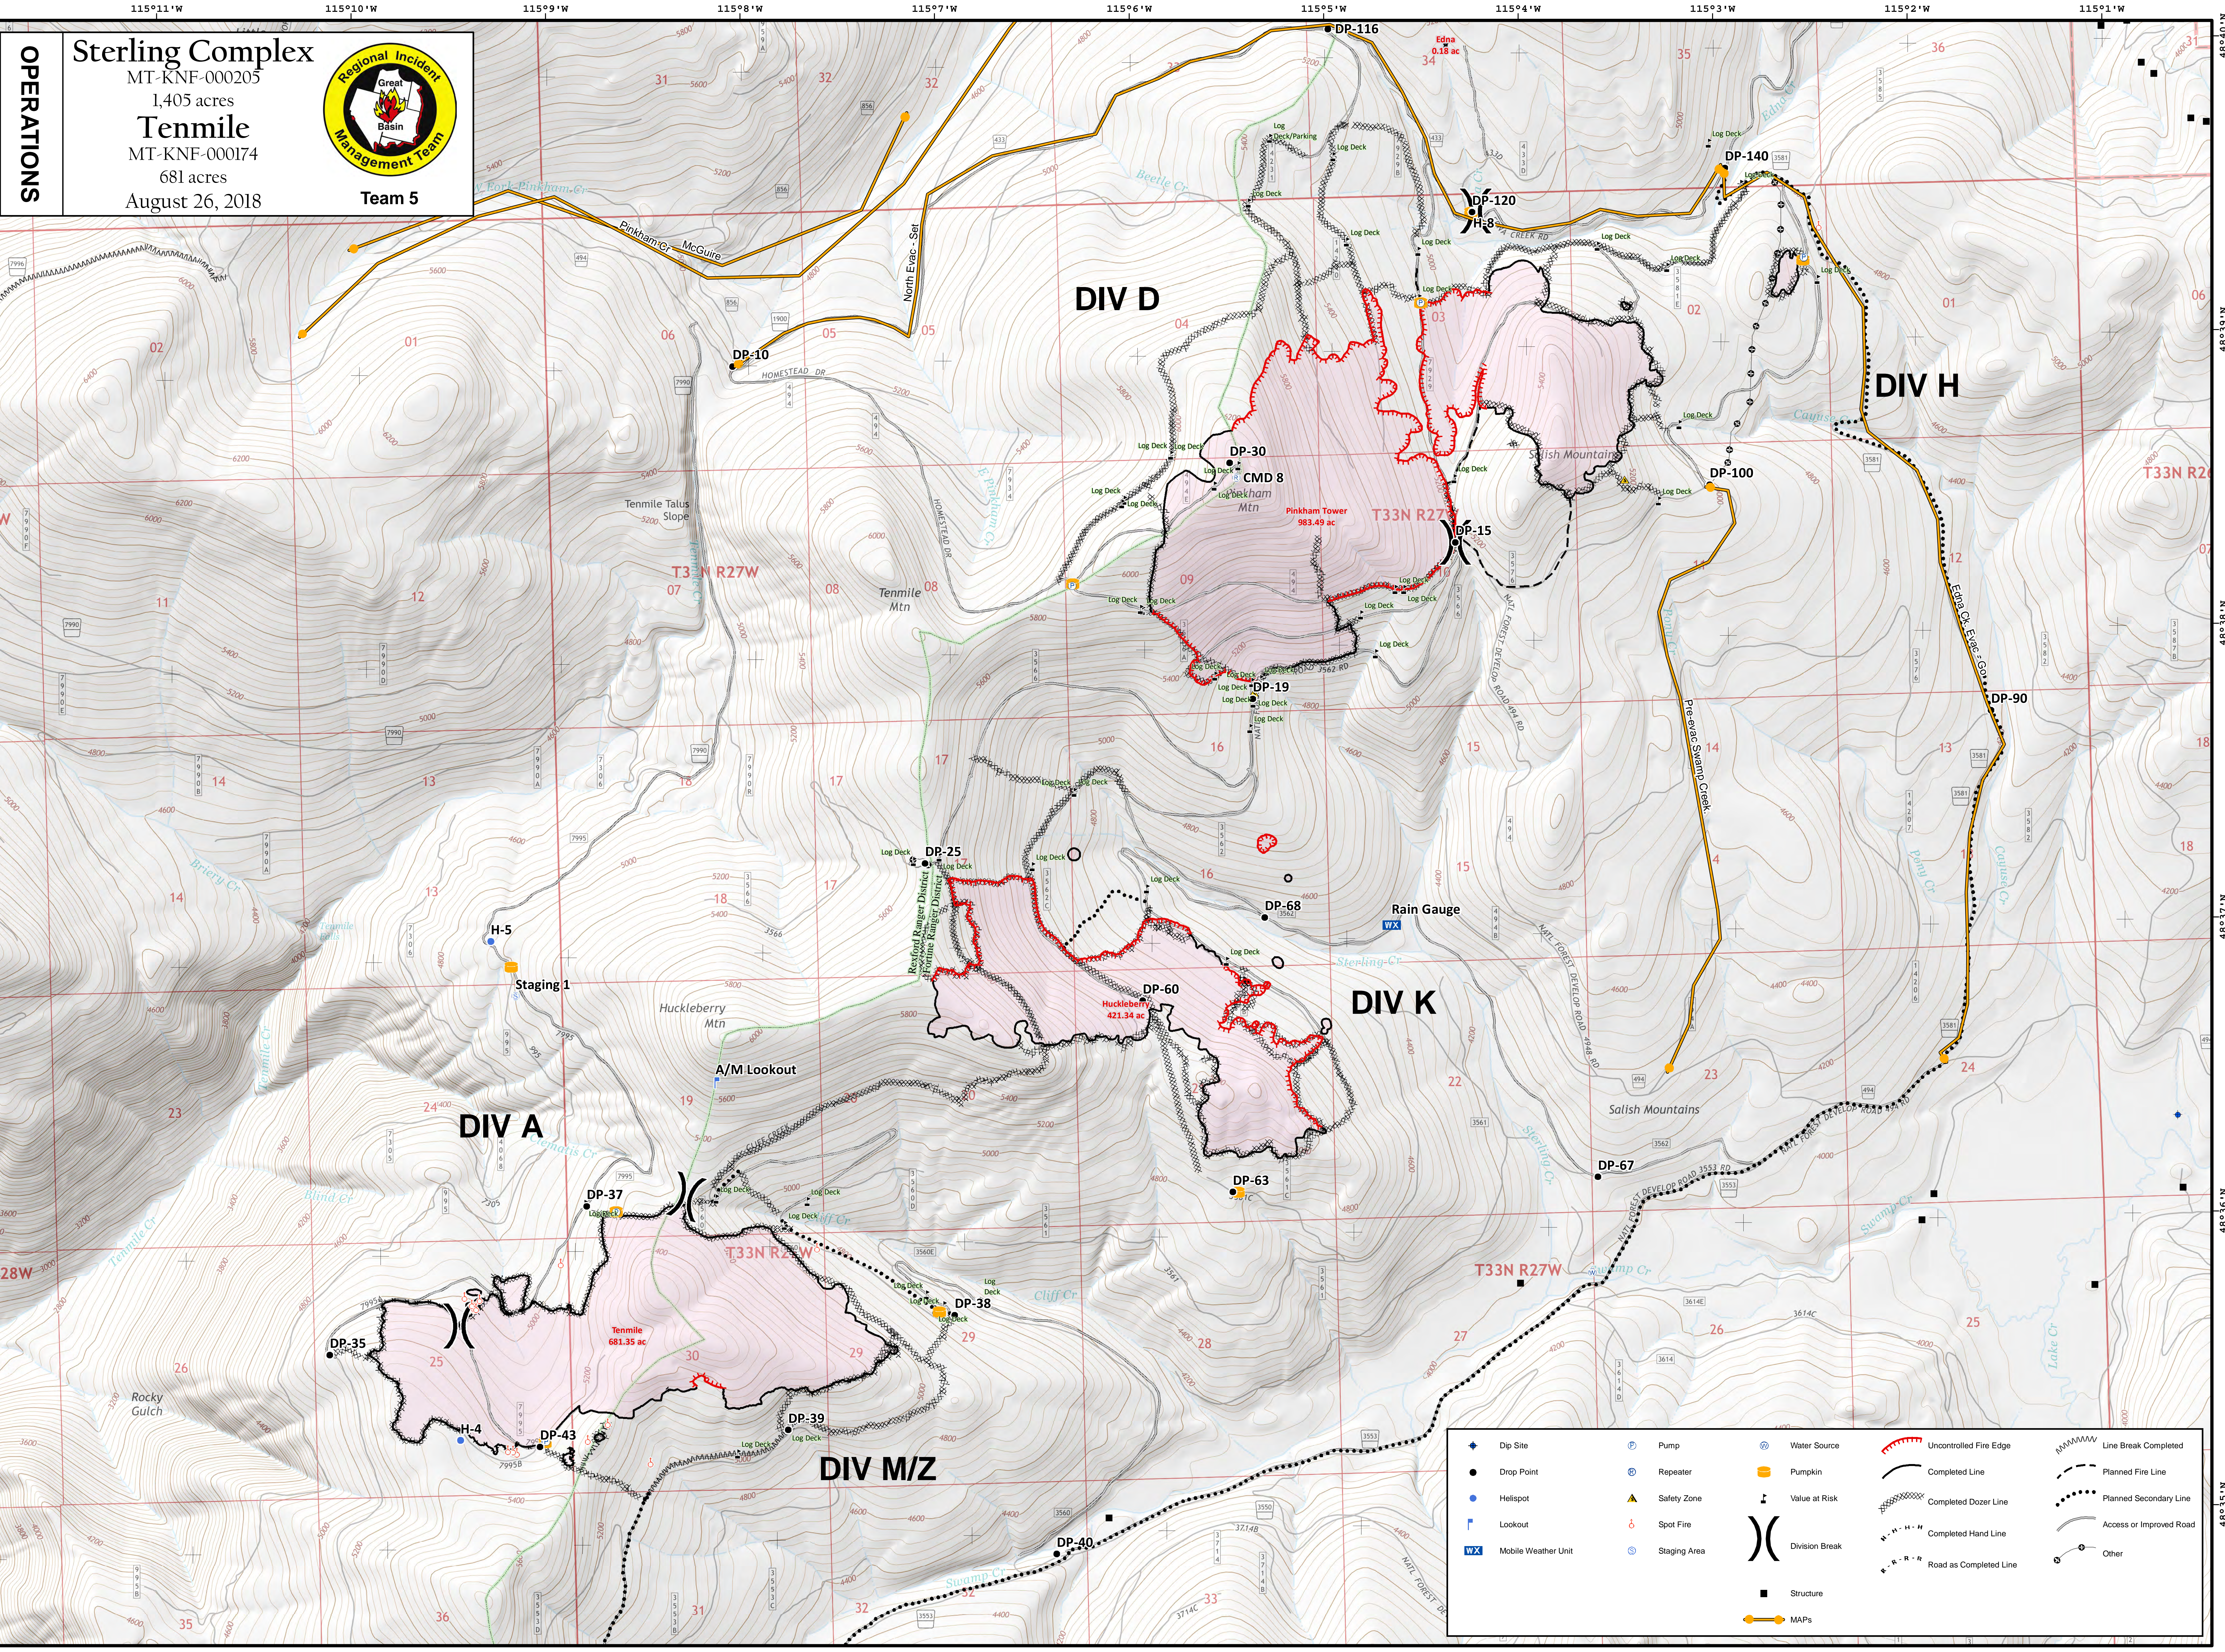

**OPERATIONS**

**Sterling Complex**  
 MT-KNF-000205  
 1,405 acres  
**Tenmile**  
 MT-KNF-000174  
 681 acres  
 August 26, 2018

**Team 5**

Coordinate System: NAD 1983 UTM Zone 11N  
 Map Scale: 1:12,000, 1 inch = 1,000 feet