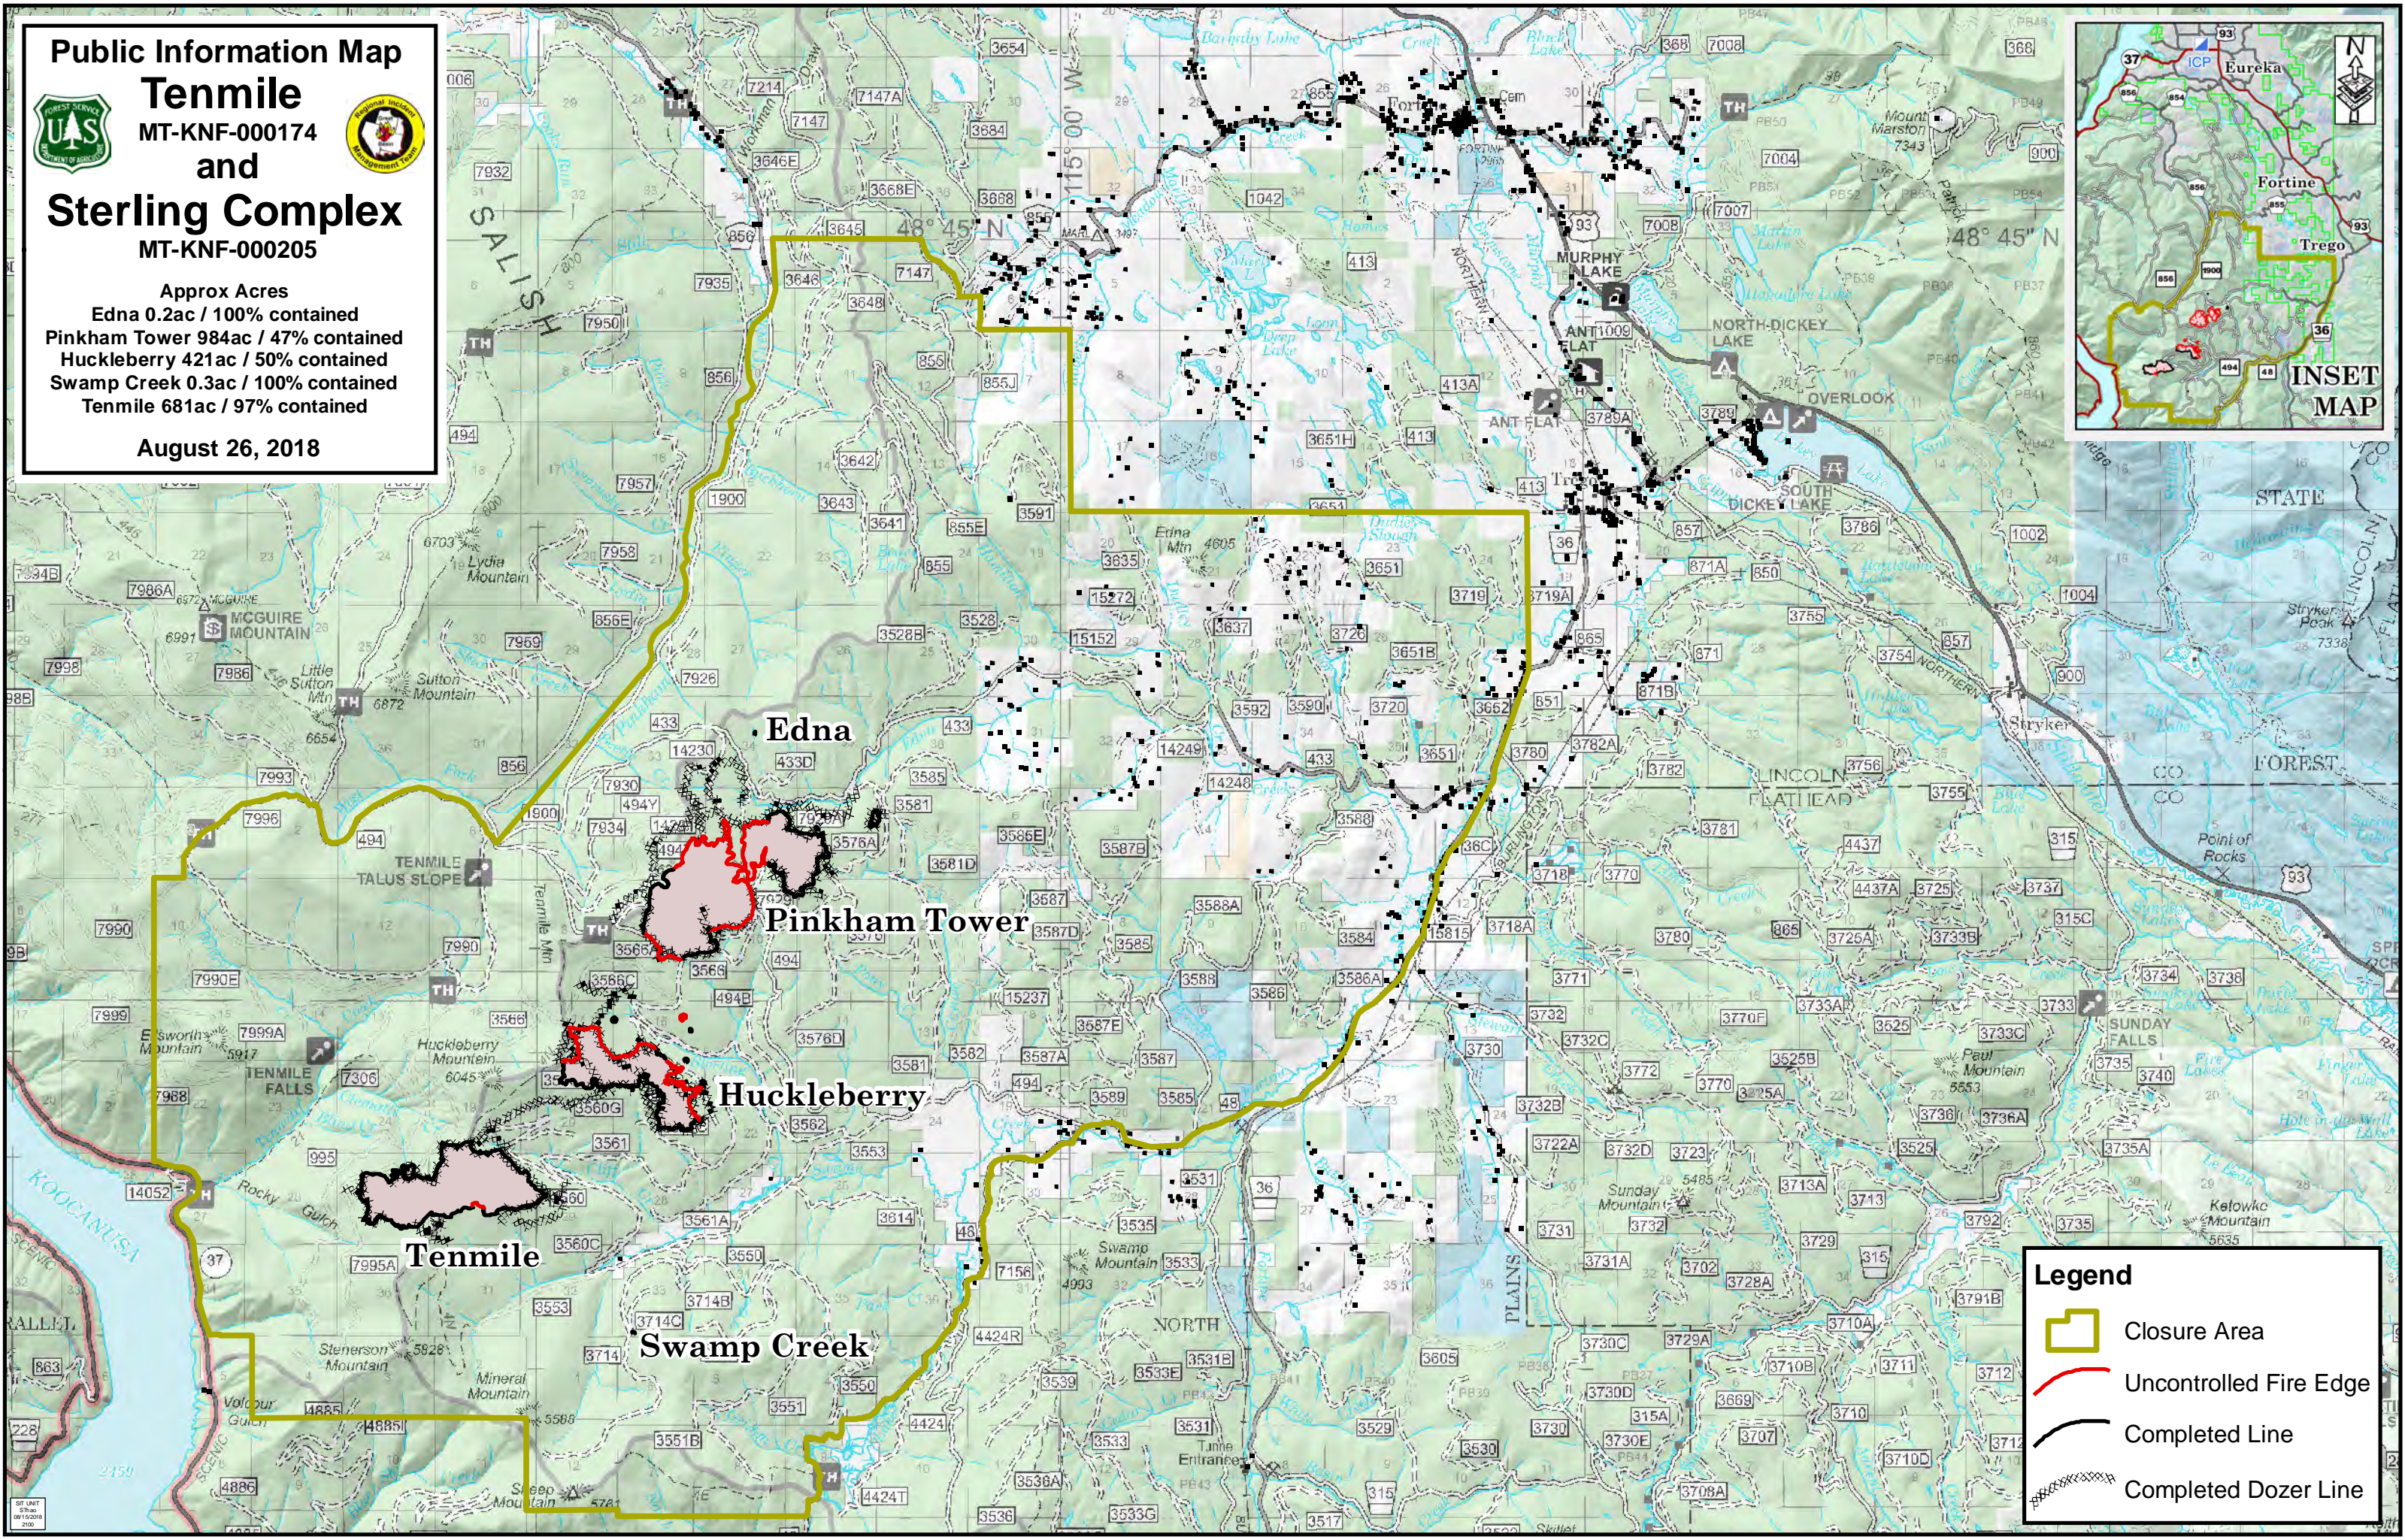

Public Information Map

Tenmile
MT-KNF-000174
and
Sterling Complex
MT-KNF-000205

Approx Acres
Edna 0.2ac / 100% contained
Pinkham Tower 984ac / 47% contained
Huckleberry 421ac / 50% contained
Swamp Creek 0.3ac / 100% contained
Tenmile 681ac / 97% contained

August 26, 2018

Legend

- Closure Area
- Uncontrolled Fire Edge
- Completed Line
- Completed Dozer Line