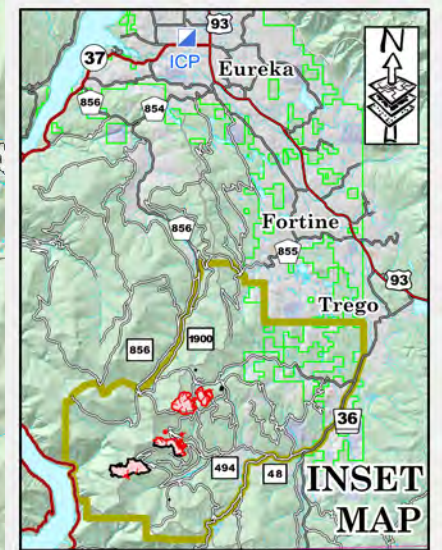

Public Information Map

Tenmile
MT-KNF-000174
and
Sterling Complex
MT-KNF-000205

Approx Acres
Edna 0.2ac / 100% contained
Pinkham Tower 984ac / 47% contained
Huckleberry 421ac / 50% contained
Swamp Creek 0.3ac / 100% contained
Tenmile 681ac / 97% contained

August 26, 2018

Legend

- Closure Area
- Uncontrolled Fire Edge
- Completed Line
- Completed Dozer Line