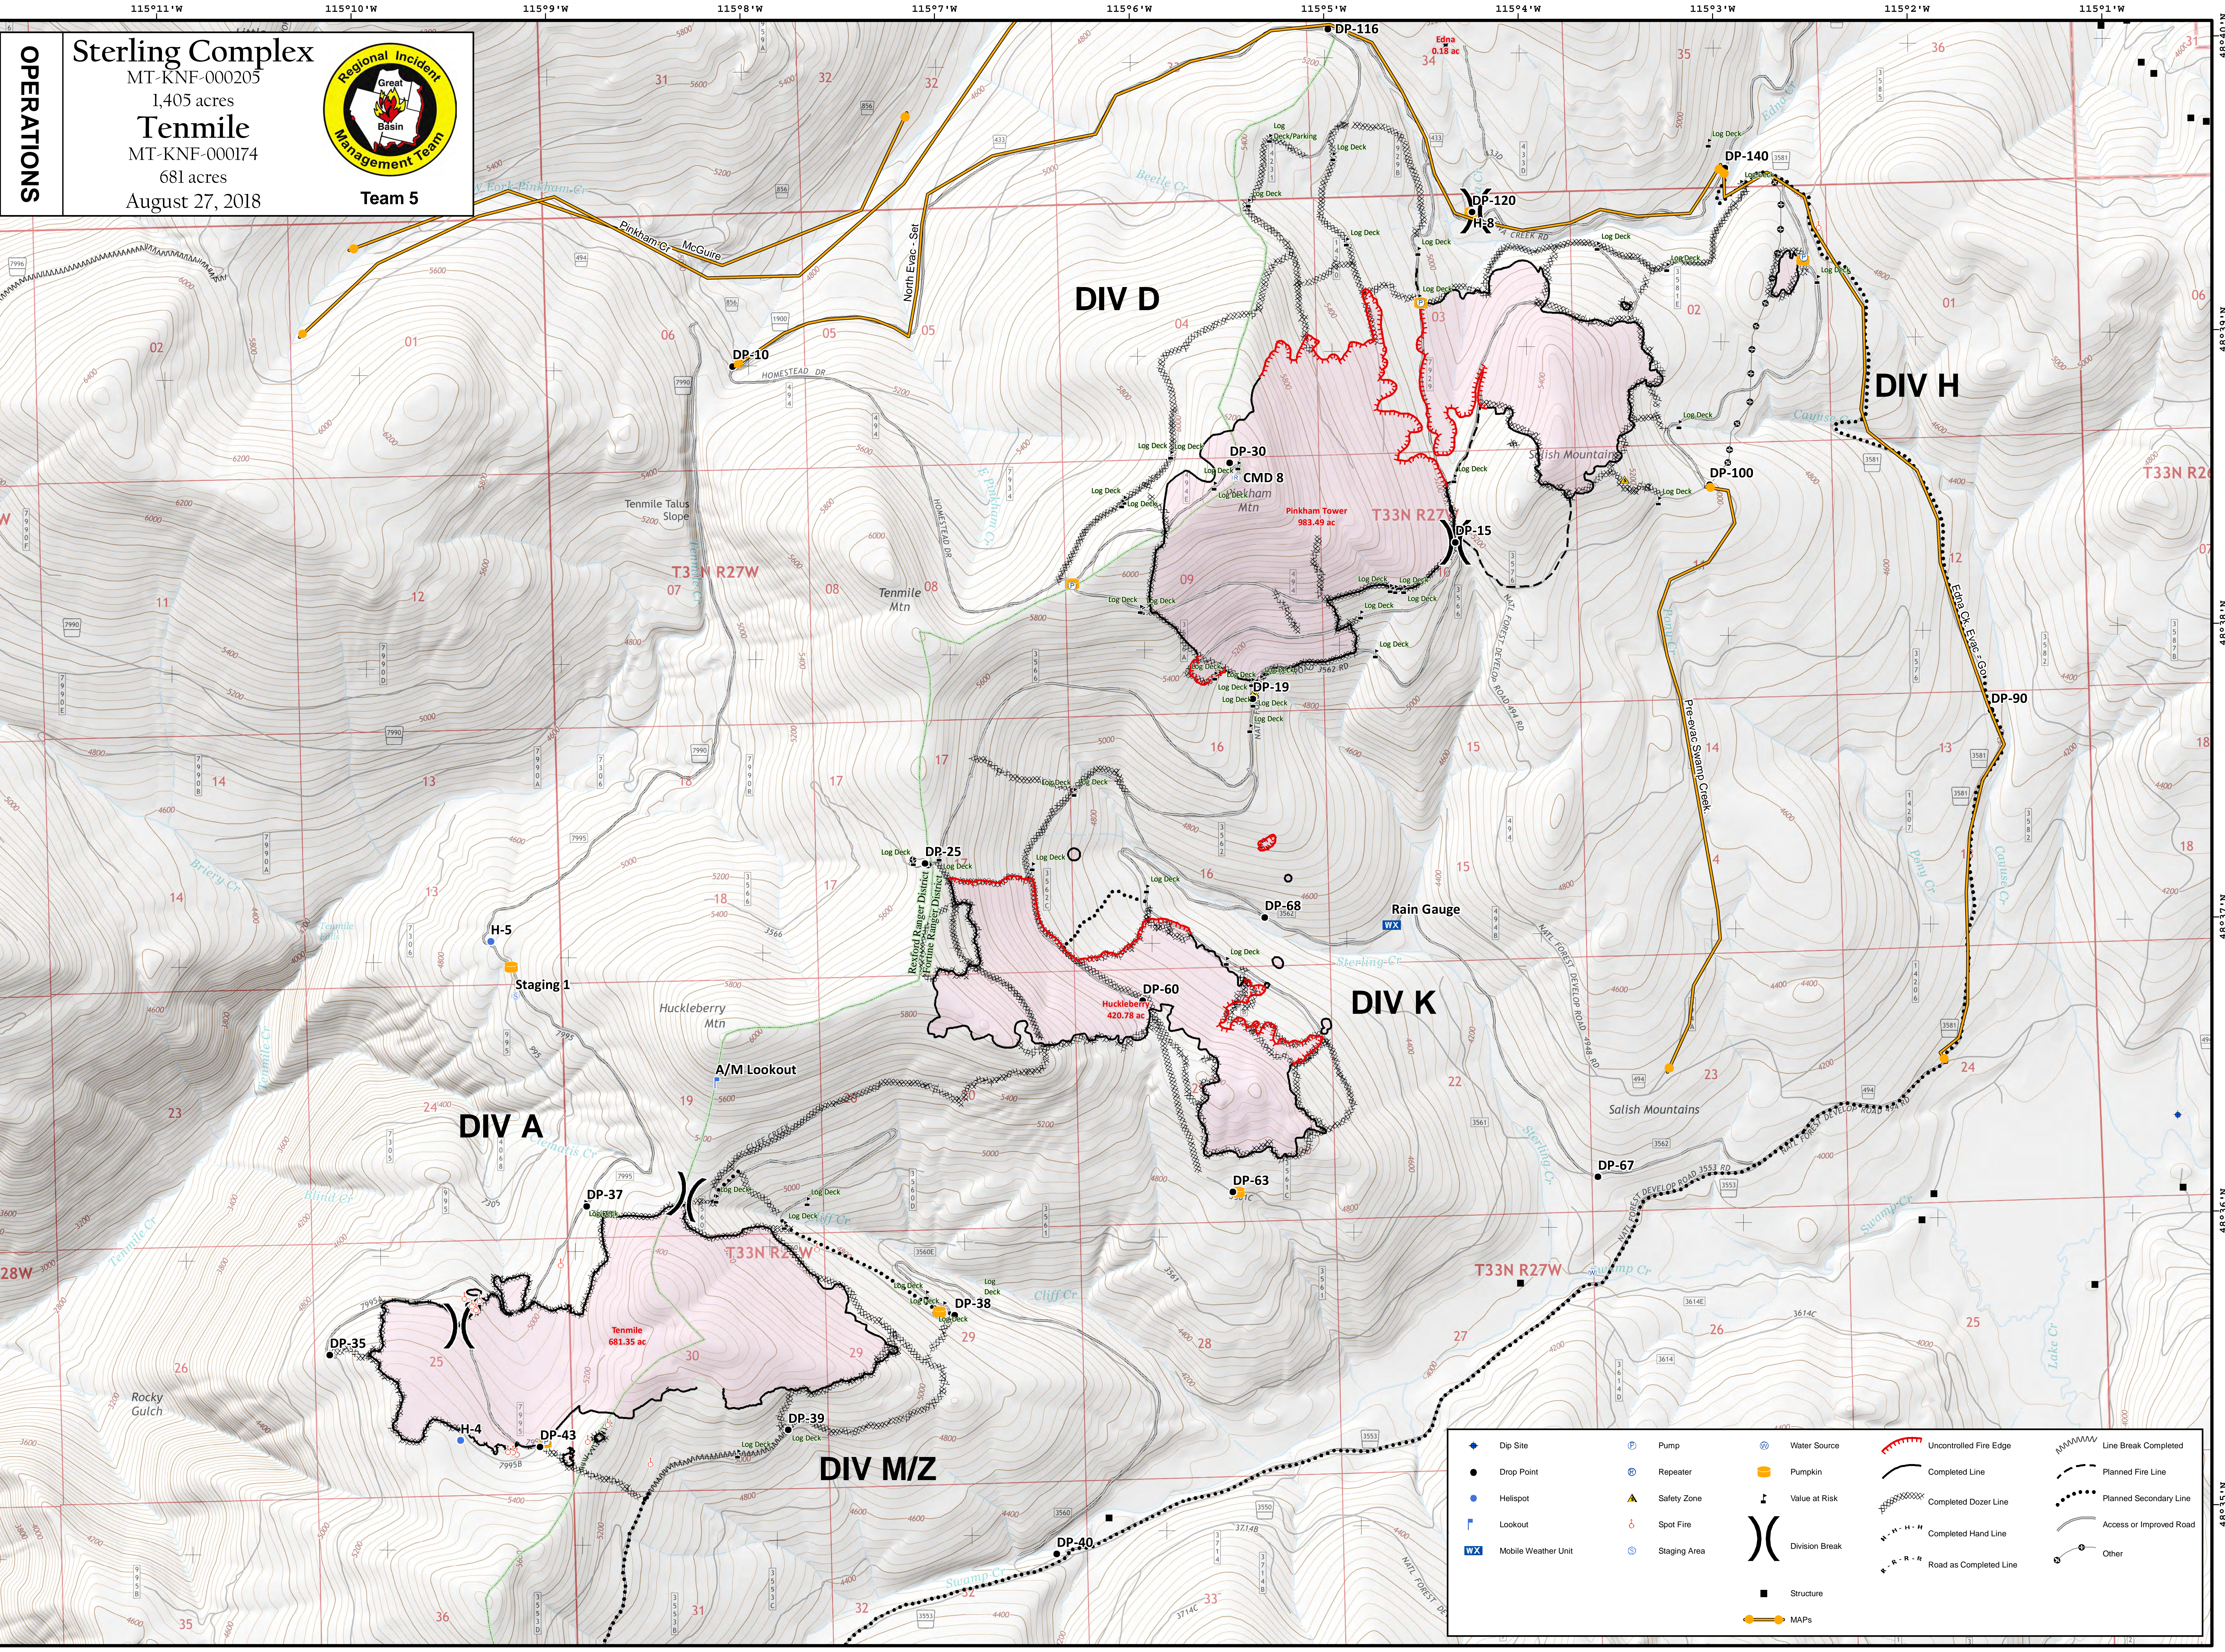

**OPERATIONS**

**Sterling Complex**  
 MT-KNF-000205  
 1,405 acres

**Tenmile**  
 MT-KNF-000174  
 681 acres

August 27, 2018

**Team 5**

Coordinate System: NAD 1983 UTM Zone 11N  
 Map Scale: 1:12,000, 1 inch = 1,000 feet