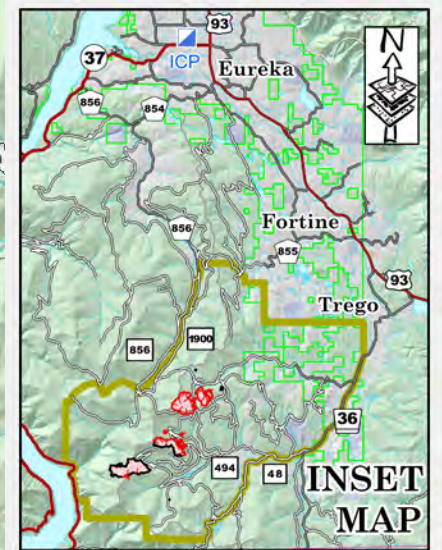

Public Information Map

Tenmile
MT-KNF-000174
and
Sterling Complex
MT-KNF-000205

Approx Acres
Edna 0.2ac / 100% contained
Pinkham Tower 984ac / 63% contained
Huckleberry 421ac / 65% contained
Swamp Creek 0.3ac / 100% contained
Tenmile 681ac / 100% contained

August 27, 2018

Legend

- Closure Area
- Uncontrolled Fire Edge
- Completed Line
- Completed Dozer Line