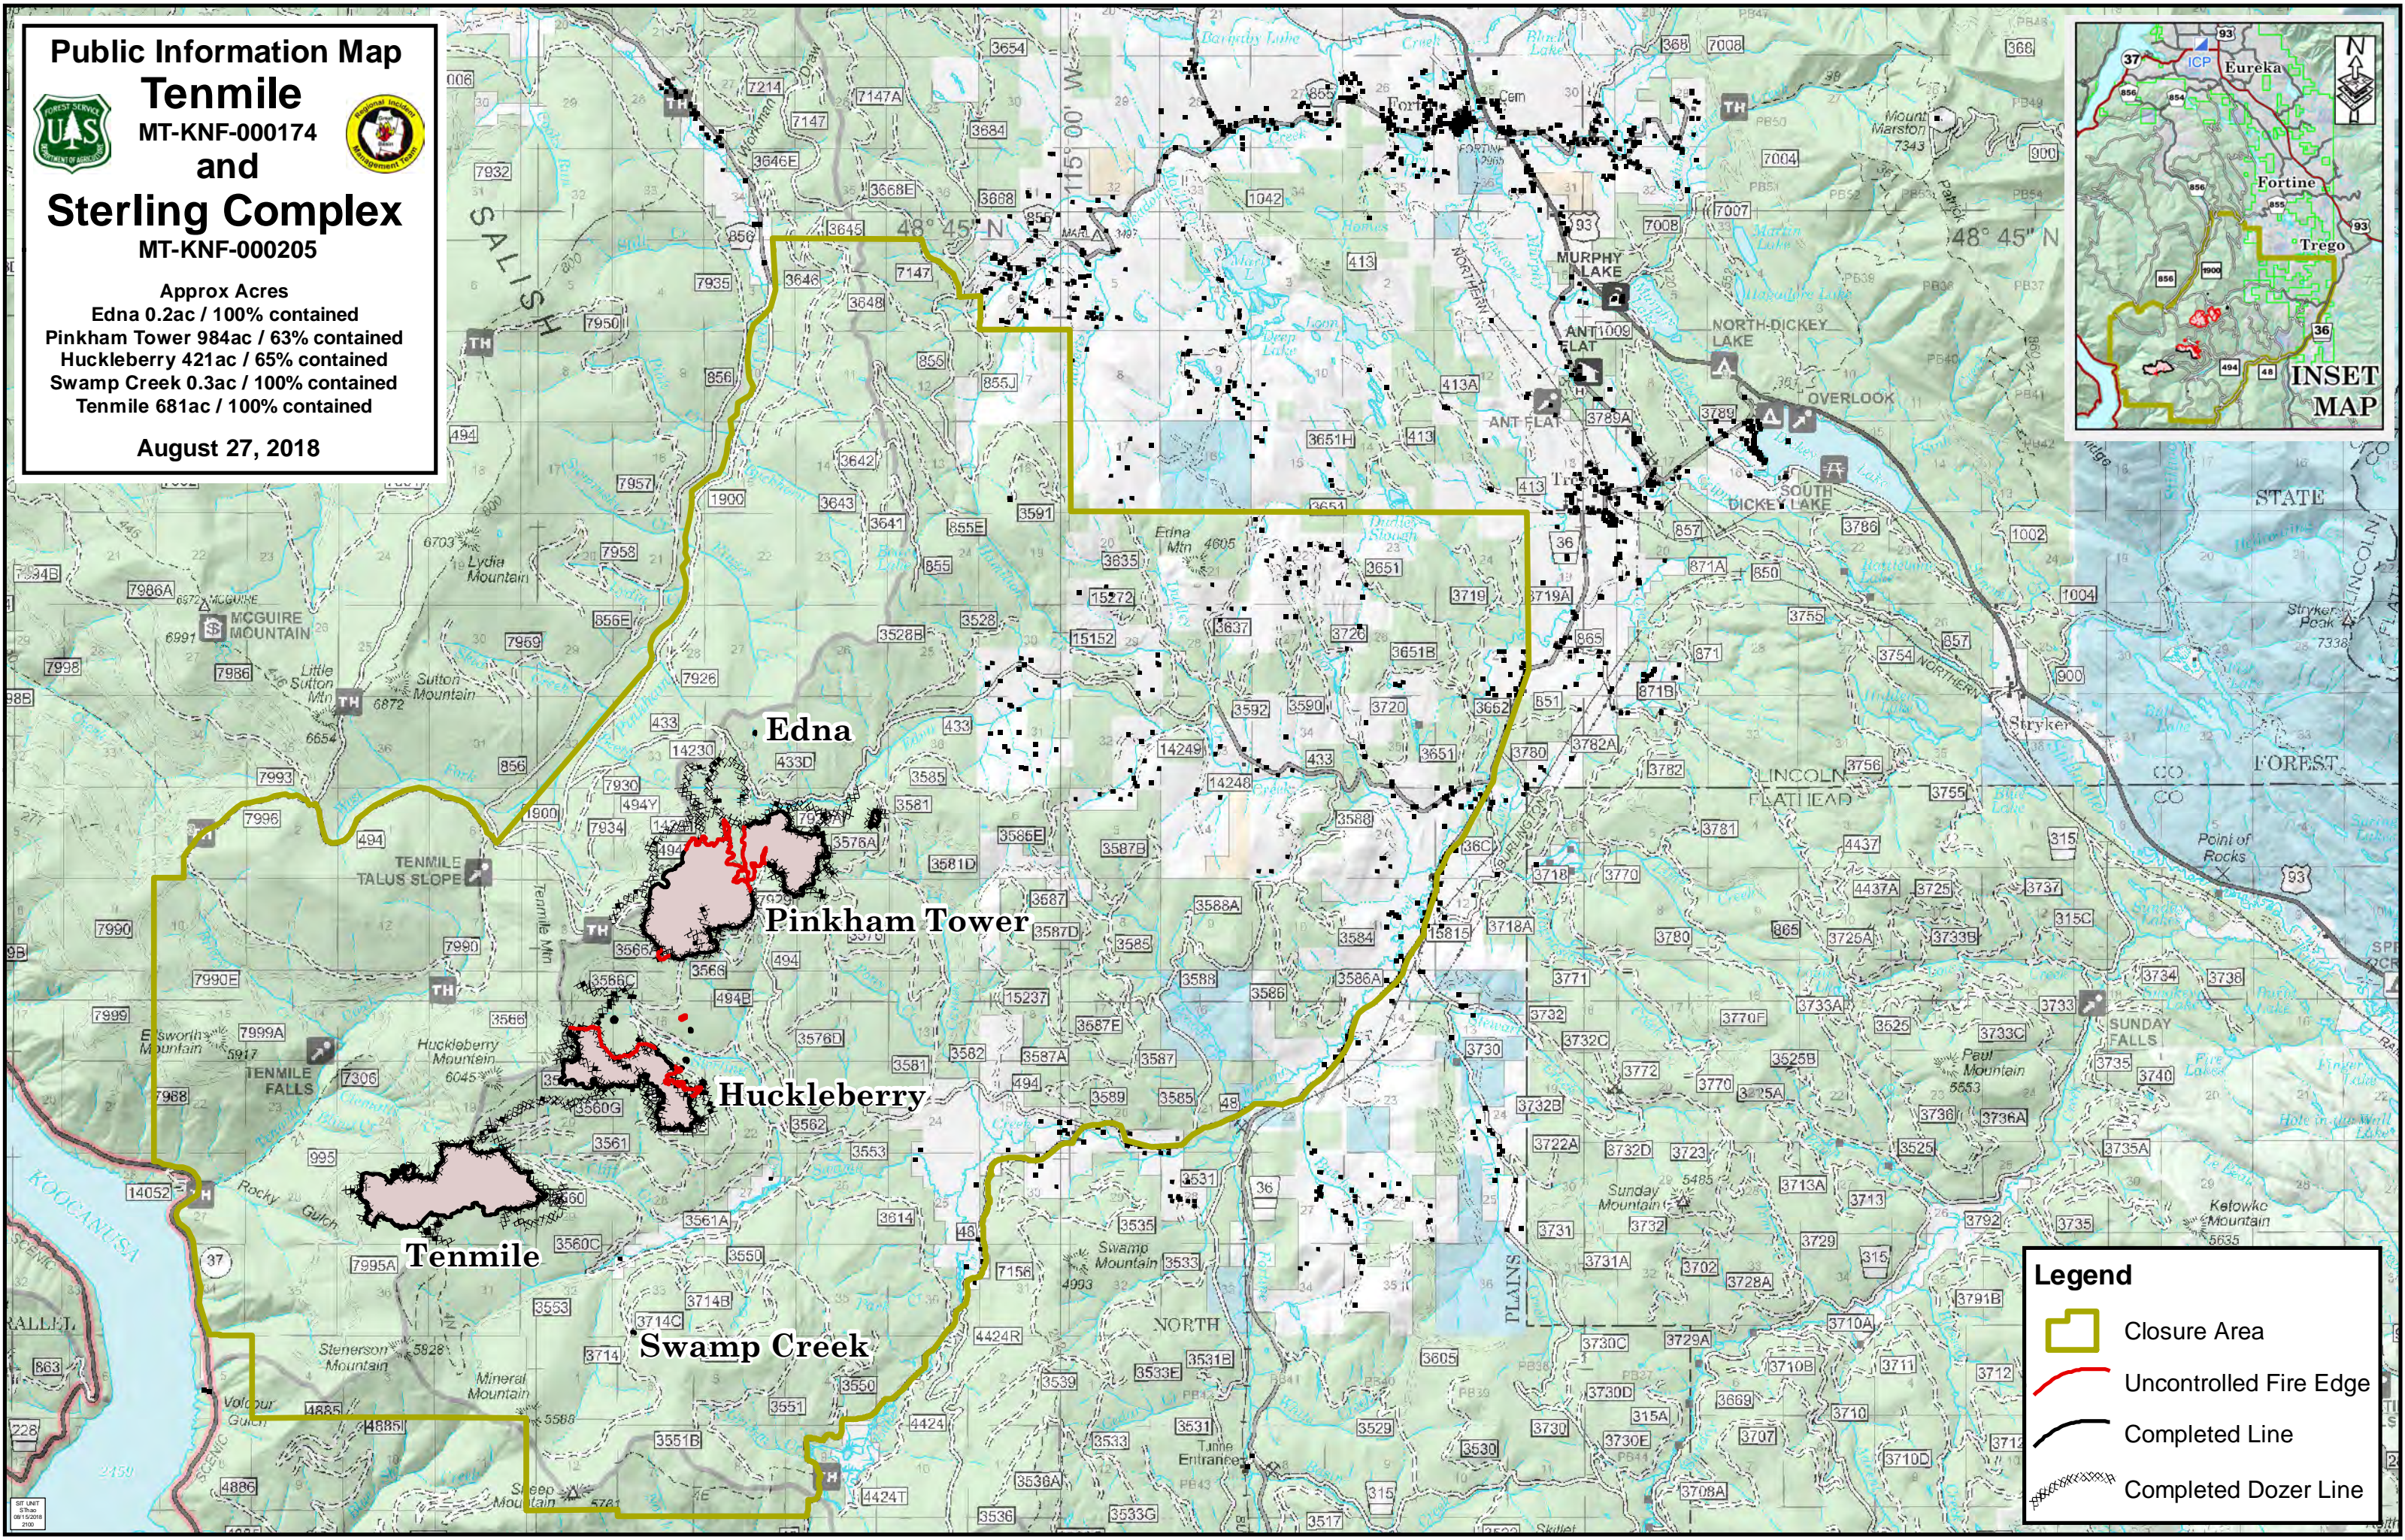

Public Information Map

Tenmile
MT-KNF-000174
and
Sterling Complex
MT-KNF-000205

Approx Acres
Edna 0.2ac / 100% contained
Pinkham Tower 984ac / 63% contained
Huckleberry 421ac / 65% contained
Swamp Creek 0.3ac / 100% contained
Tenmile 681ac / 100% contained

August 27, 2018

Legend

- Closure Area
- Uncontrolled Fire Edge
- Completed Line
- Completed Dozer Line