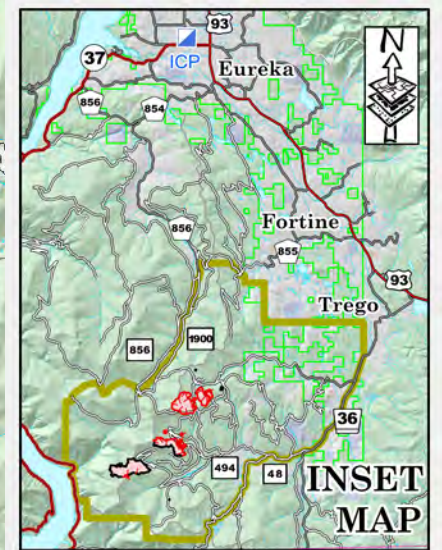

Public Information Map

Tenmile
MT-KNF-000174
and
Sterling Complex
MT-KNF-000205

Approx Acres
Edna 0.2ac / 100% contained
Pinkham Tower 984ac / 63% contained
Huckleberry 421ac / 65% contained
Swamp Creek 0.3ac / 100% contained
Tenmile 681ac / 100% contained

August 28, 2018

Legend

- Closure Area
- Uncontrolled Fire Edge
- Completed Line
- Completed Dozer Line