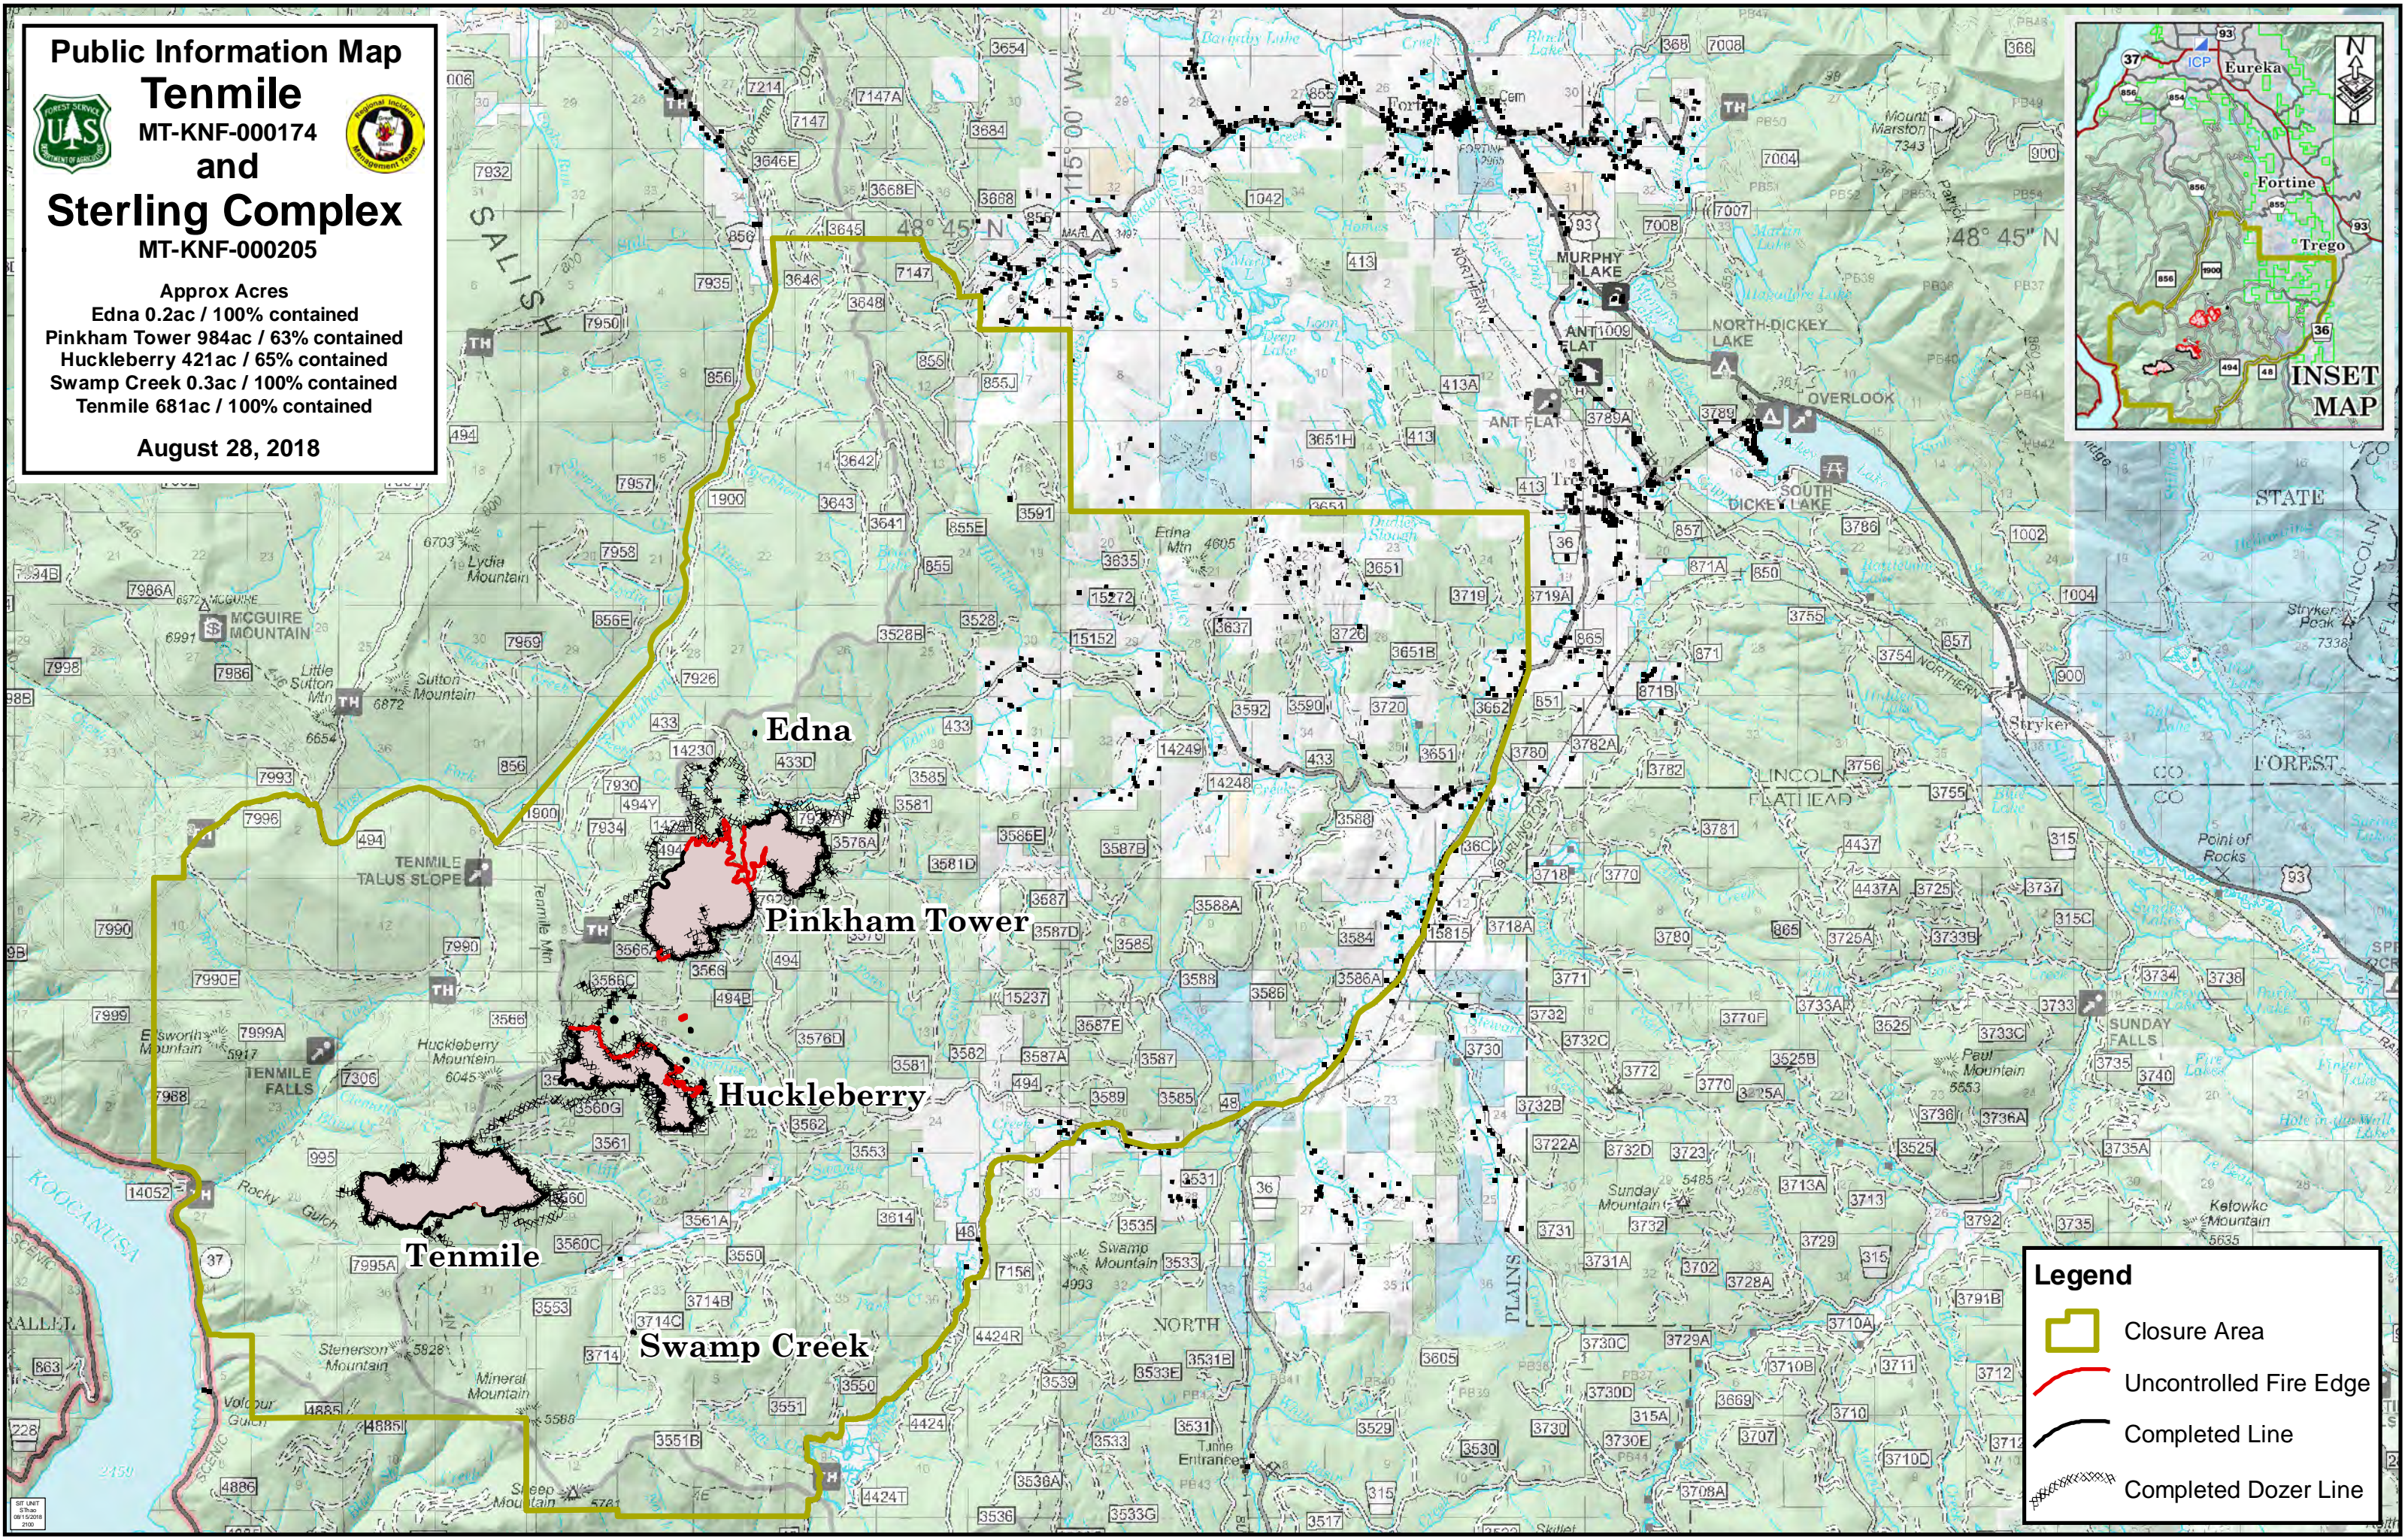

Public Information Map

Tenmile
MT-KNF-000174
and
Sterling Complex
MT-KNF-000205

Approx Acres
Edna 0.2ac / 100% contained
Pinkham Tower 984ac / 63% contained
Huckleberry 421ac / 65% contained
Swamp Creek 0.3ac / 100% contained
Tenmile 681ac / 100% contained

August 28, 2018

Legend

- Closure Area
- Uncontrolled Fire Edge
- Completed Line
- Completed Dozer Line