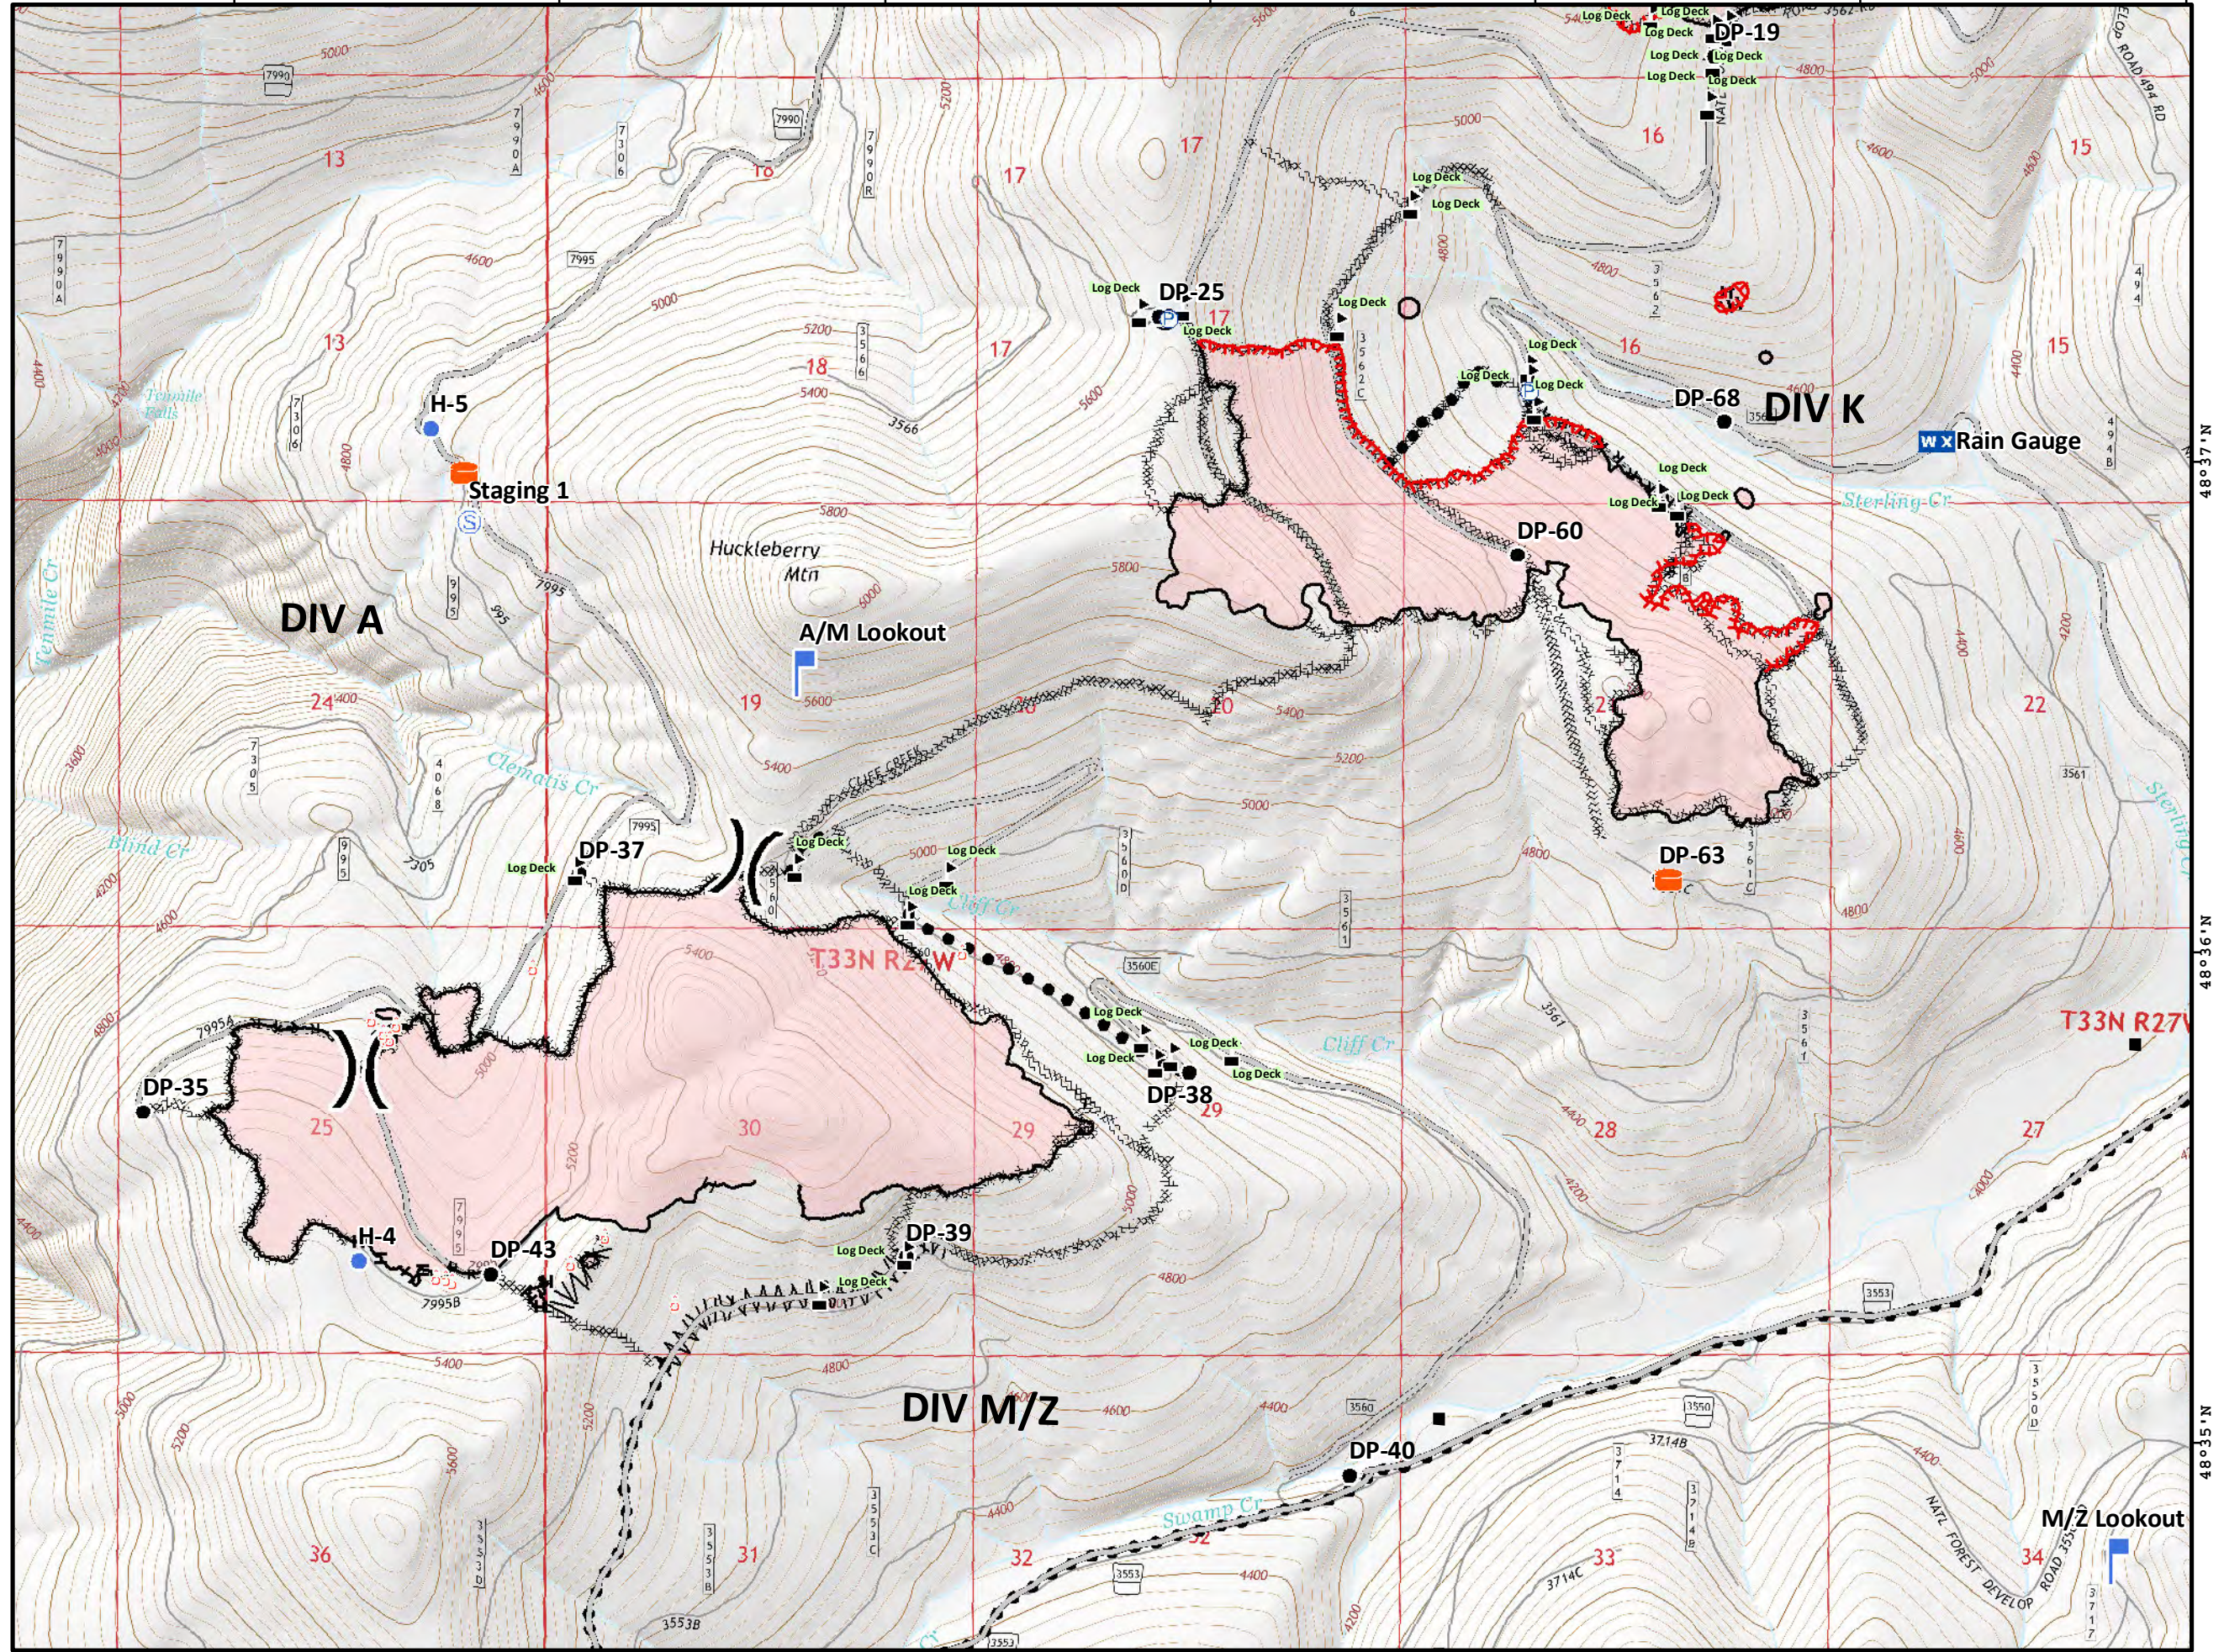

Tenmile
MT-KNF-000174
681 acres
Sterling Complex
MT-KNF-000205
1,405 acres
August 28, 2018

- Drop Point
- Helispot
- Lookout
- wx Mobile Weather Unit
- Ⓟ Pump
- ▲ Safety Zone
- ⚡ Spot Fire
- Ⓢ Staging Area
- 🍂 Pumpkin
- ⚠ Value at Risk
-)) Division Break
- 🔴 Uncontrolled Fire Edge
- Completed Line
- ⚡ Completed Dozer Line
- H-H Completed Hand Line
- R-R-R Road as Completed Line
- Access or Improved Road
- ⚡ Line Break Completed
- Planned Secondary Line
- ⊗ Other

- Drop Point
- Helispot
- ⊕ Pump
- ⊕ Repeater
- ⚠ Safety Zone
- ⚡ Spot Fire
- ⊕ Water Source
- 🎃 Pumpkin
- ⚠ Value at Risk
- ⌋ Division Break
- 🔴 Uncontrolled Fire Edge
- Completed Line
- ⚡ Completed Dozer Line
- Completed Hand Line
- ⚡ Road as Completed Line
- Access or Improved Road
- ⚡ Planned Fire Line
- ⚡ Planned Secondary Line
- ⊕ Other

IAP PAGE 2

Temple
 MT-KNF-000174
 681 acres

Sterling Complex
 MT-KNF-000205
 1,405 acres

August 28, 2018
 Team 5