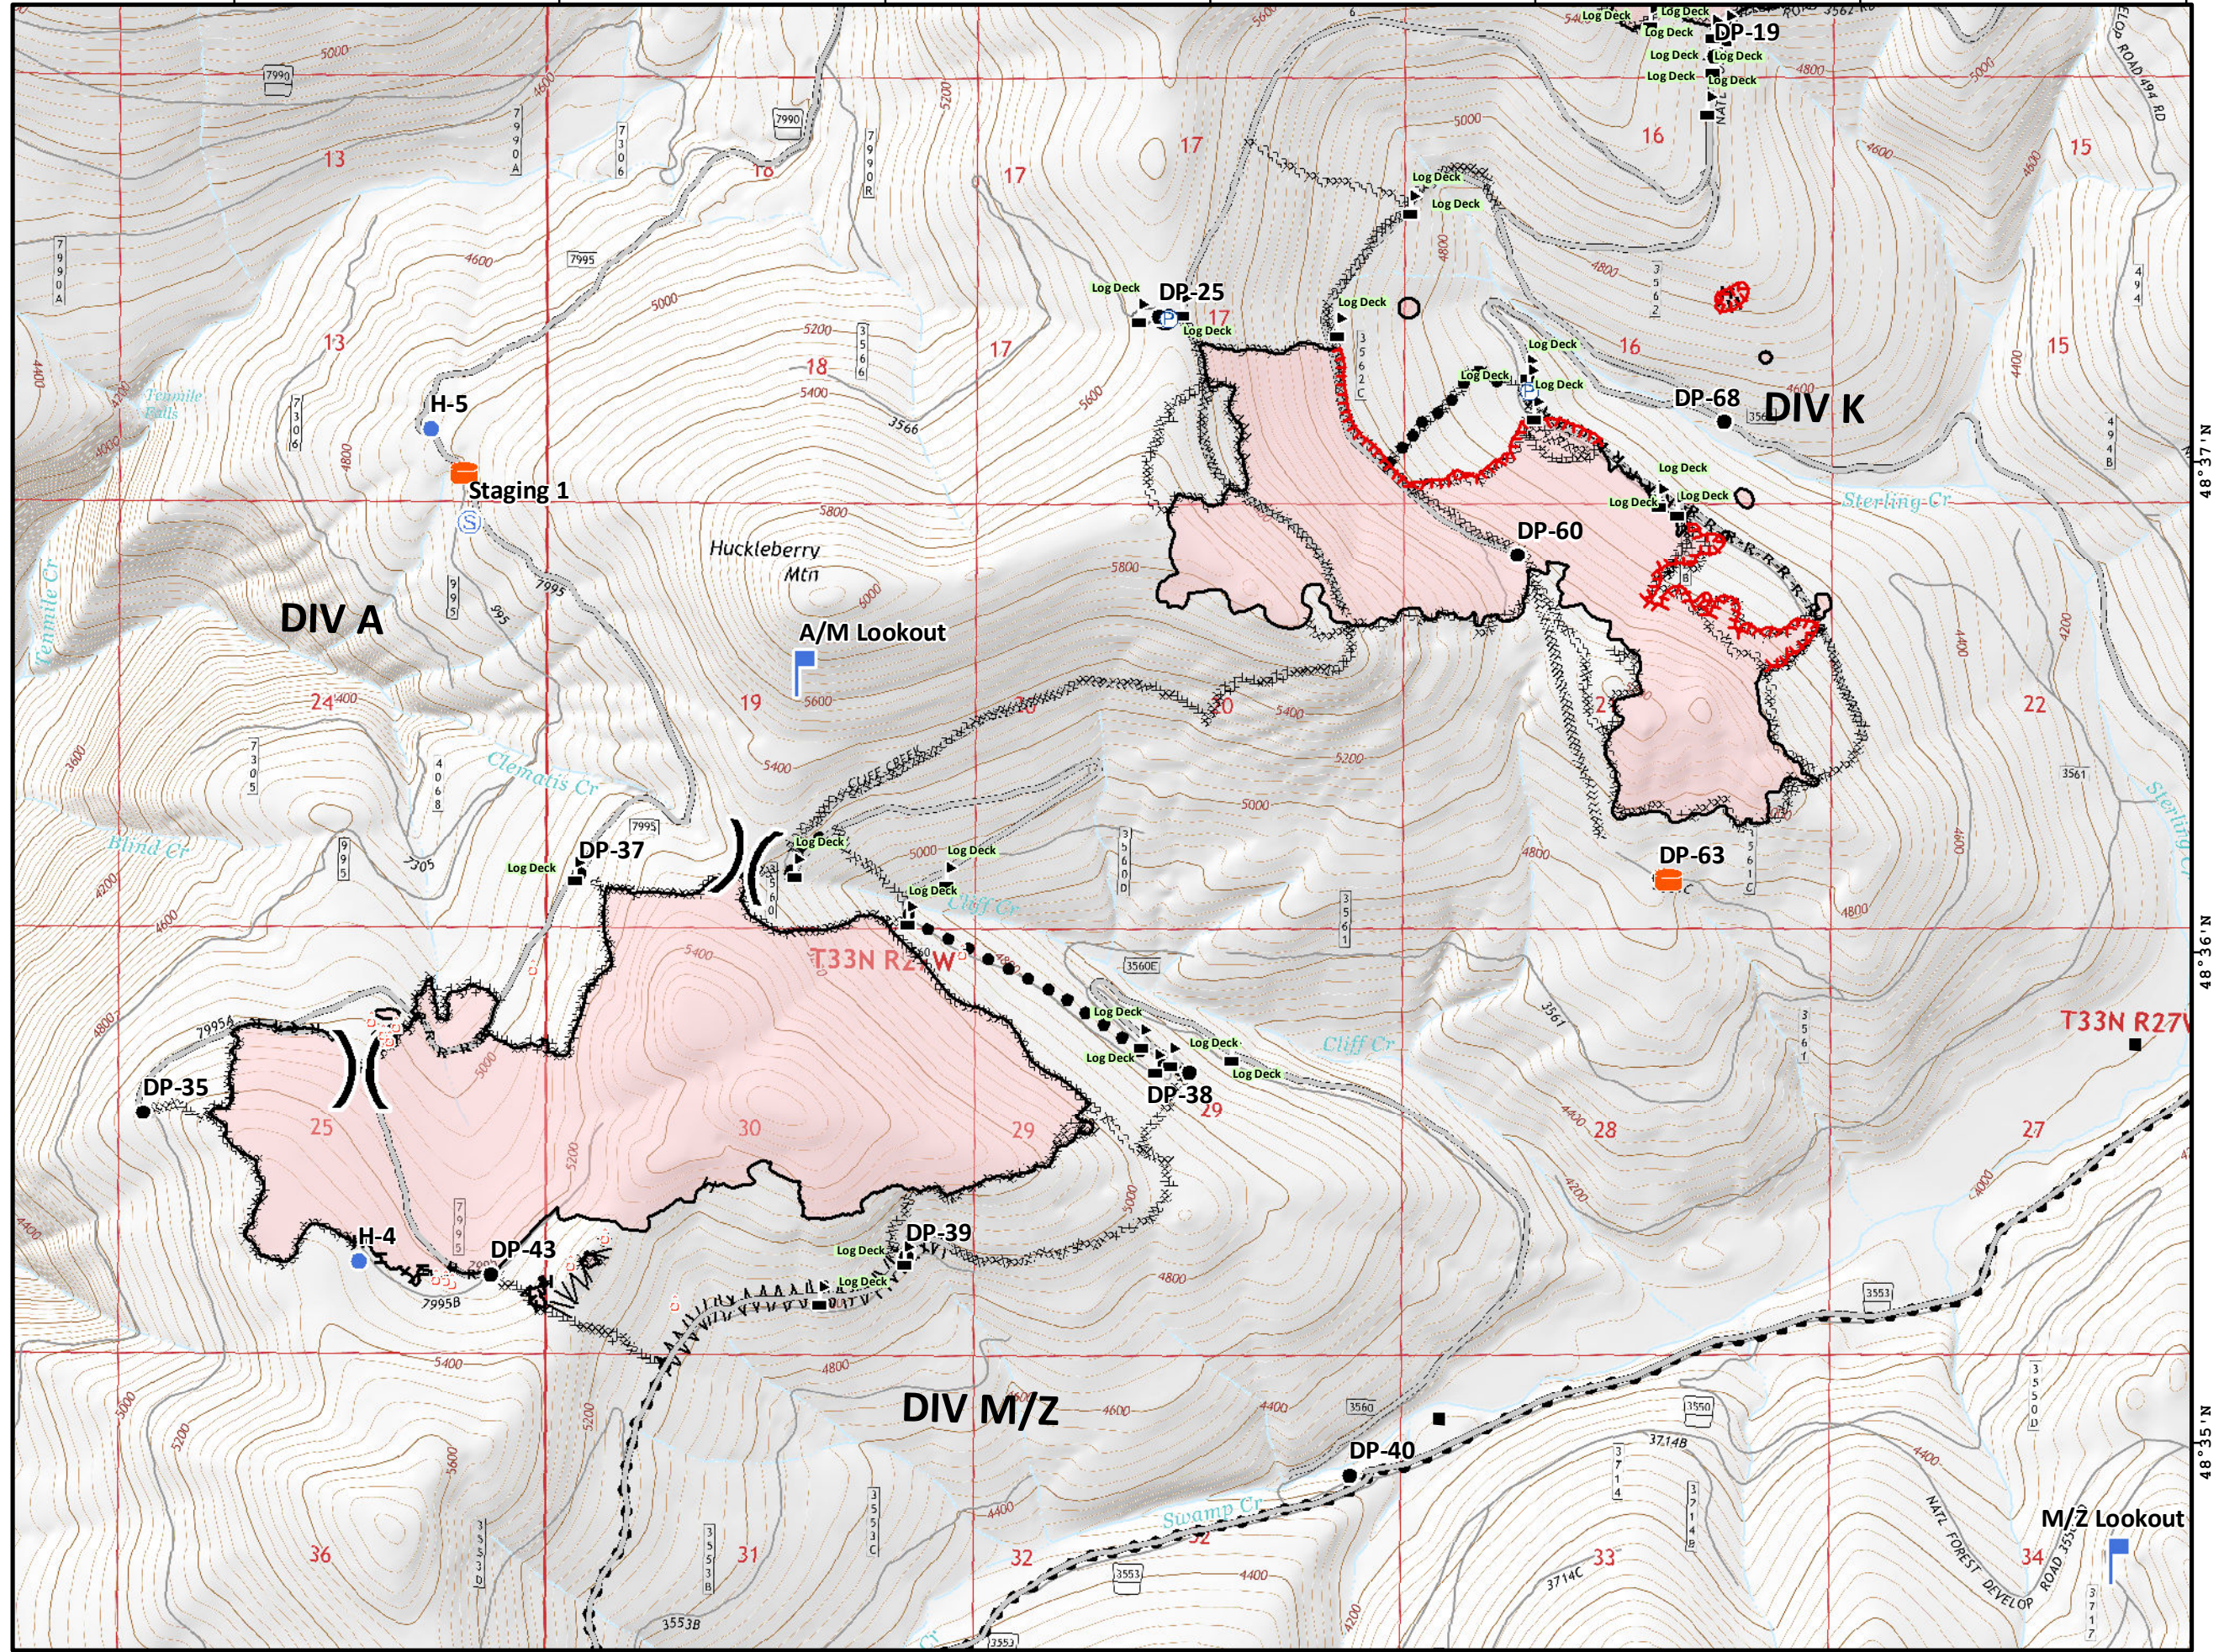

- Drop Point
- Helispot
- Lookout
- Ⓟ Pump
- ▲ Safety Zone
- Spot Fire
- Ⓢ Staging Area
- 🎃 Pumpkin
- Value at Risk
- )) Division Break
- Uncontrolled Fire Edge
- Completed Line
- Completed Dozer Line
- H-H Completed Hand Line
- R-R-R Road as Completed Line
- Access or Improved Road
- Line Break Completed
- Planned Secondary Line
- Other

- Drop Point
- Helispot
- Pump
- Repeater
- Safety Zone
- Spot Fire
- Water Source
- Pumpkin
- Value at Risk
- Division Break
- Uncontrolled Fire Edge
- Completed Line
- Completed Dozer Line
- Completed Hand Line
- Road as Completed Line
- Access or Improved Road
- Planned Fire Line
- Planned Secondary Line
- Other