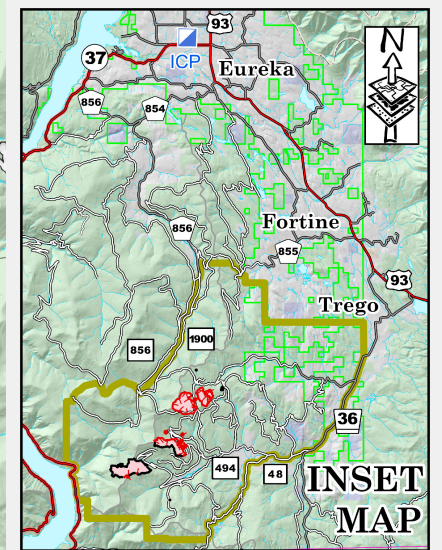

Public Information Map

Tenmile
MT-KNF-000174

and
Sterling Complex
MT-KNF-000205

Approx Acres
Edna 0.2ac / 100% contained
Pinkham Tower 984ac / 68% contained
Huckleberry 421ac / 70% contained
Swamp Creek 0.3ac / 100% contained
Tenmile 681ac / 100% contained

August 30, 2018

Legend

- Closure Area
- Uncontrolled Fire Edge
- Completed Line
- Completed Dozer Line