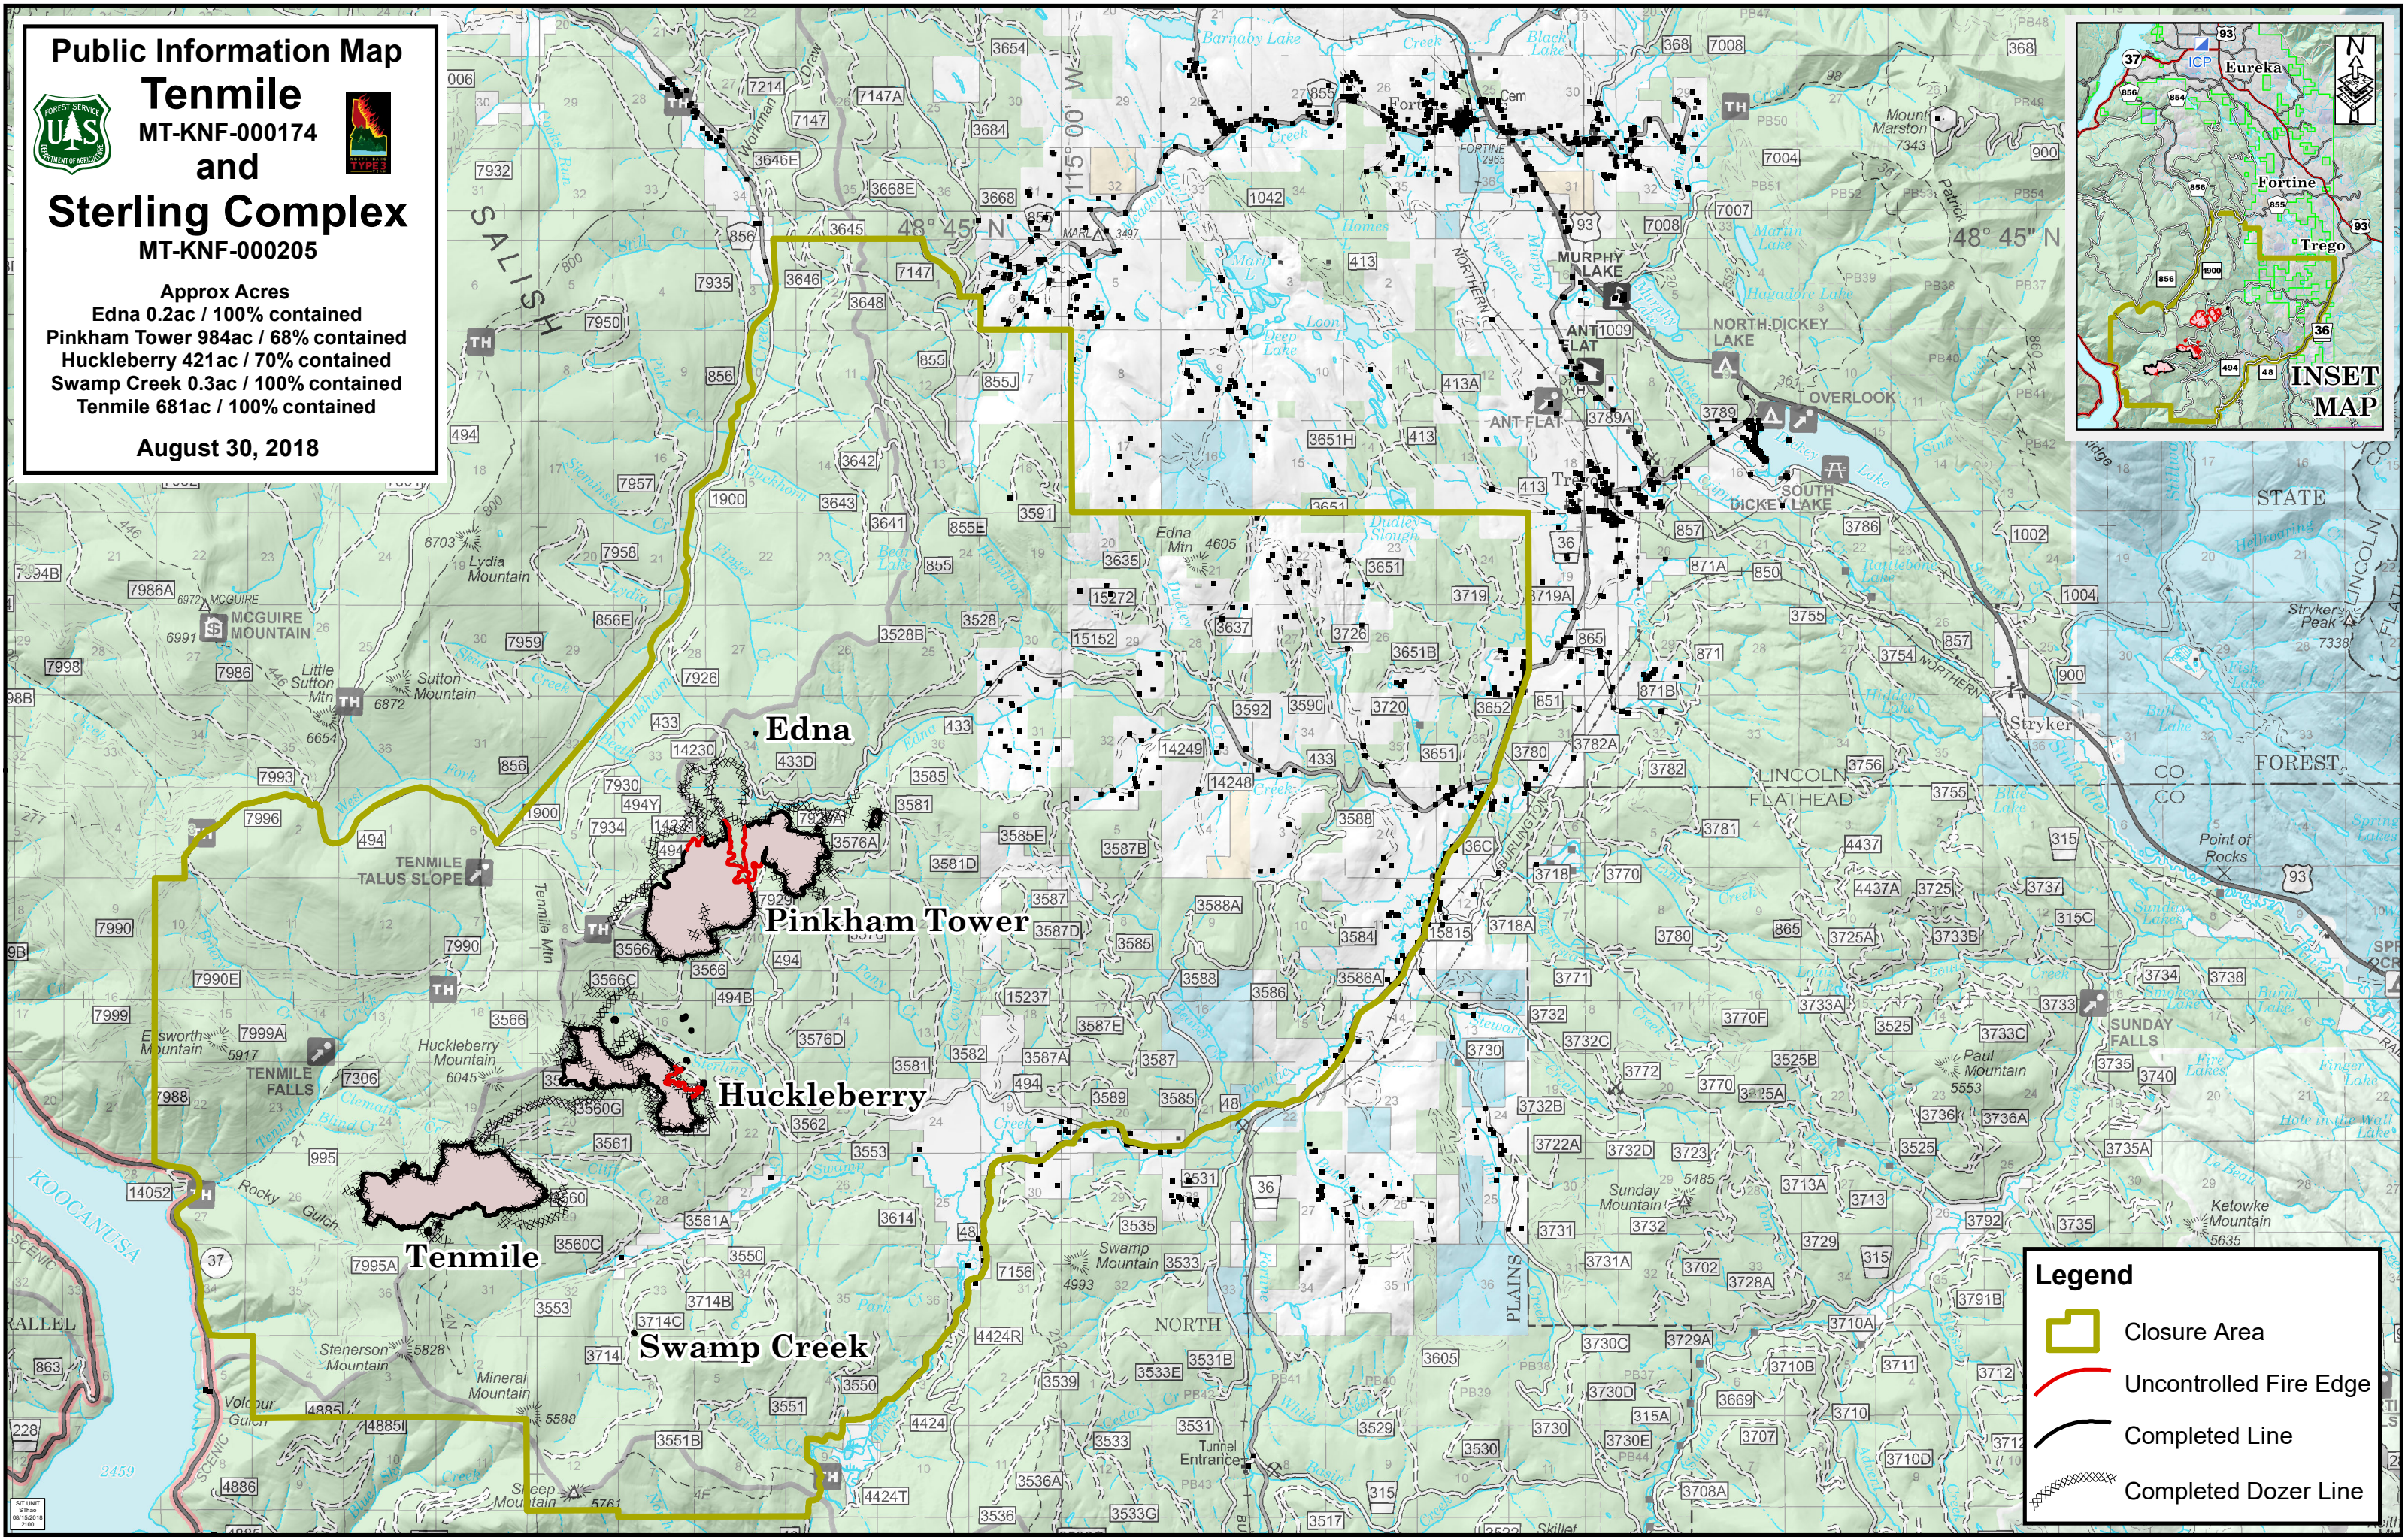

Public Information Map

Tenmile
MT-KNF-000174

and
Sterling Complex
MT-KNF-000205

Approx Acres
Edna 0.2ac / 100% contained
Pinkham Tower 984ac / 68% contained
Huckleberry 421ac / 70% contained
Swamp Creek 0.3ac / 100% contained
Tenmile 681ac / 100% contained

August 30, 2018

Legend

- Closure Area
- Uncontrolled Fire Edge
- Completed Line
- Completed Dozer Line