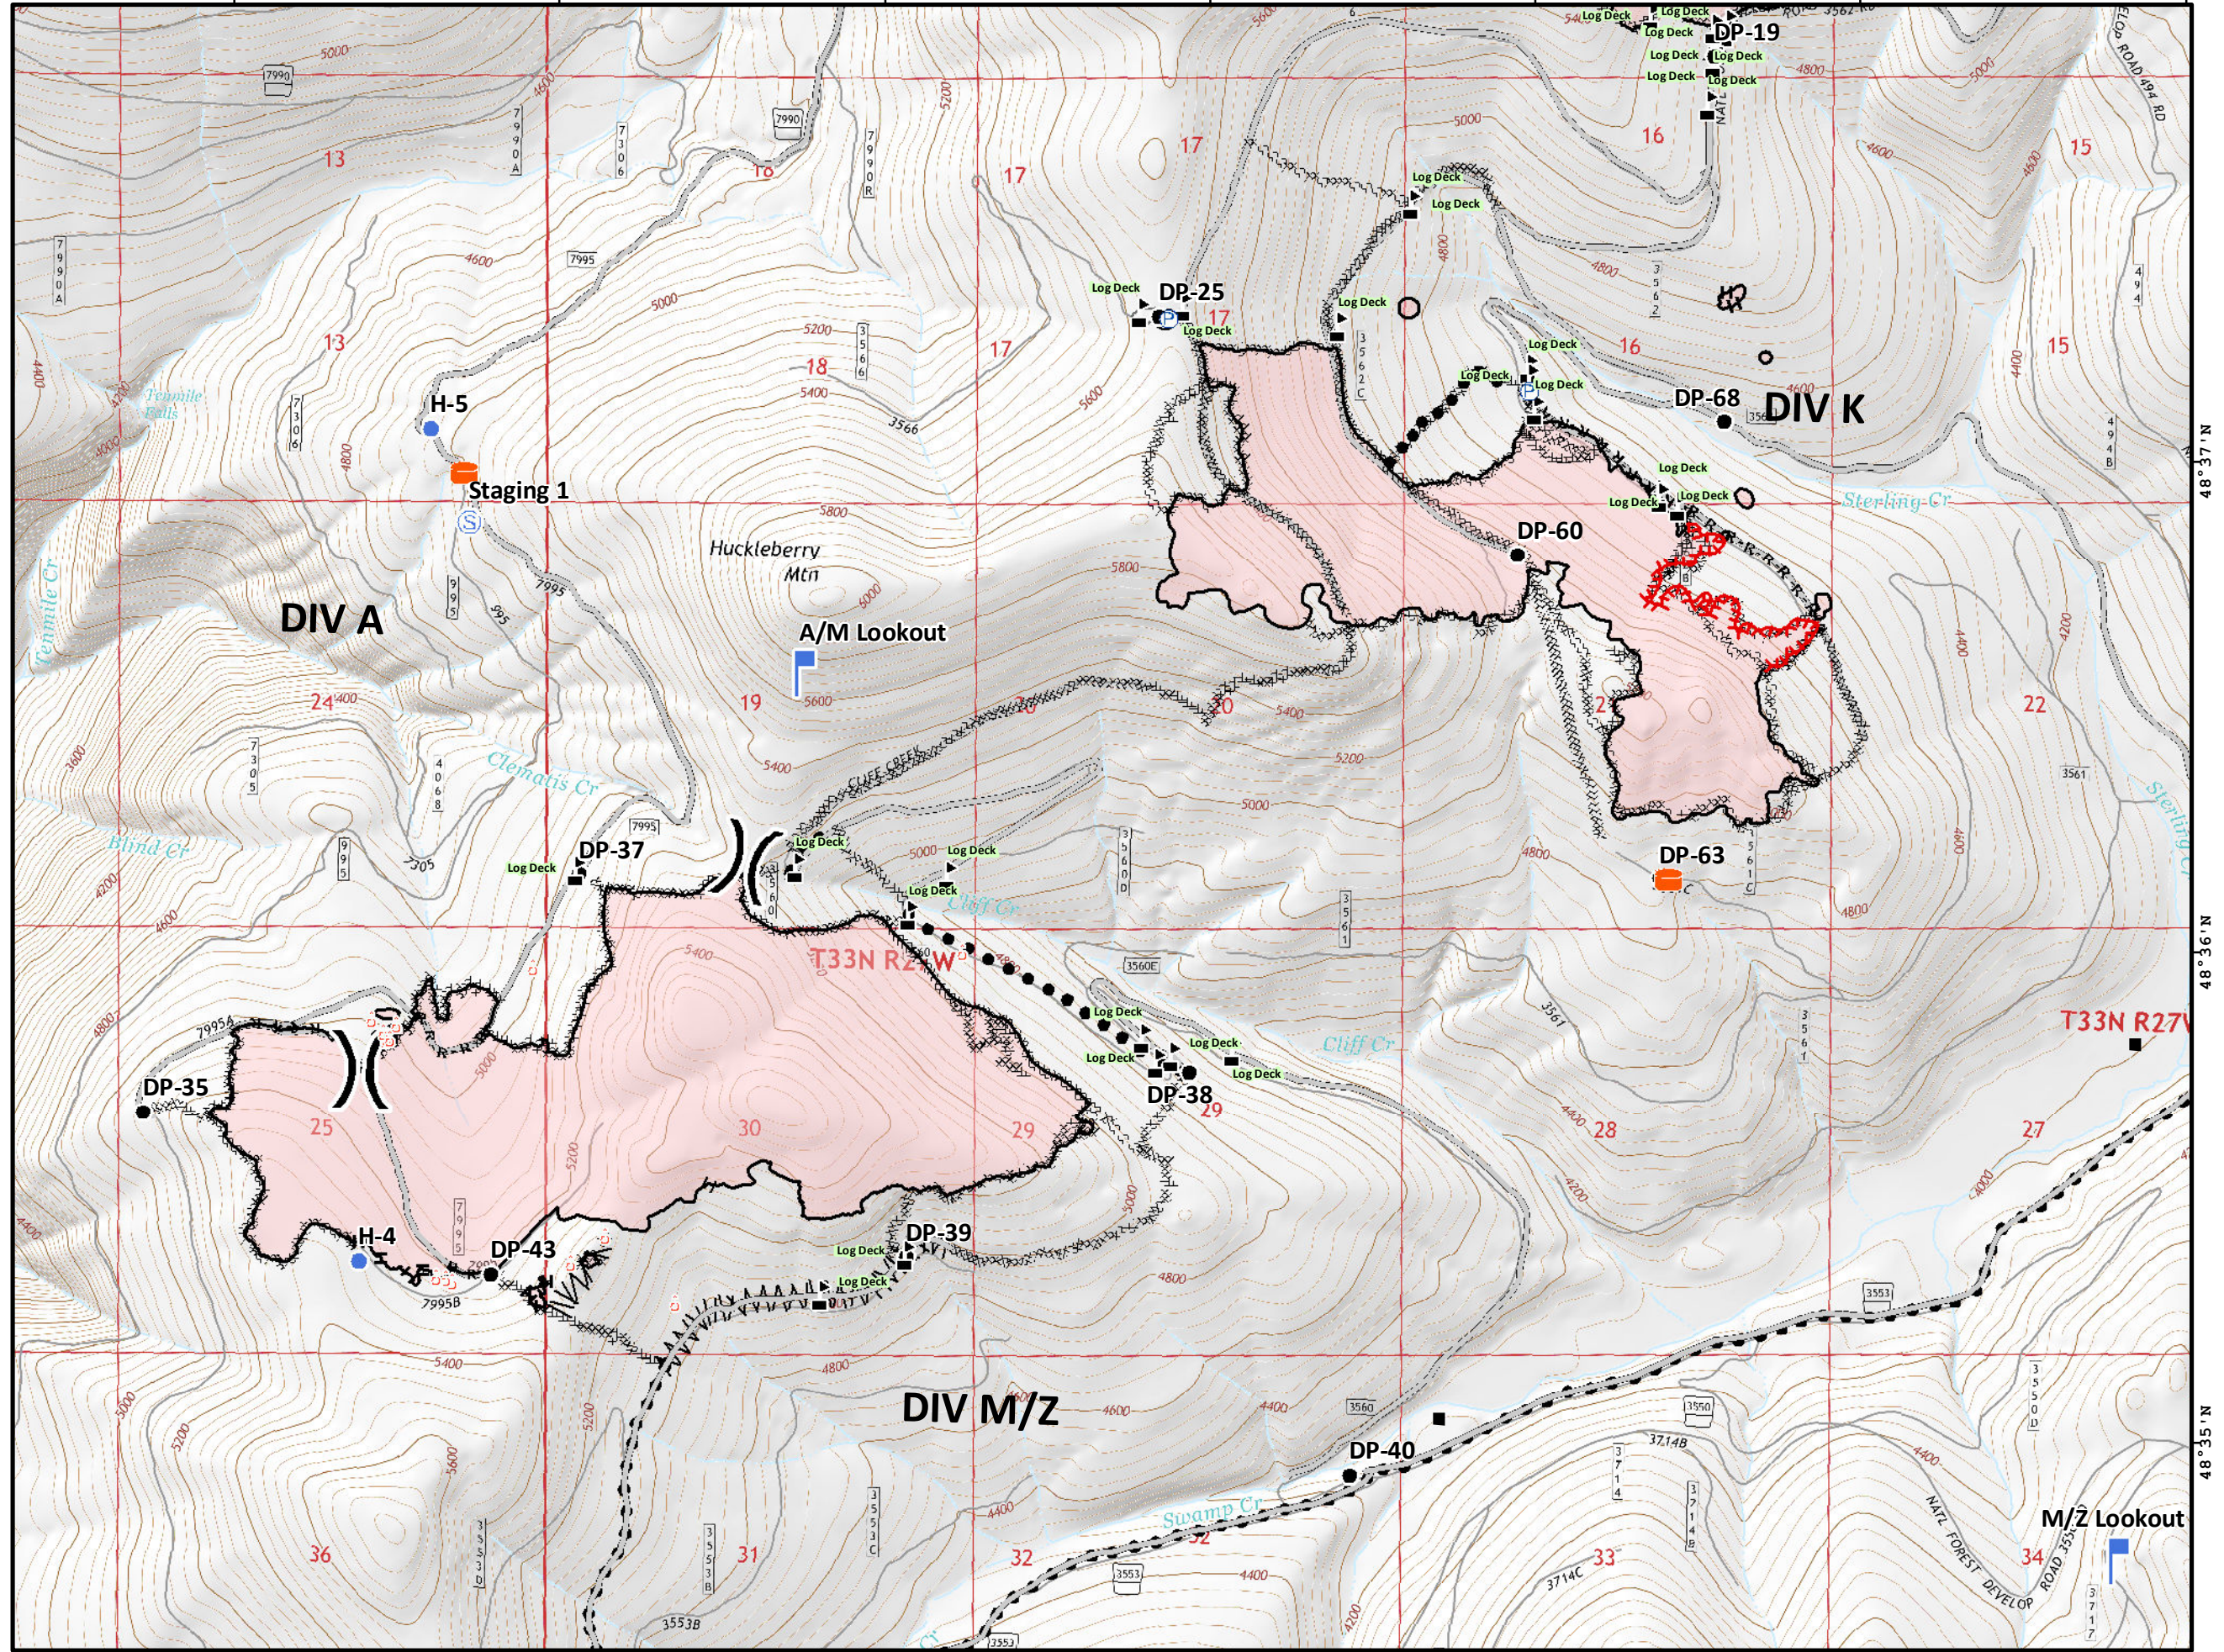

Tenmile
MT-KNF-000174
681 acres
Sterling Complex
MT-KNF-000205
1,405 acres
August 30, 2018

- Drop Point
- Helispot
- Lookout
- Pump
- Safety Zone
- Spot Fire
- Staging Area
- Pumpkin
- Value at Risk
- Division Break
- Uncontrolled Fire Edge
- Completed Line
- Completed Dozer Line
- Completed Hand Line
- Road as Completed Line
- Access or Improved Road
- Line Break Completed
- Planned Secondary Line
- Other

- Drop Point
- Helispot
- ⊕ Pump
- ⊕ Repeater
- ⚠ Safety Zone
- ⚡ Spot Fire
- ⊕ Water Source
- 🎃 Pumpkin
- ⚠ Value at Risk
- ⌋ Division Break
- 🔴 Uncontrolled Fire Edge
- Completed Line
- ⚡ Completed Dozer Line
- Completed Hand Line
- ⚡ Road as Completed Line
- Access or Improved Road
- ⚡ Planned Fire Line
- ⚡ Planned Secondary Line
- ⊕ Other

IAP PAGE 2

Temple
 MT-KNF-000174
 681 acres

Sterling Complex
 MT-KNF-000205
 1,405 acres

August 30, 2018