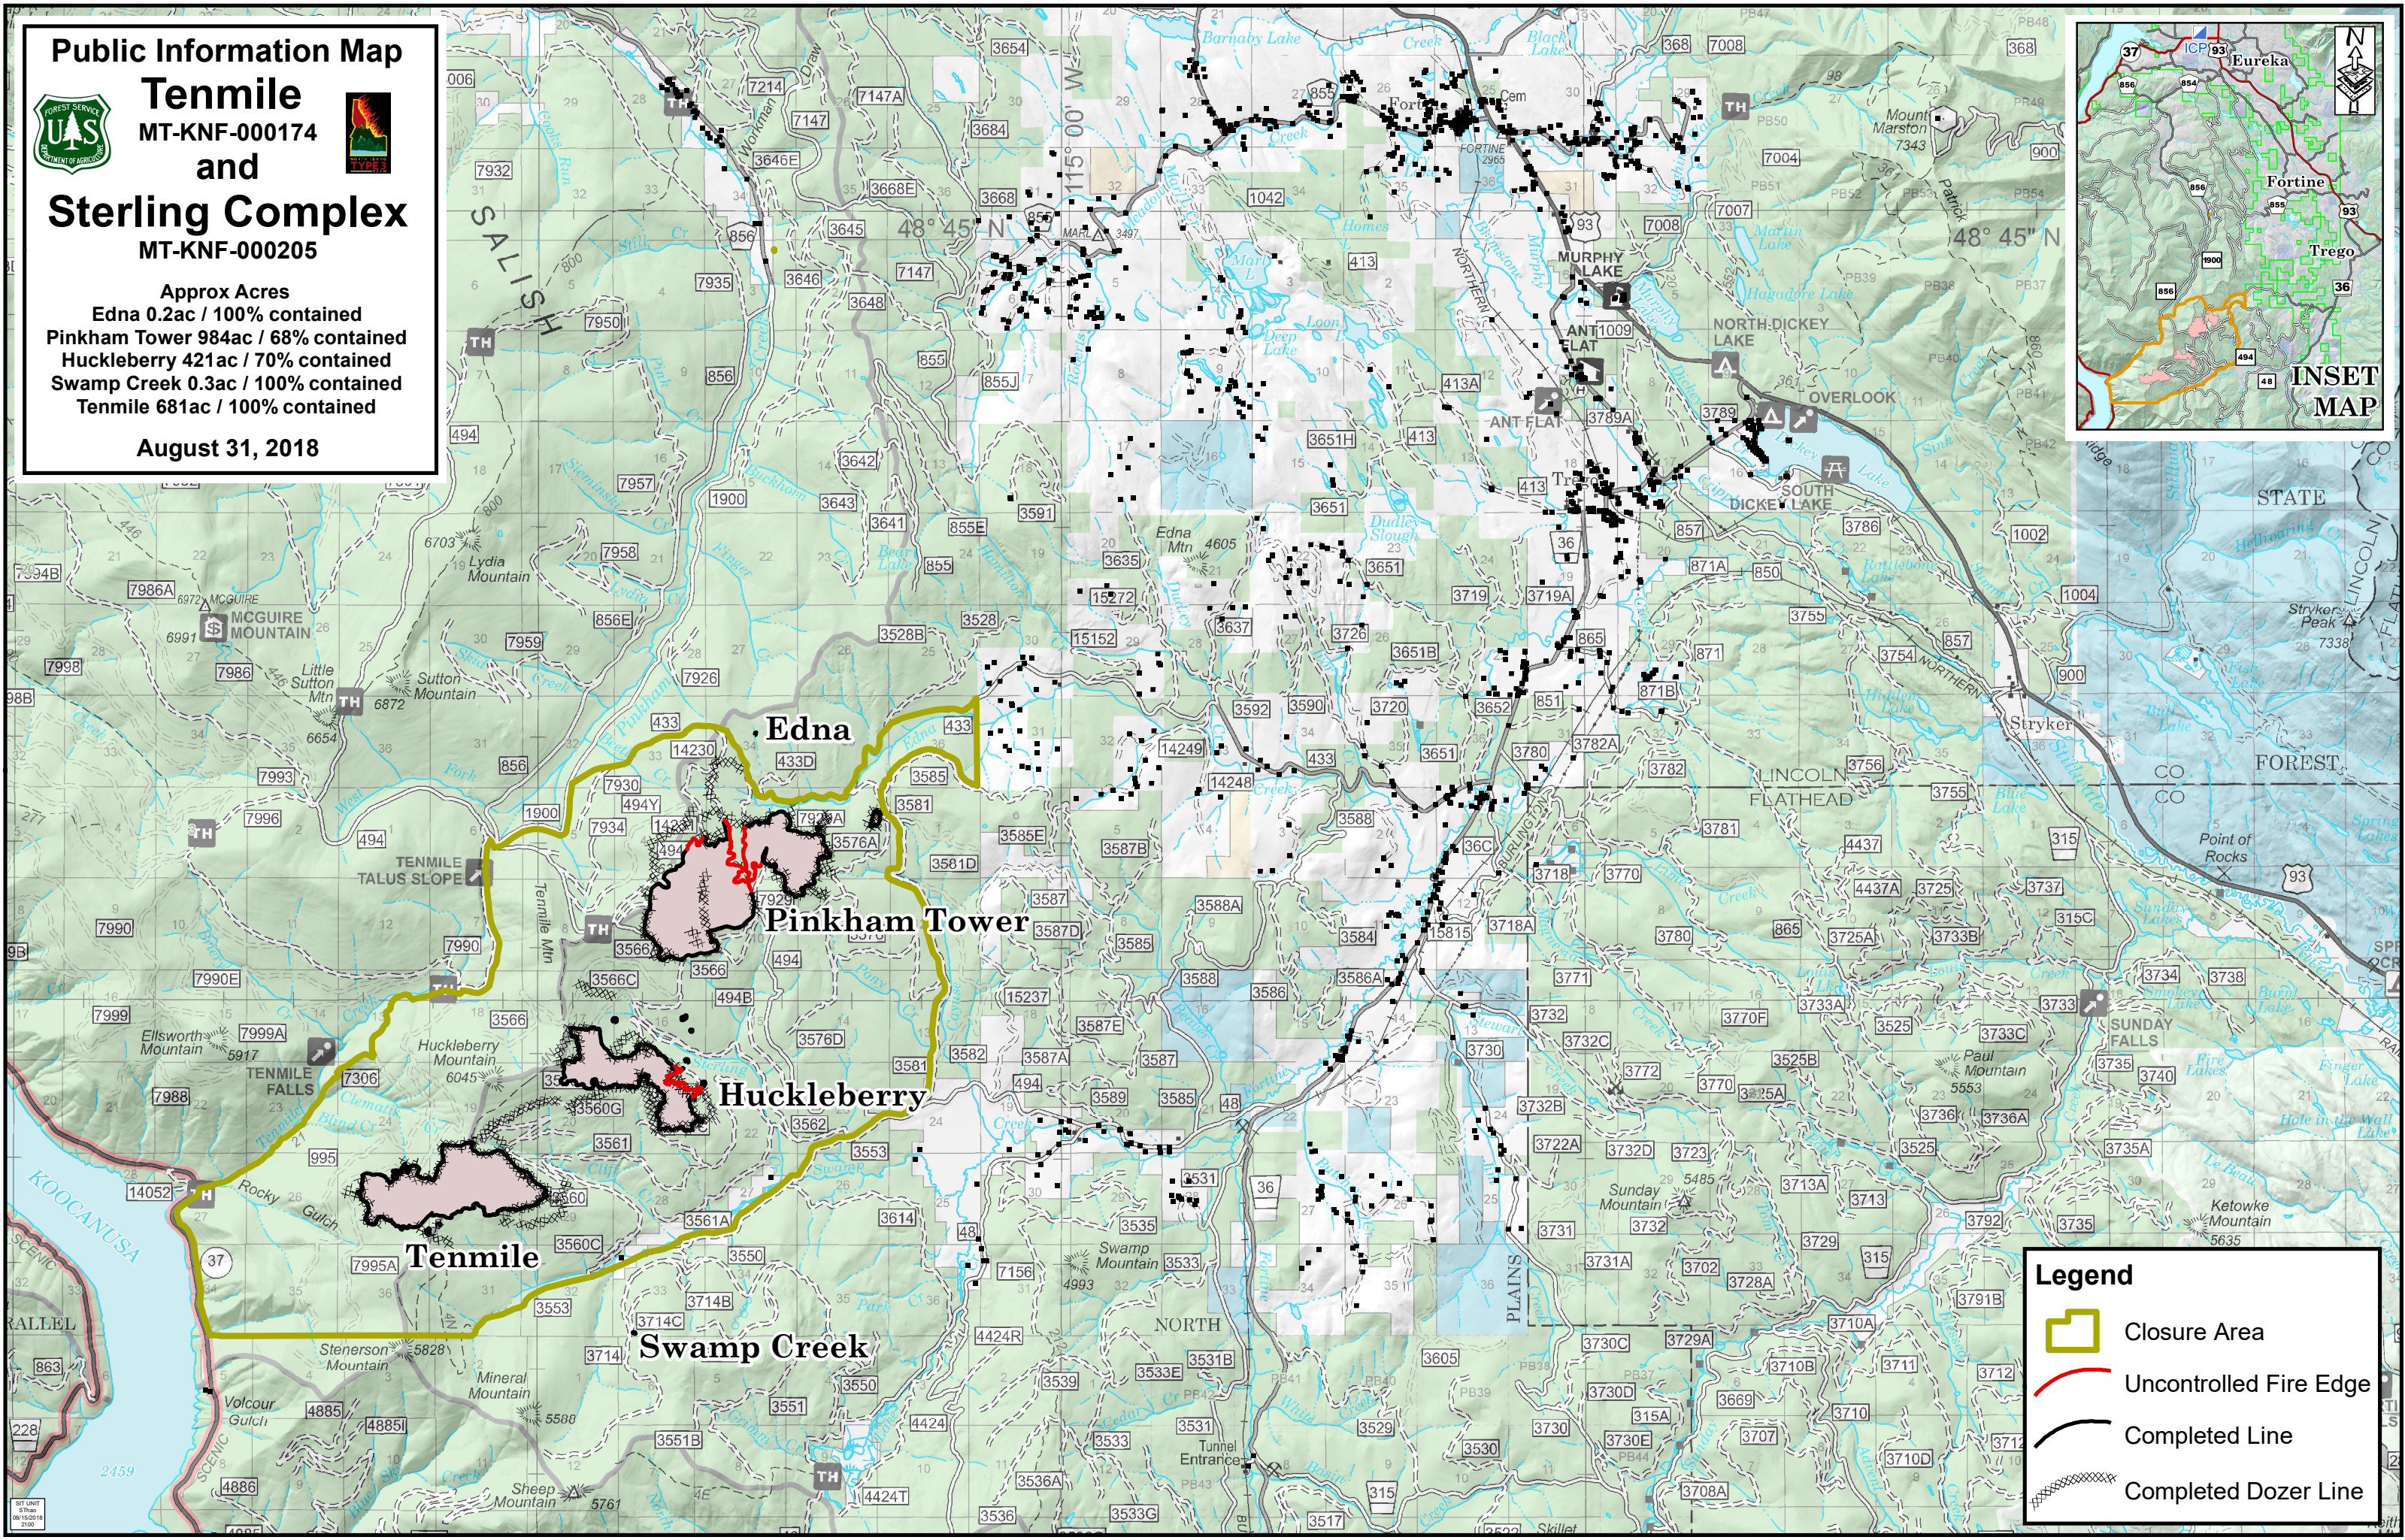

Public Information Map

Tenmile  
MT-KNF-000174

and  
Sterling Complex  
MT-KNF-000205

Approx Acres  
Edna 0.2ac / 100% contained  
Pinkham Tower 984ac / 68% contained  
Huckleberry 421ac / 70% contained  
Swamp Creek 0.3ac / 100% contained  
Tenmile 681ac / 100% contained

August 31, 2018

**Legend**

-  Closure Area
-  Uncontrolled Fire Edge
-  Completed Line
-  Completed Dozer Line