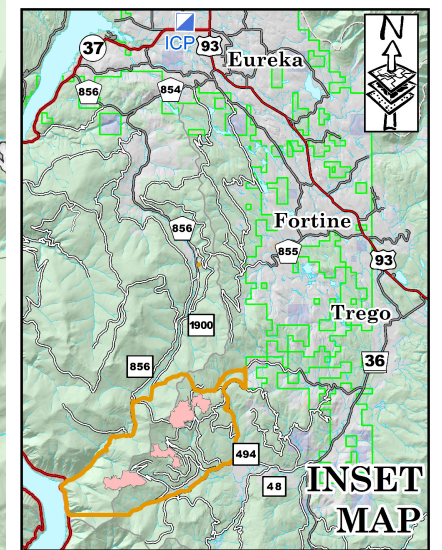

Public Information Map

Tenmile  
MT-KNF-000174

and  
Sterling Complex  
MT-KNF-000205

Approx Acres  
Edna 0.2ac / 100% contained  
Pinkham Tower 984ac / 68% contained  
Huckleberry 421ac / 70% contained  
Swamp Creek 0.3ac / 100% contained  
Tenmile 681ac / 100% contained

August 31, 2018

**Legend**

-  Closure Area
-  Uncontrolled Fire Edge
-  Completed Line
-  Completed Dozer Line