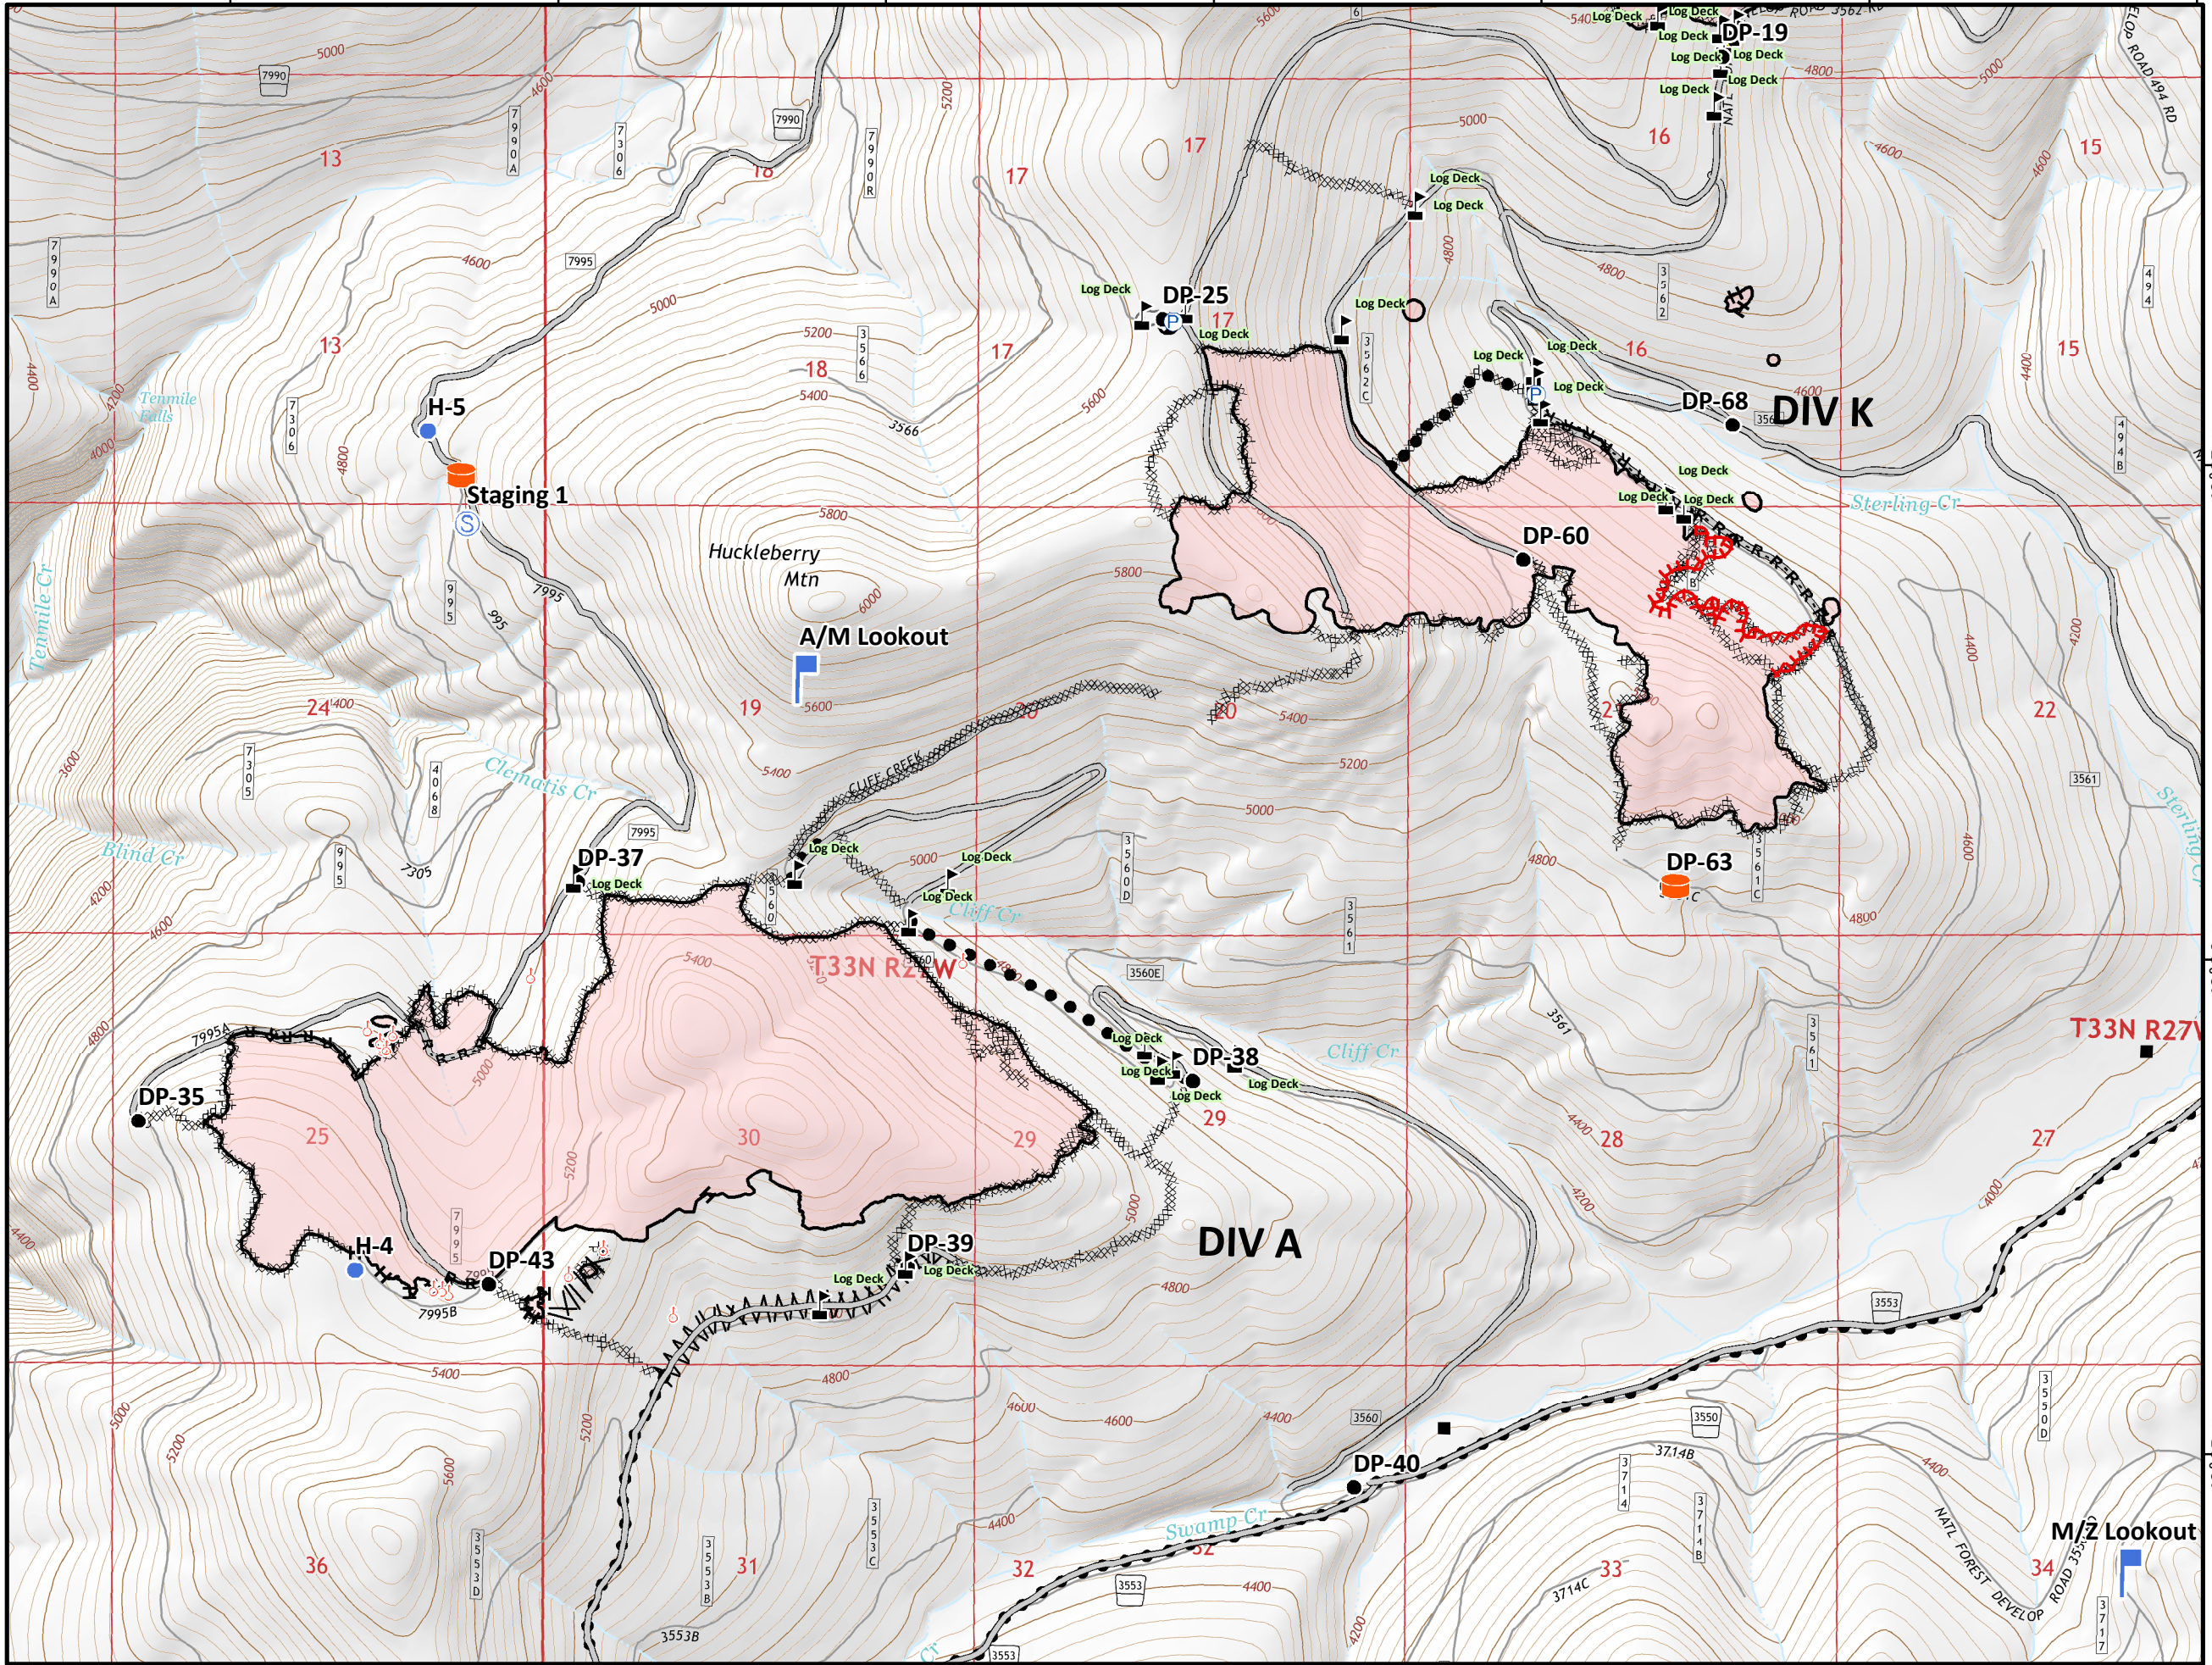

Tenmile
MT-KNF-000174
681 acres
Sterling Complex
MT-KNF-000205
1,405 acres
September 1, 2018

- Drop Point
- Helispot
- Lookout
- Ⓟ Pump
- ▲ Safety Zone
- ⊕ Spot Fire
- Ⓢ Staging Area
- 🍠 Pumpkin
- 🏠 Value at Risk
- 🔴 Uncontrolled Fire Edge
- Completed Line
- 🚧 Completed Dozer Line
- H - H - Completed Hand Line
- R - R - R Road as Completed Line
- 🛣 Access or Improved Road
- 📶 Line Break Completed
- ⋯ Planned Secondary Line
- ⊗ Other

Tenmile
MT-KNF-000174
681 acres
Sterling Complex
MT-KNF-000205
1,405 acres
September 1, 2018

- Drop Point
- Helispot
- Ⓟ Pump
- Ⓡ Repeater
- ⚠ Safety Zone
- ⚡ Spot Fire
- Ⓜ Water Source
- 🍠 Pumpkin
- 🚩 Value at Risk
- ⎓ Division Break
- 🔴 Uncontrolled Fire Edge
- Completed Line
- ⚡ Completed Dozer Line
- H - H - Completed Hand Line
- R - R - R - Road as Completed Line
- Access or Improved Road
- ⚡ Planned Fire Line
- Planned Secondary Line
- ⊕ Other