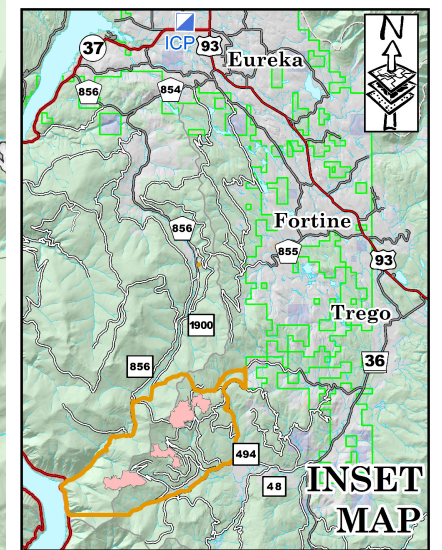

Public Information Map

Tenmile
MT-KNF-000174

and
Sterling Complex
MT-KNF-000205

Approx Acres
Edna 0.2ac / 100% contained
Pinkham Tower 984ac / 68% contained
Huckleberry 421ac / 70% contained
Swamp Creek 0.3ac / 100% contained
Tenmile 681ac / 100% contained

September 2, 2018

Legend

-  Closure Area
-  Uncontrolled Fire Edge
-  Completed Line
-  Completed Dozer Line