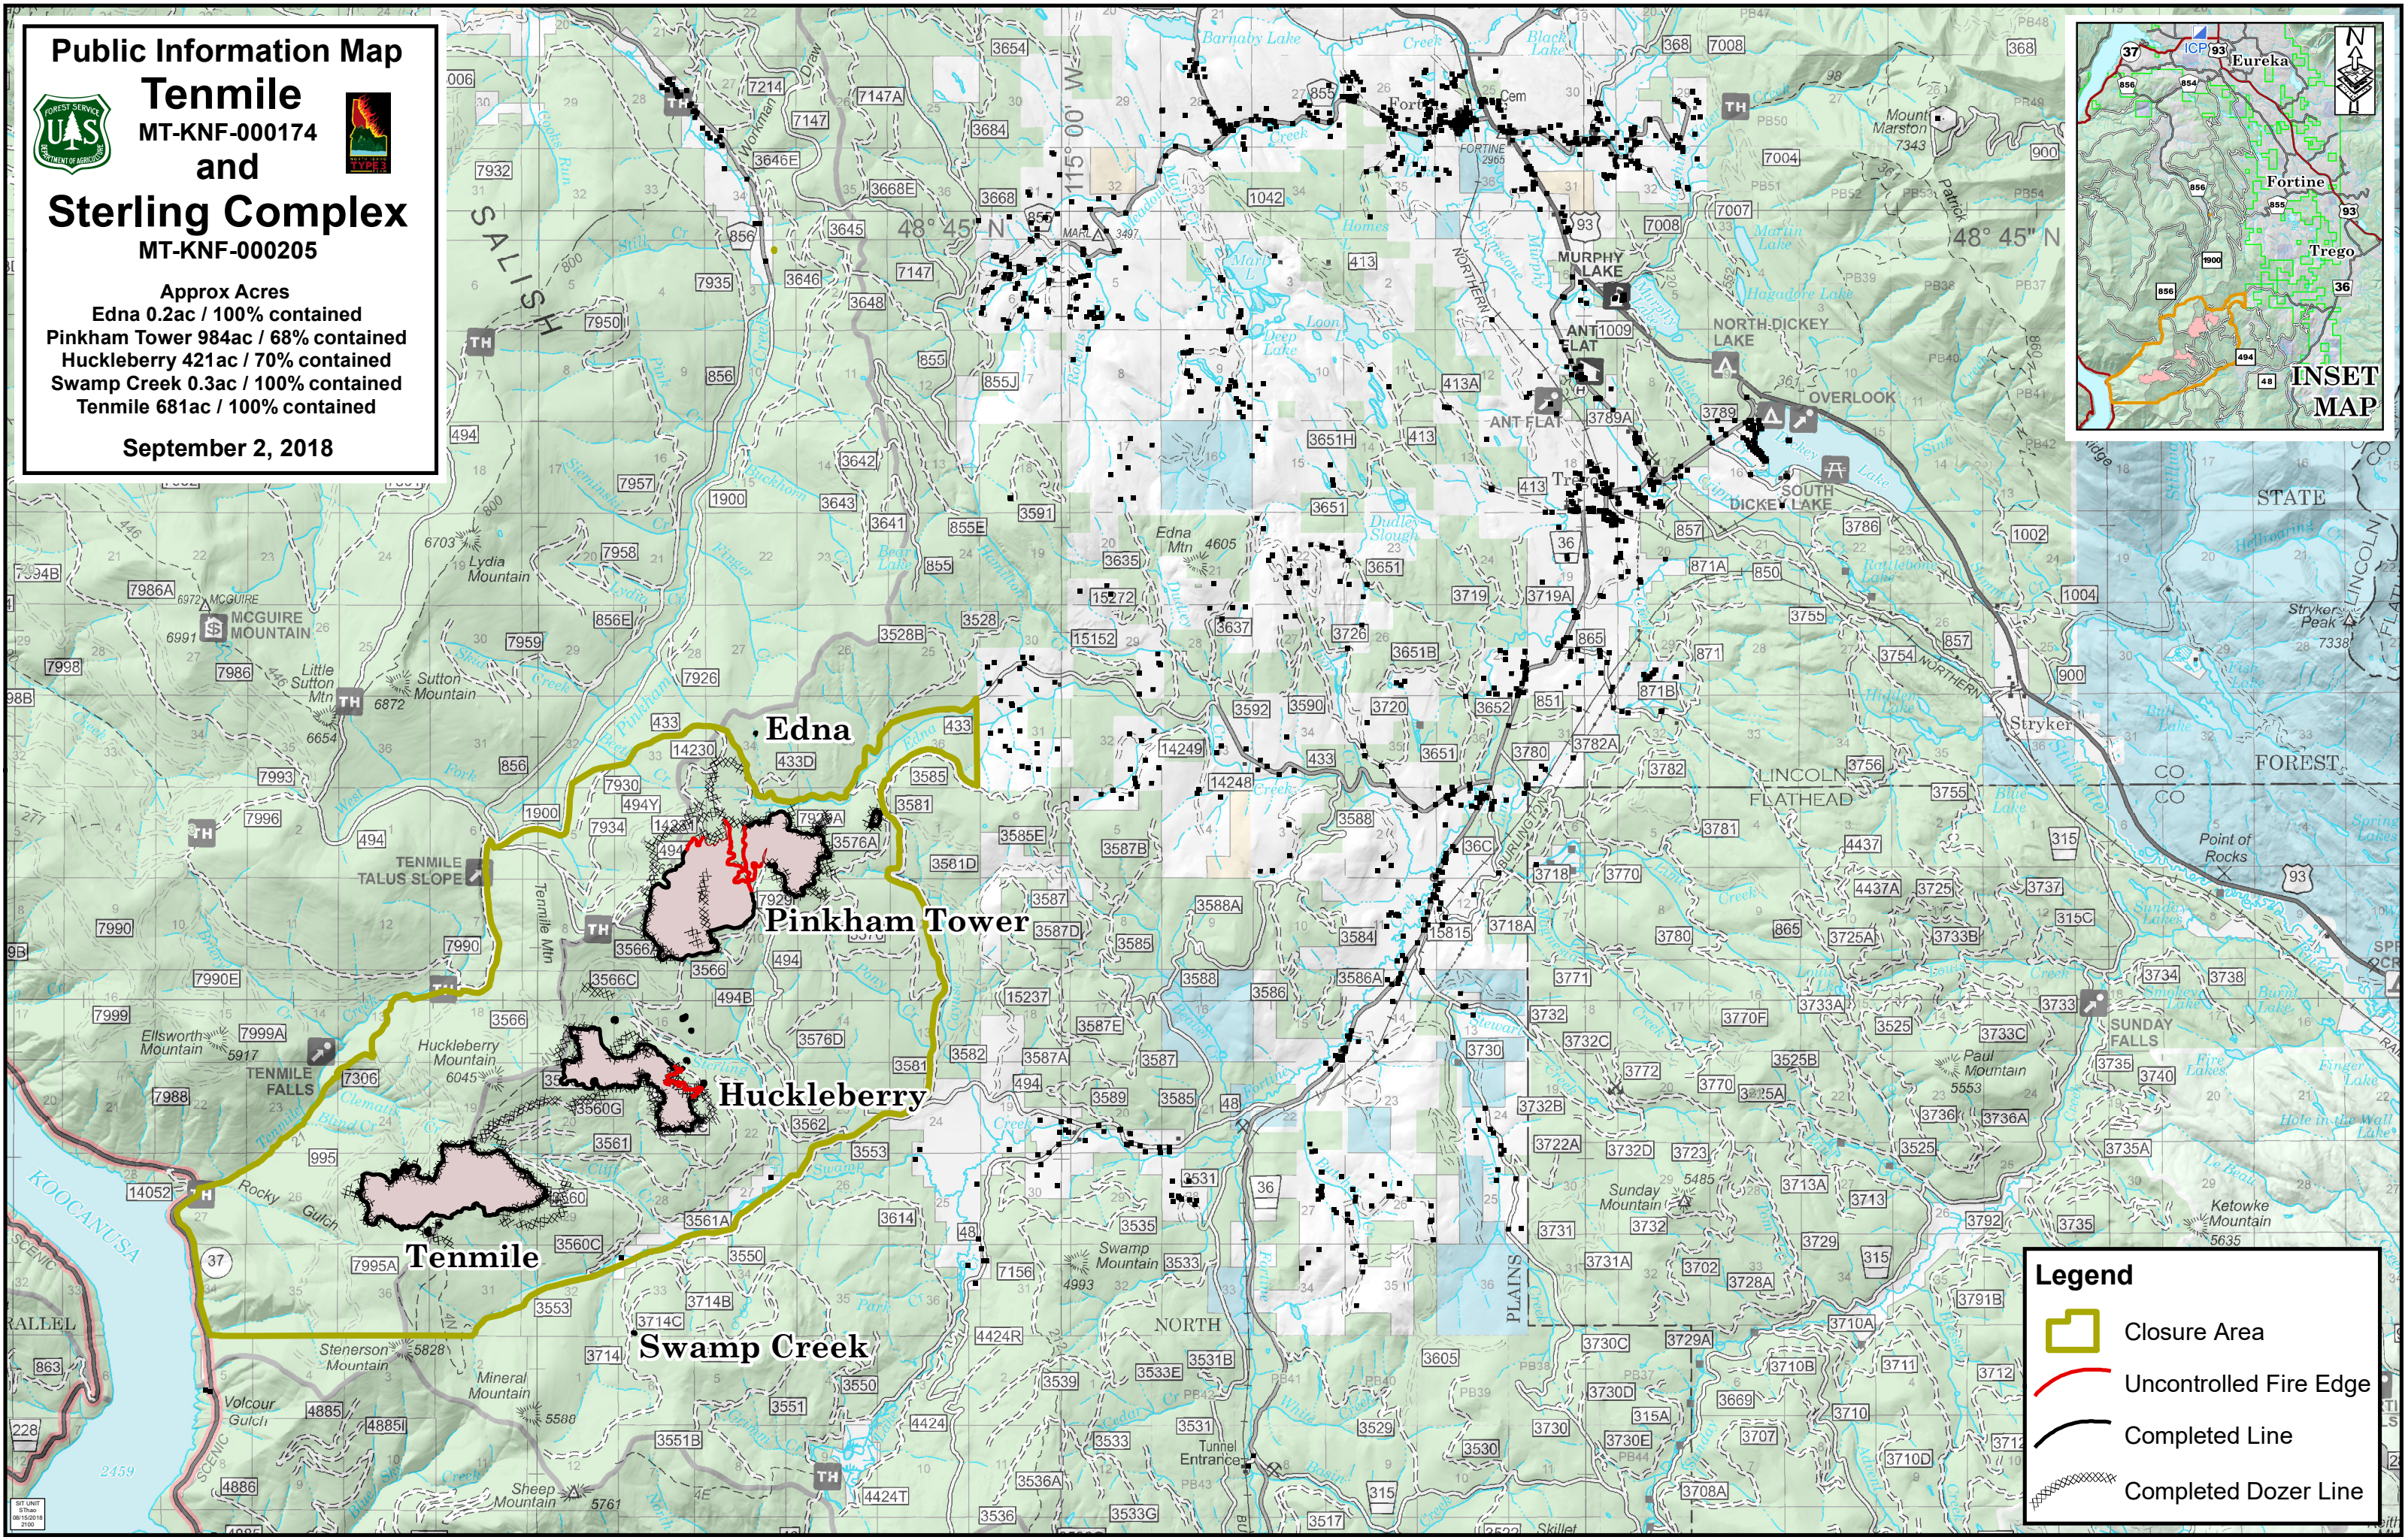

Public Information Map

Tenmile
MT-KNF-000174

and
Sterling Complex
MT-KNF-000205

Approx Acres
Edna 0.2ac / 100% contained
Pinkham Tower 984ac / 68% contained
Huckleberry 421ac / 70% contained
Swamp Creek 0.3ac / 100% contained
Tenmile 681ac / 100% contained

September 2, 2018

Legend

-  Closure Area
-  Uncontrolled Fire Edge
-  Completed Line
-  Completed Dozer Line