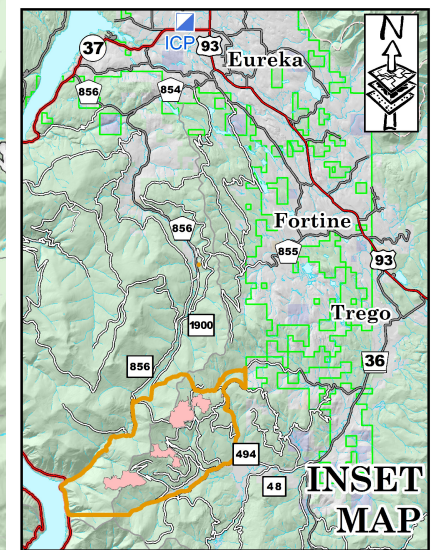

Public Information Map

Tenmile  
MT-KNF-000174

and  
Sterling Complex  
MT-KNF-000205

Approx Acres  
Edna 0.2ac / 100% contained  
Pinkham Tower 984ac / 68% contained  
Huckleberry 421ac / 70% contained  
Swamp Creek 0.3ac / 100% contained  
Tenmile 681ac / 100% contained

September 3, 2018

**Legend**

- Closure Area
- Uncontrolled Fire Edge
- Completed Line
- Completed Dozer Line