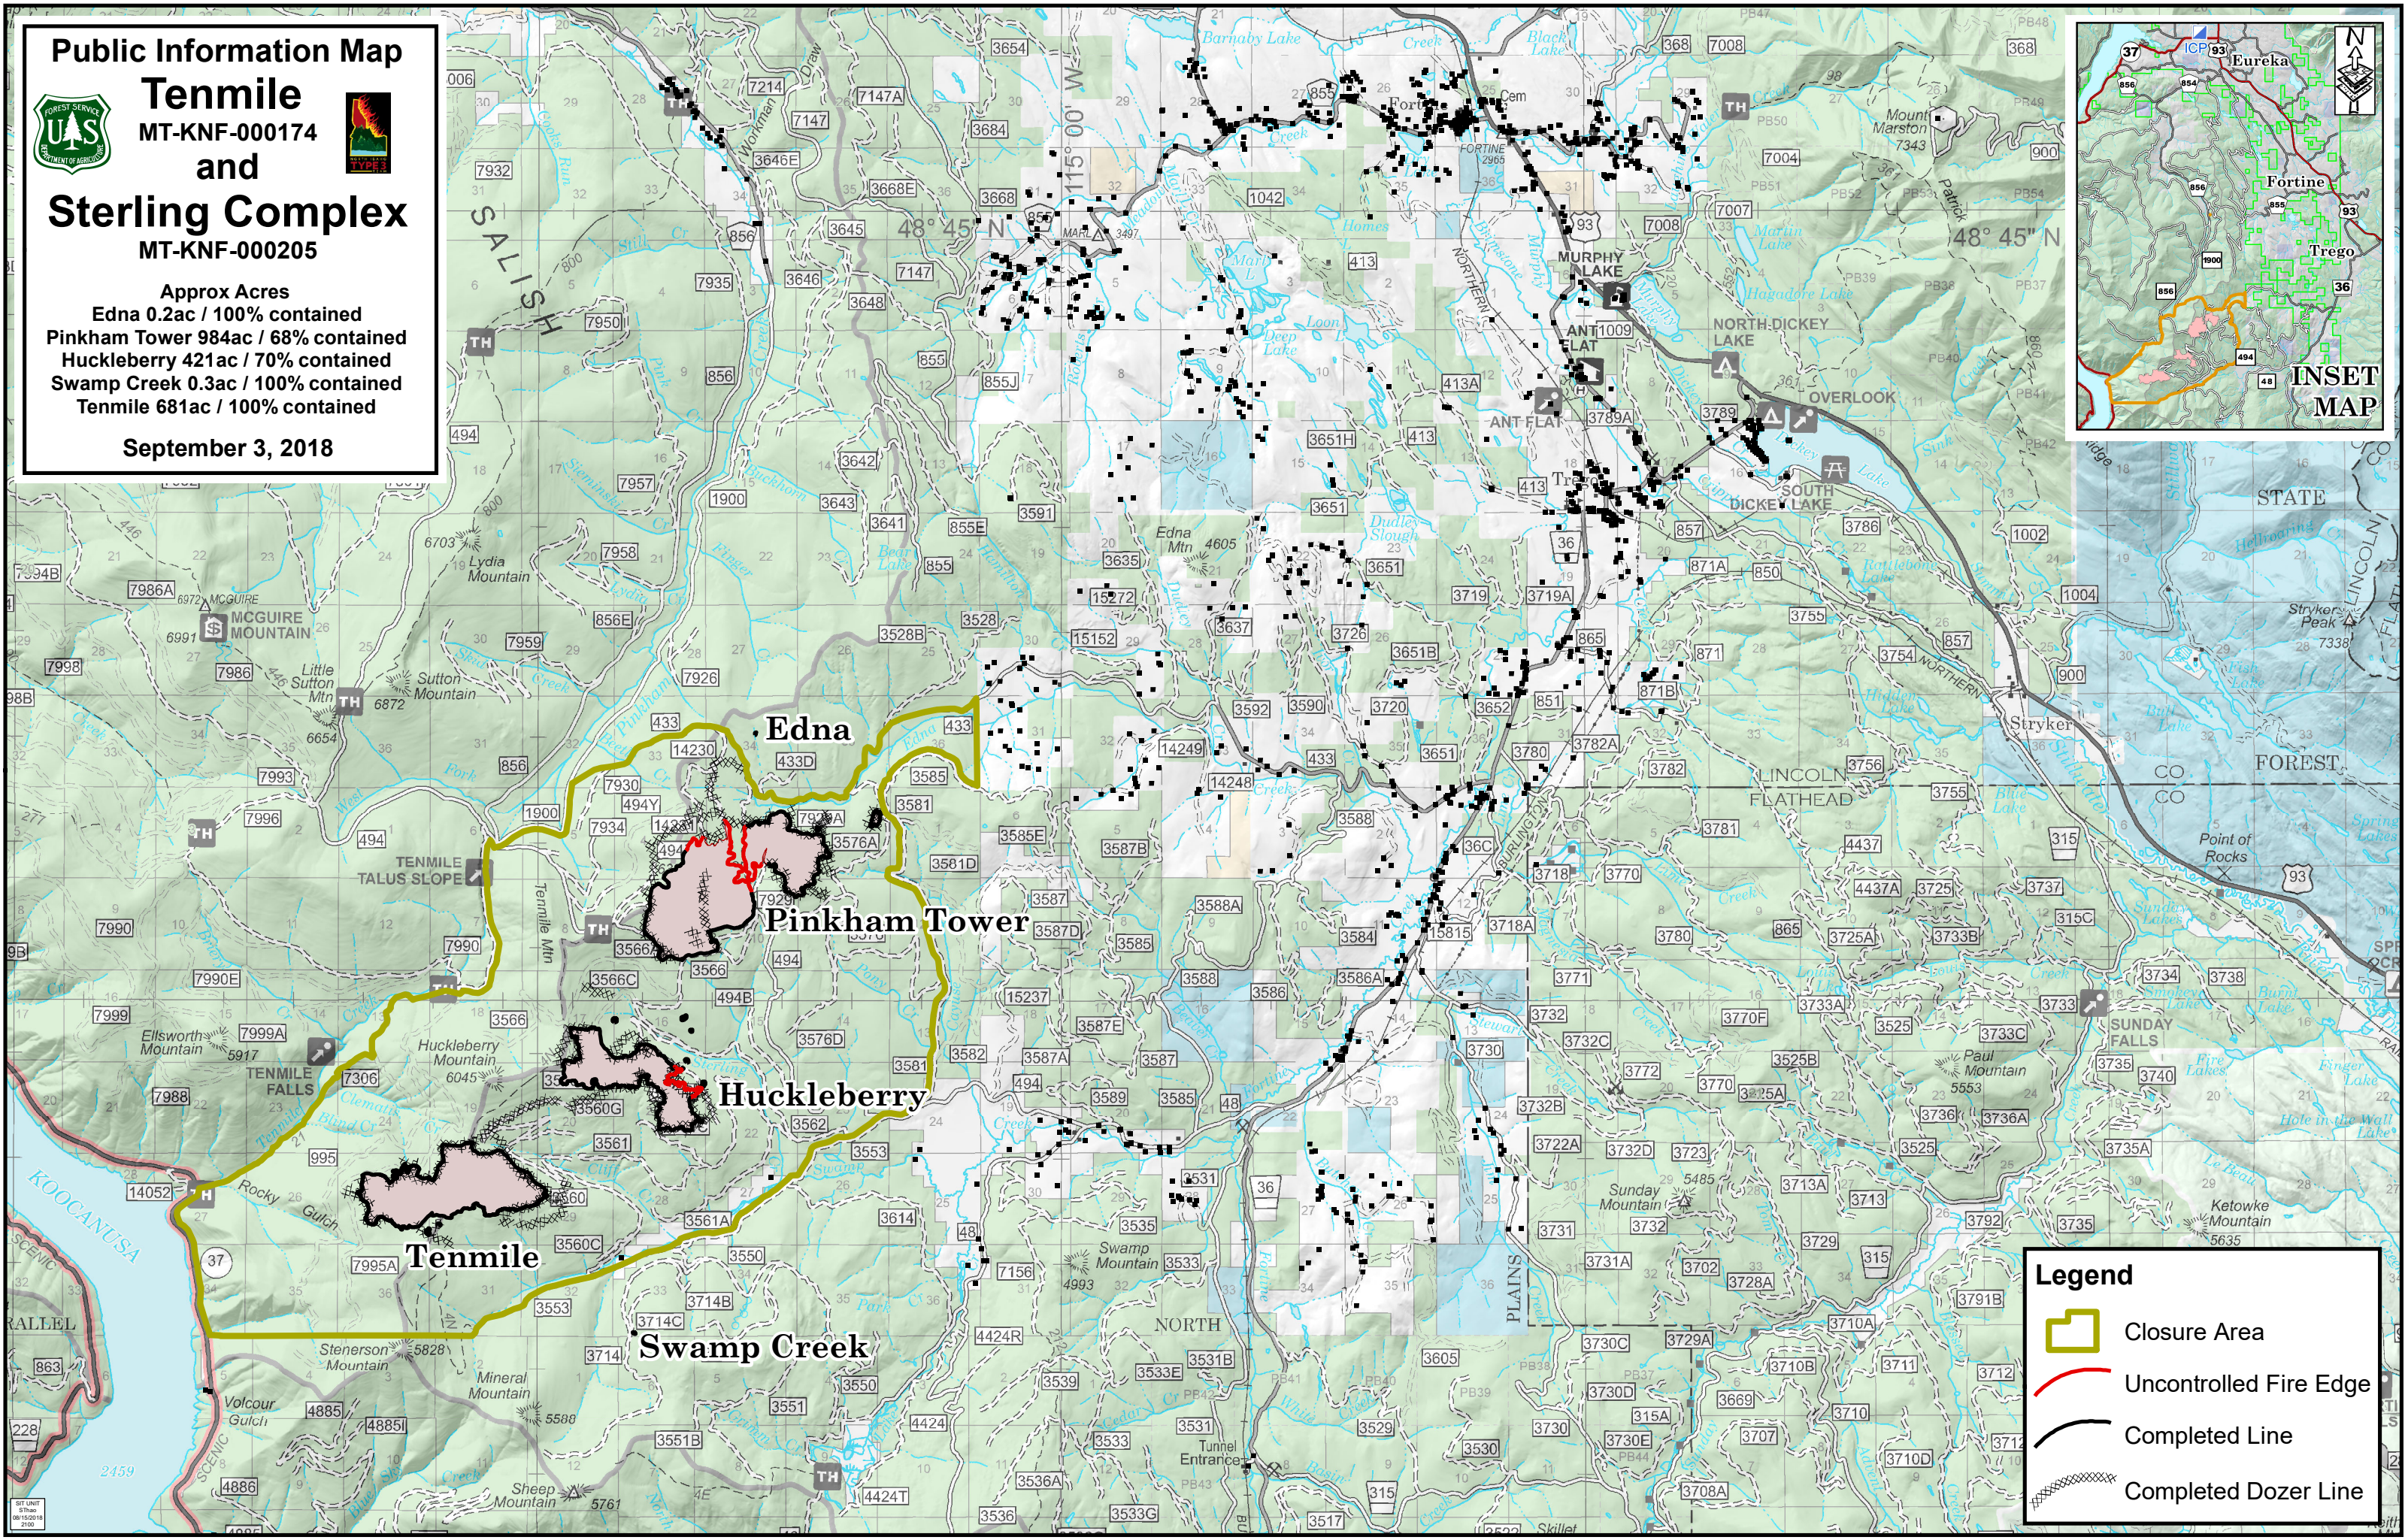

Public Information Map

Tenmile  
MT-KNF-000174

and  
Sterling Complex  
MT-KNF-000205

Approx Acres  
Edna 0.2ac / 100% contained  
Pinkham Tower 984ac / 68% contained  
Huckleberry 421ac / 70% contained  
Swamp Creek 0.3ac / 100% contained  
Tenmile 681ac / 100% contained

September 3, 2018

**Legend**

- Closure Area
- Uncontrolled Fire Edge
- Completed Line
- Completed Dozer Line