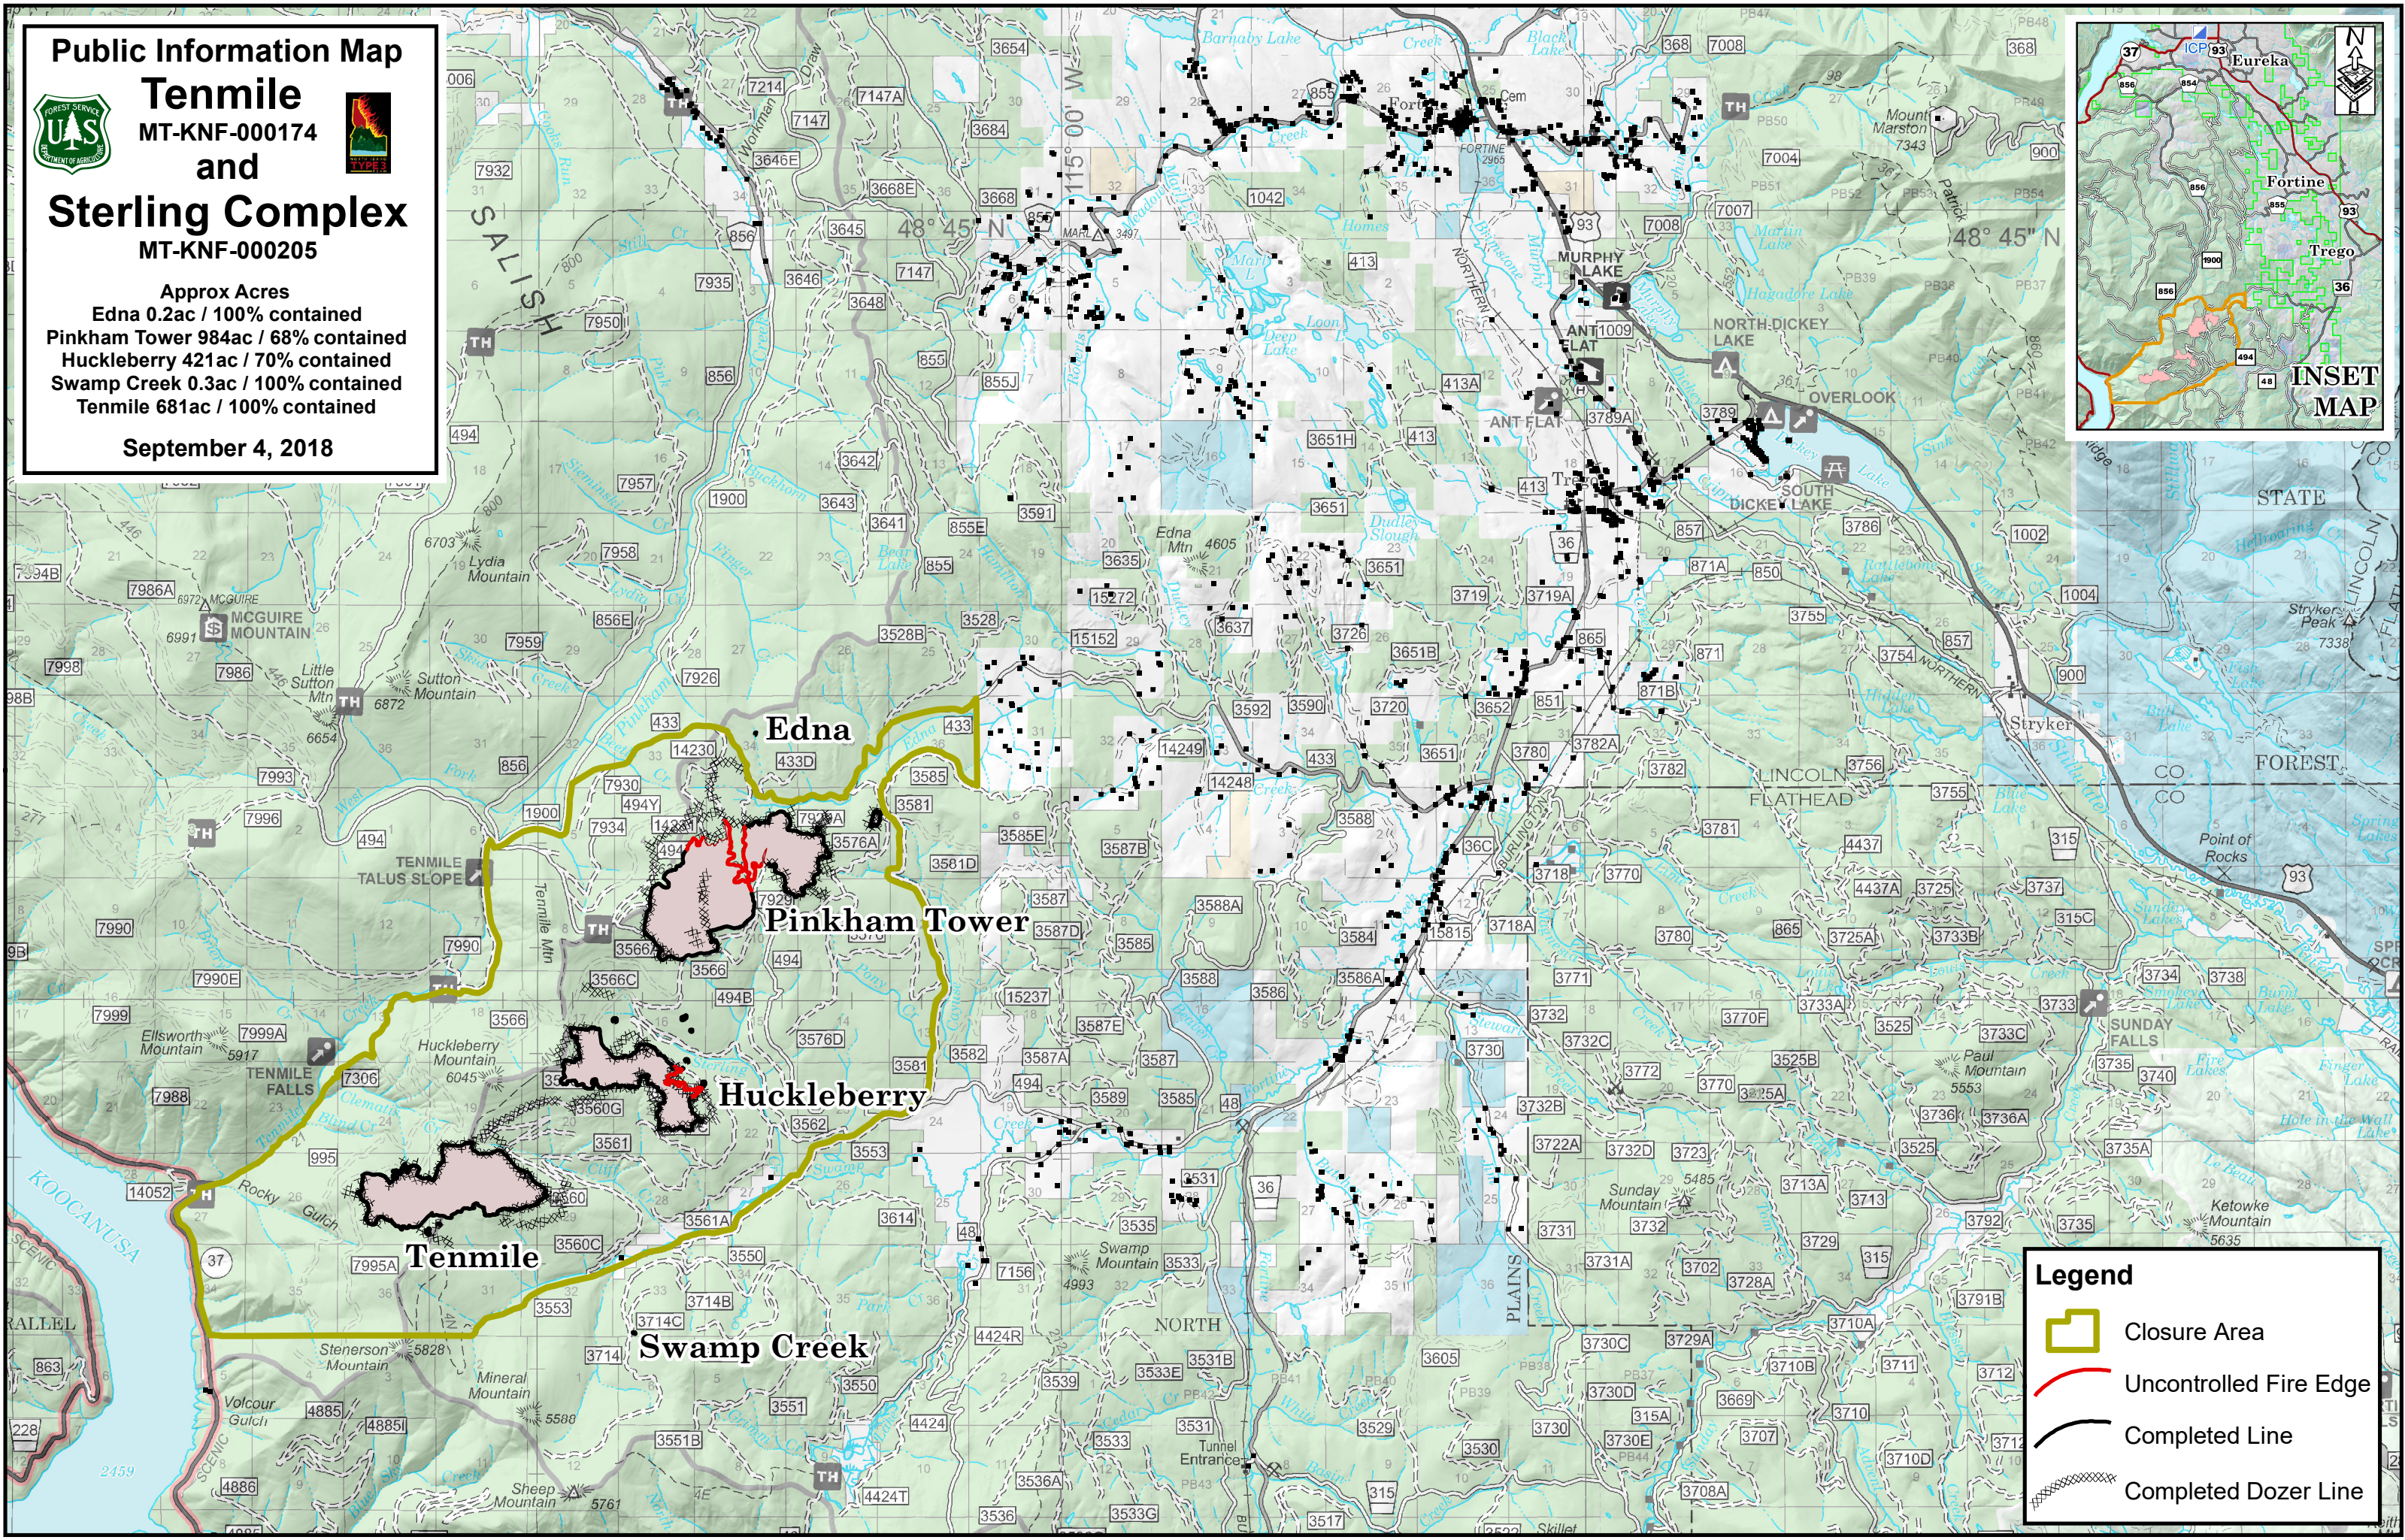

Public Information Map

Tenmile  
MT-KNF-000174

and  
Sterling Complex  
MT-KNF-000205

Approx Acres  
Edna 0.2ac / 100% contained  
Pinkham Tower 984ac / 68% contained  
Huckleberry 421ac / 70% contained  
Swamp Creek 0.3ac / 100% contained  
Tenmile 681ac / 100% contained

September 4, 2018

**Legend**

- Closure Area
- Uncontrolled Fire Edge
- Completed Line
- Completed Dozer Line