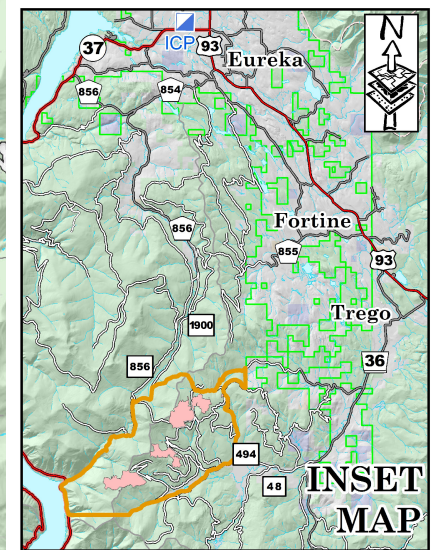

Public Information Map

Tenmile  
MT-KNF-000174

and  
Sterling Complex  
MT-KNF-000205

Approx Acres  
Edna 0.2ac / 100% contained  
Pinkham Tower 984ac / 68% contained  
Huckleberry 421ac / 70% contained  
Swamp Creek 0.3ac / 100% contained  
Tenmile 681ac / 100% contained

September 4, 2018

**Legend**

- Closure Area
- Uncontrolled Fire Edge
- Completed Line
- Completed Dozer Line