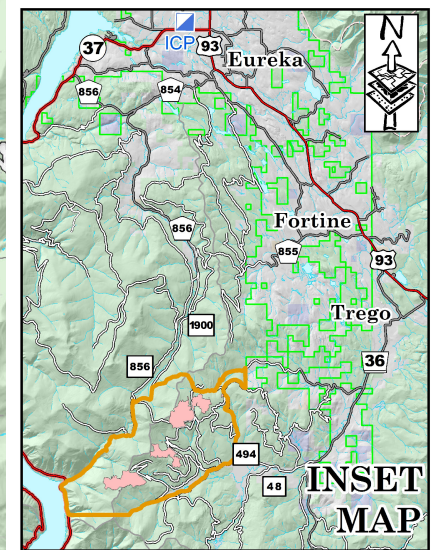

Public Information Map

Tenmile
MT-KNF-000174

and
Sterling Complex
MT-KNF-000205

Approx Acres
Edna 0.2ac / 100% contained
Pinkham Tower 984ac / 68% contained
Huckleberry 421ac / 70% contained
Swamp Creek 0.3ac / 100% contained
Tenmile 681ac / 100% contained

September 5, 2018

Legend

- Closure Area
- Uncontrolled Fire Edge
- Completed Line
- Completed Dozer Line