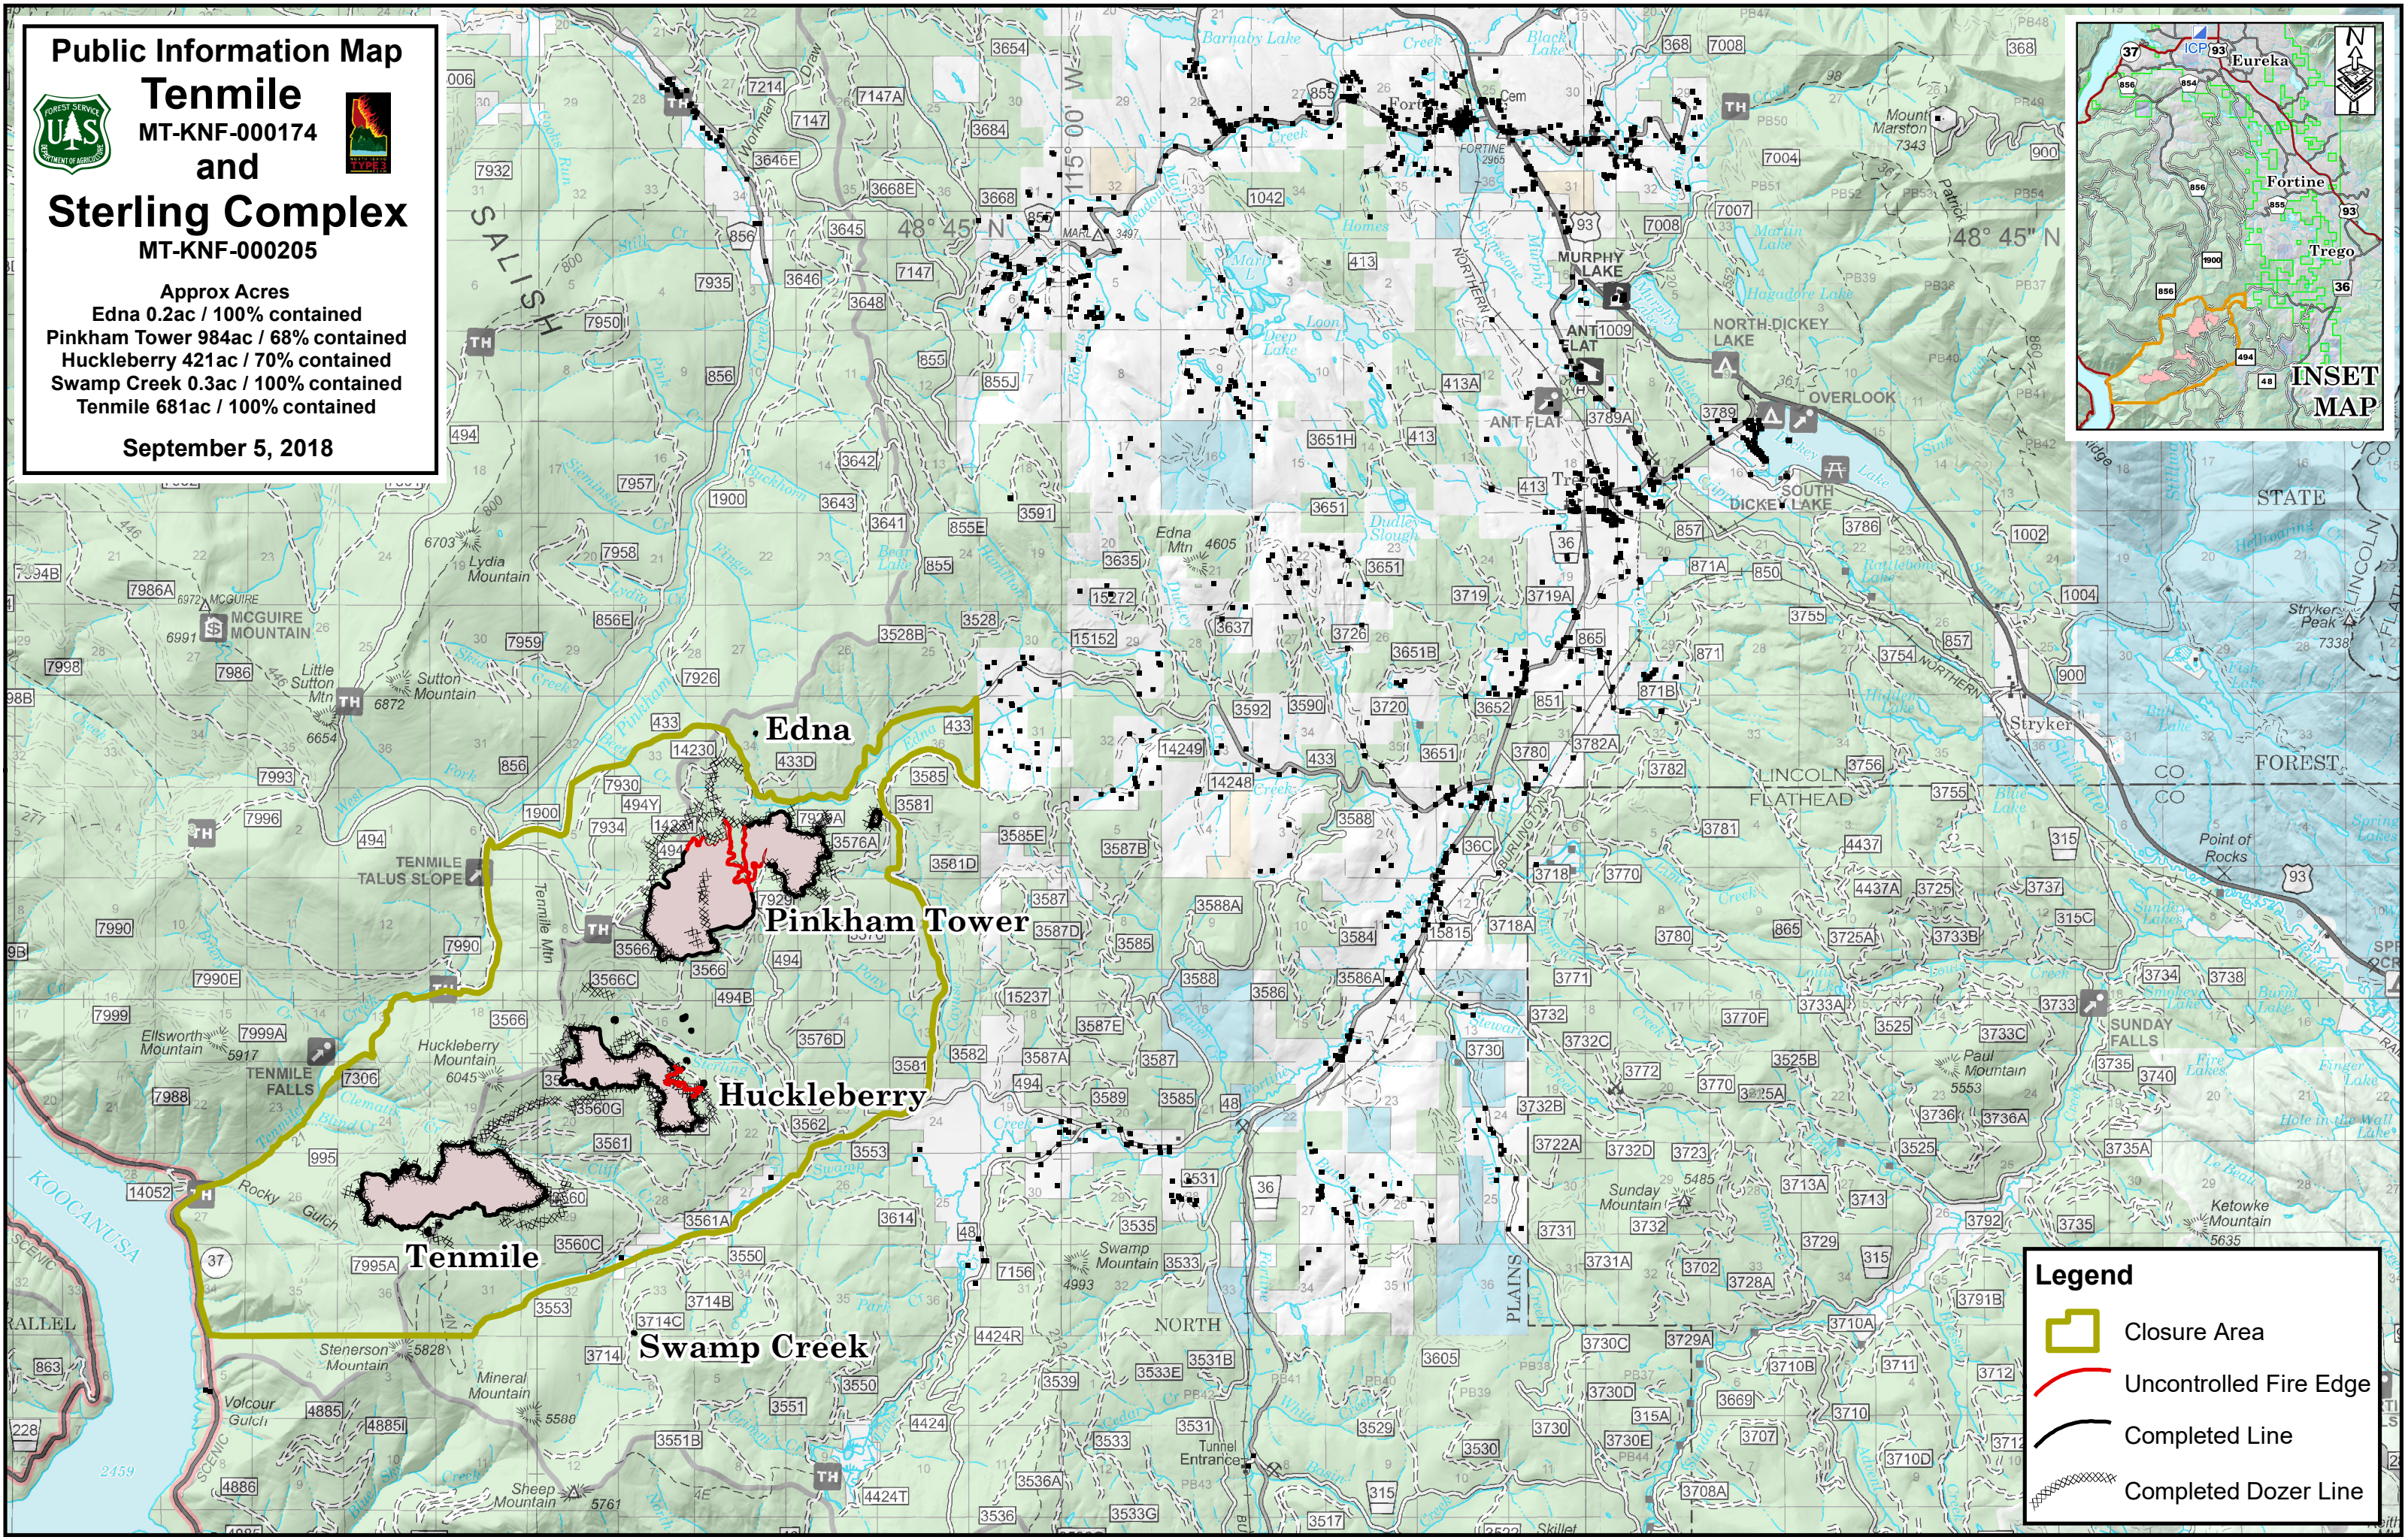

Public Information Map

Tenmile
MT-KNF-000174

and
Sterling Complex
MT-KNF-000205

Approx Acres
Edna 0.2ac / 100% contained
Pinkham Tower 984ac / 68% contained
Huckleberry 421ac / 70% contained
Swamp Creek 0.3ac / 100% contained
Tenmile 681ac / 100% contained

September 5, 2018

Legend

- Closure Area
- Uncontrolled Fire Edge
- Completed Line
- Completed Dozer Line