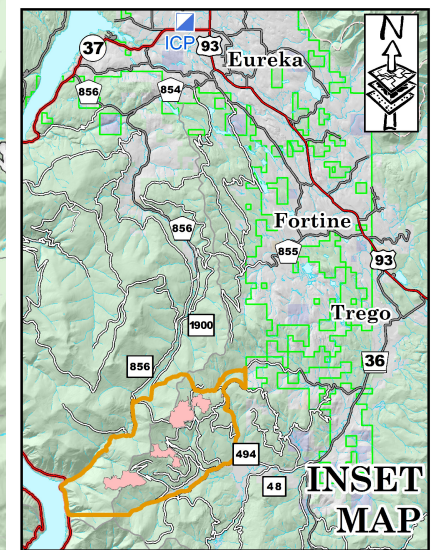

Public Information Map

Tenmile
MT-KNF-000174

and
Sterling Complex
MT-KNF-000205

Approx Acres
Edna 0.2ac / 100% contained
Pinkham Tower 984ac / 68% contained
Huckleberry 421ac / 70% contained
Swamp Creek 0.3ac / 100% contained
Tenmile 681ac / 100% contained

September 6, 2018

Legend

- Closure Area
- Uncontrolled Fire Edge
- Completed Line
- Completed Dozer Line