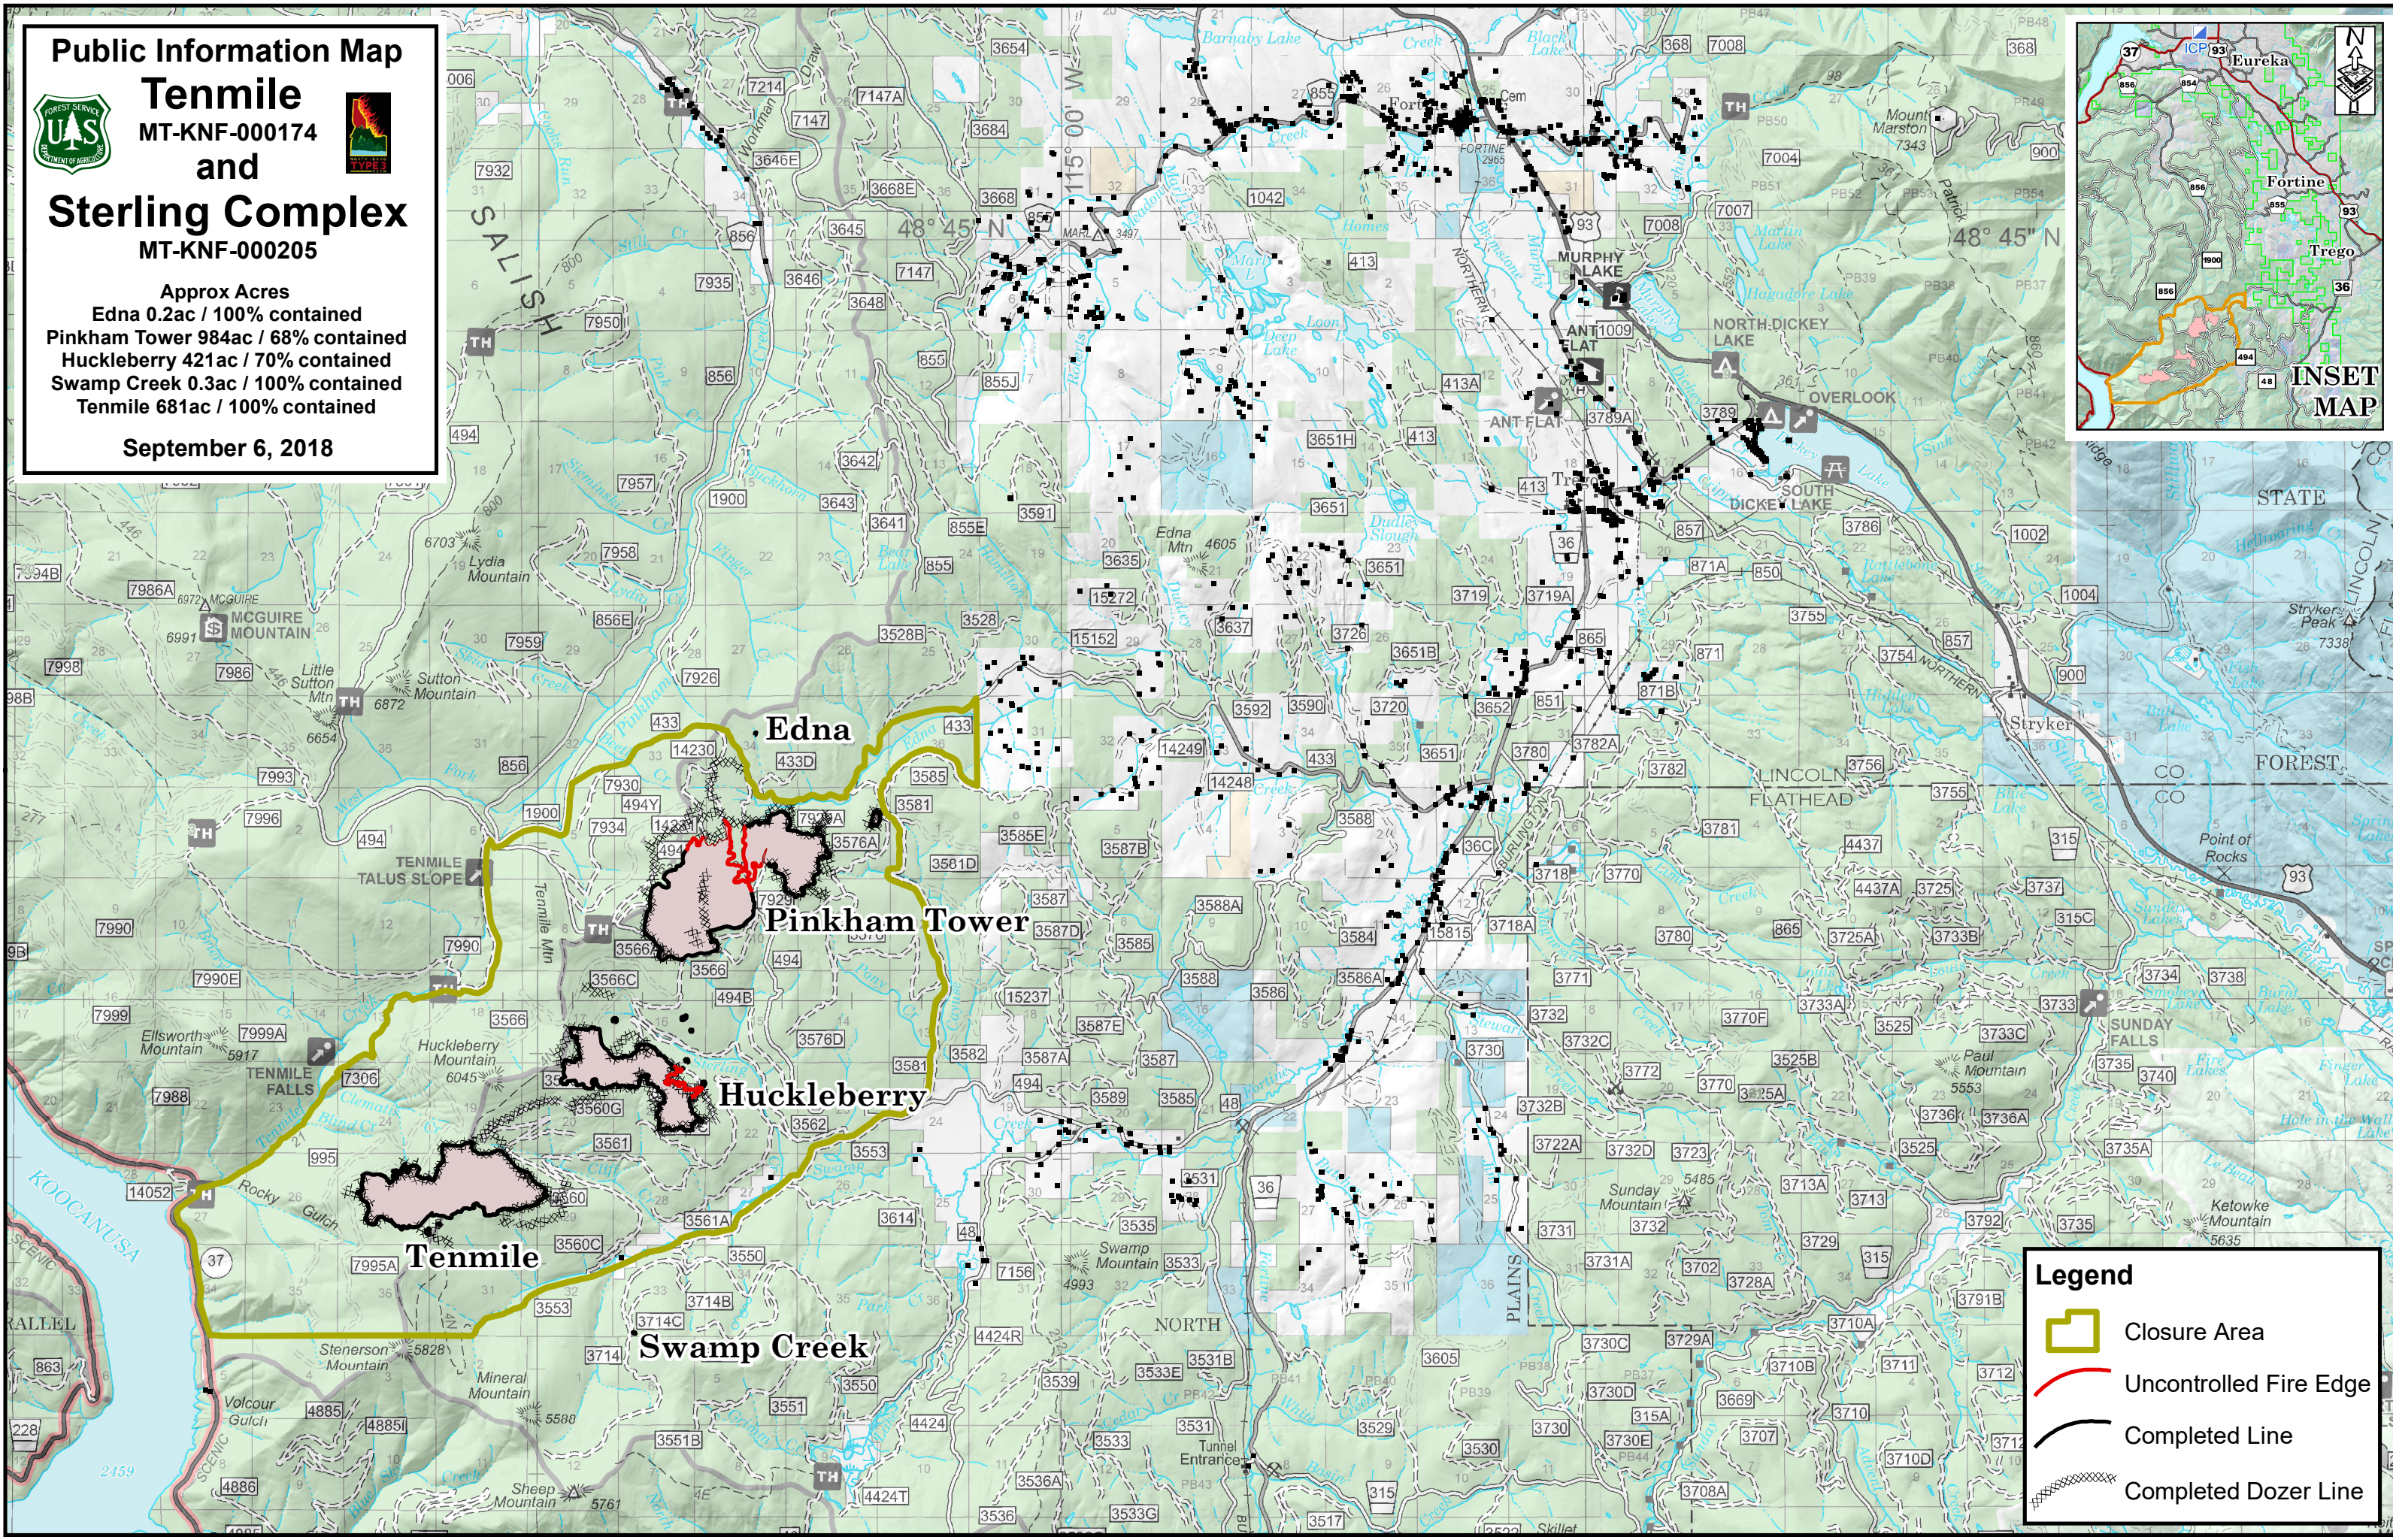

Public Information Map

Tenmile
MT-KNF-000174

and
Sterling Complex
MT-KNF-000205

Approx Acres
Edna 0.2ac / 100% contained
Pinkham Tower 984ac / 68% contained
Huckleberry 421ac / 70% contained
Swamp Creek 0.3ac / 100% contained
Tenmile 681ac / 100% contained

September 6, 2018

Legend

- Closure Area
- Uncontrolled Fire Edge
- Completed Line
- Completed Dozer Line