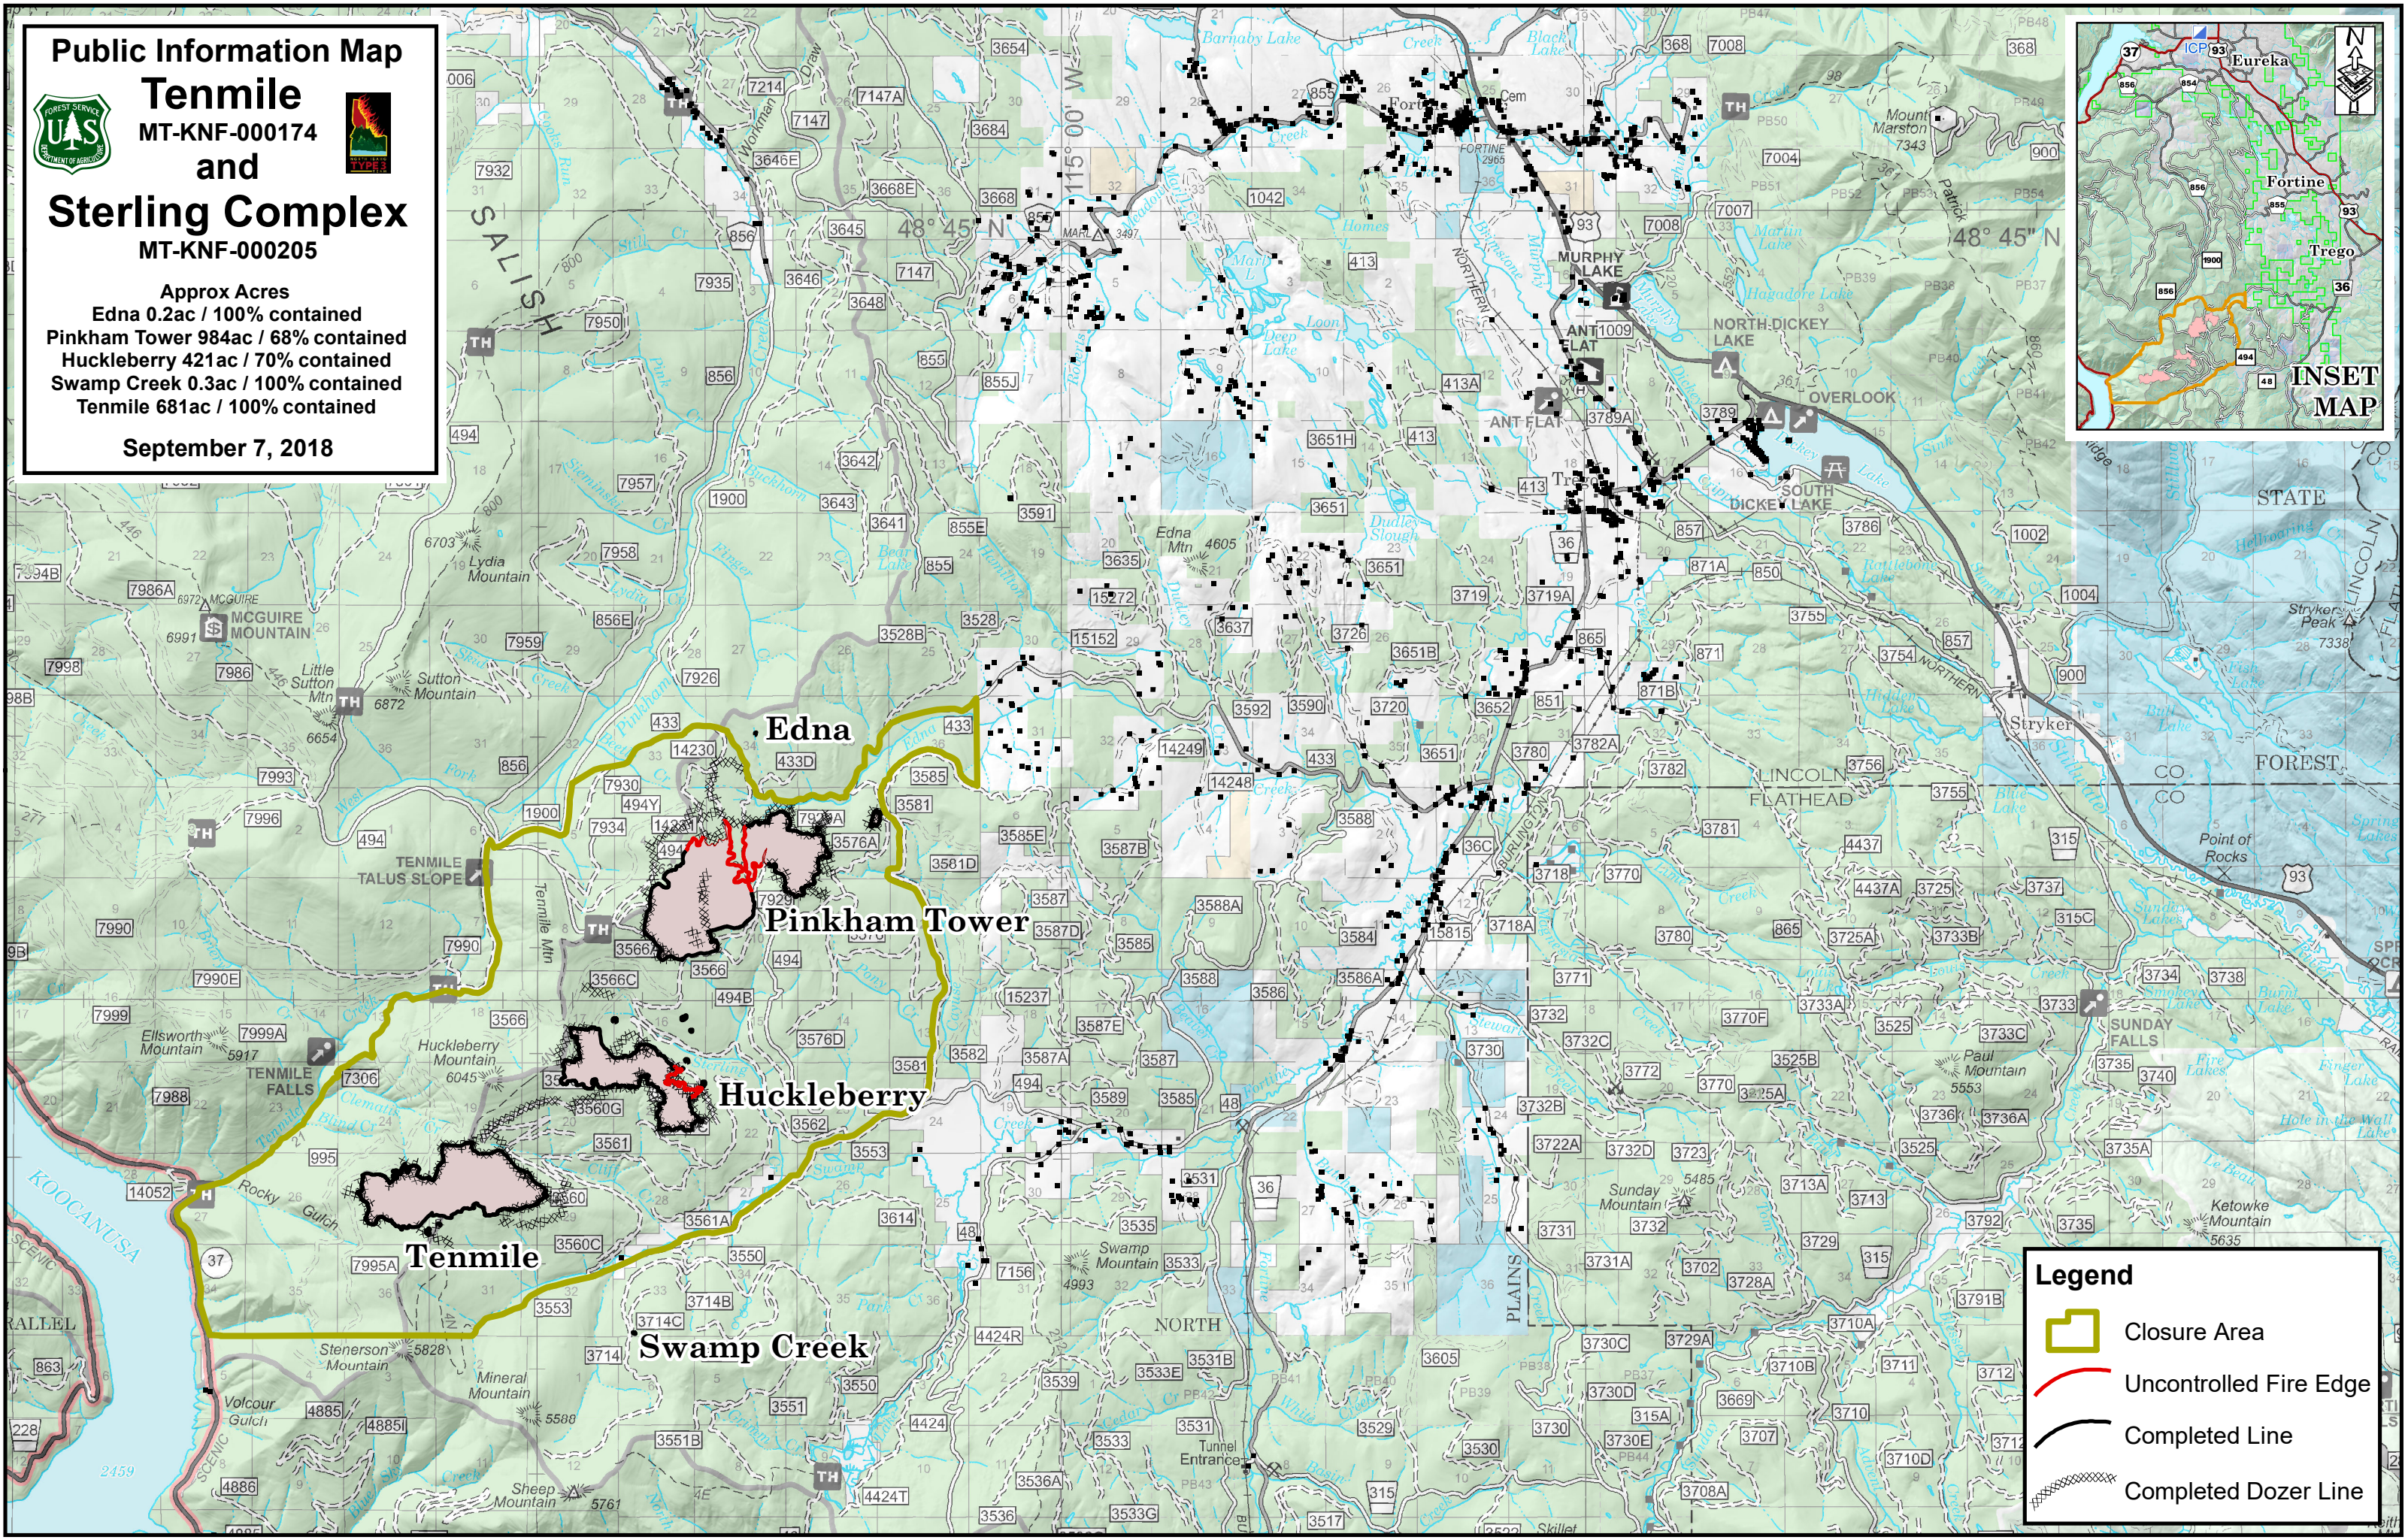

Public Information Map

Tenmile
MT-KNF-000174

and
Sterling Complex
MT-KNF-000205

Approx Acres
Edna 0.2ac / 100% contained
Pinkham Tower 984ac / 68% contained
Huckleberry 421ac / 70% contained
Swamp Creek 0.3ac / 100% contained
Tenmile 681ac / 100% contained

September 7, 2018

Legend

- Closure Area
- Uncontrolled Fire Edge
- Completed Line
- Completed Dozer Line