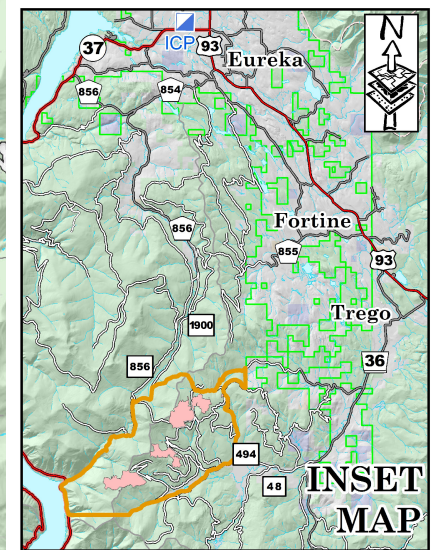

Public Information Map

Tenmile
MT-KNF-000174

and
Sterling Complex
MT-KNF-000205

Approx Acres
Edna 0.2ac / 100% contained
Pinkham Tower 984ac / 68% contained
Huckleberry 421ac / 70% contained
Swamp Creek 0.3ac / 100% contained
Tenmile 681ac / 100% contained

September 7, 2018

Legend

- Closure Area
- Uncontrolled Fire Edge
- Completed Line
- Completed Dozer Line