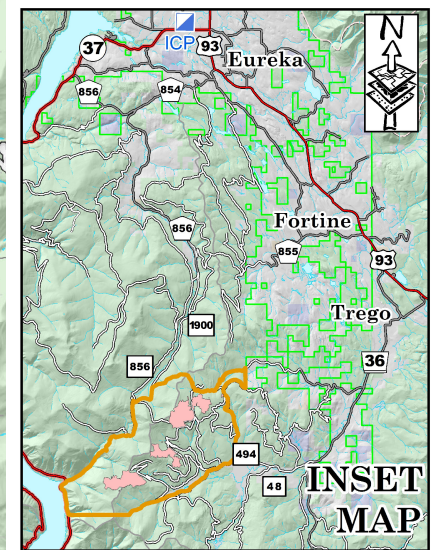

Public Information Map

Tenmile
MT-KNF-000174

and
Sterling Complex
MT-KNF-000205

Approx Acres
Edna 0.2ac / 100% contained
Pinkham Tower 984ac / 68% contained
Huckleberry 421ac / 70% contained
Swamp Creek 0.3ac / 100% contained
Tenmile 681ac / 100% contained

September 8, 2018

Legend

- Closure Area
- Uncontrolled Fire Edge
- Completed Line
- Completed Dozer Line