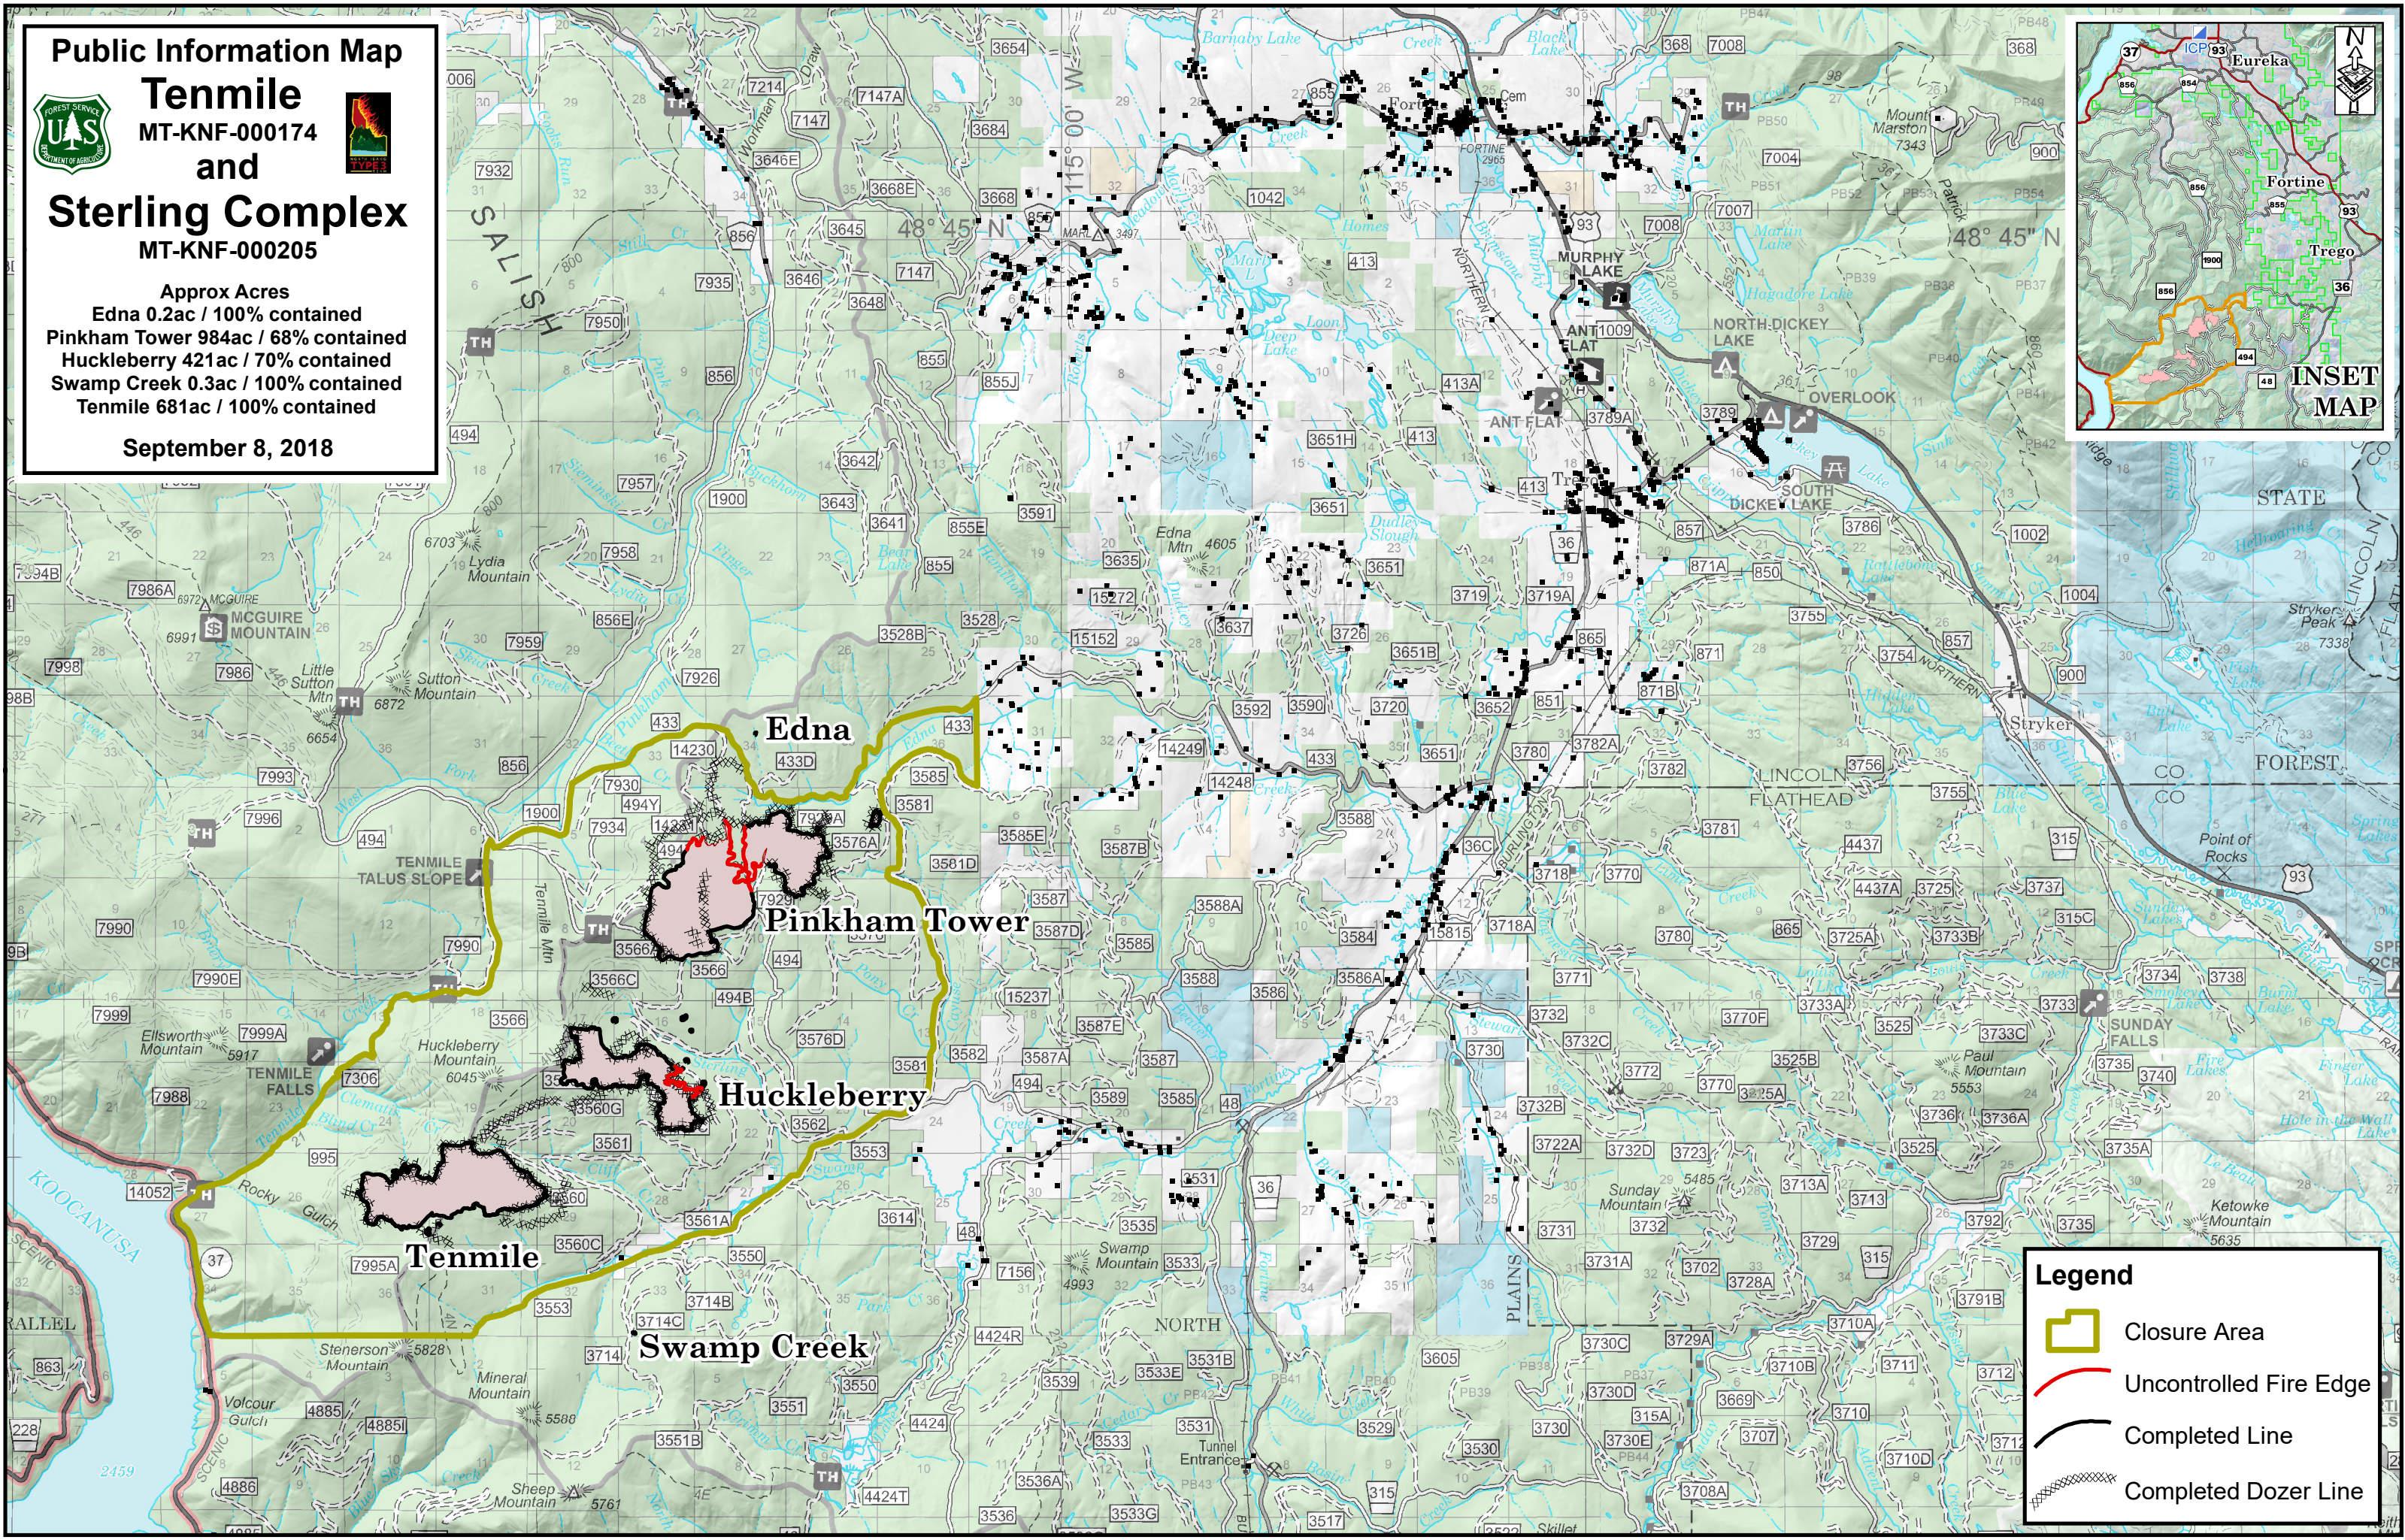

Public Information Map

Tenmile
MT-KNF-000174

and
Sterling Complex
MT-KNF-000205

Approx Acres
Edna 0.2ac / 100% contained
Pinkham Tower 984ac / 68% contained
Huckleberry 421ac / 70% contained
Swamp Creek 0.3ac / 100% contained
Tenmile 681ac / 100% contained

September 8, 2018

Legend

- Closure Area
- Uncontrolled Fire Edge
- Completed Line
- Completed Dozer Line