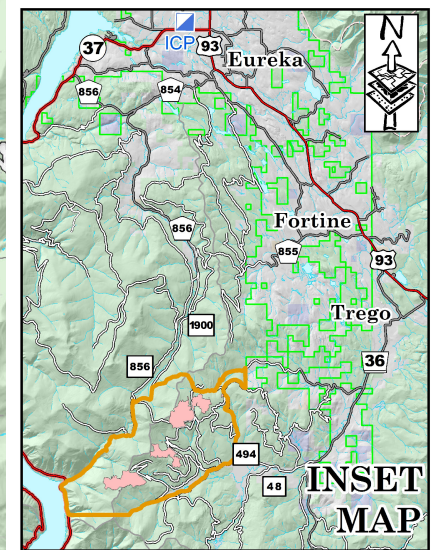

Public Information Map

**Tenmile**  
MT-KNF-000174

**Sterling Complex**  
MT-KNF-000205

Approx Acres  
Edna 0.2ac / 100% contained  
Pinkham Tower 984ac / 68% contained  
Huckleberry 421ac / 70% contained  
Swamp Creek 0.3ac / 100% contained  
Tenmile 681ac / 100% contained

September 9, 2018

**Legend**

- Closure Area
- Uncontrolled Fire Edge
- Completed Line
- Completed Dozer Line