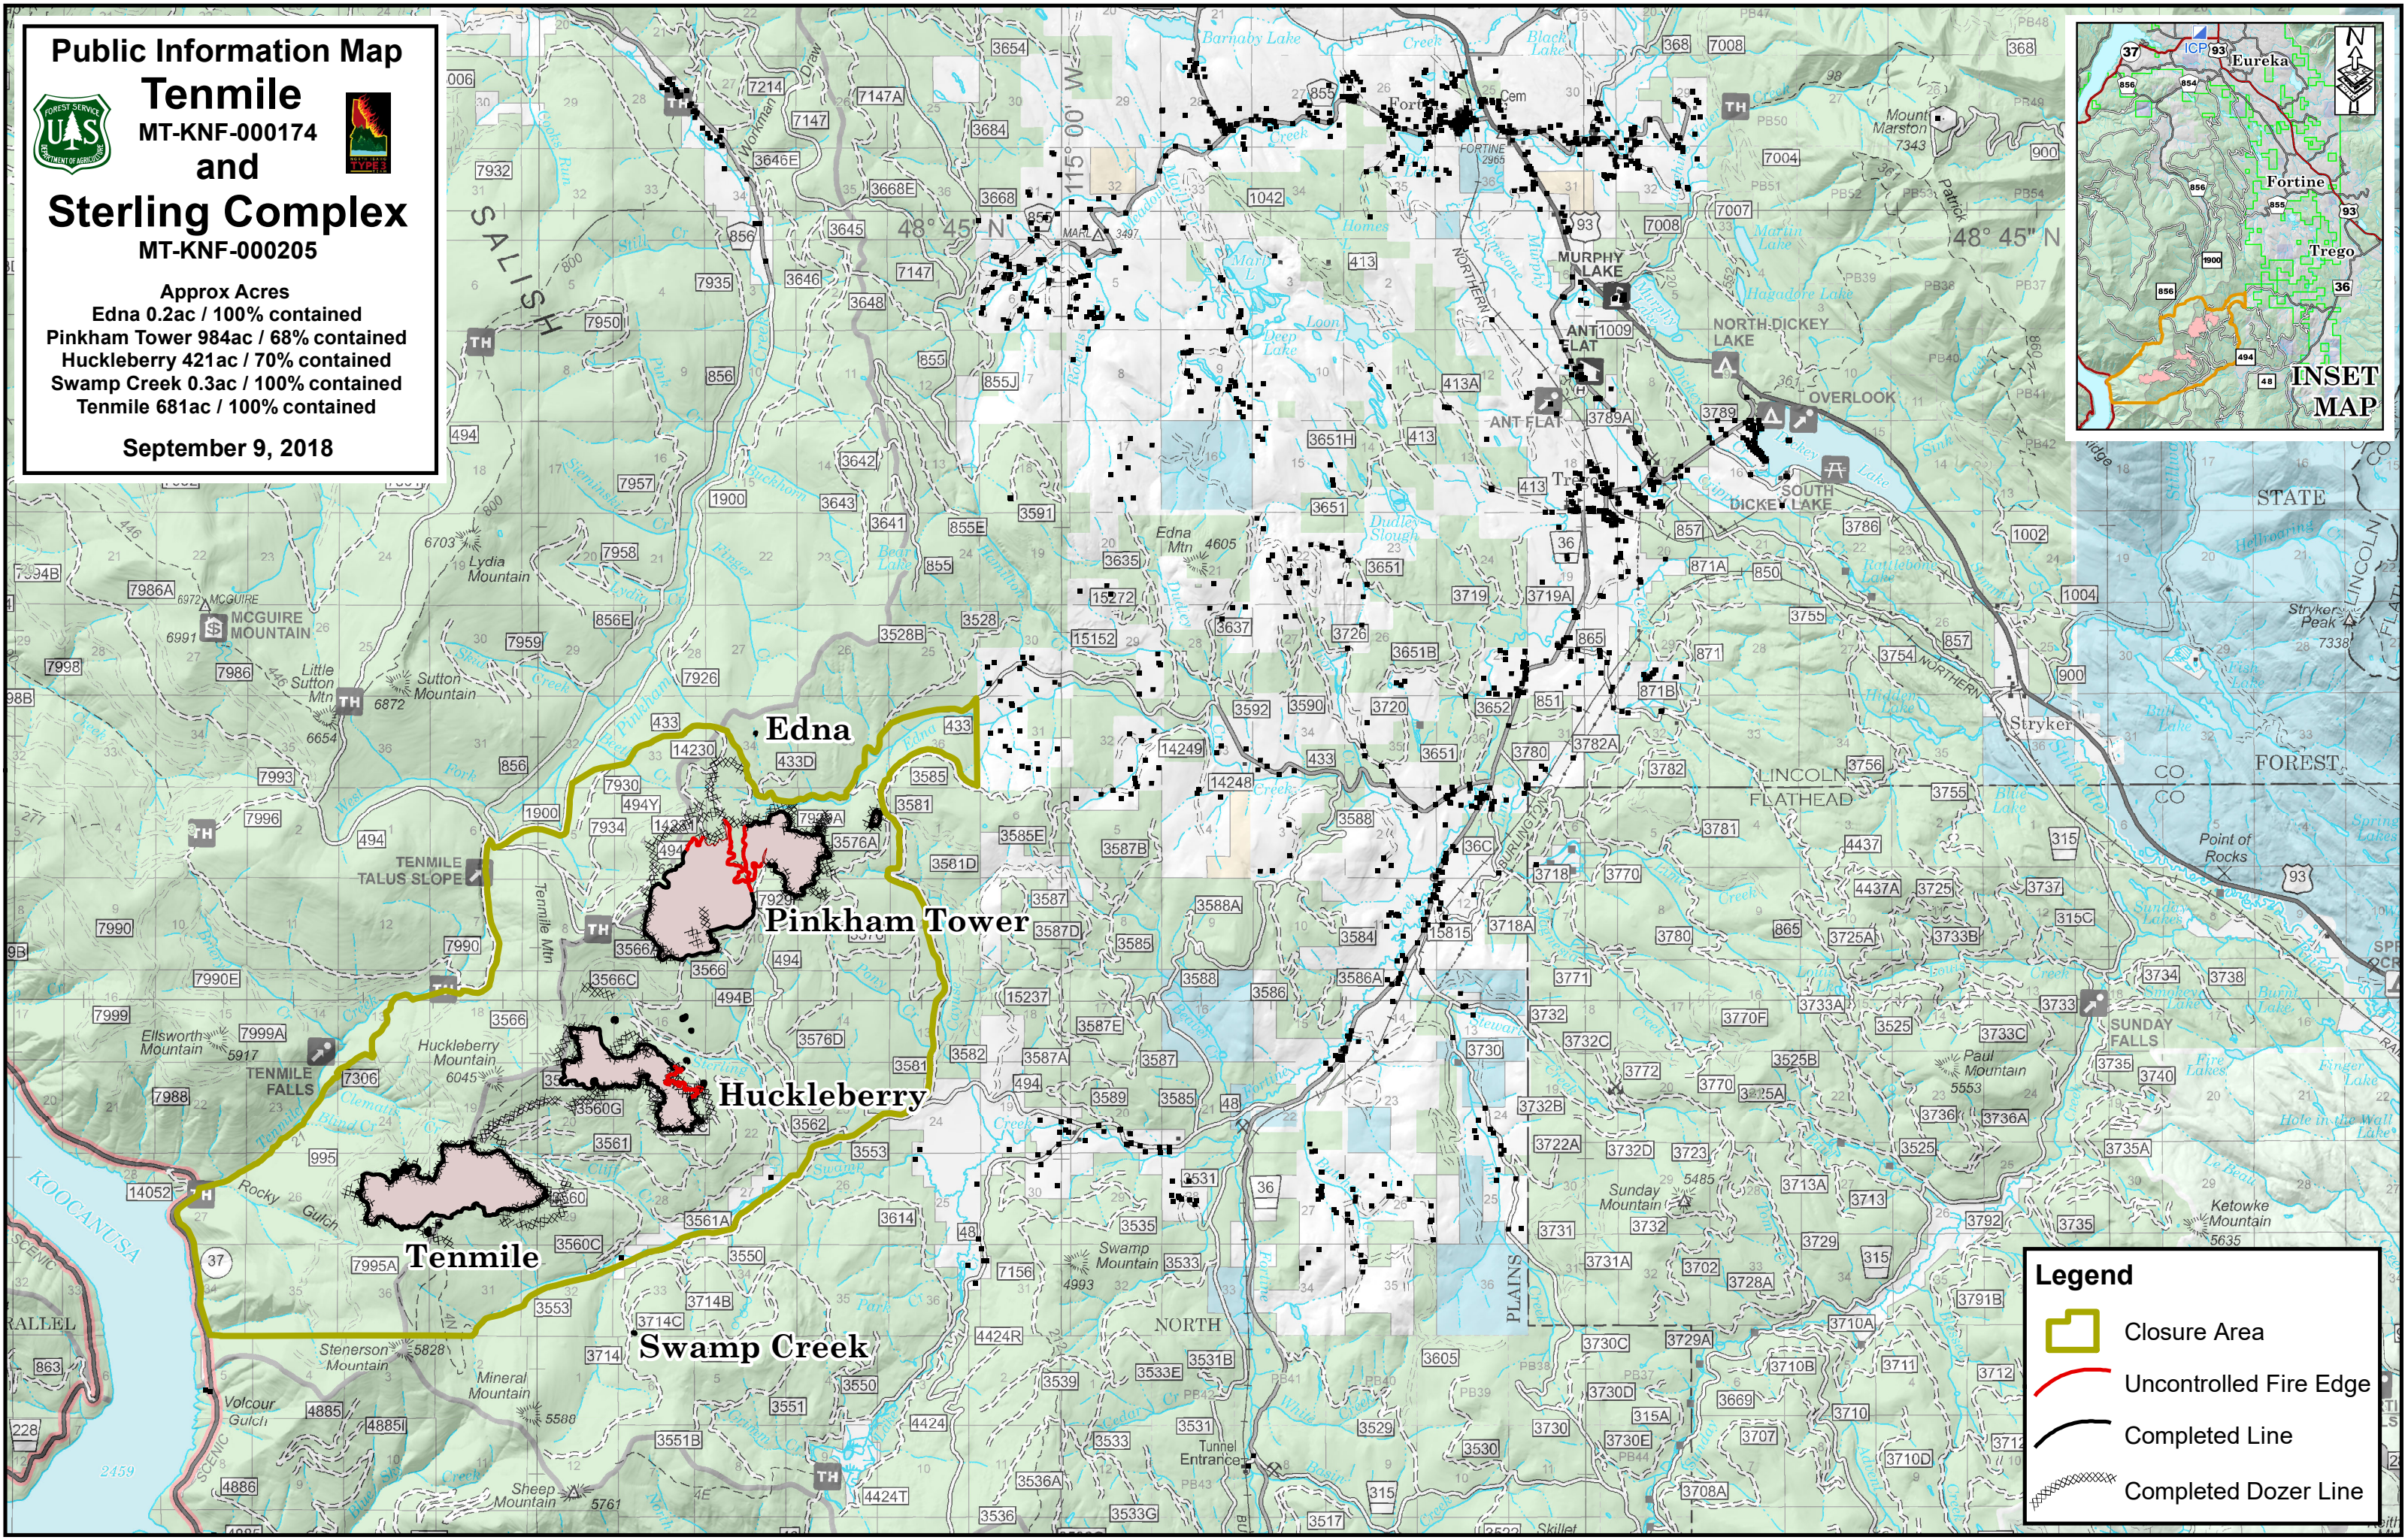

Public Information Map

**Tenmile**  
MT-KNF-000174

**Sterling Complex**  
MT-KNF-000205

Approx Acres  
Edna 0.2ac / 100% contained  
Pinkham Tower 984ac / 68% contained  
Huckleberry 421ac / 70% contained  
Swamp Creek 0.3ac / 100% contained  
Tenmile 681ac / 100% contained

September 9, 2018

**Legend**

- Closure Area
- Uncontrolled Fire Edge
- Completed Line
- Completed Dozer Line