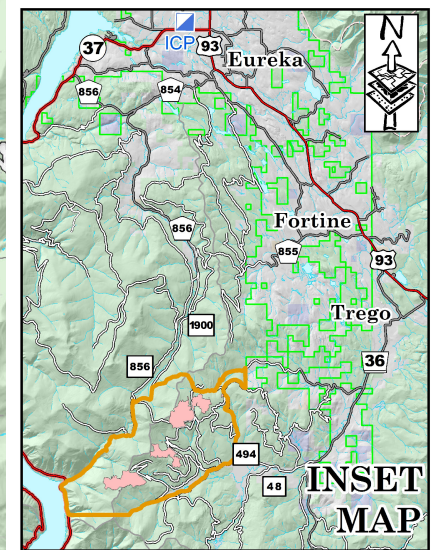

Public Information Map

Tenmile  
MT-KNF-000174

and  
Sterling Complex  
MT-KNF-000205

Approx Acres  
Edna 0.2ac / 100% contained  
Pinkham Tower 984ac / 68% contained  
Huckleberry 421ac / 70% contained  
Swamp Creek 0.3ac / 100% contained  
Tenmile 681ac / 100% contained

September 10, 2018

**Legend**

- Closure Area
- Uncontrolled Fire Edge
- Completed Line
- Completed Dozer Line