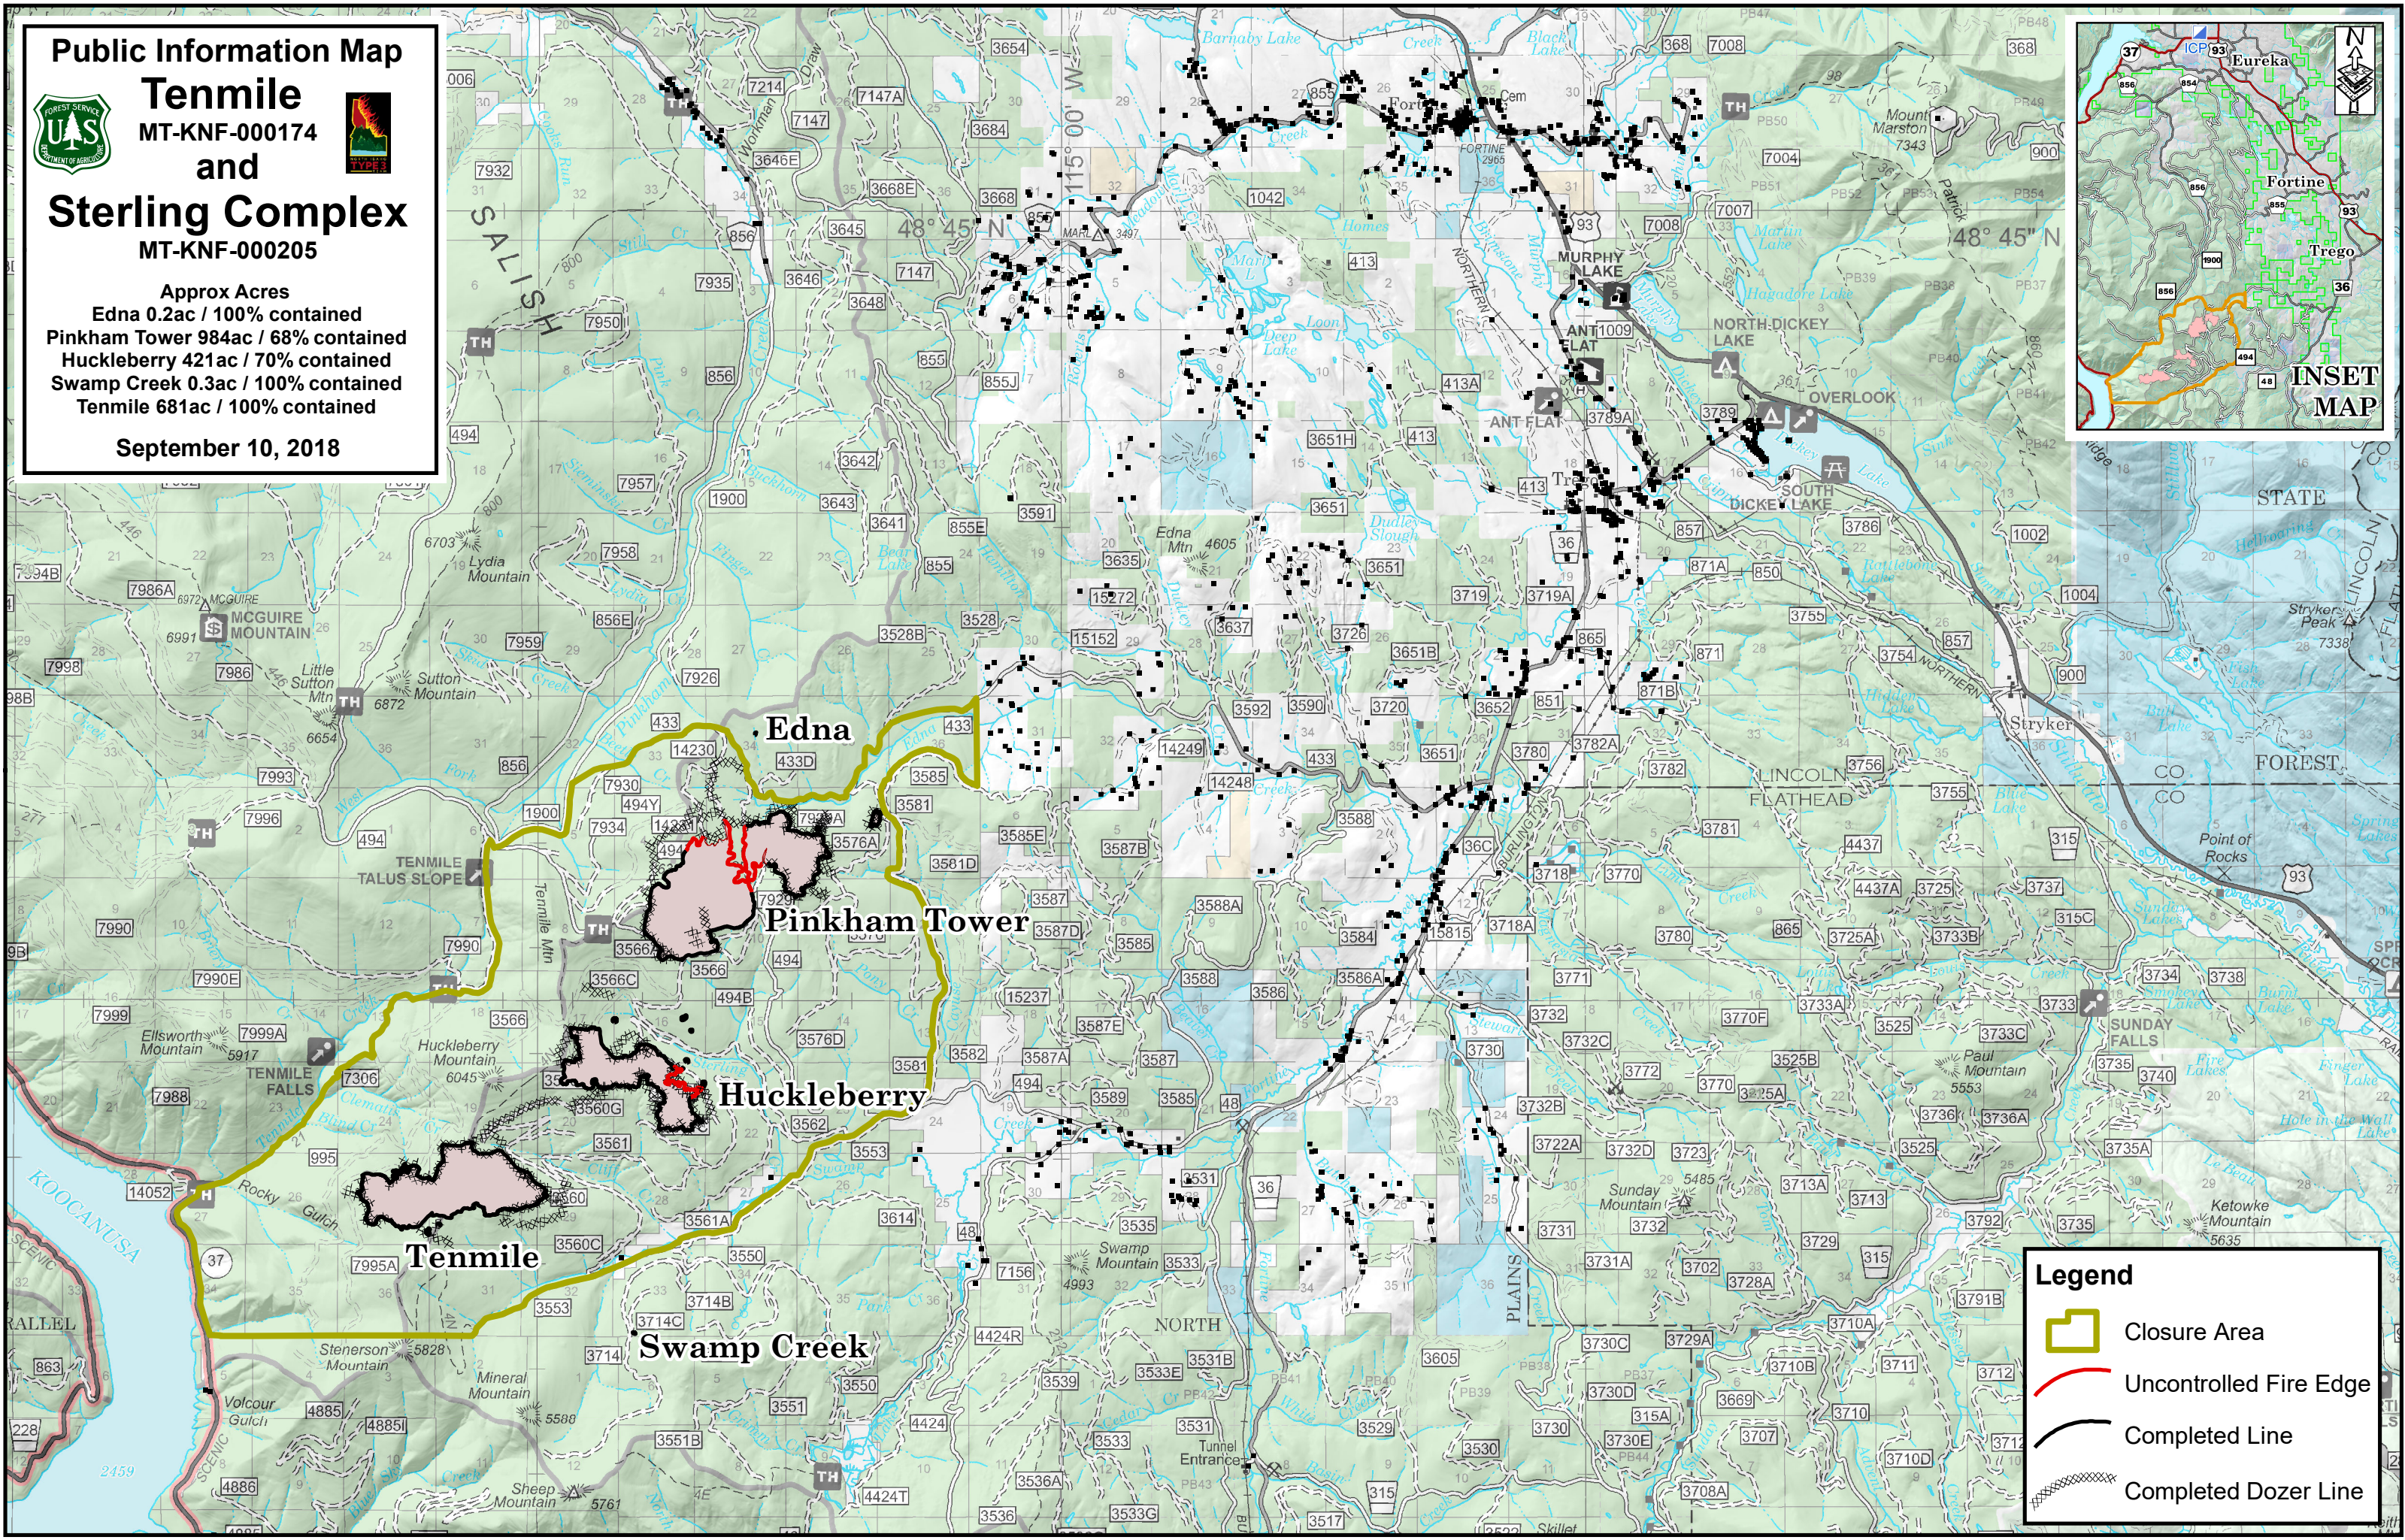

Public Information Map

Tenmile  
MT-KNF-000174

and  
Sterling Complex  
MT-KNF-000205

Approx Acres  
Edna 0.2ac / 100% contained  
Pinkham Tower 984ac / 68% contained  
Huckleberry 421ac / 70% contained  
Swamp Creek 0.3ac / 100% contained  
Tenmile 681ac / 100% contained

September 10, 2018

**Legend**

- Closure Area
- Uncontrolled Fire Edge
- Completed Line
- Completed Dozer Line