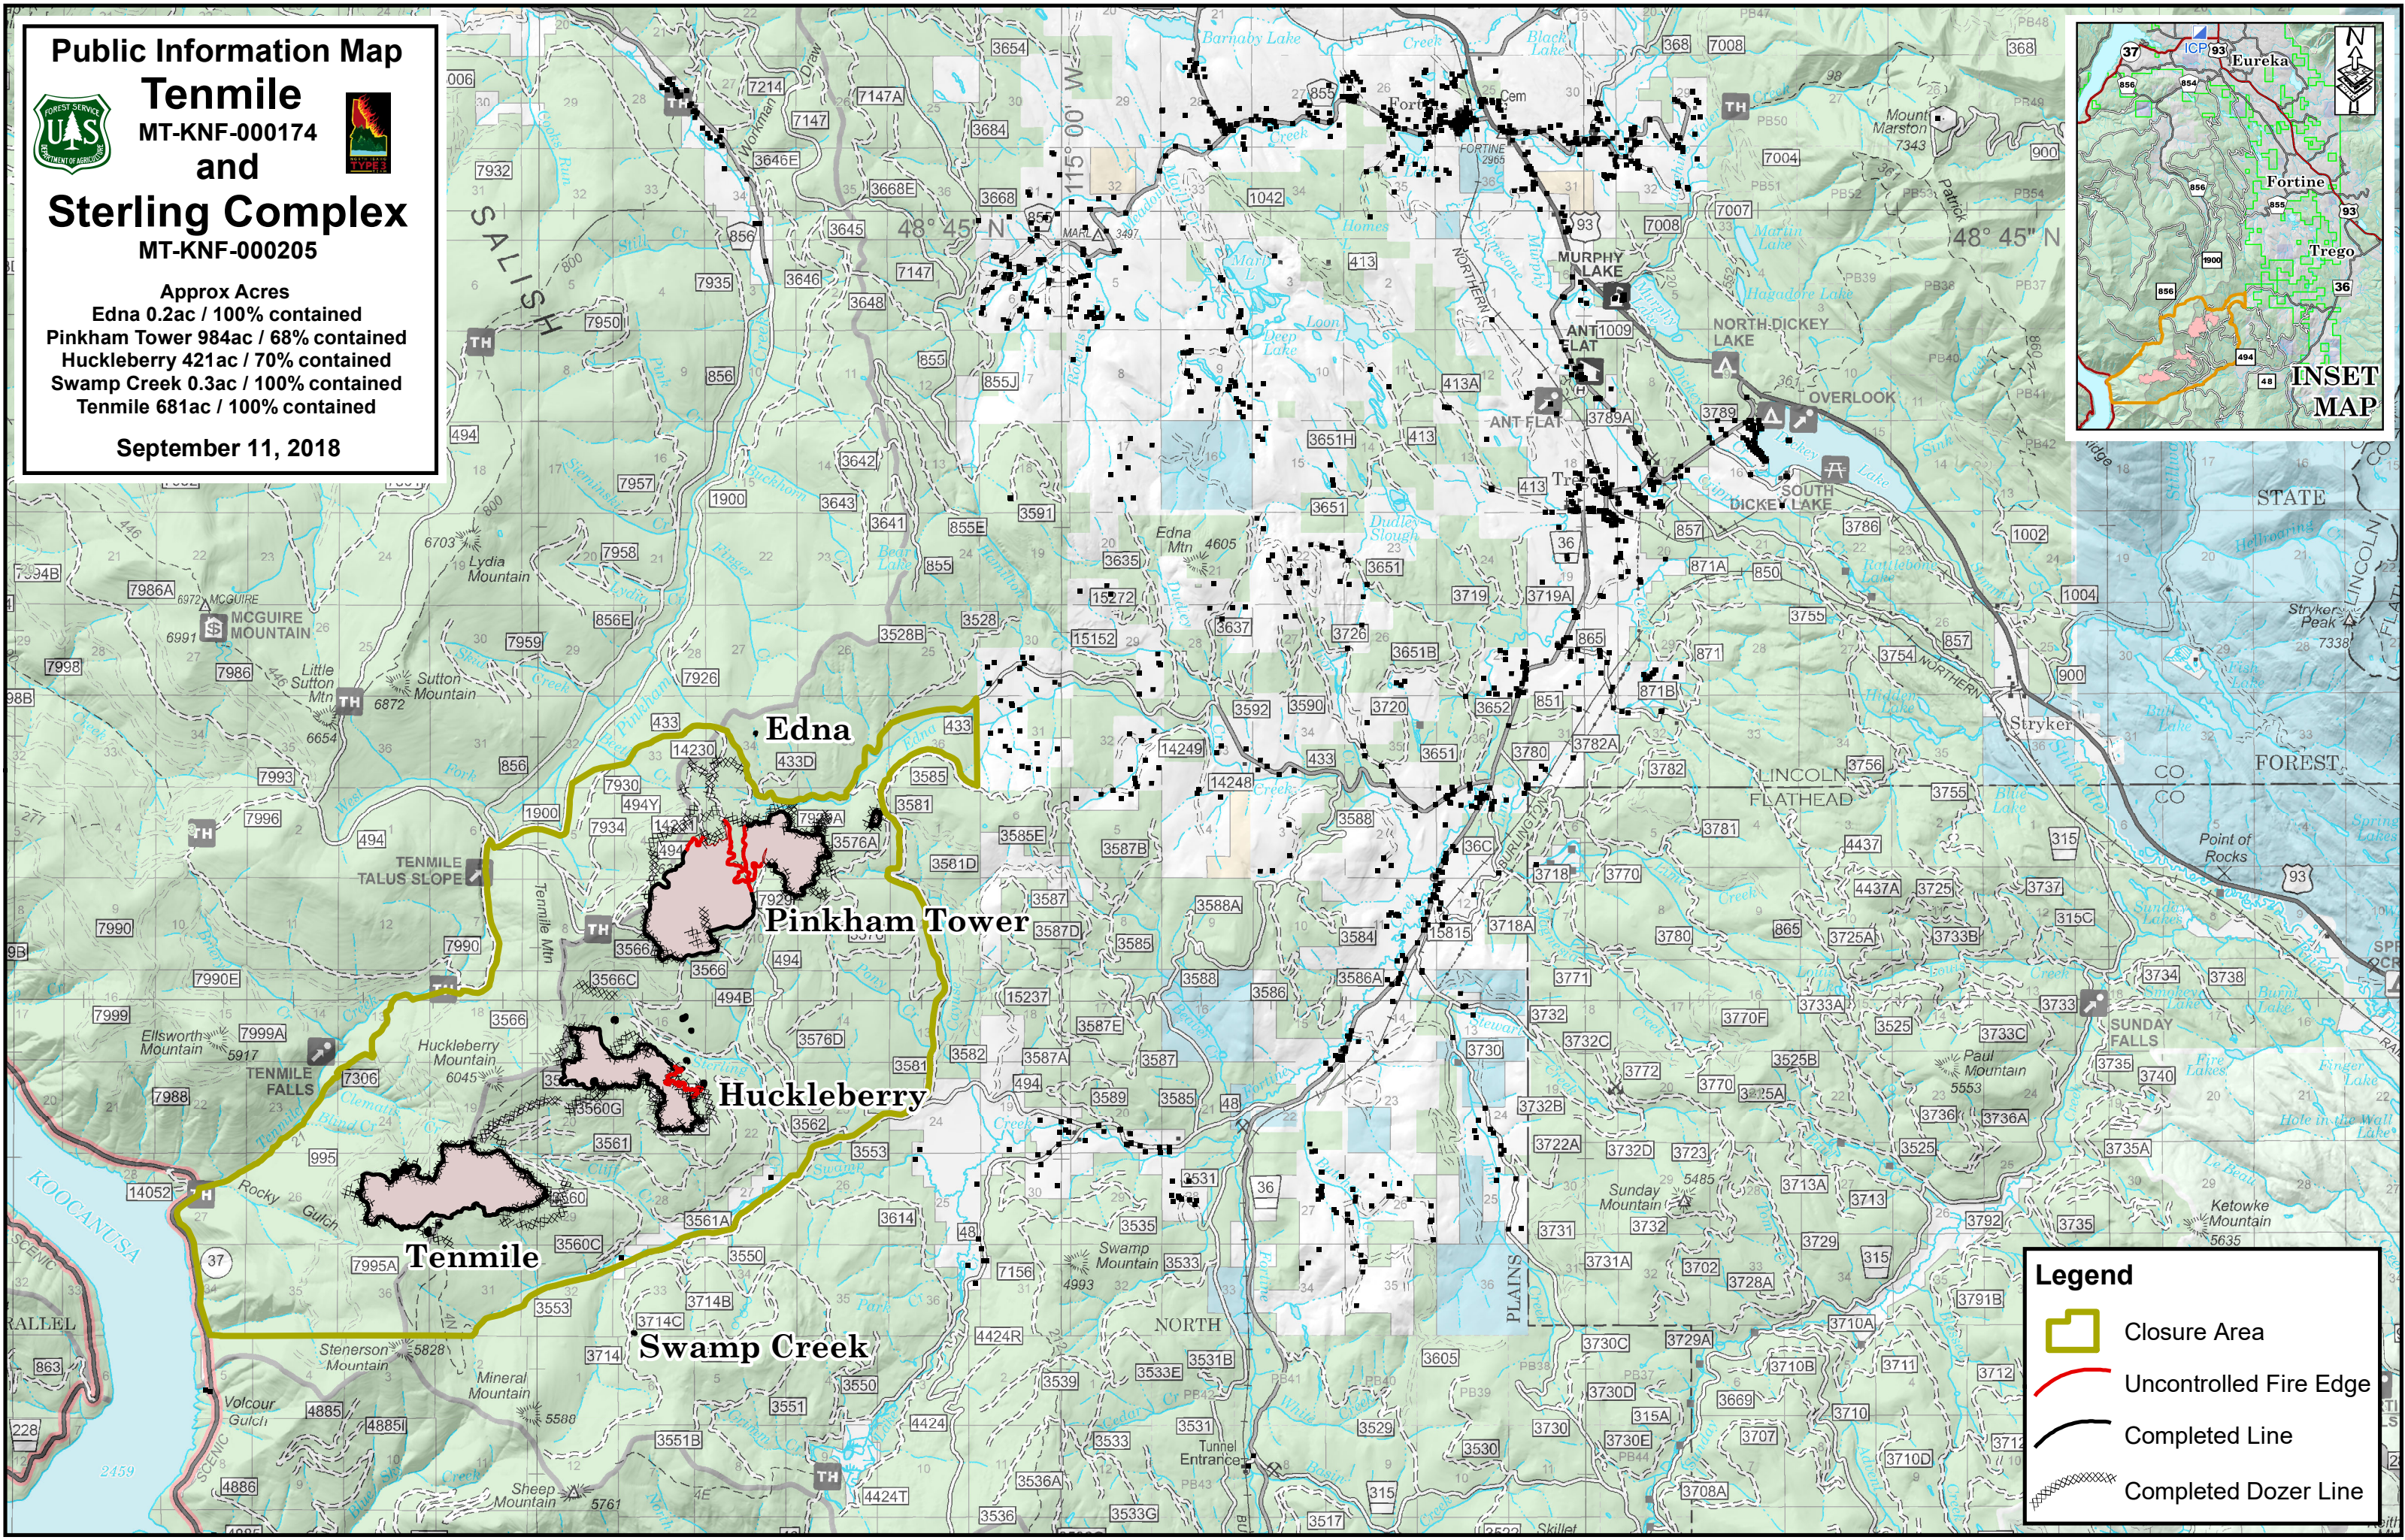

Public Information Map

Tenmile
MT-KNF-000174

and
Sterling Complex
MT-KNF-000205

Approx Acres
Edna 0.2ac / 100% contained
Pinkham Tower 984ac / 68% contained
Huckleberry 421ac / 70% contained
Swamp Creek 0.3ac / 100% contained
Tenmile 681ac / 100% contained

September 11, 2018

Legend

-  Closure Area
-  Uncontrolled Fire Edge
-  Completed Line
-  Completed Dozer Line