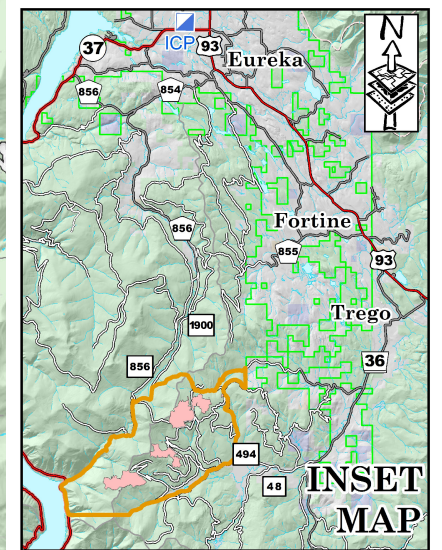

Public Information Map

Tenmile
MT-KNF-000174

and
Sterling Complex
MT-KNF-000205

Approx Acres
Edna 0.2ac / 100% contained
Pinkham Tower 984ac / 68% contained
Huckleberry 421ac / 70% contained
Swamp Creek 0.3ac / 100% contained
Tenmile 681ac / 100% contained

September 11, 2018

Legend

-  Closure Area
-  Uncontrolled Fire Edge
-  Completed Line
-  Completed Dozer Line