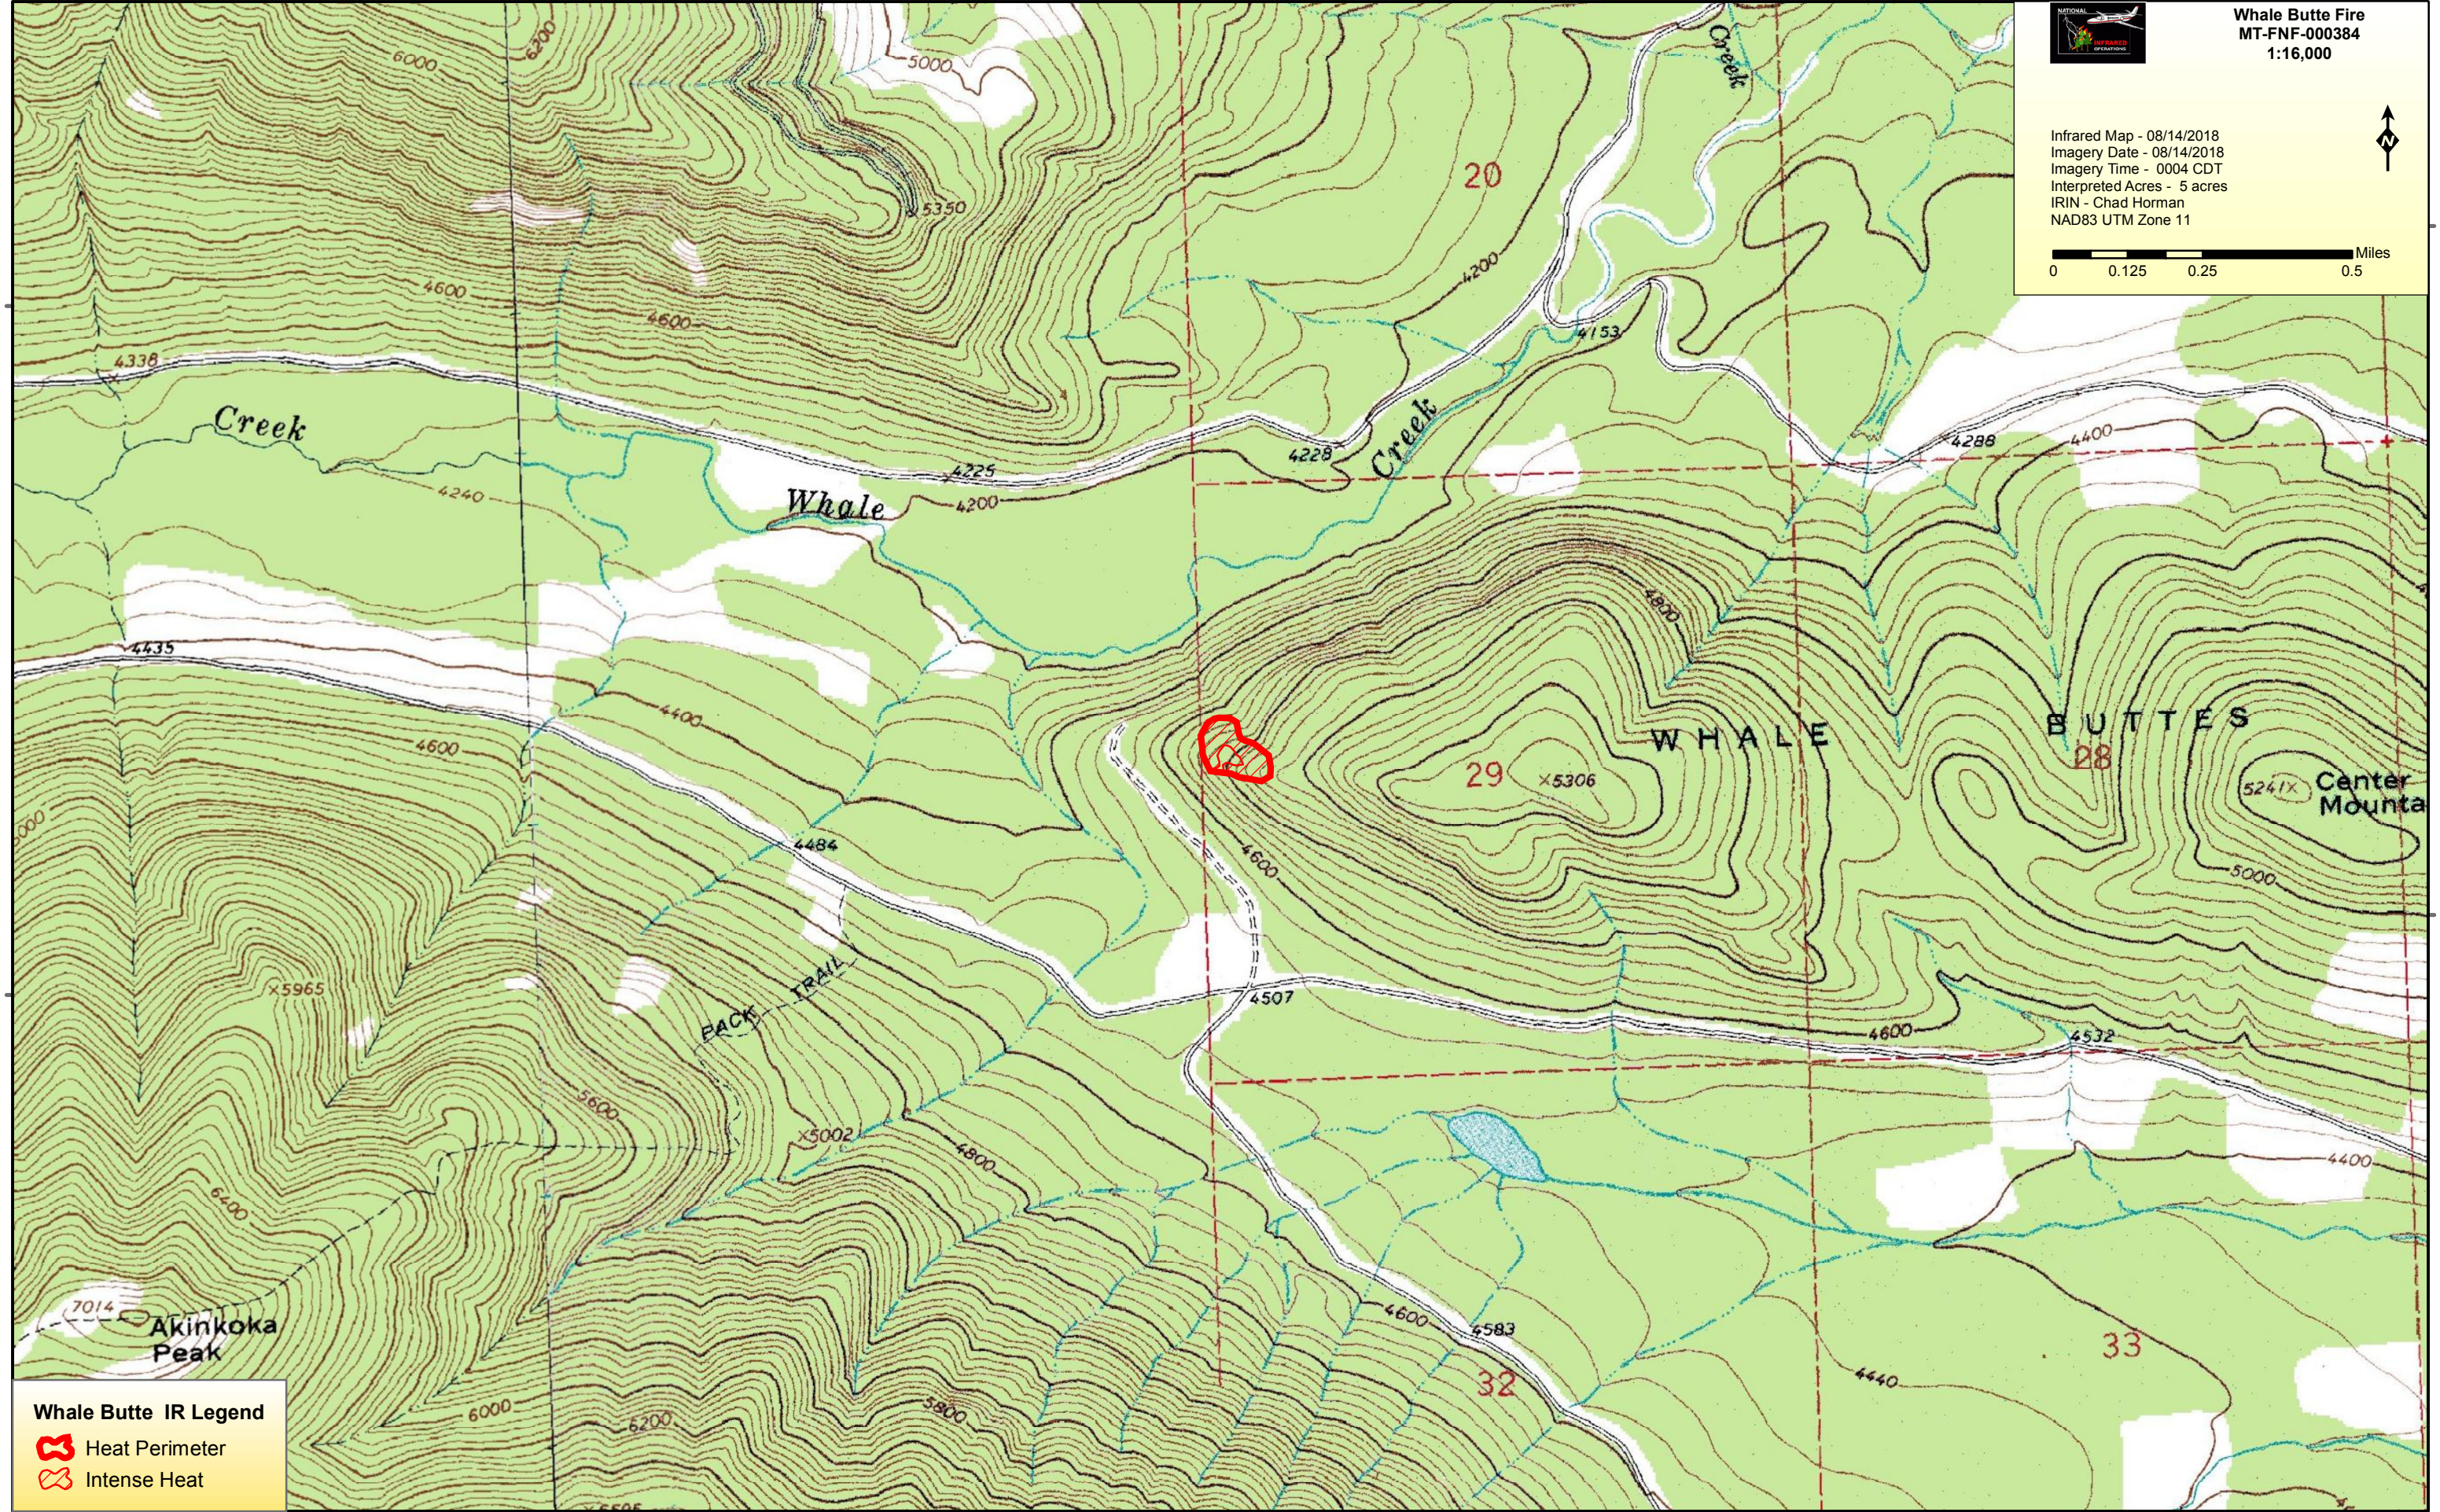

114°30'0"W

Whale Butte Fire  
MT-FNF-000384  
1:16,000

Infrared Map - 08/14/2018  
Imagery Date - 08/14/2018  
Imagery Time - 0004 CDT  
Interpreted Acres - 5 acres  
IRIN - Chad Horman  
NAD83 UTM Zone 11

Whale Butte IR Legend

- Heat Perimeter
- Intense Heat

114°30'0"W