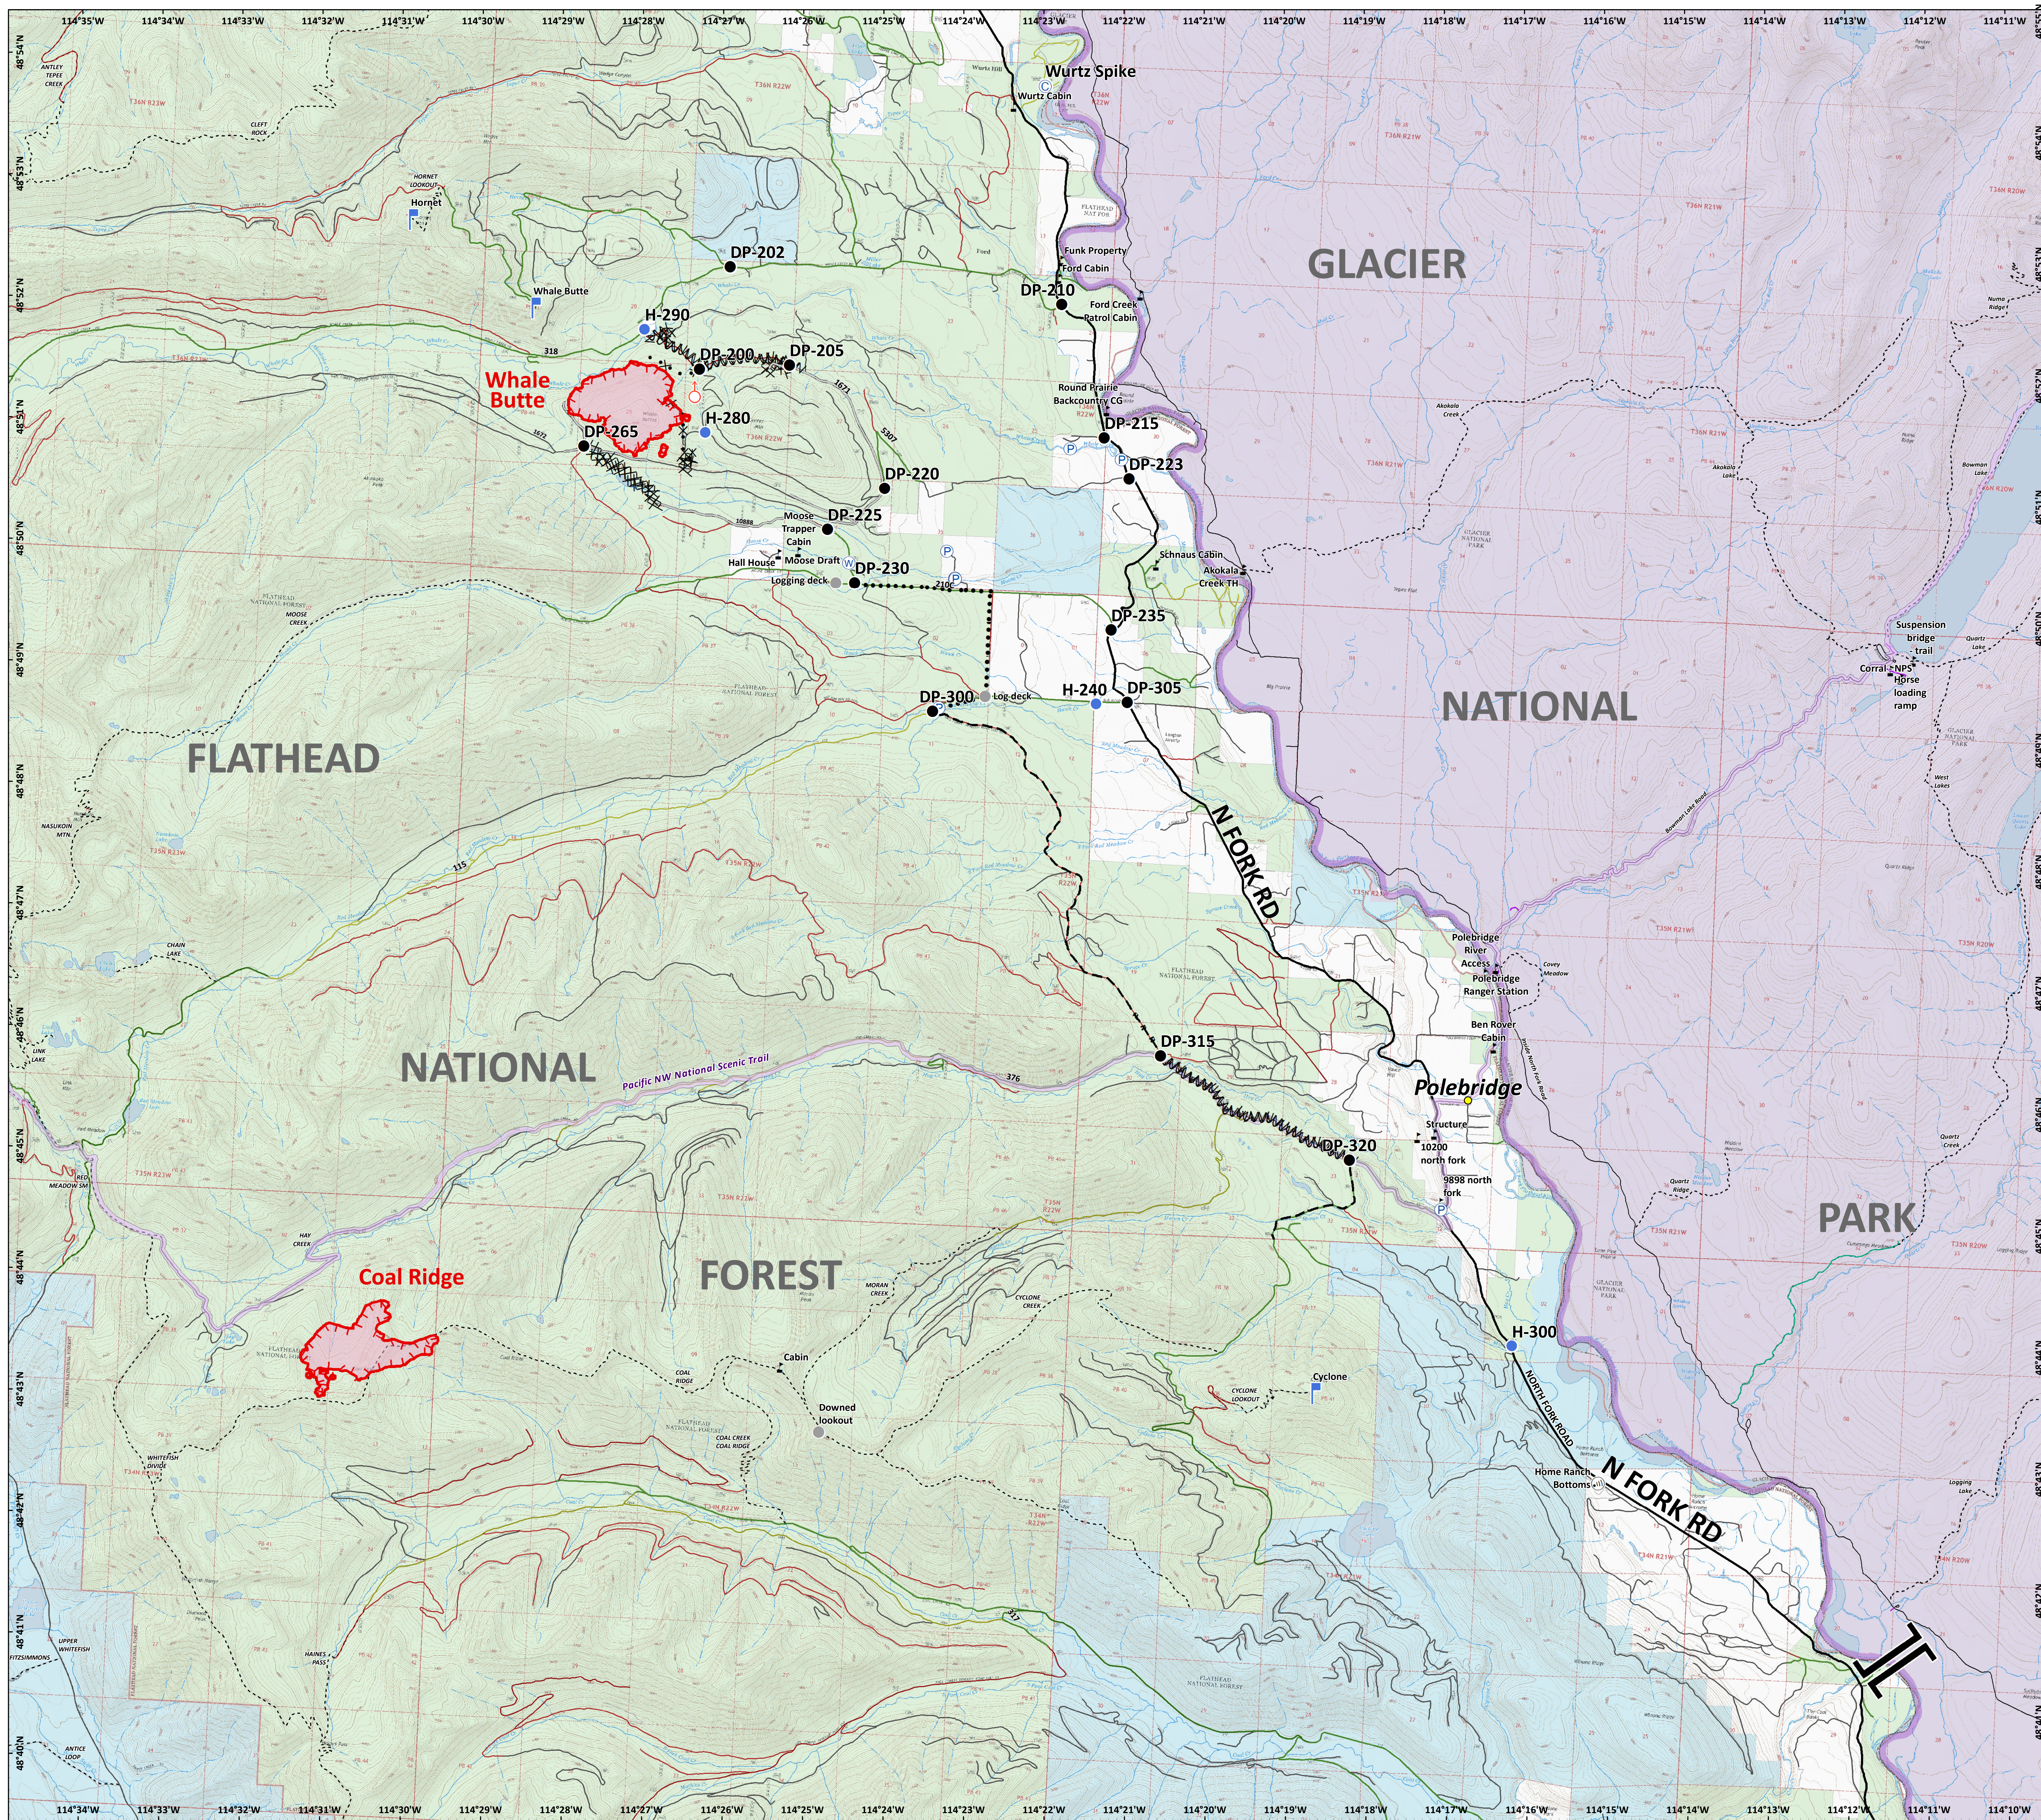

Whale Butte

MT-FNF-384

Approx 351 acres
8/22 2140hrs

Coal Ridge

MT-FNF-377

Approx 280 acres
8/22 2140hrs

Branch I

8/24 Day

- Camp
- Drop Point
- Helispot
- Internet Access
- Lookout
- Pump
- Spot Fire
- Water Source
- Water Tank
- Value at Risk
- Other
- Branch Break
- Uncontrolled Fire Edge
- Completed Dozer Line
- Road as Completed Line
- Access or Improved Road
- Proposed Dozer Line
- Fire Break Planned or Incomplete
- Planned Fire Line
- Planned Secondary Line
- Wildfire Daily Fire Perimeter
- Value at Risk
- Forest Service
- National Park Service
- Other
- Private
- State