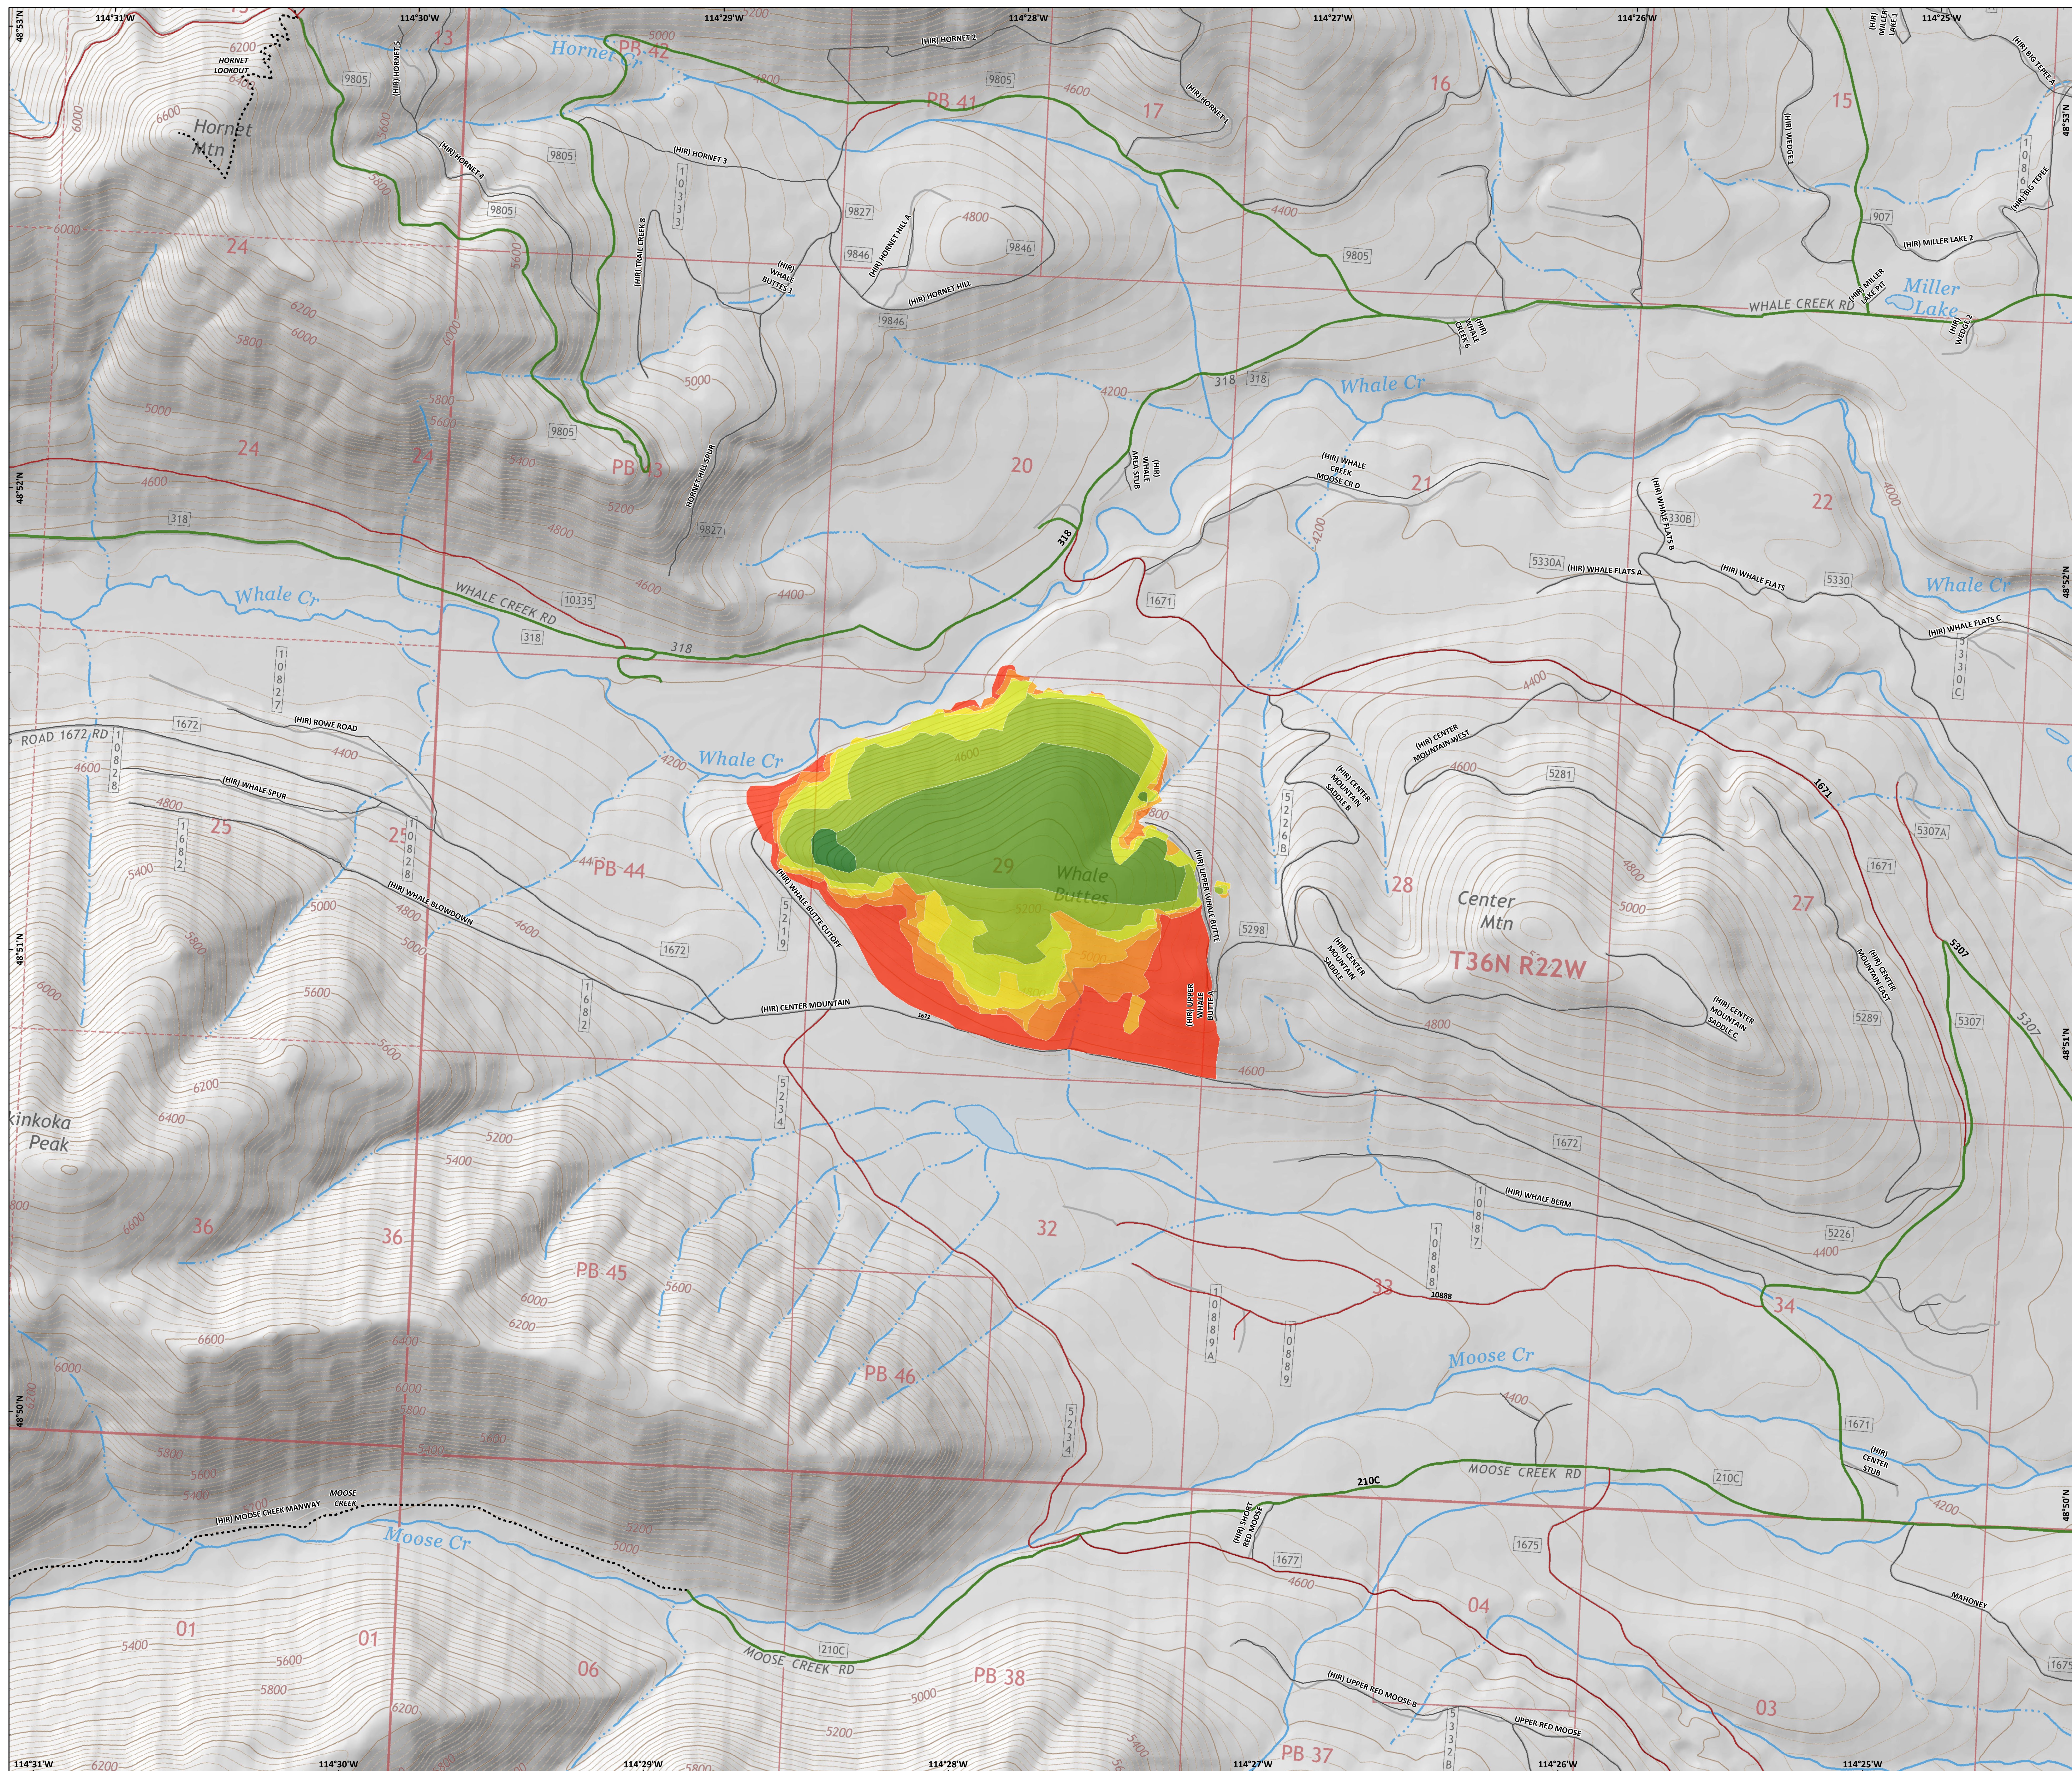

Whale Butte

8/26/2018 Day

Approx 489 acres
as of 8/24/18
2233 hrs

Progression

Date, Total Growth, Total Acres