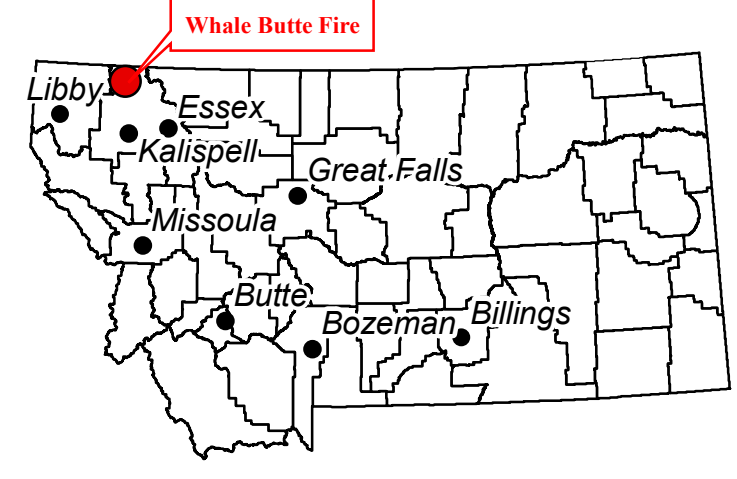

# Whale Butte Fire Progression Map

MT-FNF-000384  
September 1, 2018

0 0.125 0.25 0.5 Miles

▲ Hornet Mountain

▲ Akinkoka Peak

▲ Whale Buttes

▲ Center Mountain

	Date	Acres	Growth
	August 13, 2018	5	5
	August 14-16, 2018	139	134
	August 17-18, 2018	251	112
	August 19-20, 2018	311	60
	August 21, 2018	327	16
	August 22, 2018	351	25
	August 23, 2018	388	37
	August 24, 2018	489	101
	August 25, 2018	510	21
	August 26-29, 2018	511	0
	August 30-31, 2018	515	4