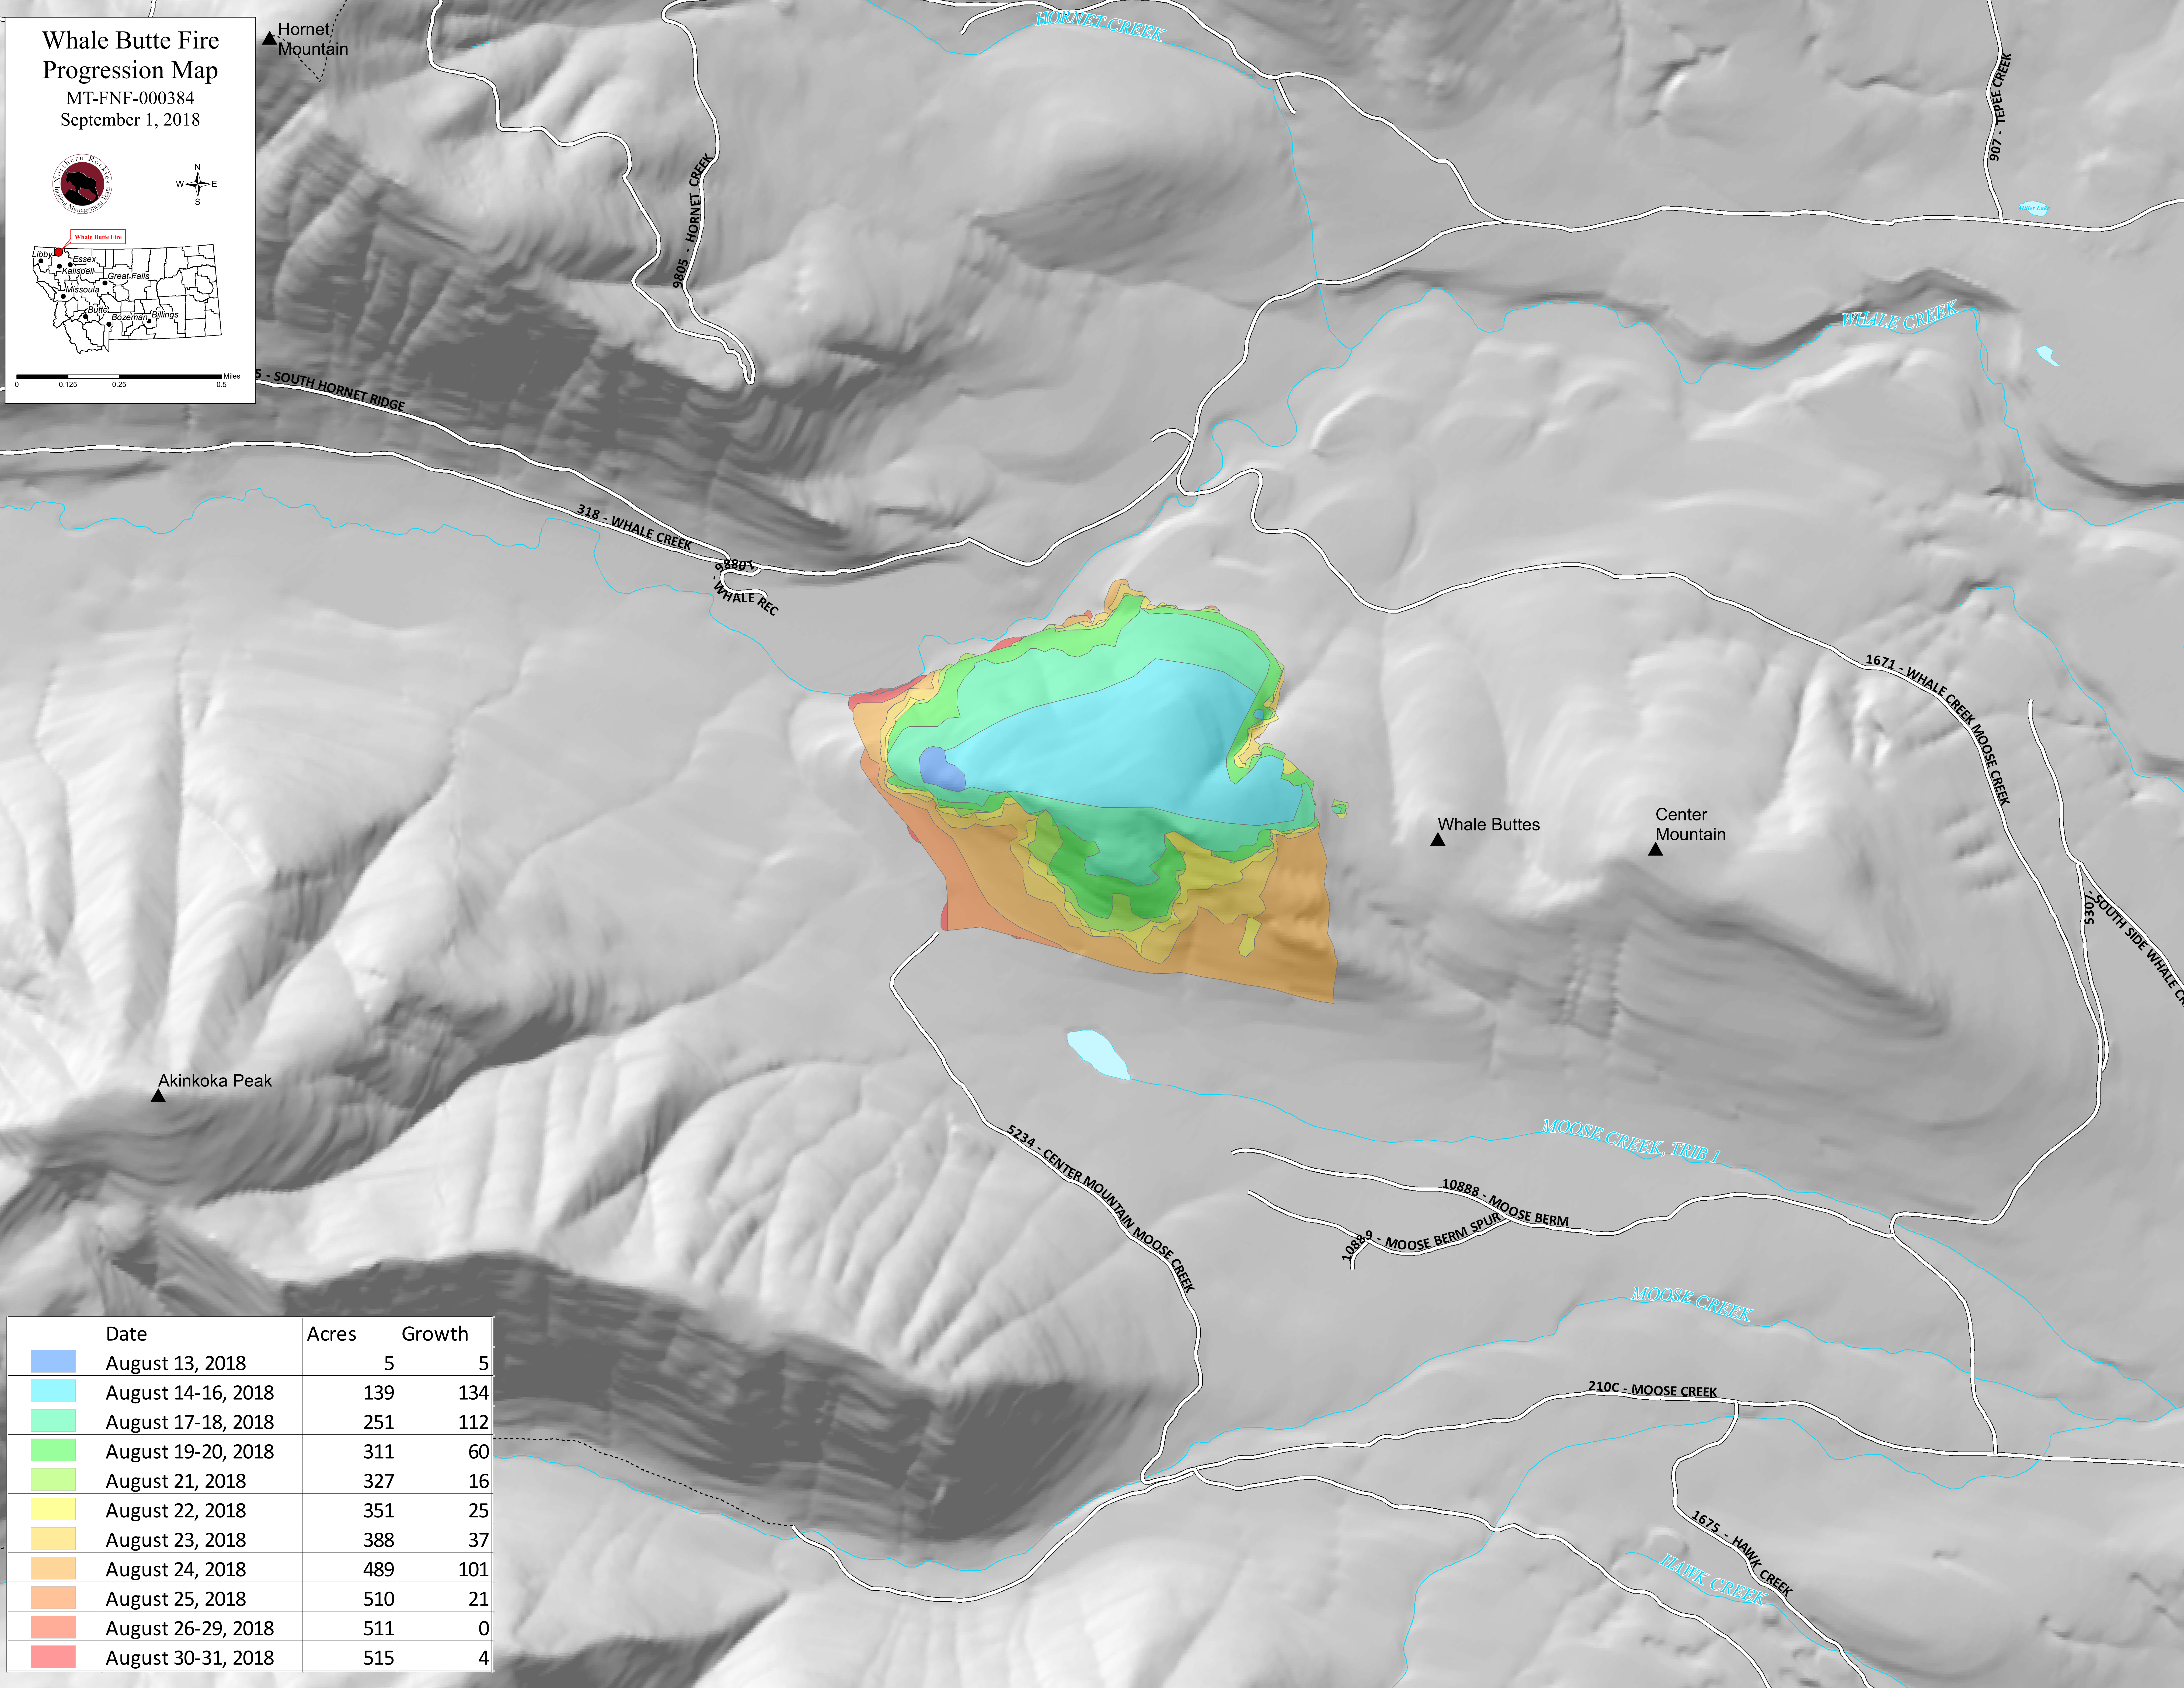

# Whale Butte Fire Progression Map

MT-FNF-000384  
September 1, 2018

0 0.125 0.25 0.5 Miles

▲ Hornet Mountain

▲ Akinkoka Peak

▲ Whale Buttes

▲ Center Mountain

	Date	Acres	Growth
	August 13, 2018	5	5
	August 14-16, 2018	139	134
	August 17-18, 2018	251	112
	August 19-20, 2018	311	60
	August 21, 2018	327	16
	August 22, 2018	351	25
	August 23, 2018	388	37
	August 24, 2018	489	101
	August 25, 2018	510	21
	August 26-29, 2018	511	0
	August 30-31, 2018	515	4