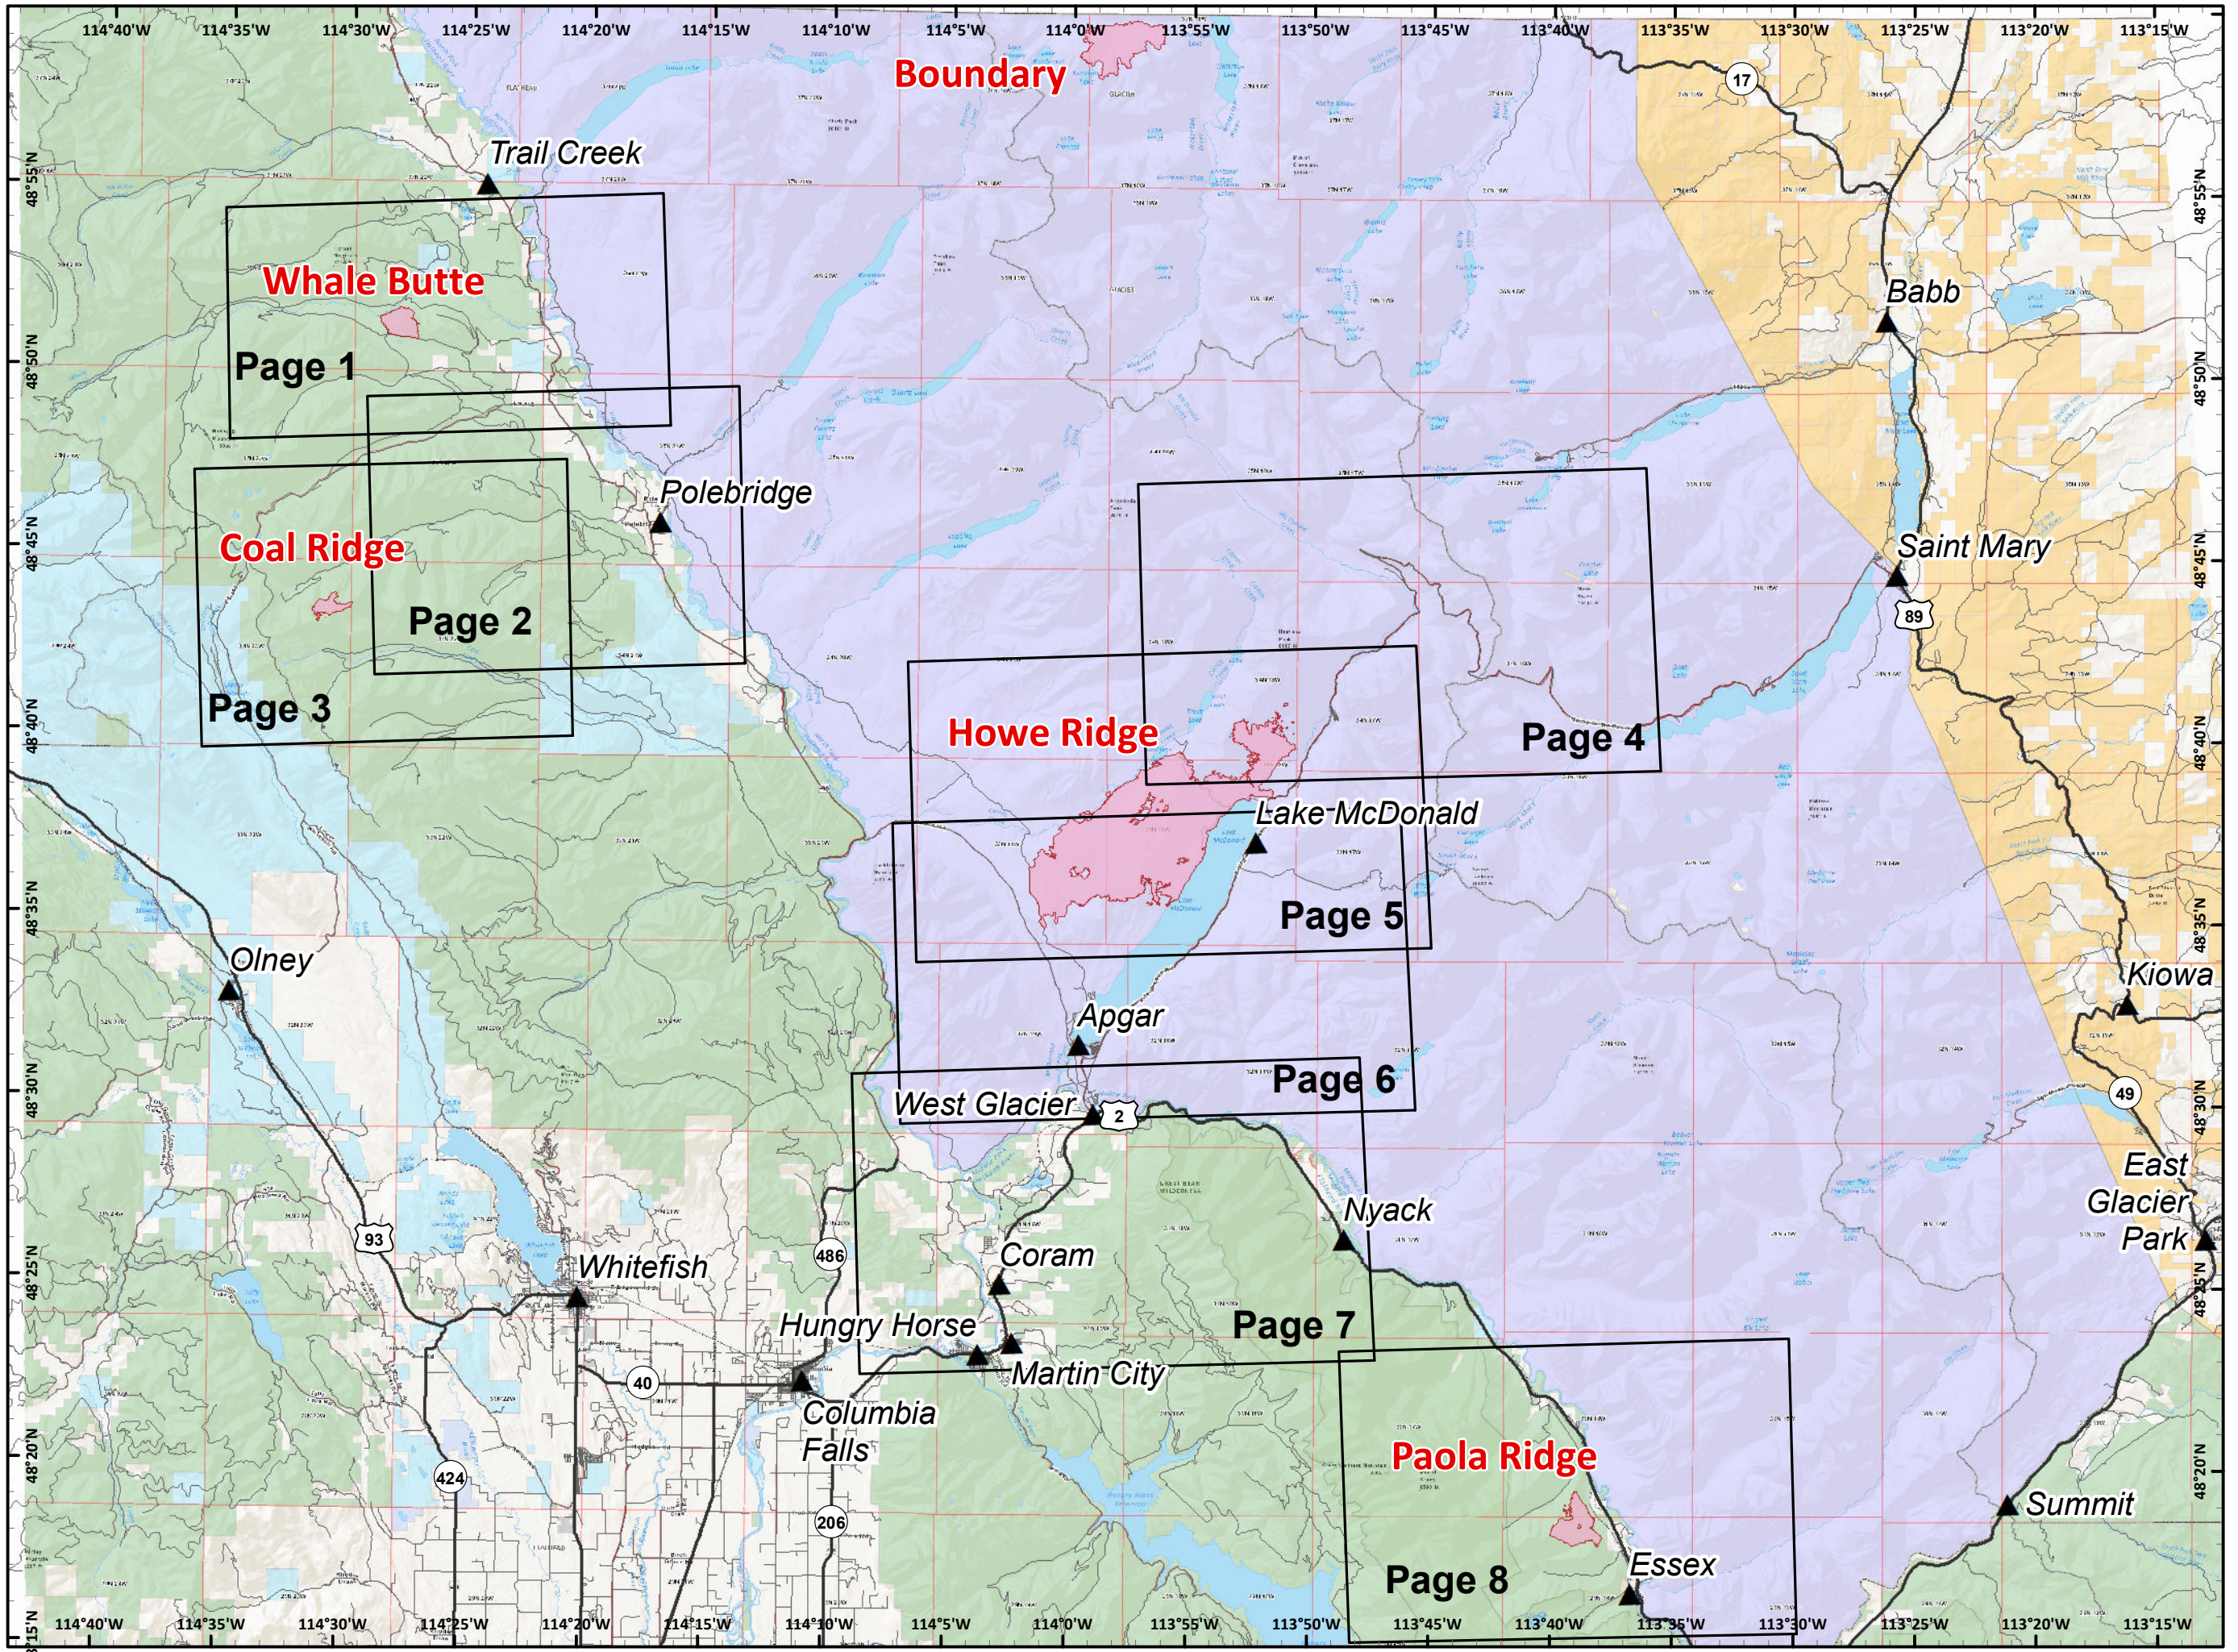

Howe Ridge - MT-GNP-369
Coal Ridge - MT-FNF-377
Paola Ridge - MT-FNF-374
Whale Butte - MT-FNF-384

9/7/2018

IAP

Wildfire Daily Fire Perimeter

Coordinate System: NAD 1983 UTM Zone 12N
Datum: North American 1983
Prepared by: Admin
9/6/2018 2043 hrs