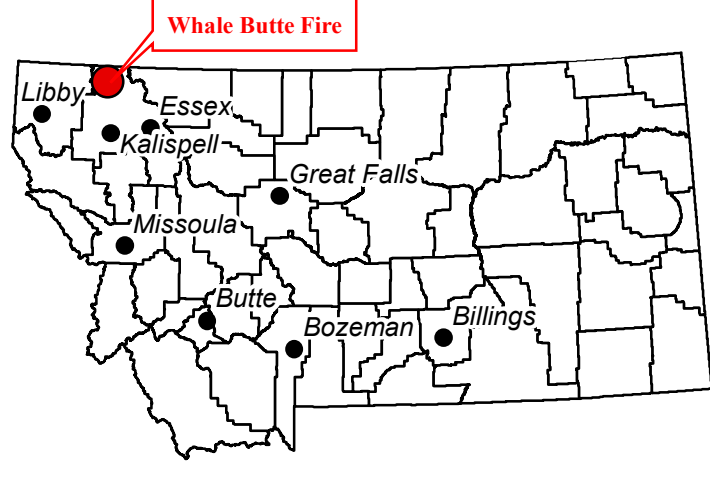

Whale Butte Fire Progression Map

MT-FNF-000384
September 10, 2018

0 0.125 0.25 0.5 Miles

▲ Hornet Mountain

▲ Akinkoka Peak

▲ Whale Buttes

▲ Center Mountain

	Date	Acres	Growth
	August 13, 2018	5	5
	August 14-16, 2018	139	134
	August 17-18, 2018	251	112
	August 19-20, 2018	311	60
	August 21, 2018	327	16
	August 22, 2018	351	25
	August 23, 2018	388	37
	August 24, 2018	489	101
	August 25, 2018	510	21
	August 26-29, 2018	511	0
	August 30-31, 2018	515	4