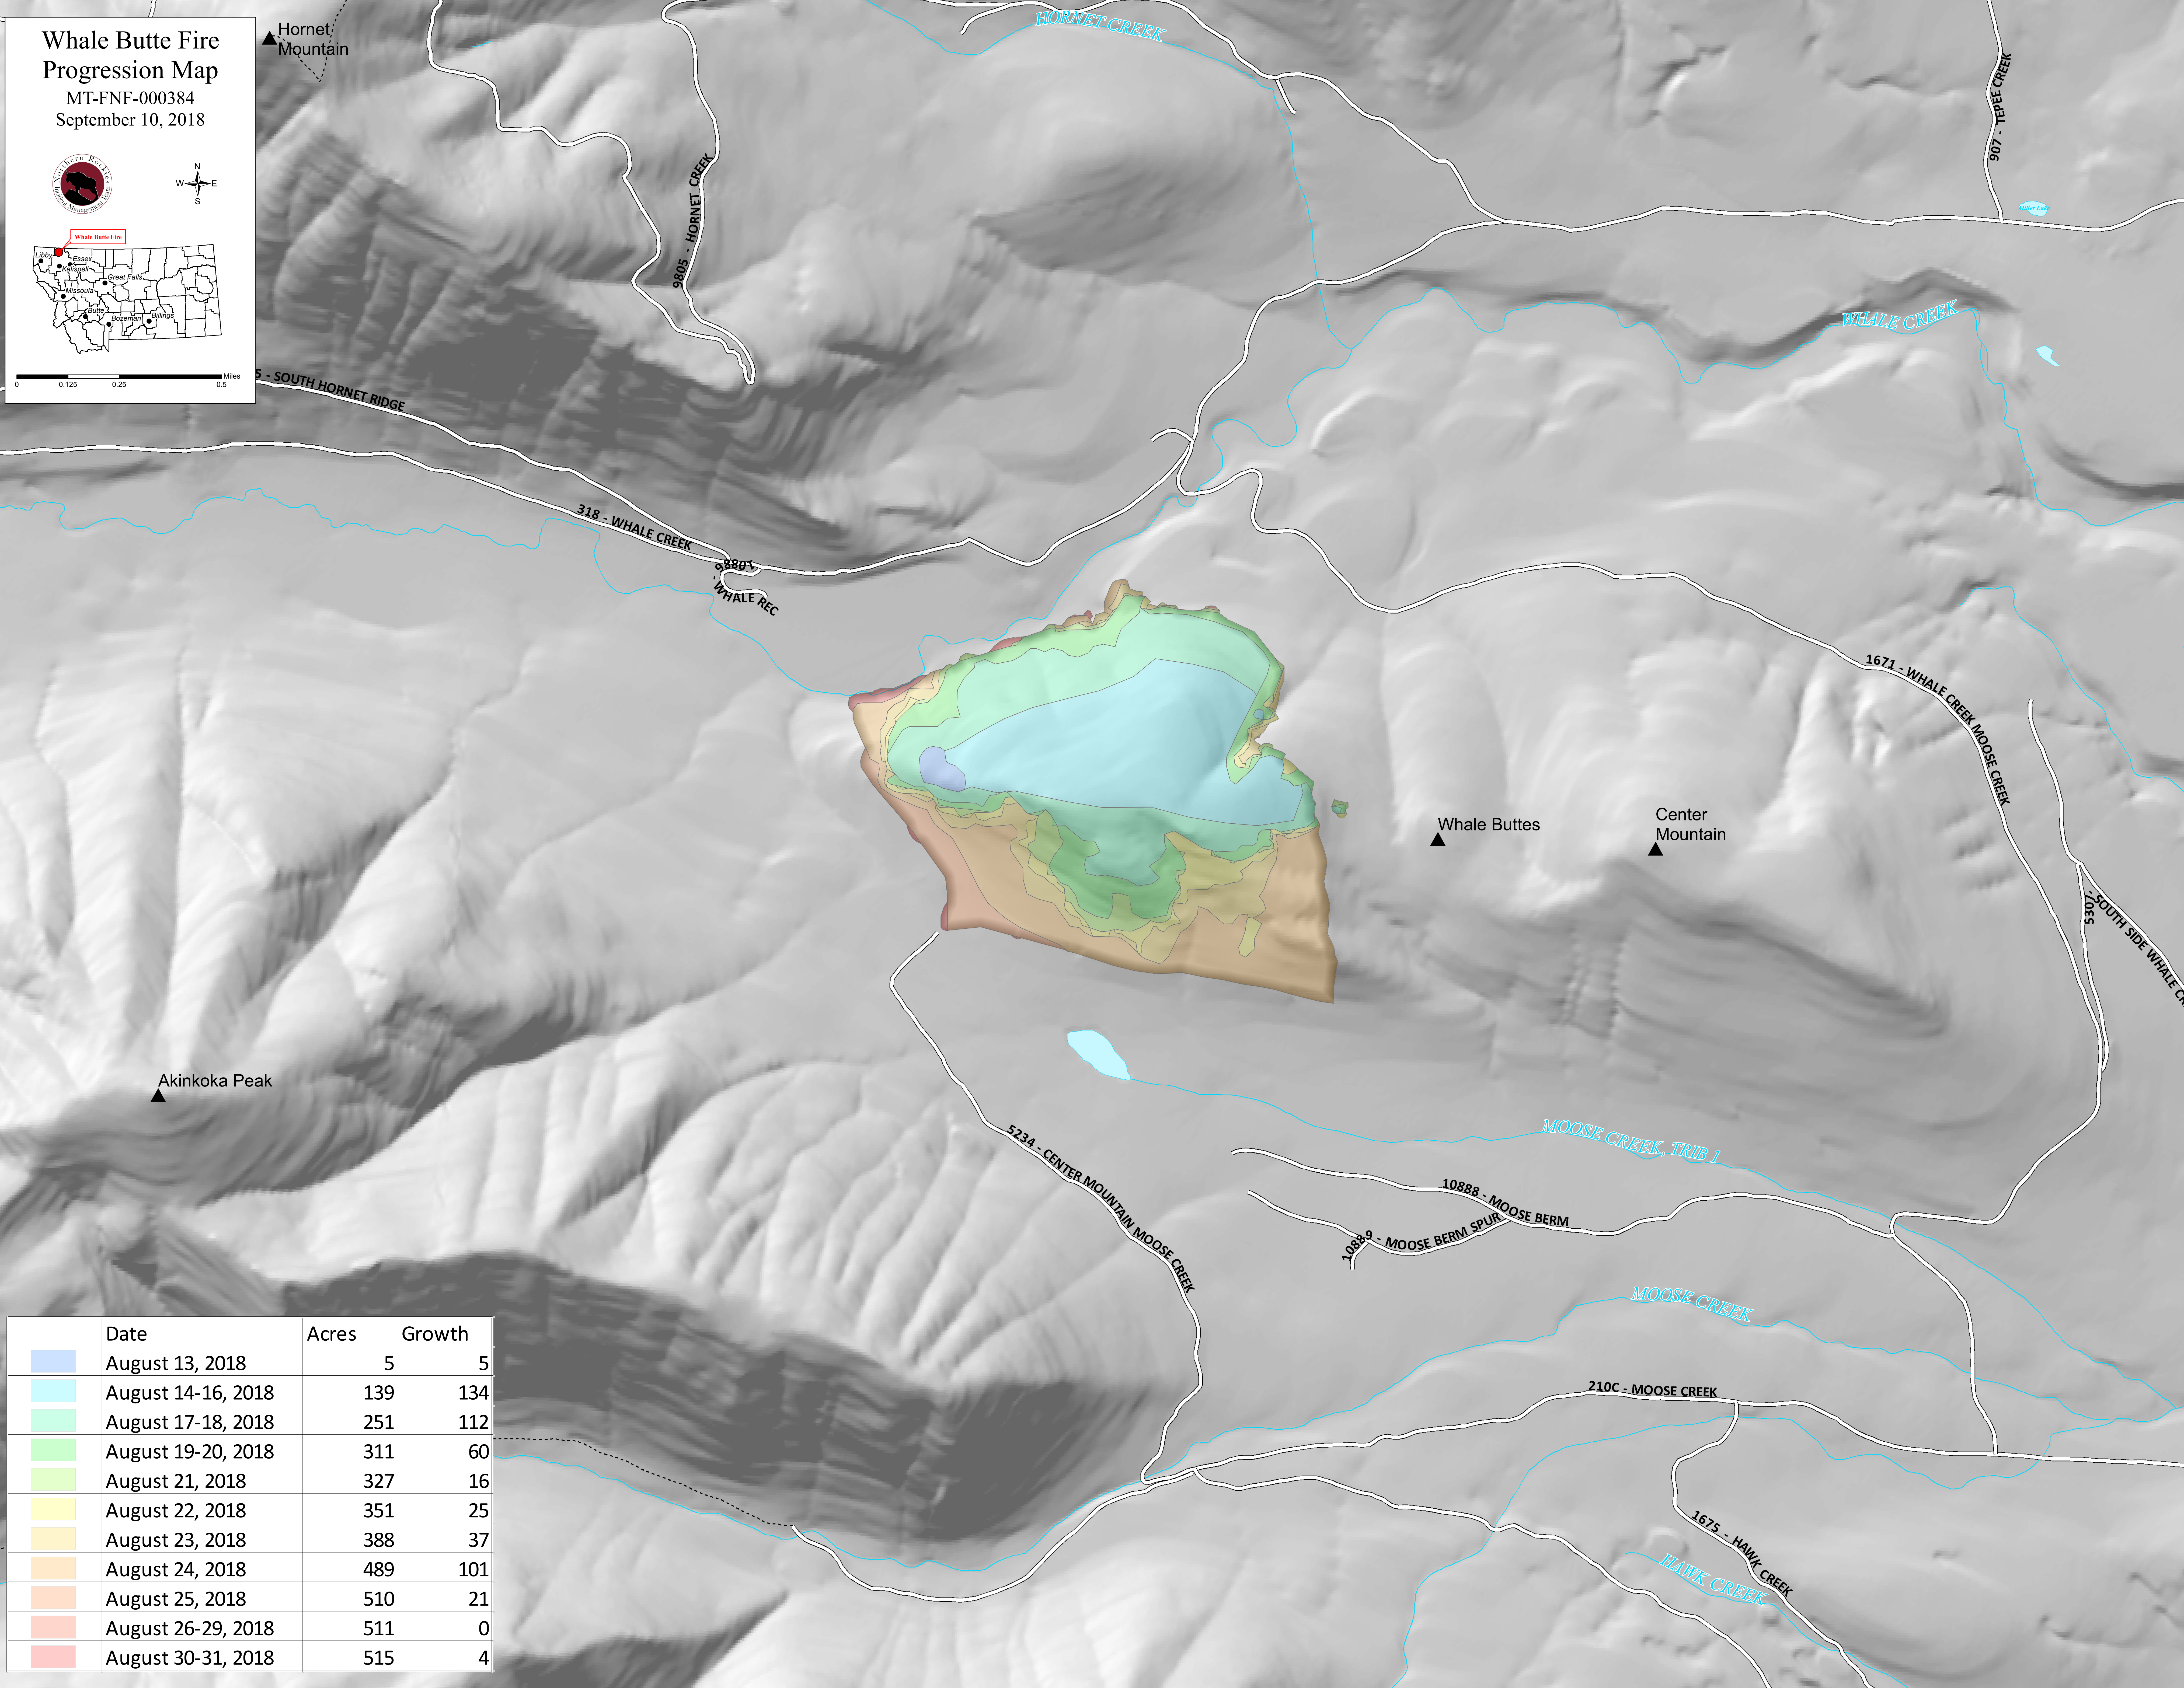

Whale Butte Fire Progression Map

MT-FNF-000384
September 10, 2018

0 0.125 0.25 0.5 Miles

▲ Hornet Mountain

▲ Akinkoka Peak

▲ Whale Buttes

▲ Center Mountain

	Date	Acres	Growth
	August 13, 2018	5	5
	August 14-16, 2018	139	134
	August 17-18, 2018	251	112
	August 19-20, 2018	311	60
	August 21, 2018	327	16
	August 22, 2018	351	25
	August 23, 2018	388	37
	August 24, 2018	489	101
	August 25, 2018	510	21
	August 26-29, 2018	511	0
	August 30-31, 2018	515	4