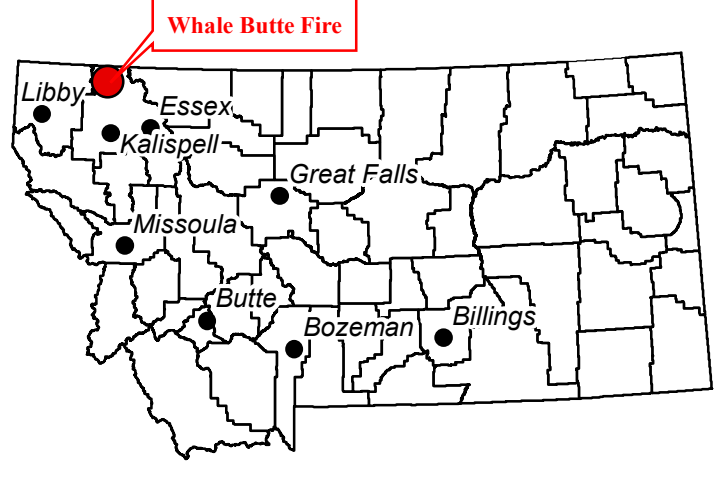

Whale Butte Fire Progression Map

MT-FNF-000384
September 16, 2018

0 0.125 0.25 0.5 Miles

Hornet Mountain

Akinkoka Peak

Whale Buttes

Center Mountain

	Date	Acres	Growth
	August 13, 2018	5	5
	August 14-16, 2018	139	134
	August 17-18, 2018	251	112
	August 19-20, 2018	311	60
	August 21, 2018	327	16
	August 22, 2018	351	25
	August 23, 2018	388	37
	August 24, 2018	489	101
	August 25, 2018	510	21
	August 26-29, 2018	511	0
	August 30-31, 2018	515	4