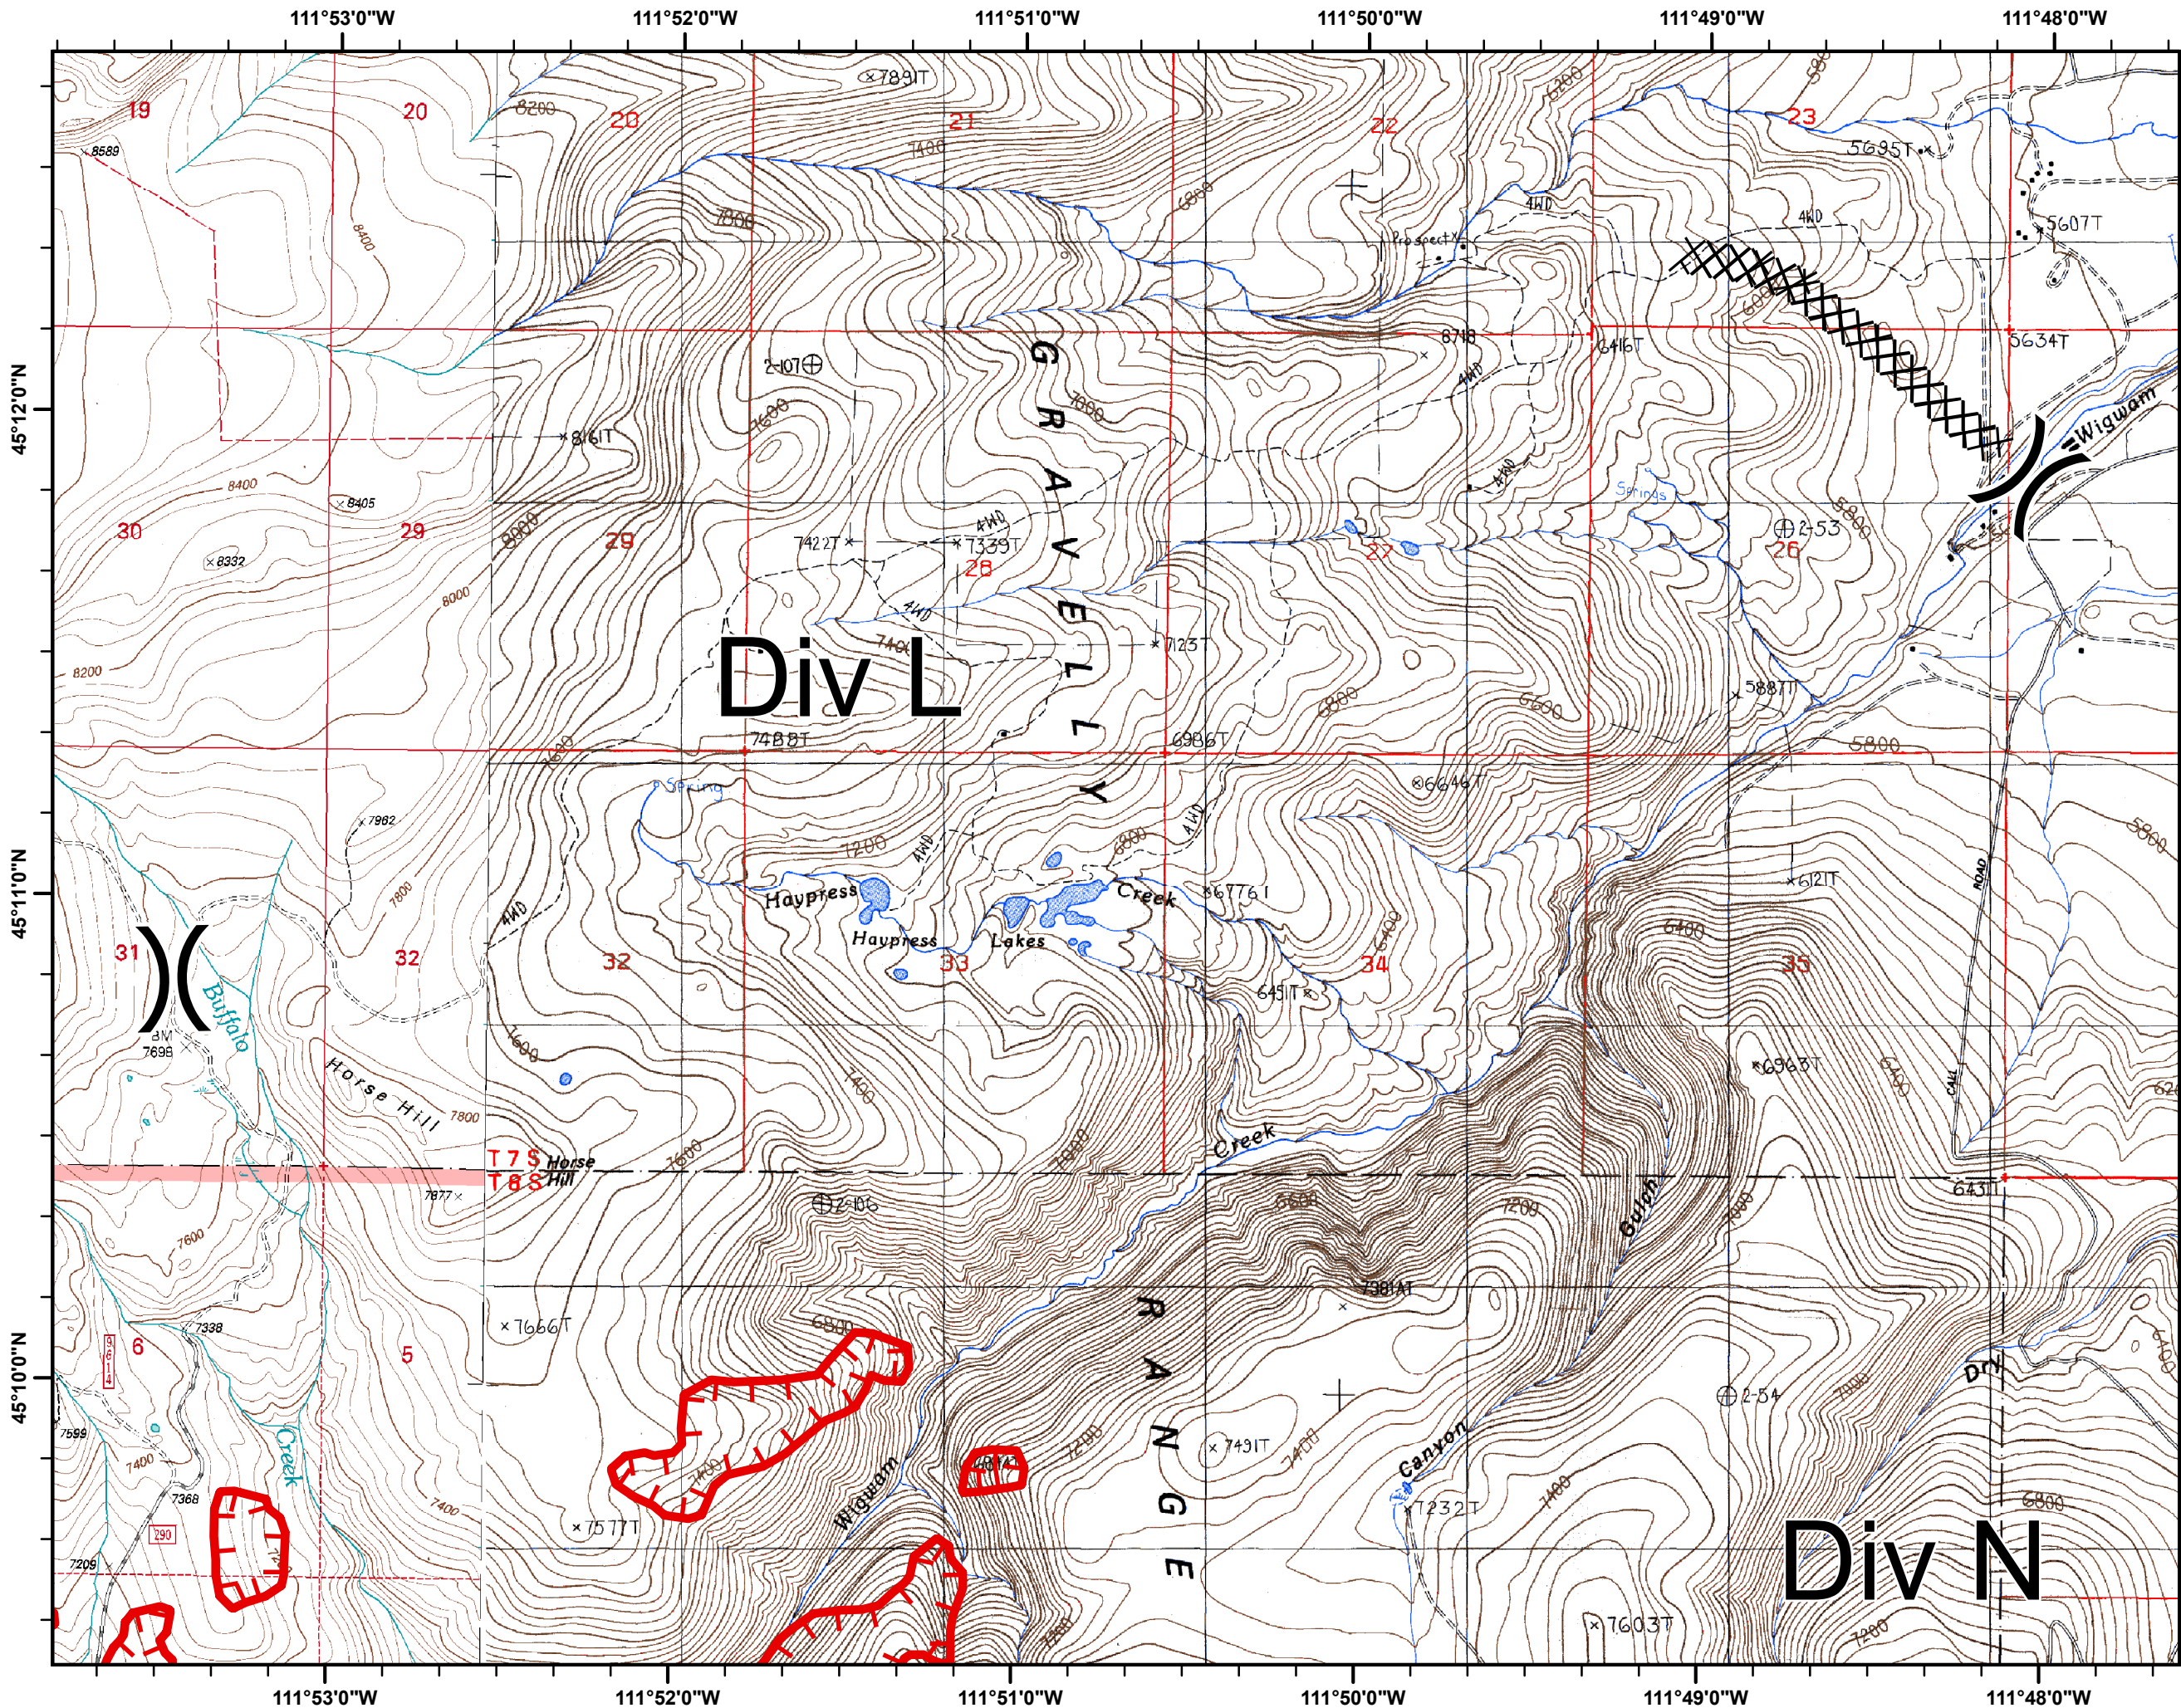

**WIGWAM FIRE**  
Incident Action Plan Map  
MT-BDF-00305  
Aug 15, 2018

Page 1 of 2

- Legend
- Drop Point
  - Helispot
  - ) Division
  - └─ Uncontrolled Fire Edge
  - XXXXXX Completed Doser Line

Map Index

- Legend**
- Drop Point
  - Helispot
  - ) Division
  - ┌ Uncontrolled Fire Edge
  - XXXXX Completed Doser Line