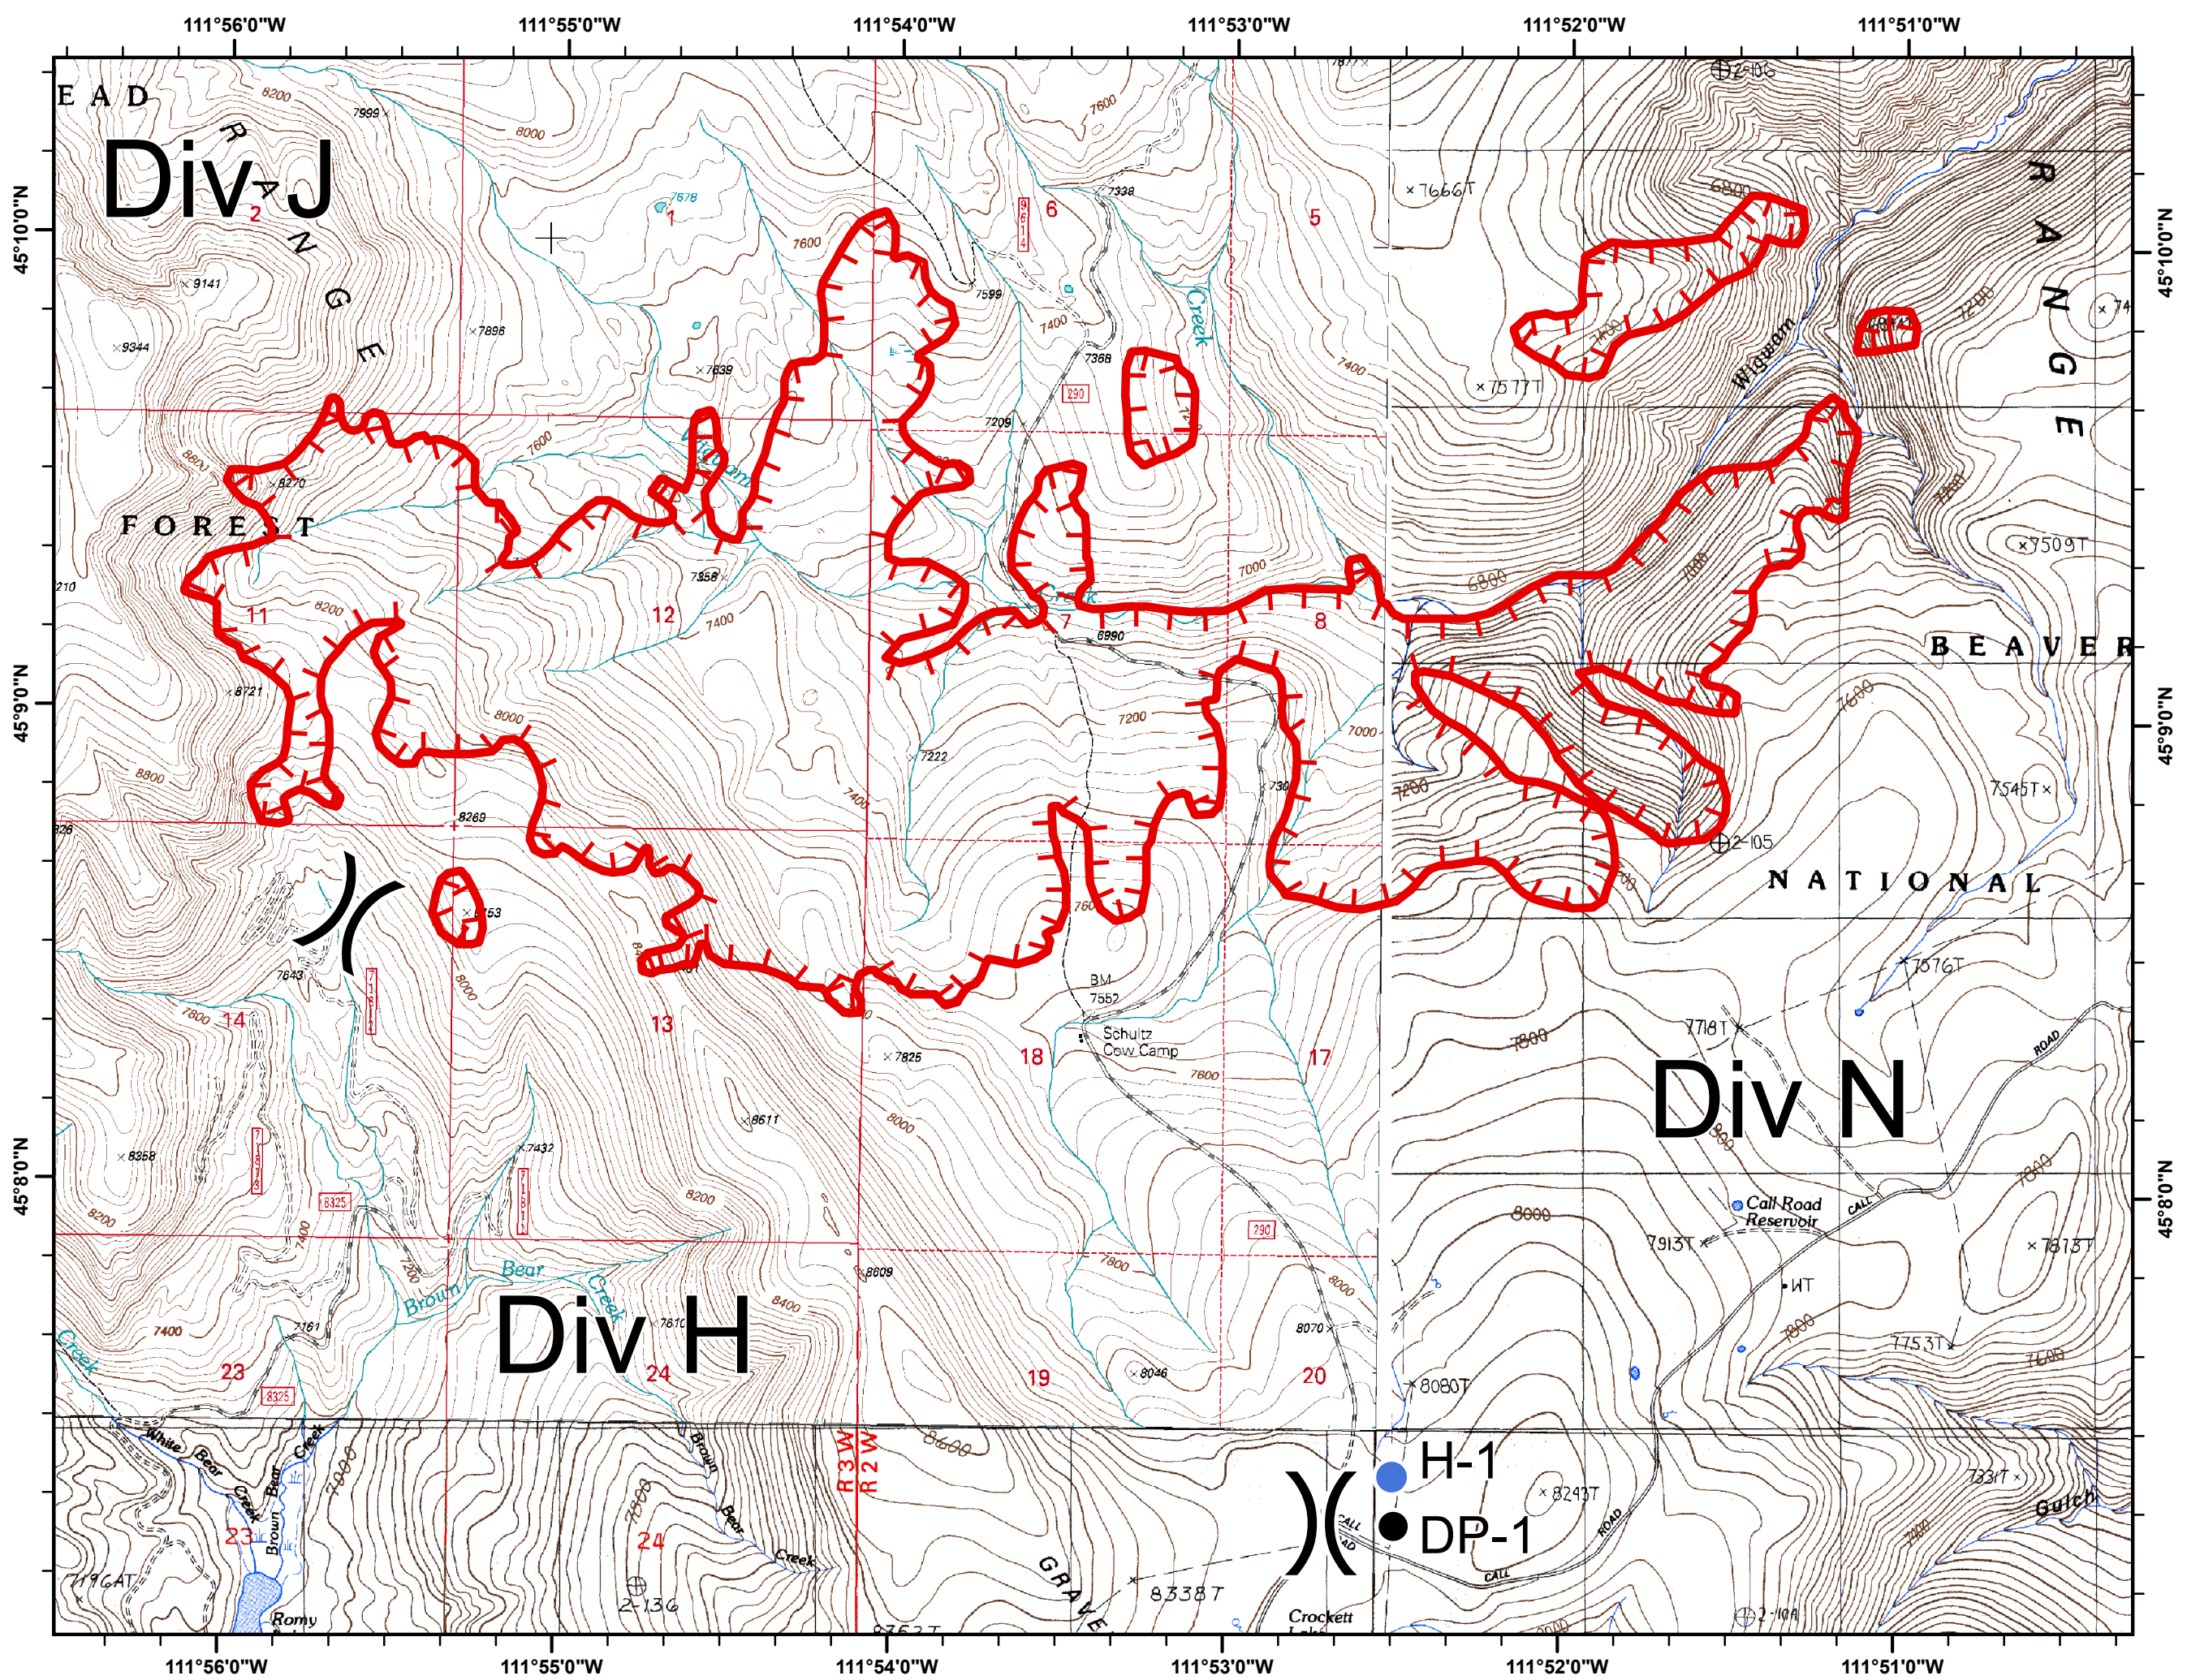

**WIGWAM FIRE**  
Incident Action Plan Map  
MT-BDF-00305  
Aug 15, 2018

Page 1 of 2

- Legend
- Drop Point
  - Helispot
  - ) Division
  - └─ Uncontrolled Fire Edge
  - XXXXXX Completed Doser Line

Map Index

- Legend**
- Drop Point
  - Helispot
  - ) Division
  - ┌ Uncontrolled Fire Edge
  - XXXXX Completed Doser Line