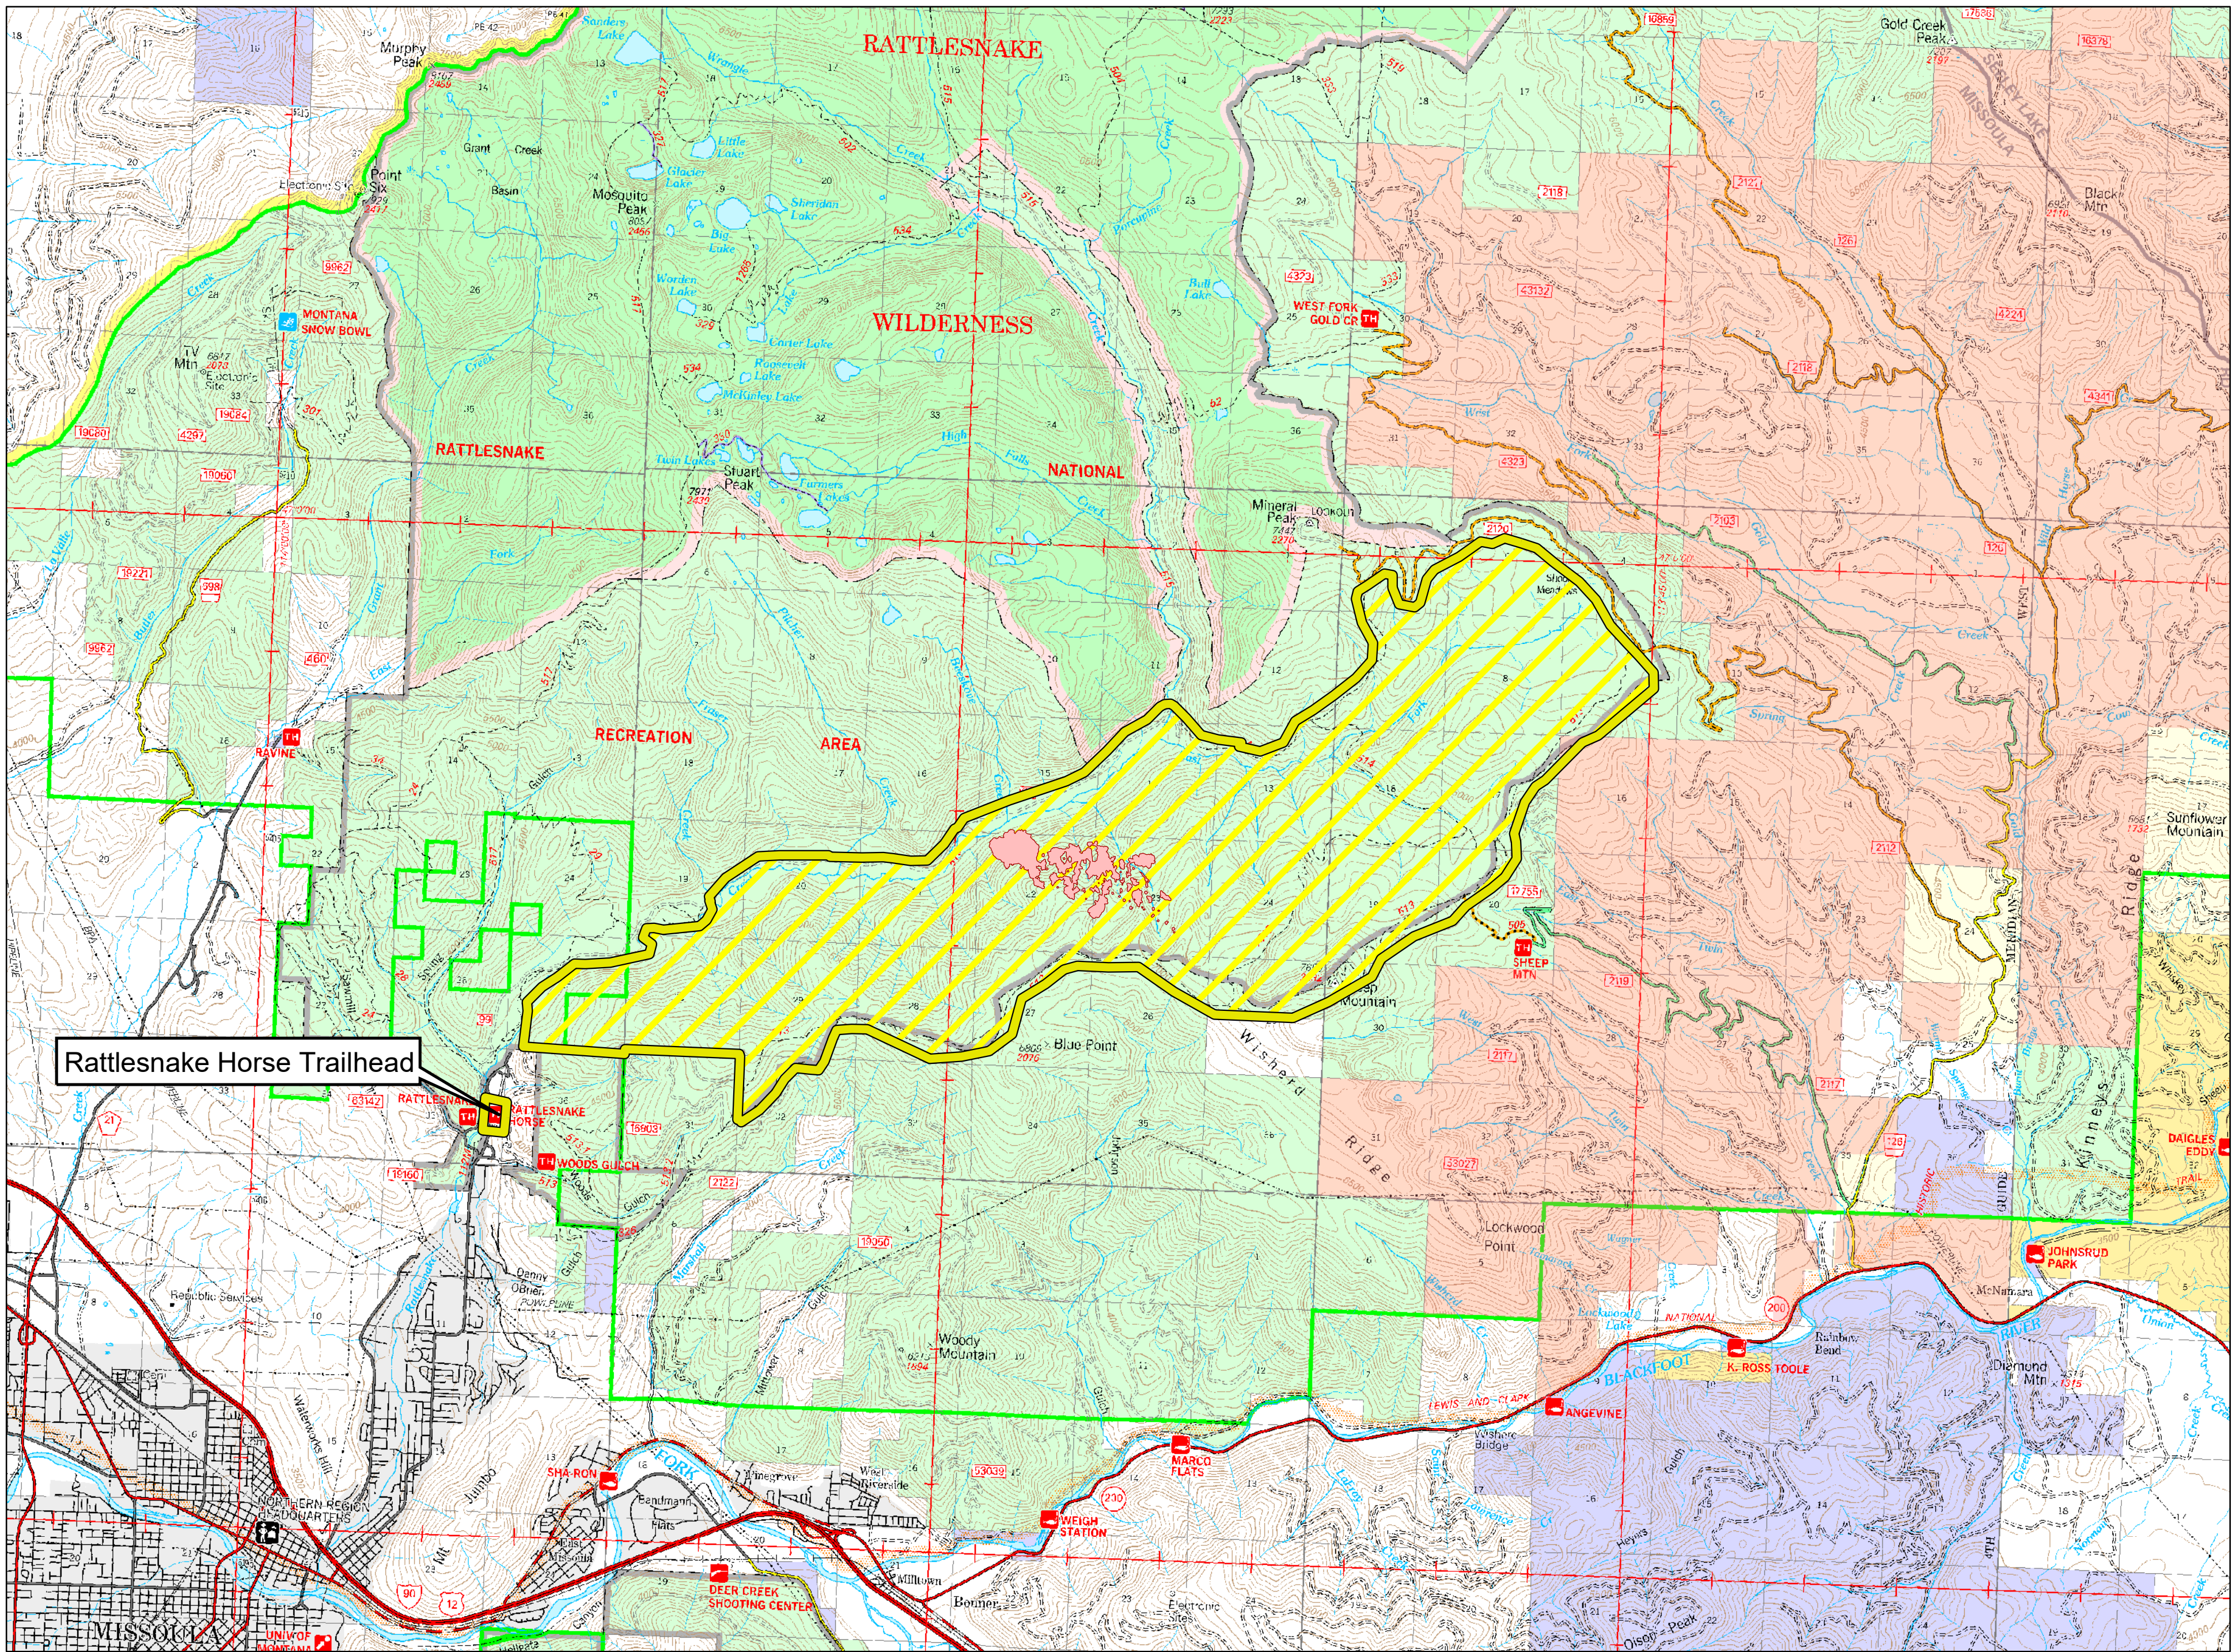

BREESKOVE

Rattlesnake Horse Trailhead

Public Information
MT-LNF-001232
July 31, 2019

IR Perimeter as of
7/30/2019 @ 0116
210 acres

- Wildfire Daily Fire Perimeter
- Closure Area

- The Nature Conservancy
- US Forest Service
- State of Montana
- BLM
- Local Government