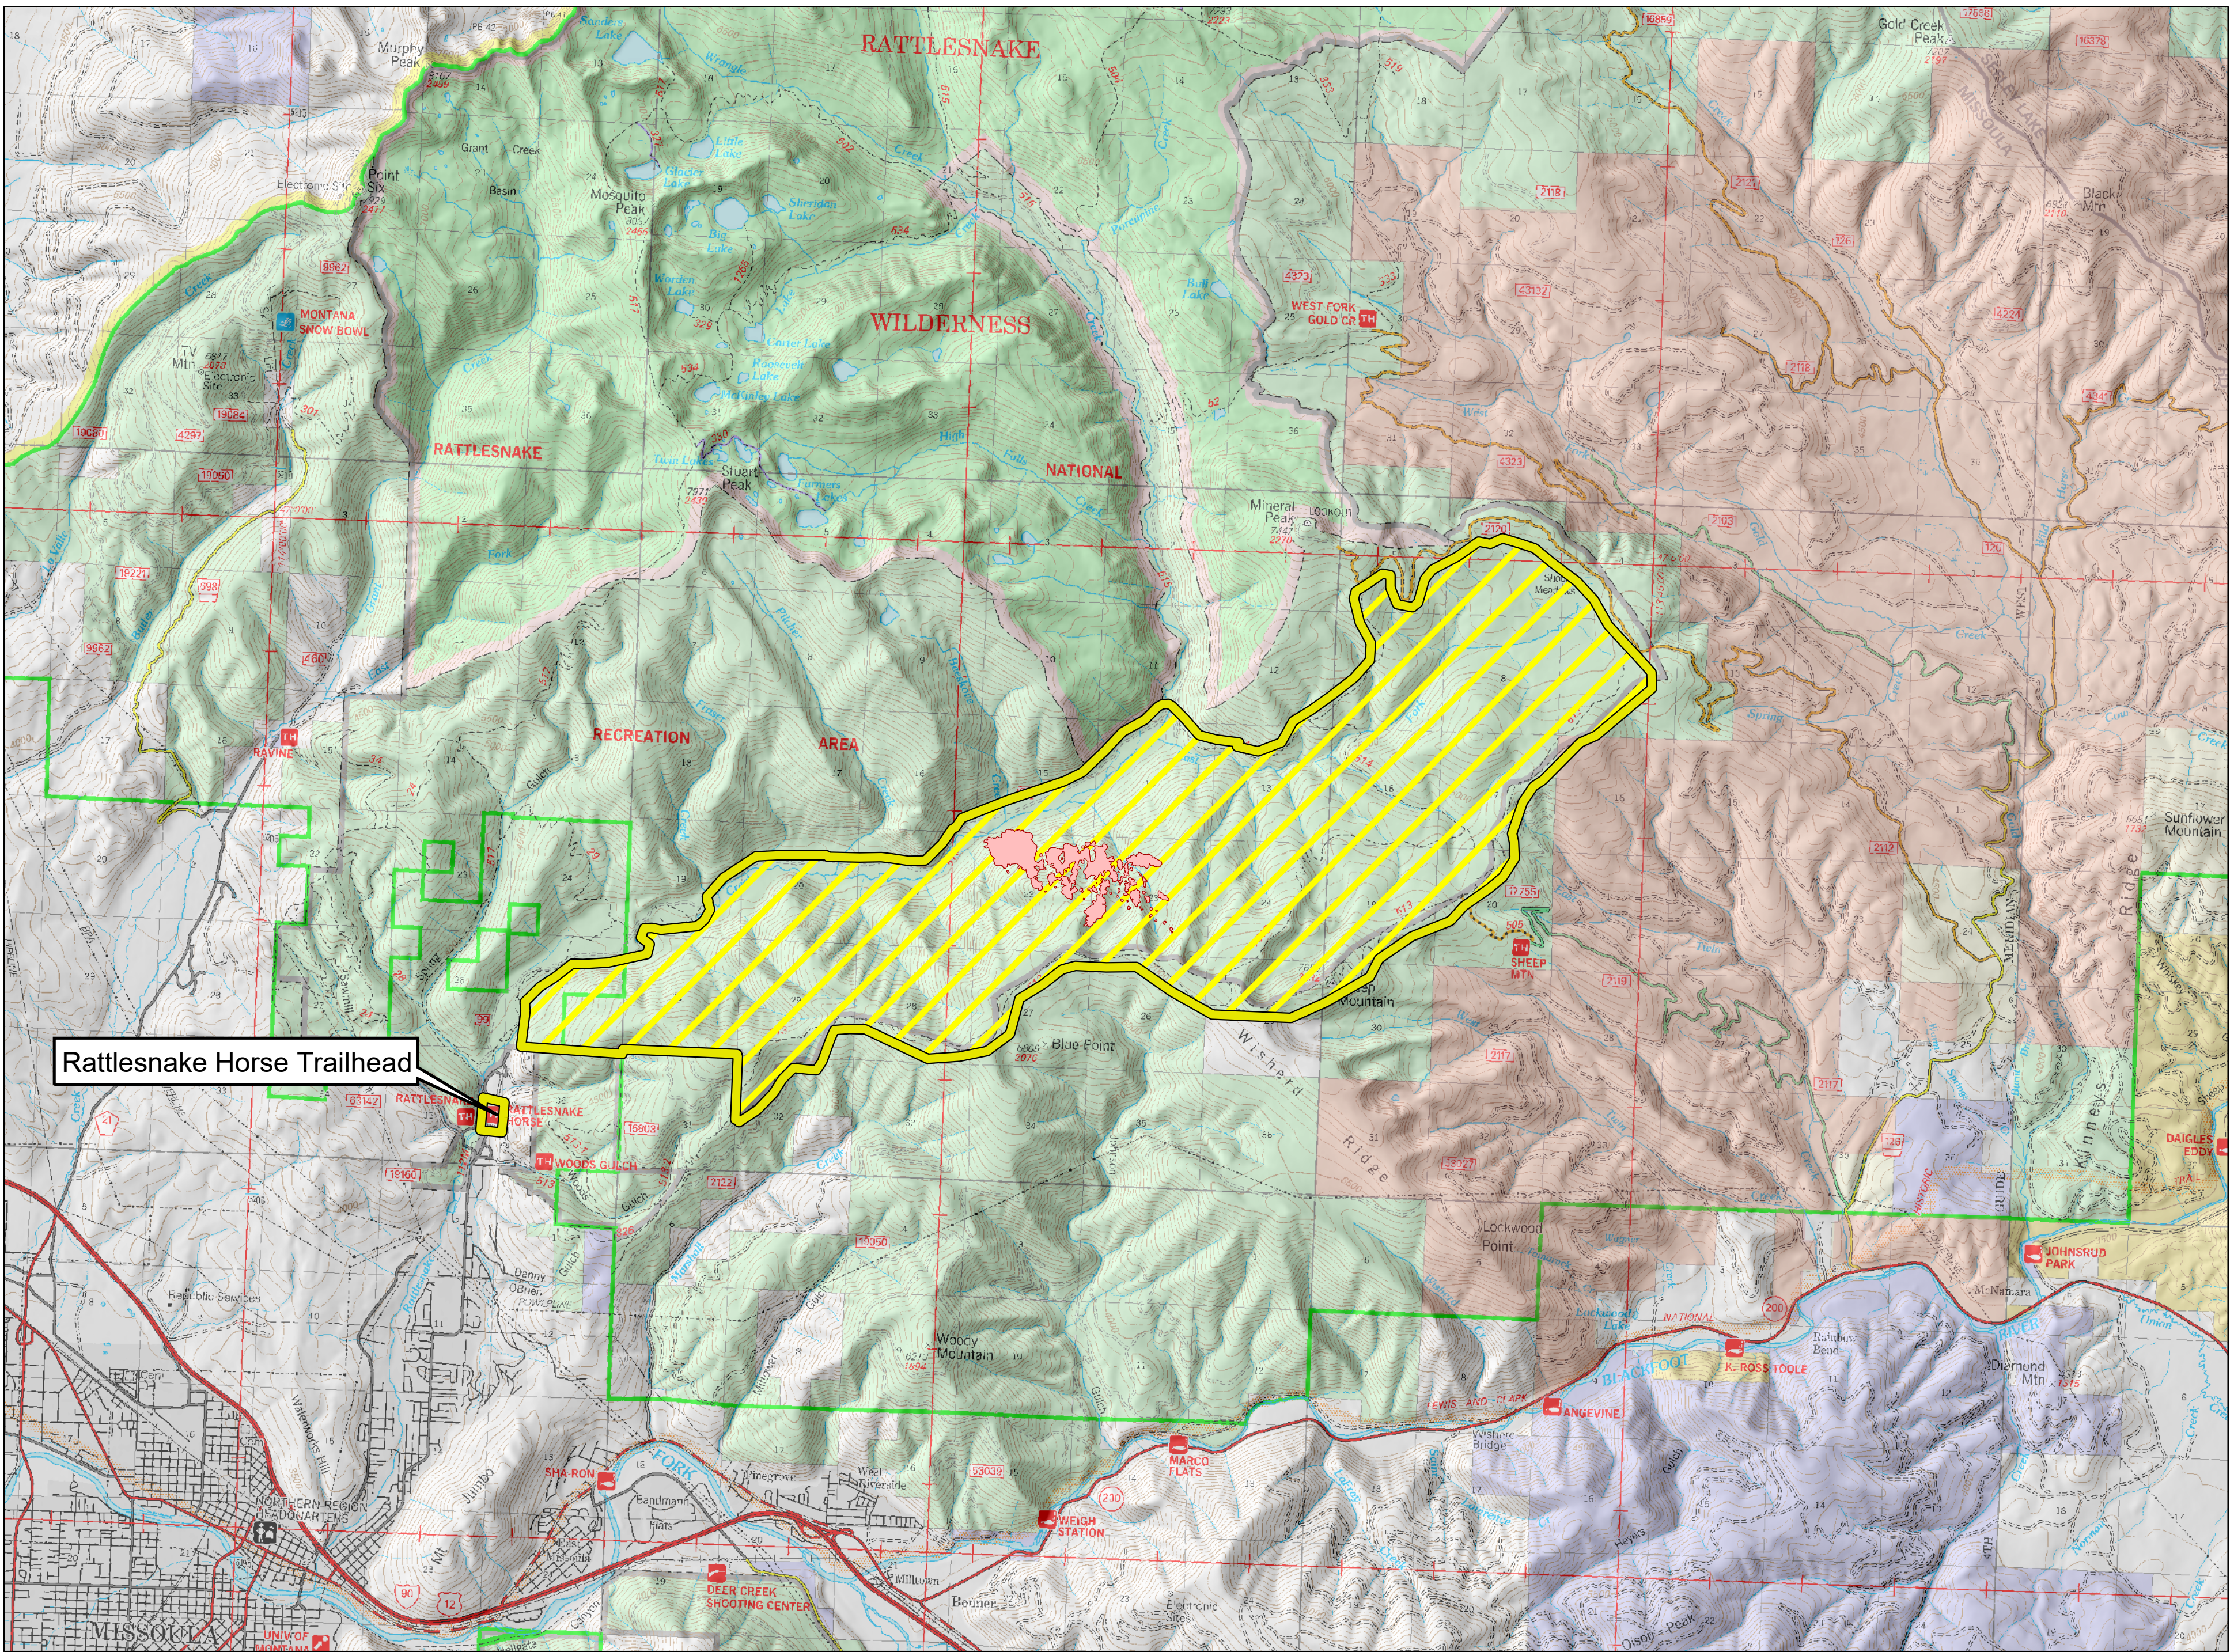

BREESKOVE

Rattlesnake Horse Trailhead

Public Information
 MT-LNF-001232
 August 1, 2019

IR Perimeter as of
 8/1/2019 @ 0009
 232 acres

Wildfire Daily Fire Perimeter
 Closure Area

- HIGHWAY
- HIGHWAY - SECONDARY
- SCENIC BYWAY
- ROAD - LDR, PAVED
- ROAD - LDR, COMPOSITION UNSPECIFIED
- ROAD - UNIMPROVED DIRT
- ROAD - NON-MOTORIZED
- TRAIL - NATL REC / SCENIC / HISTORIC
- TRAIL - MOTORIZED USE
- TRAIL - NON-MOTORIZED USE
- ROAD - URBAN AREAS
- R.R. STD GAUGE - SINGLE TRACK
- US Forest Service
- US Bureau of Land Management
- State of Montana
- The Nature Conservancy
- Local Government