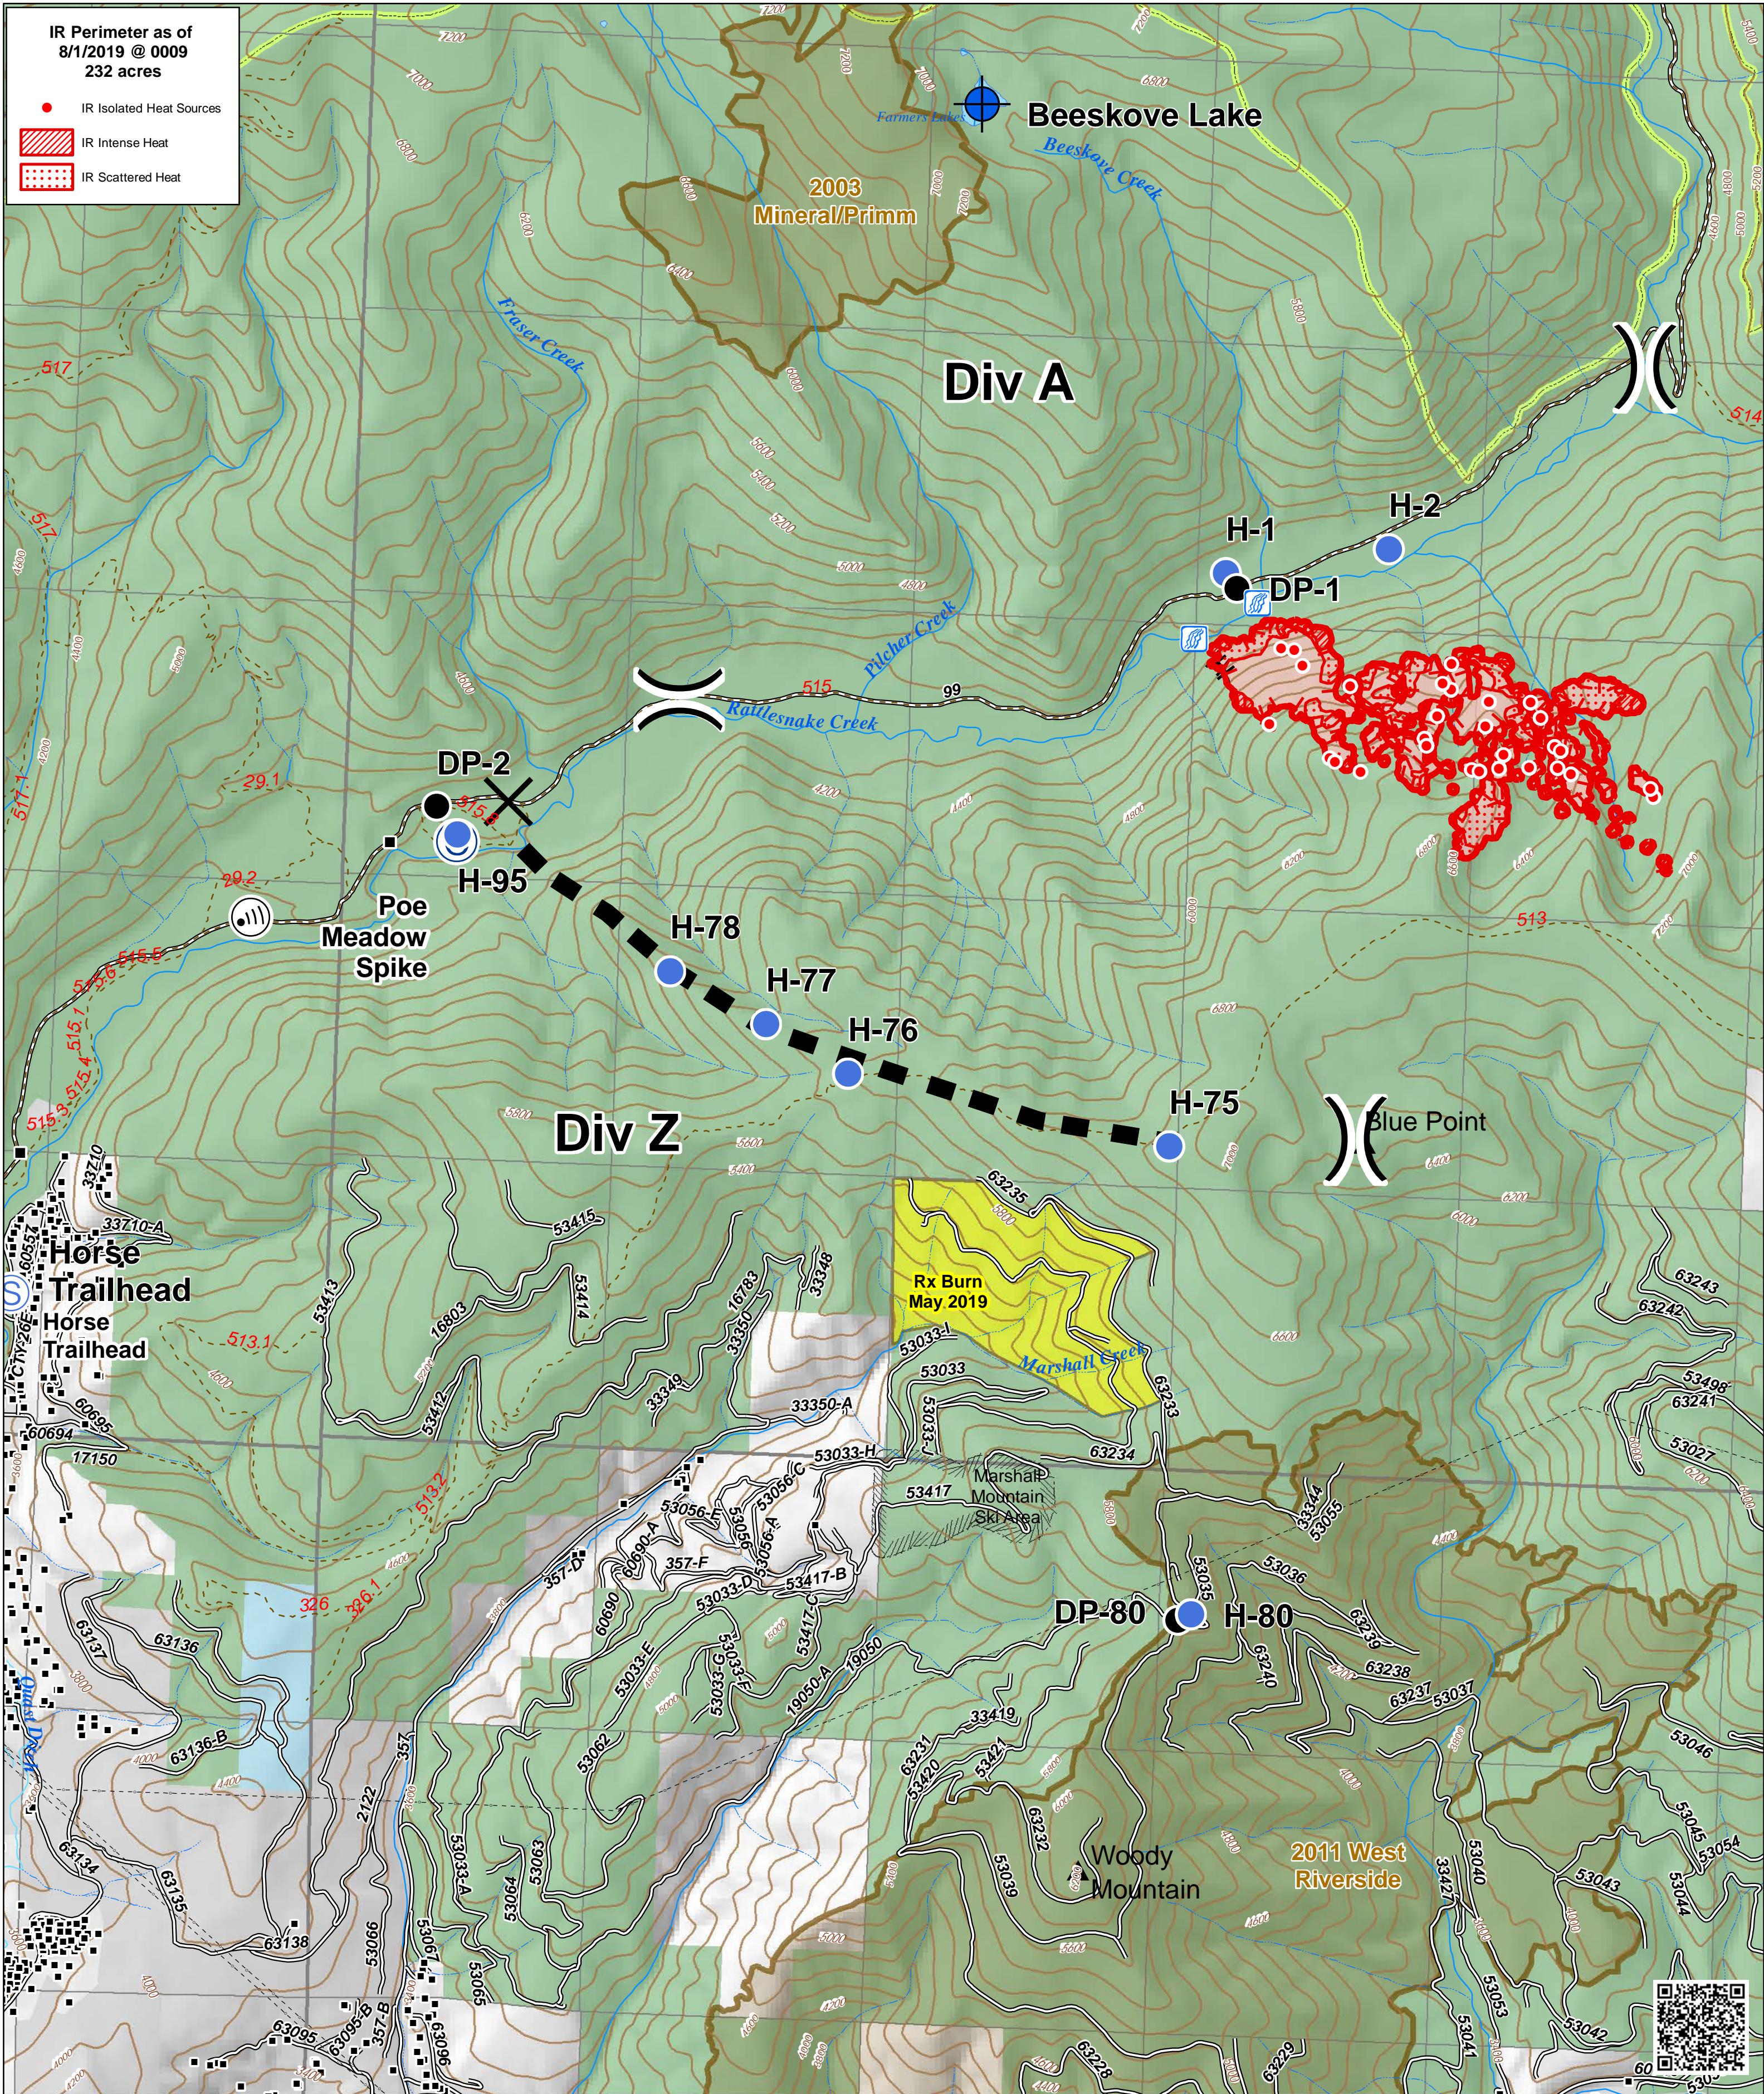

IR Perimeter as of 8/1/2019 @ 0009
232 acres

- IR Isolated Heat Sources
- ▨ IR Intense Heat
- ▩ IR Scattered Heat

Beeskove
Div A/Z
MT-LNF-001232
August 1, 2019

Stream Crossing	Helispot	Uncontrolled Fire Edge	Structures	Intermittent Stream	US Forest Service
Camp	Internet Access	Completed Hand Line	Peaks	Ditch	State of Montana
Closure	Staging Area	Planned Fire Line	Transmission Lines	Special Interest Management Areas	Local Government
Dip Site	Division Break	Wildfire Daily Fire Perimeter	Trails	Lake/Pond	
Drop Point		Fire History	Roads	Wilderness Areas	
			Perennial Stream	Fuel Treatments	

Miles
0 0.25 0.5