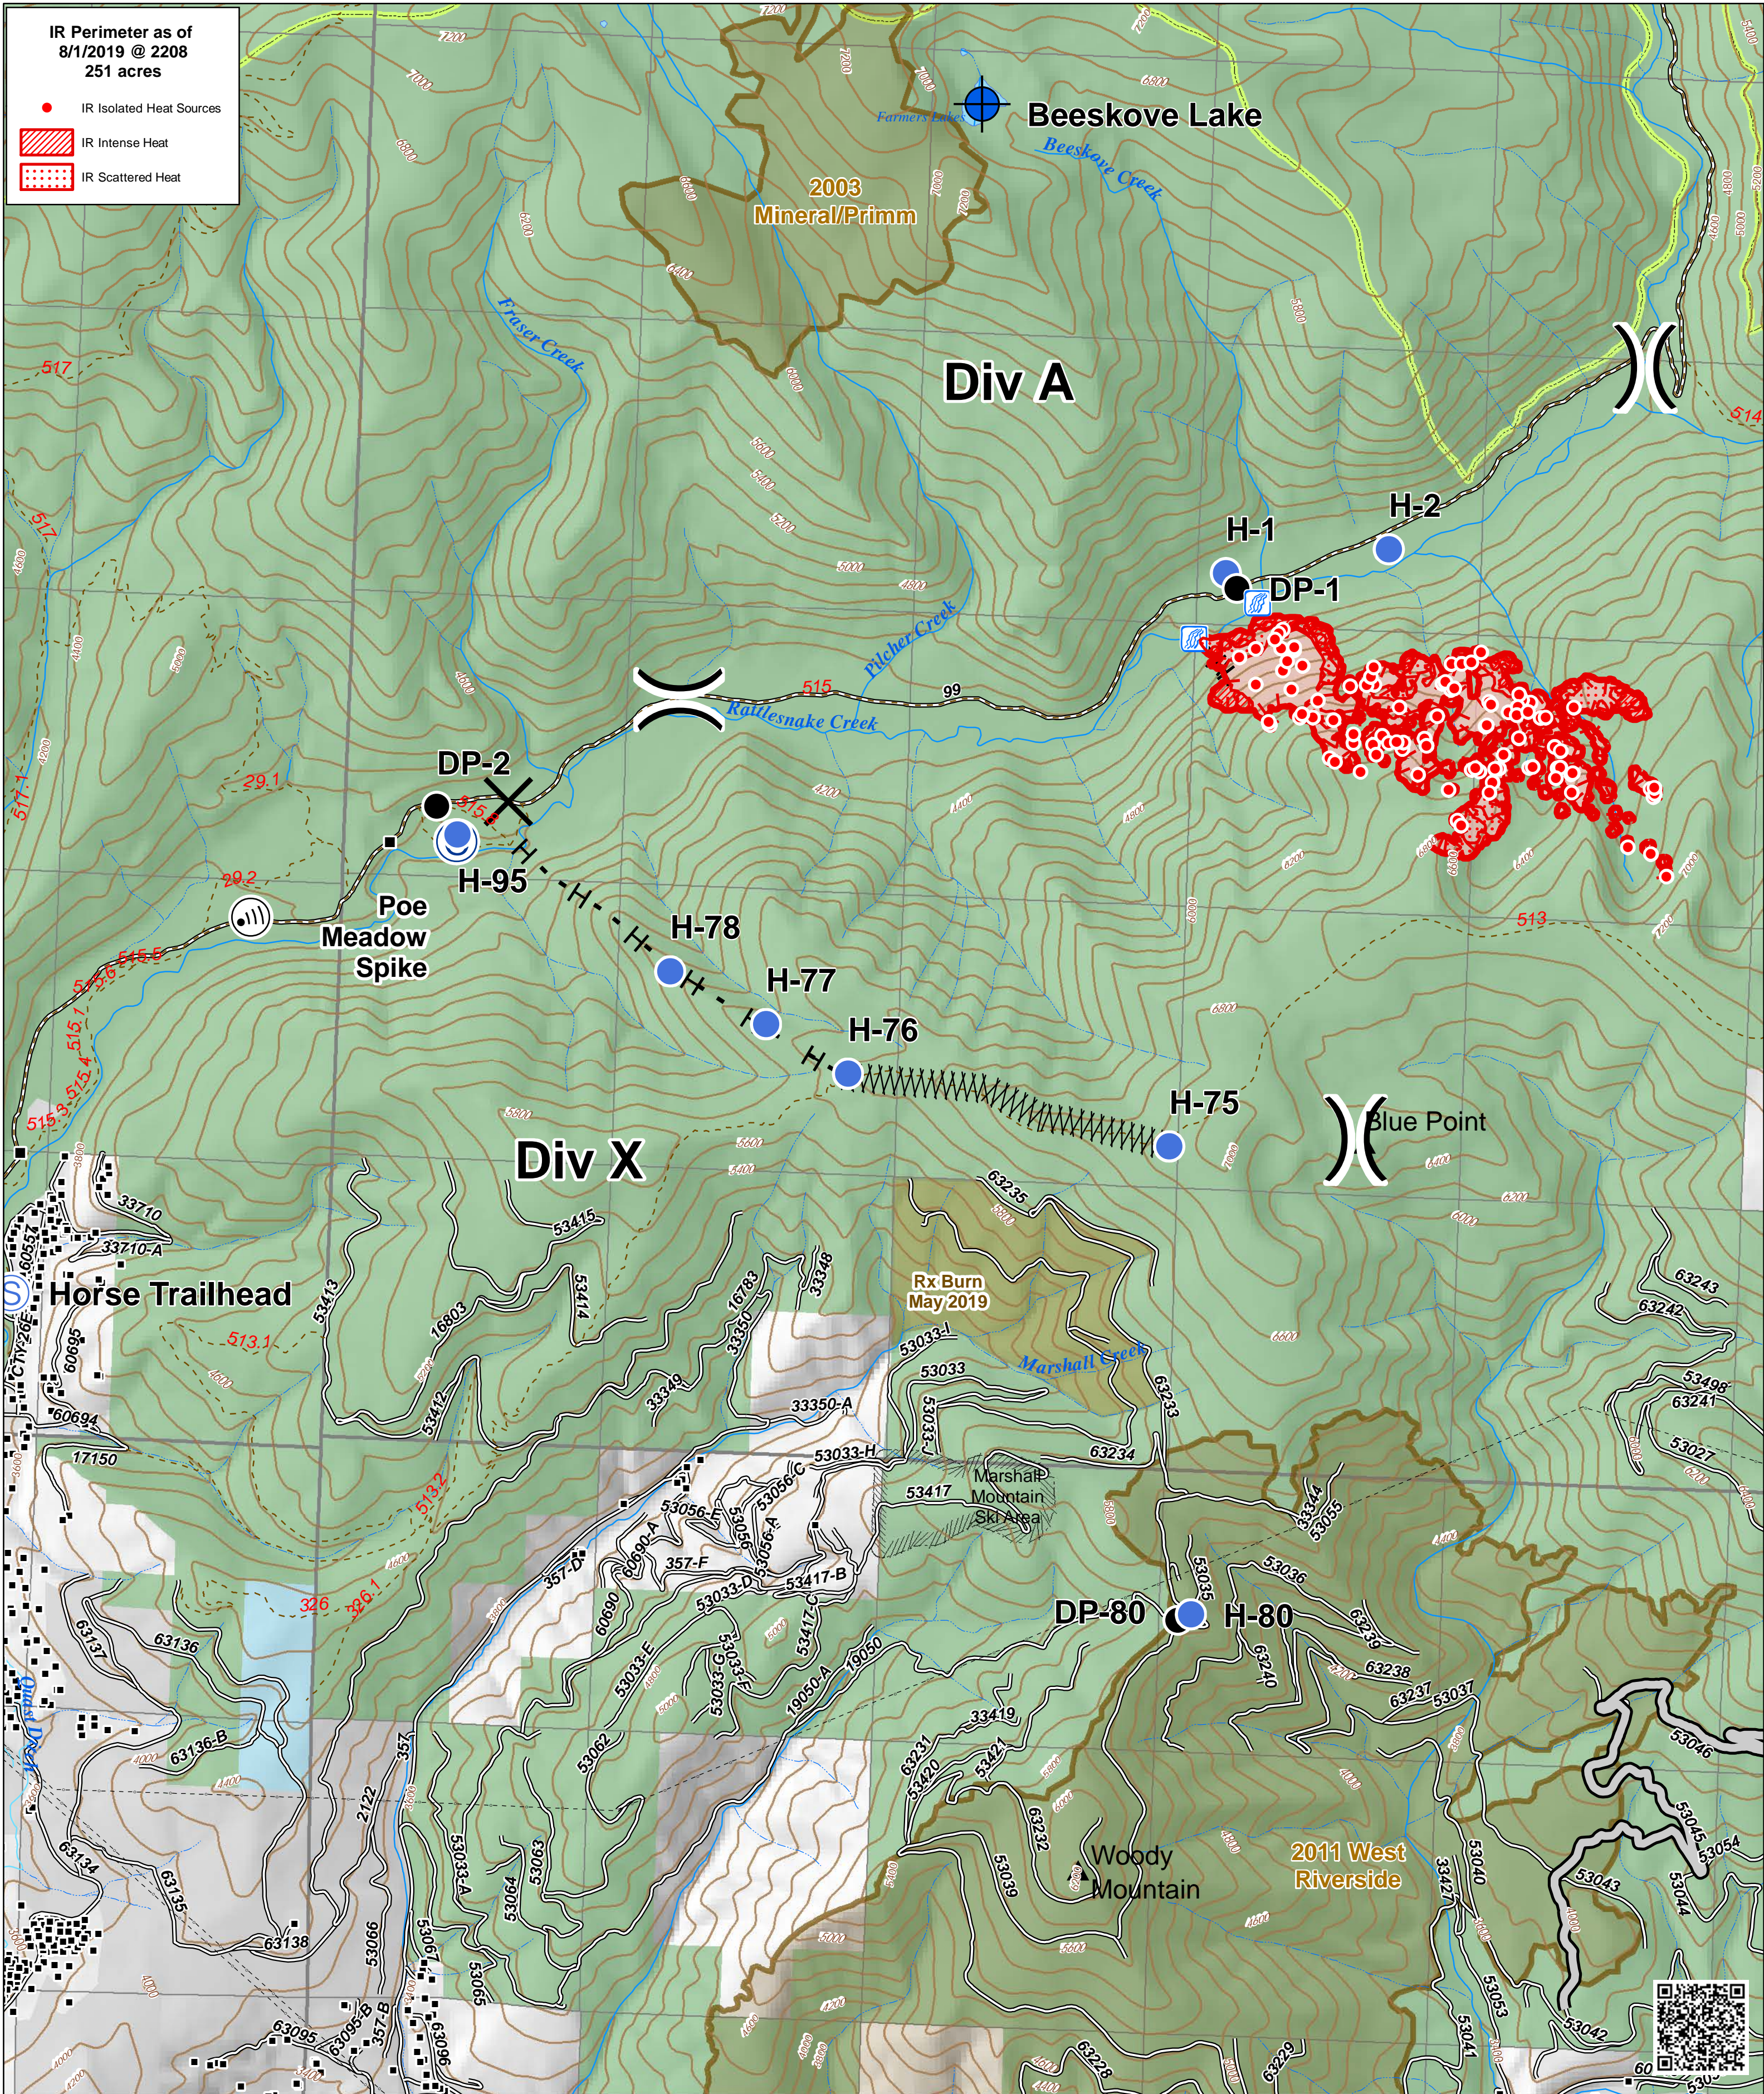

IR Perimeter as of 8/1/2019 @ 2208
251 acres

- IR Isolated Heat Sources
- ▨ IR Intense Heat
- ▤ IR Scattered Heat

Beeskove
Div A/Z
MT-LNF-001232
August 2, 2019

Stream Crossing	Helispot	Uncontrolled Fire Edge	Fire History	Perennial Stream	Fuel Treatments
Camp	Internet Access	Access or Improved Road	Structures	Intermittent Stream	US Forest Service
Closure	Staging Area	Completed Hand Line	Peaks	Ditch	State of Montana
Dip Site	Division Break	Line Break Completed	Transmission Lines	Special Interest Management Areas	Local Government
Drop Point		Wildfire Daily Fire Perimeter	Roads	Lake/Pond	
				Wilderness Areas	

0 0.25 0.5 Miles