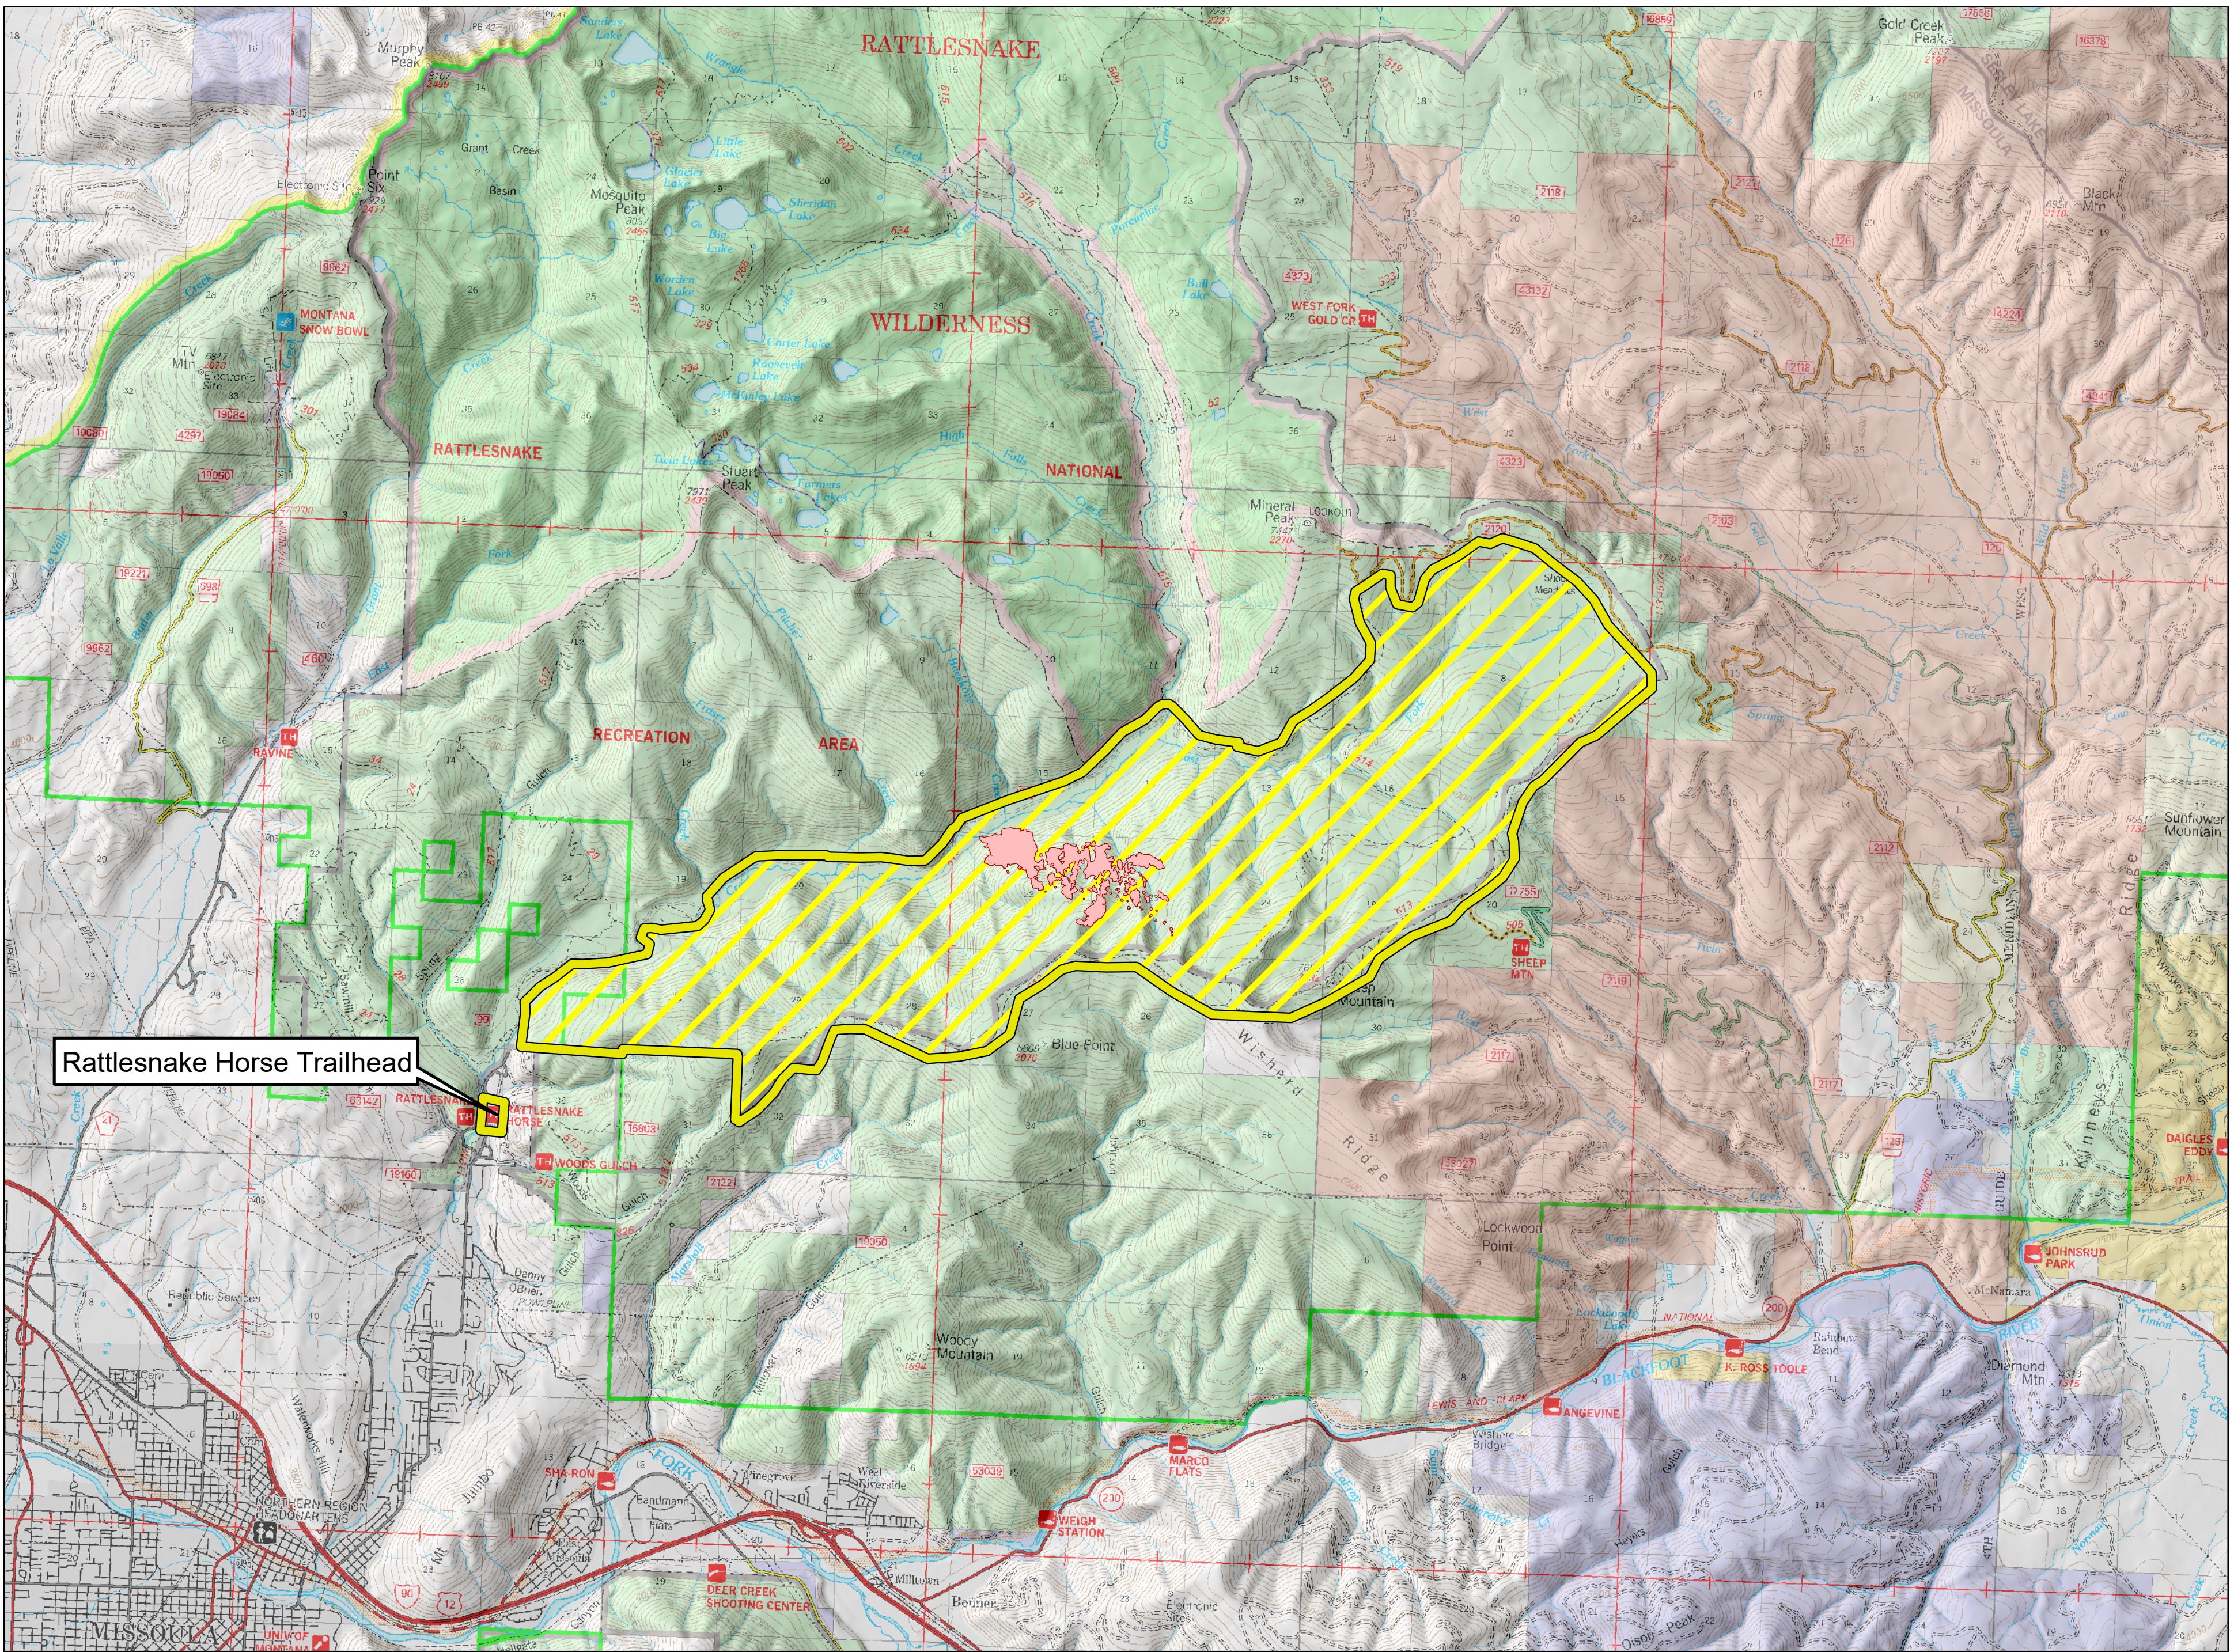

# BREESKOVE

Rattlesnake Horse Trailhead

**Public Information**  
 MT-LNF-001232  
 August 2, 2019

IR Perimeter as of  
 8/1/2019 @ 2144  
 251 acres

Wildfire Daily Fire Perimeter  
 Closure Area

- HIGHWAY
- HIGHWAY - SECONDARY
- SCENIC BYWAY
- ROAD - LDR, PAVED
- ROAD - LDR, COMPOSITION UNSPECIFIED
- ROAD - UNIMPROVED DIRT
- ROAD - NON-MOTORIZED
- TRAIL - NATL REC / SCENIC / HISTORIC
- TRAIL - MOTORIZED USE
- TRAIL - NON-MOTORIZED USE
- ROAD - URBAN AREAS
- R.R. STD GAUGE - SINGLE TRACK
- US Forest Service
- US Bureau of Land Management
- State of Montana
- The Nature Conservancy
- Local Government