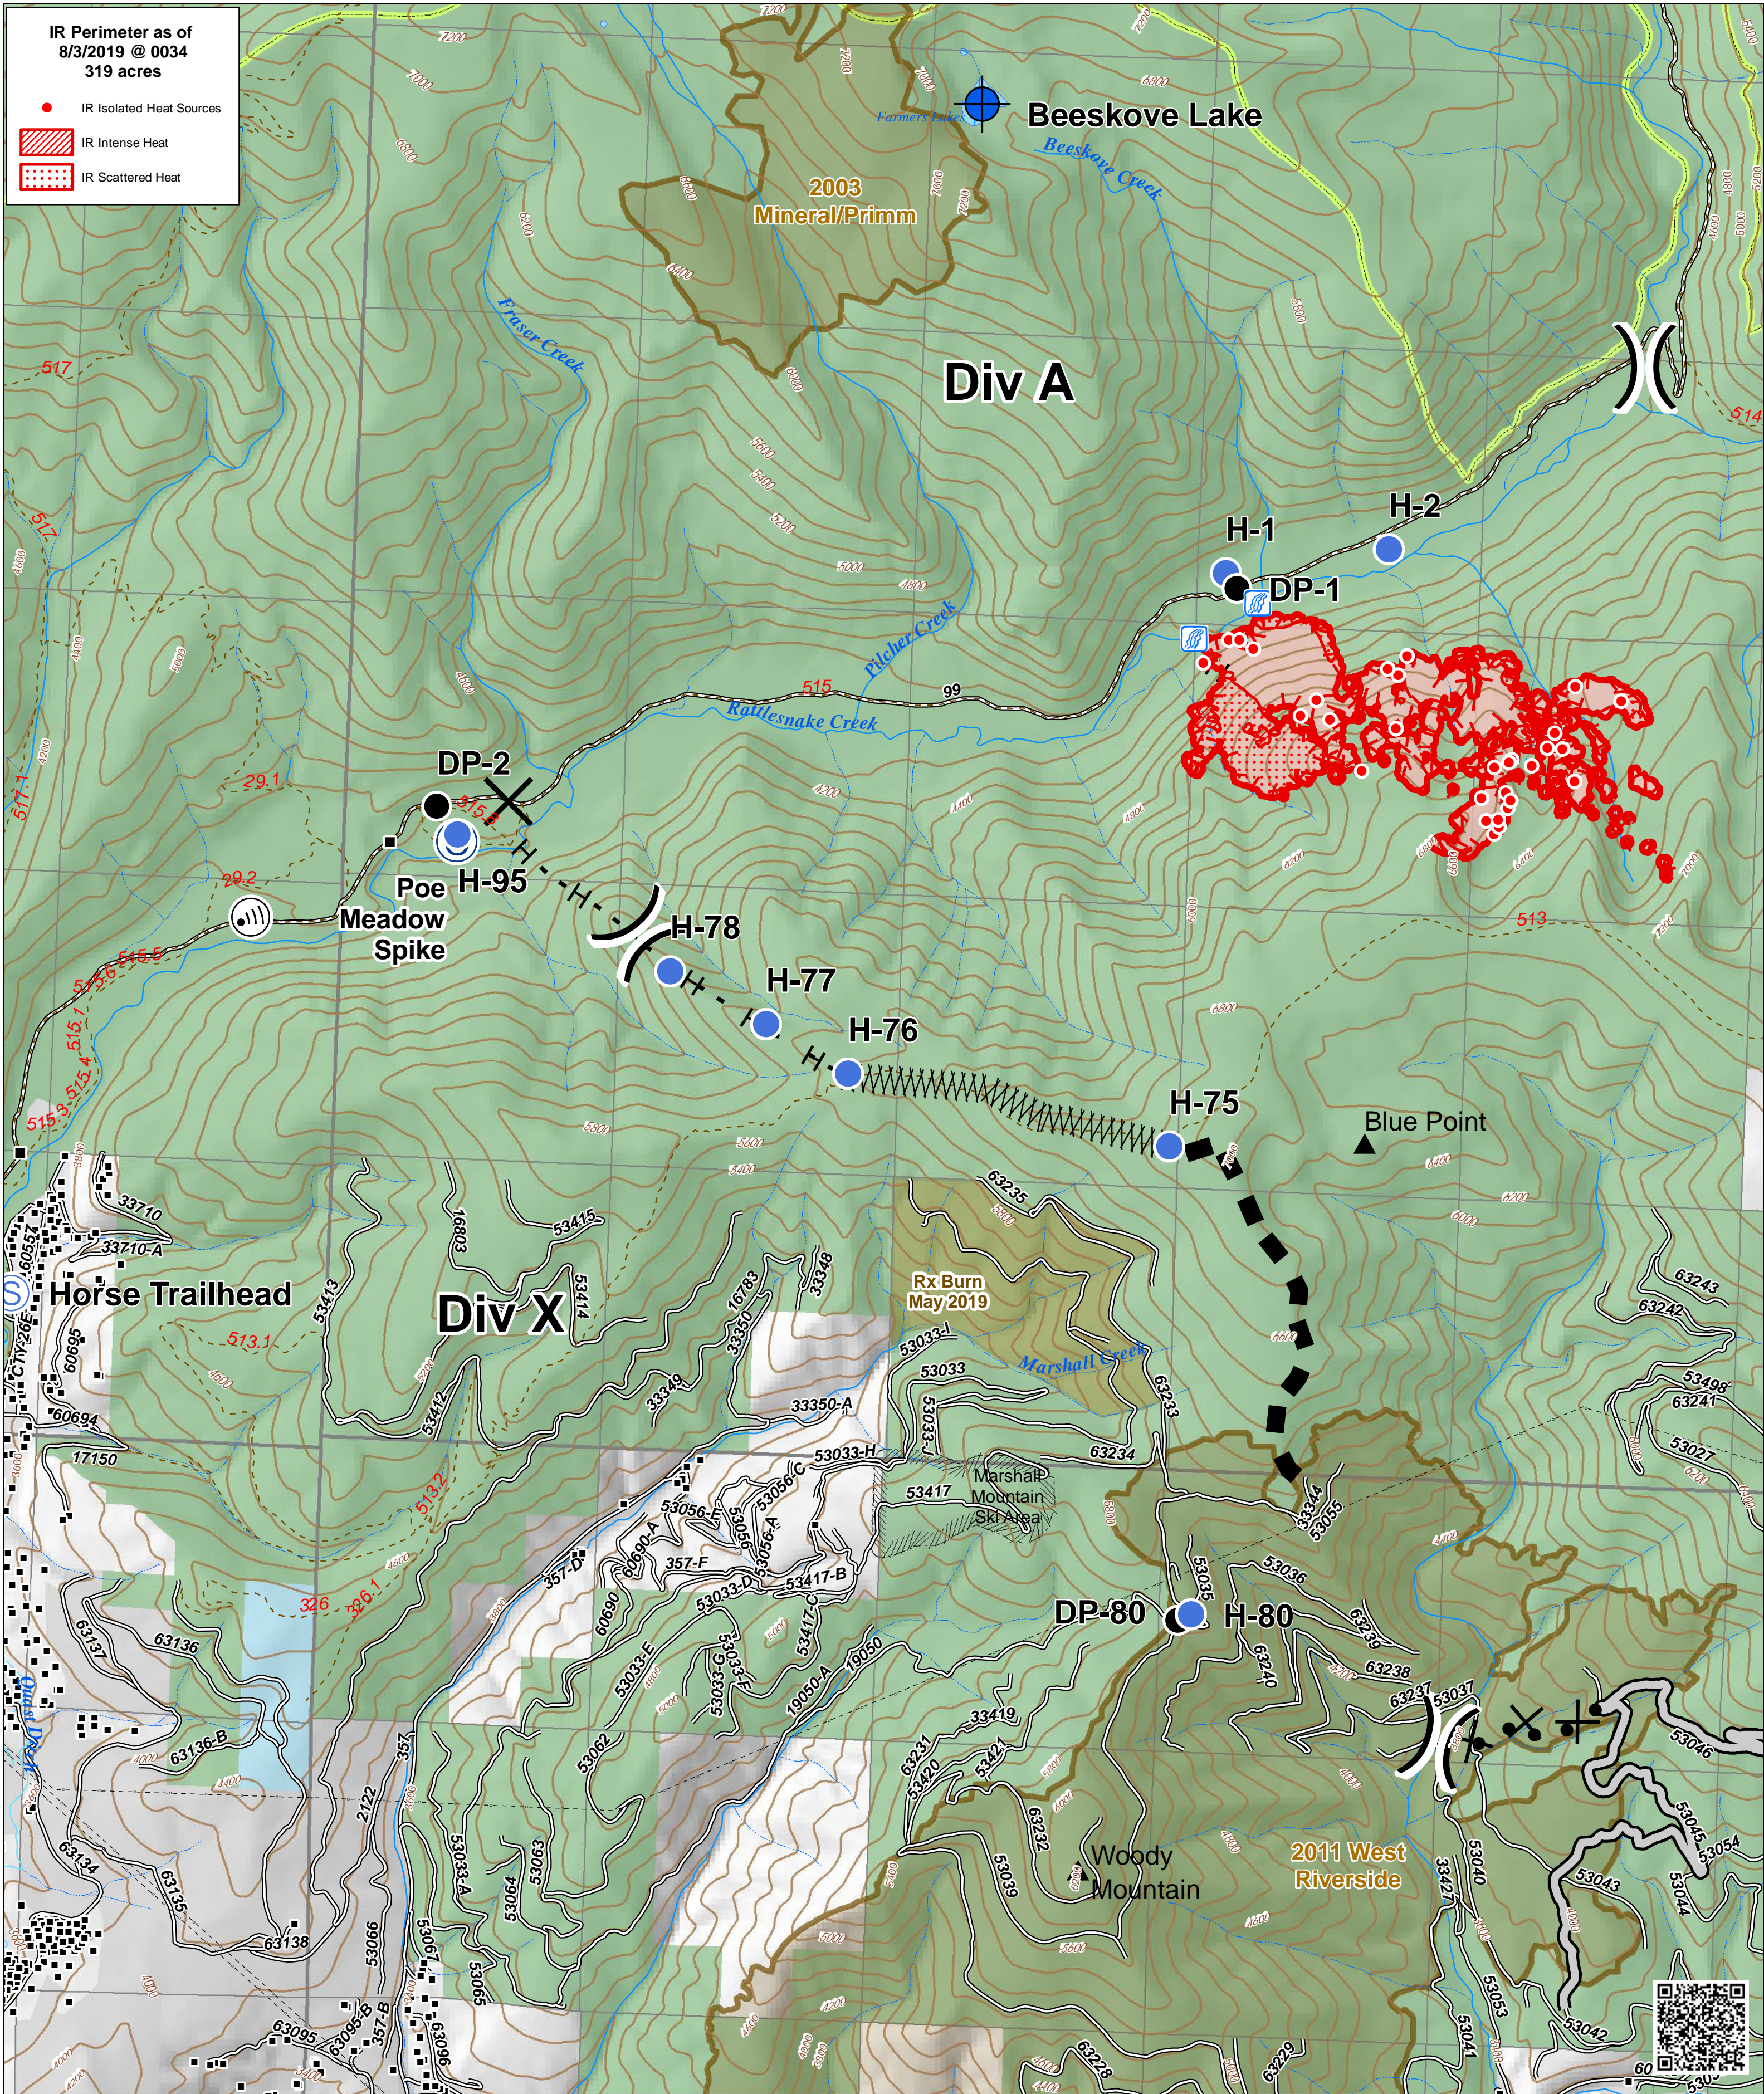

**IR Perimeter as of 8/3/2019 @ 0034**  
319 acres

- IR Isolated Heat Sources
- ▨ IR Intense Heat
- ▩ IR Scattered Heat

**Beeskove**  
Div A/X  
MT-LNF-001232  
August 3, 2019

Stream Crossing	Helispot	Uncontrolled Fire Edge	Proposed Dozer Line	Peaks	Ditch
Camp	Internet Access	Access or Improved Road	Planned Fire Line	Transmission Lines	Special Interest Management Areas
Closure	Staging Area	Completed Hand Line	Wildfire Daily Fire Perimeter	Trails	Roads
Dip Site	Division Break	Line Break Completed	Fire History	Perennial Stream	Intermittent Stream
Drop Point			Structures		

0 0.25 0.5 Miles