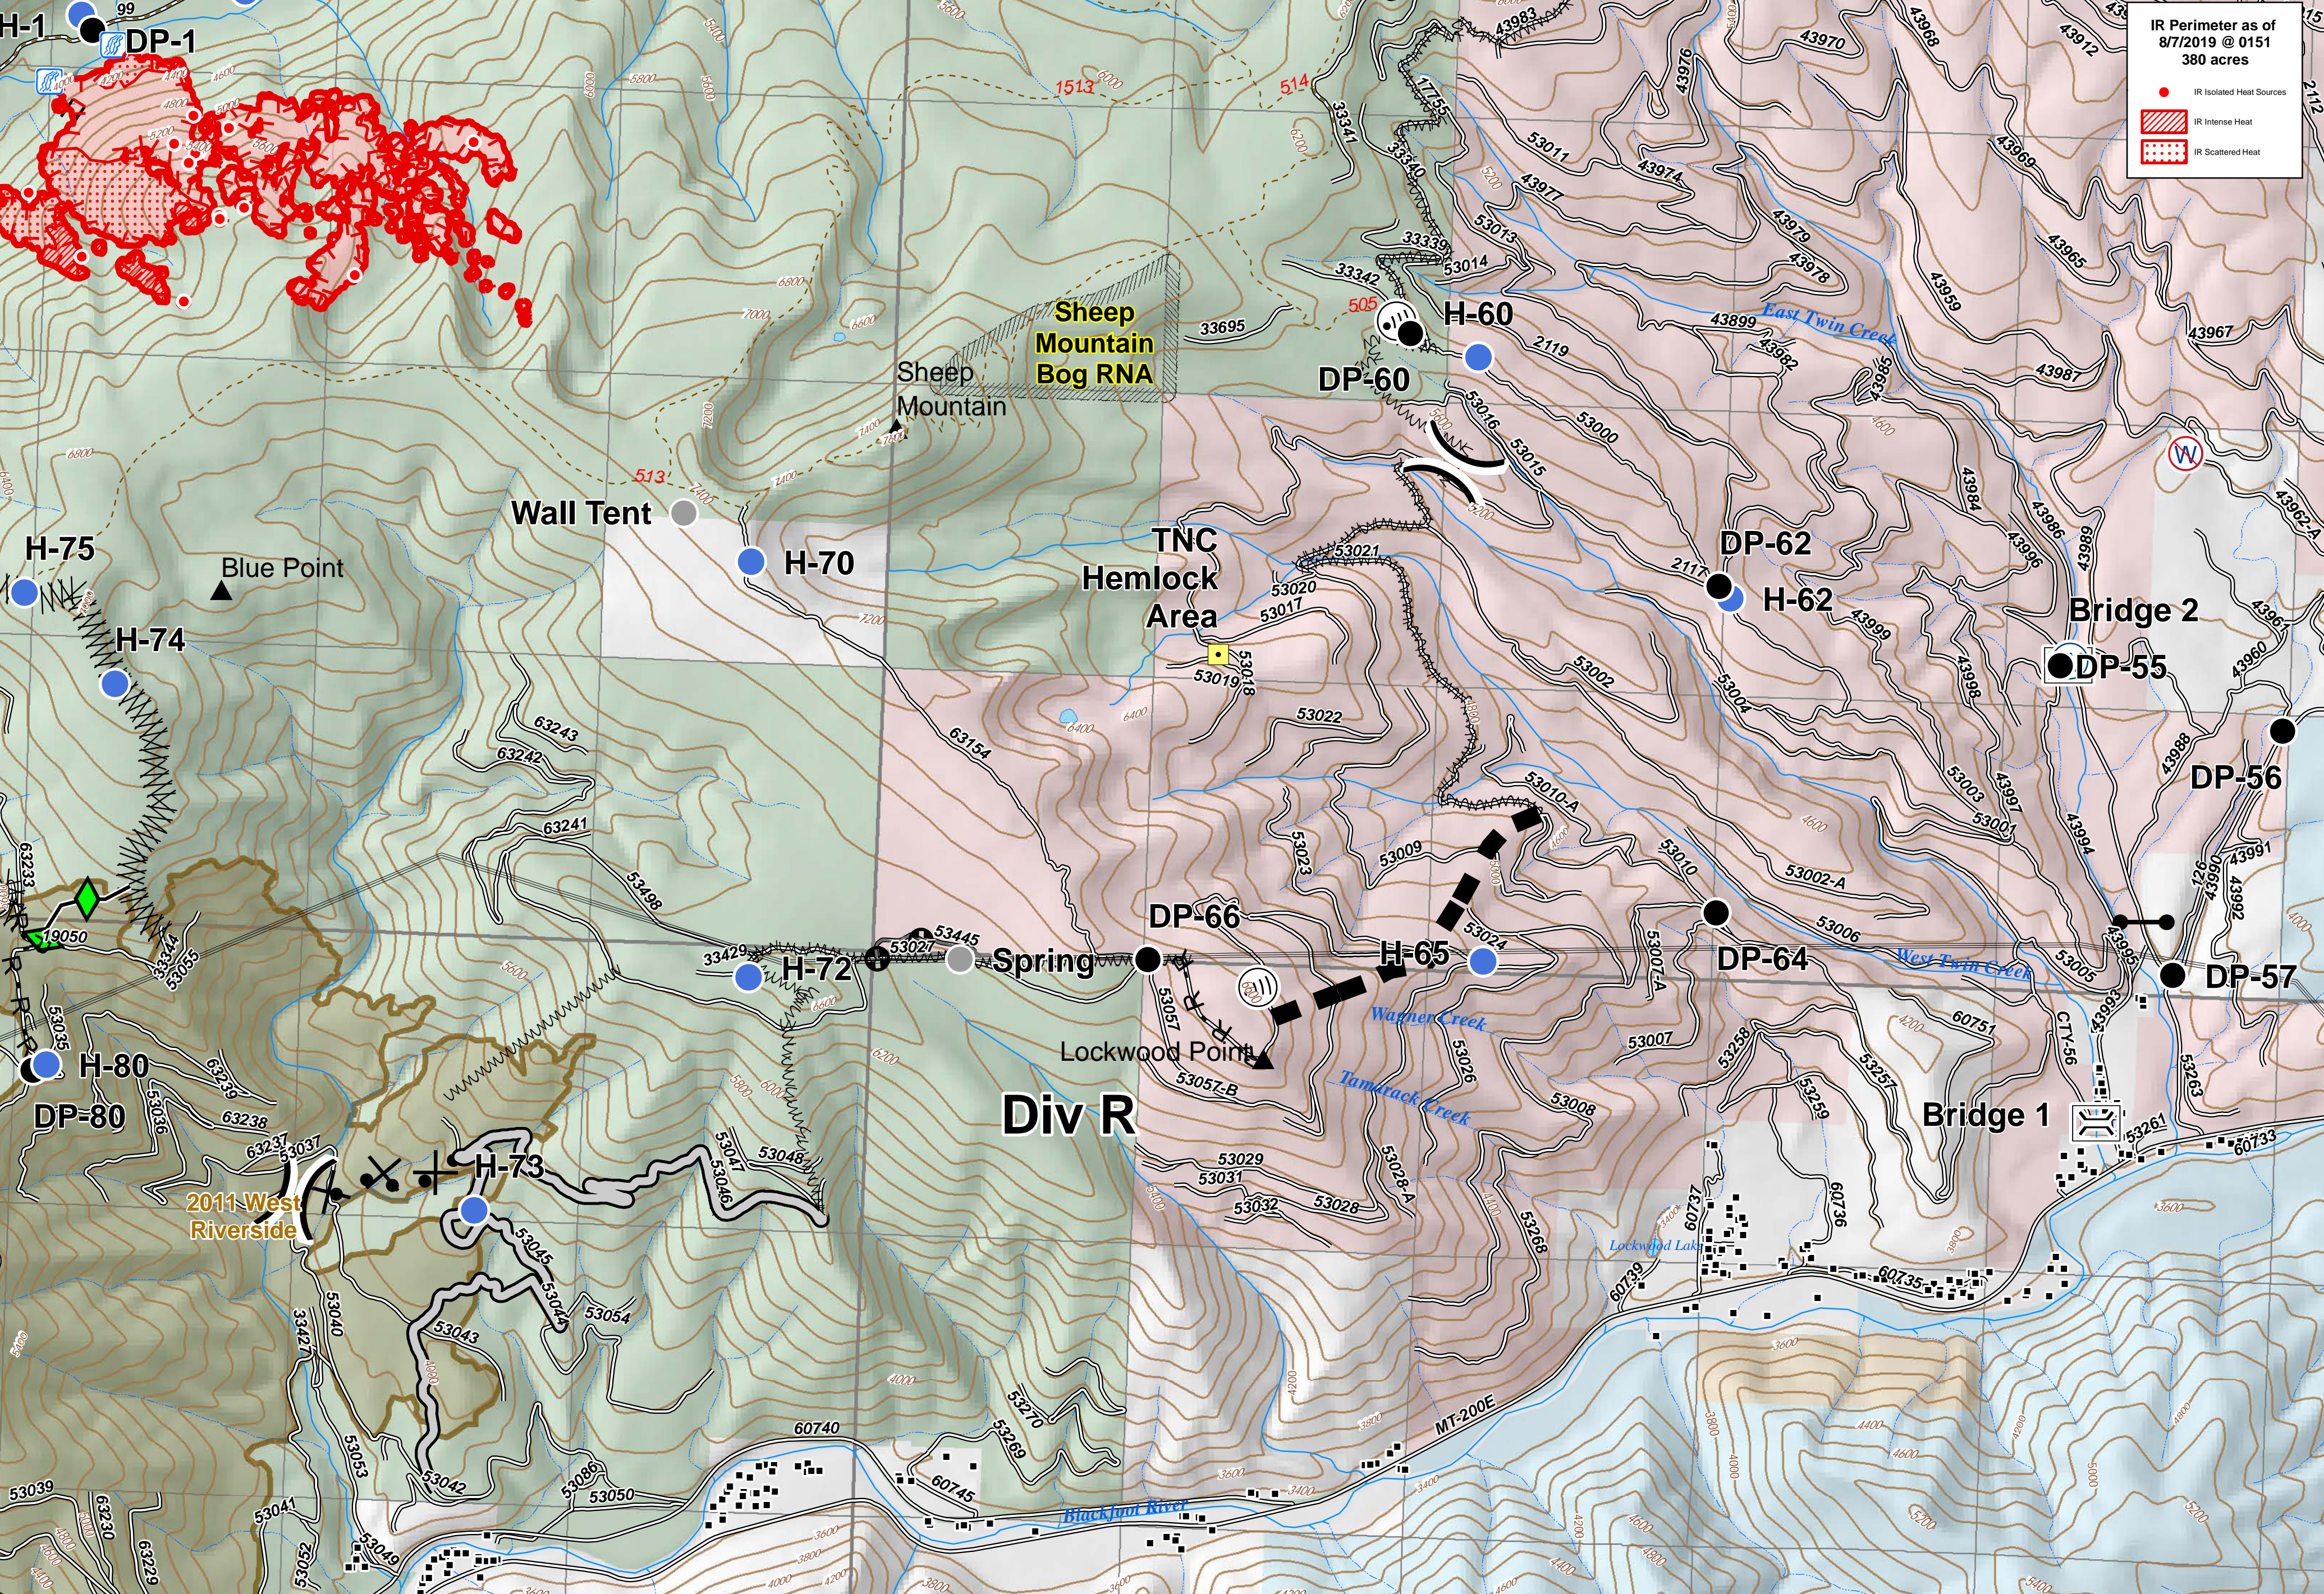

IR Perimeter as of 8/7/2019 @ 0151
380 acres

- IR Isolated Heat Sources
- IR Intense Heat
- IR Scattered Heat

Beeskov
Div R
MT-LNF-001232
August 7, 2019