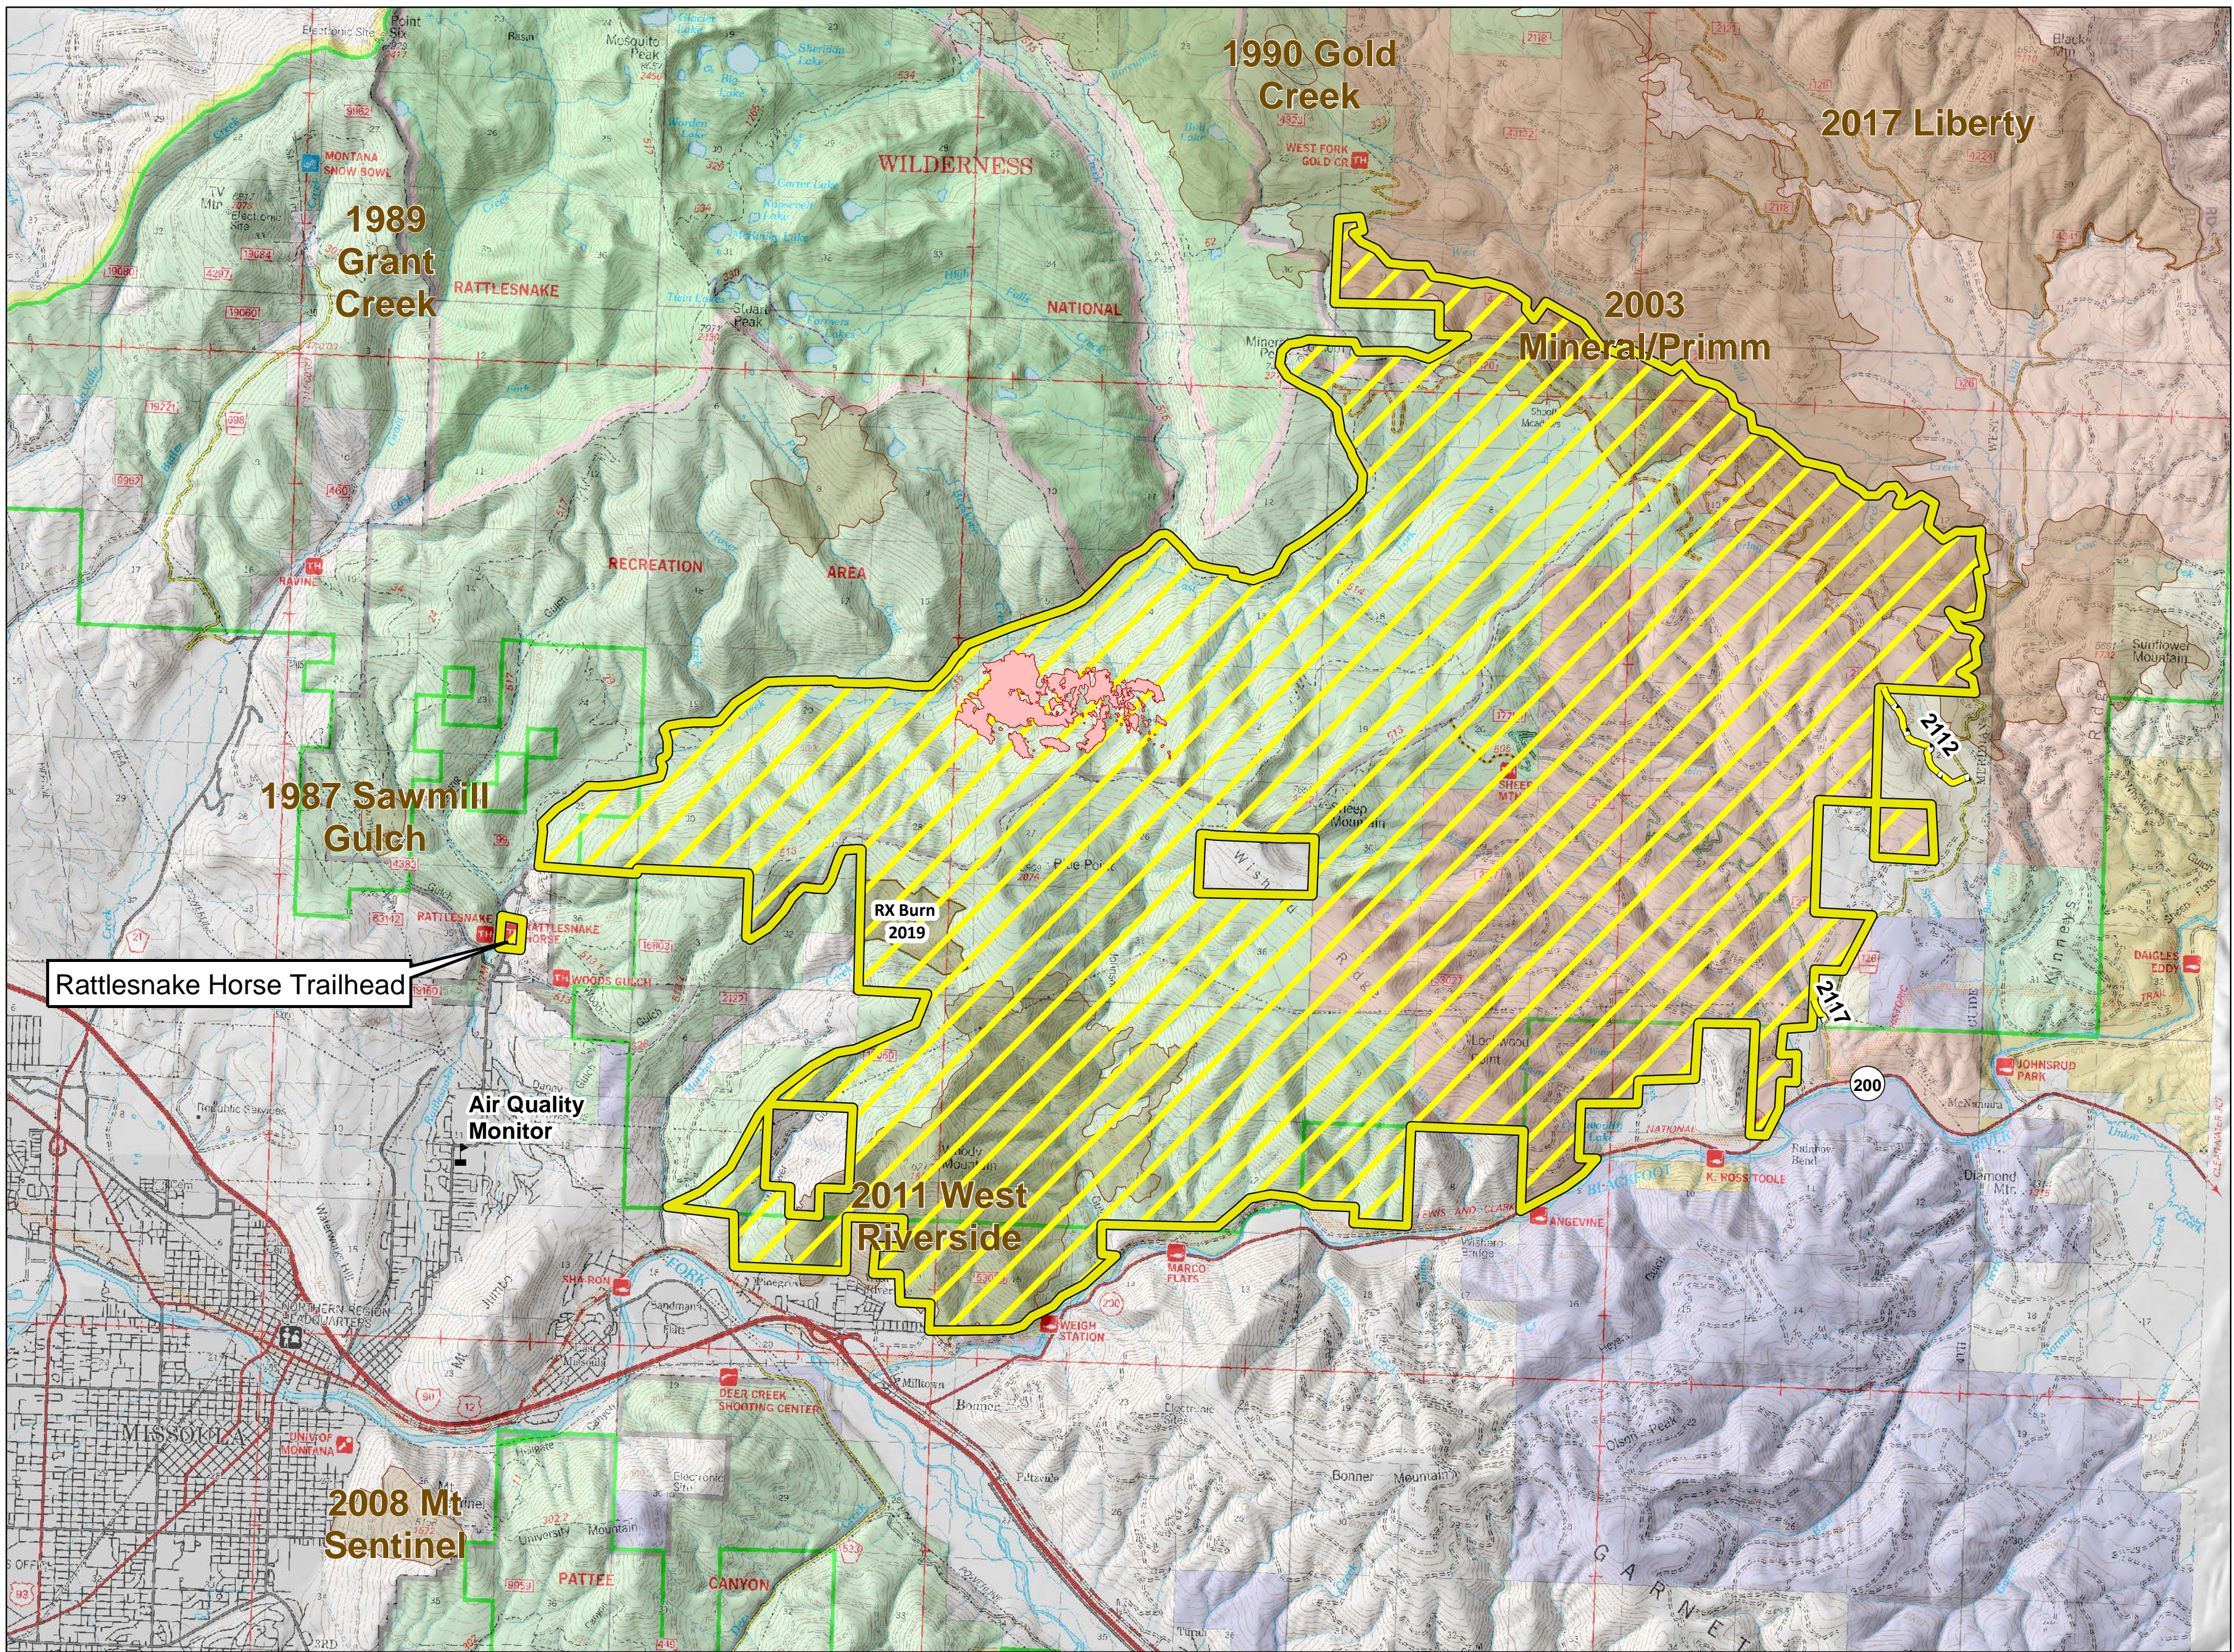

# BEE SKOVE

Rattlesnake Horse Trailhead

Air Quality Monitor

2011 West Riverside

RX Burn 2019

2003 Mineral/Primm

1990 Gold Creek

2017 Liberty

1989 Grant Creek

1987 Sawmill Gulch

2008 Mt Sentinel

**Public Information**  
 MT-LNF-001232  
 August 11, 2019

Perimeter as of  
 8/7/2019 @ 2237  
 429 acres

- Wildfire Daily Fire Perimeter
- Closure Area
- Closed Roads
- Air Quality Monitor