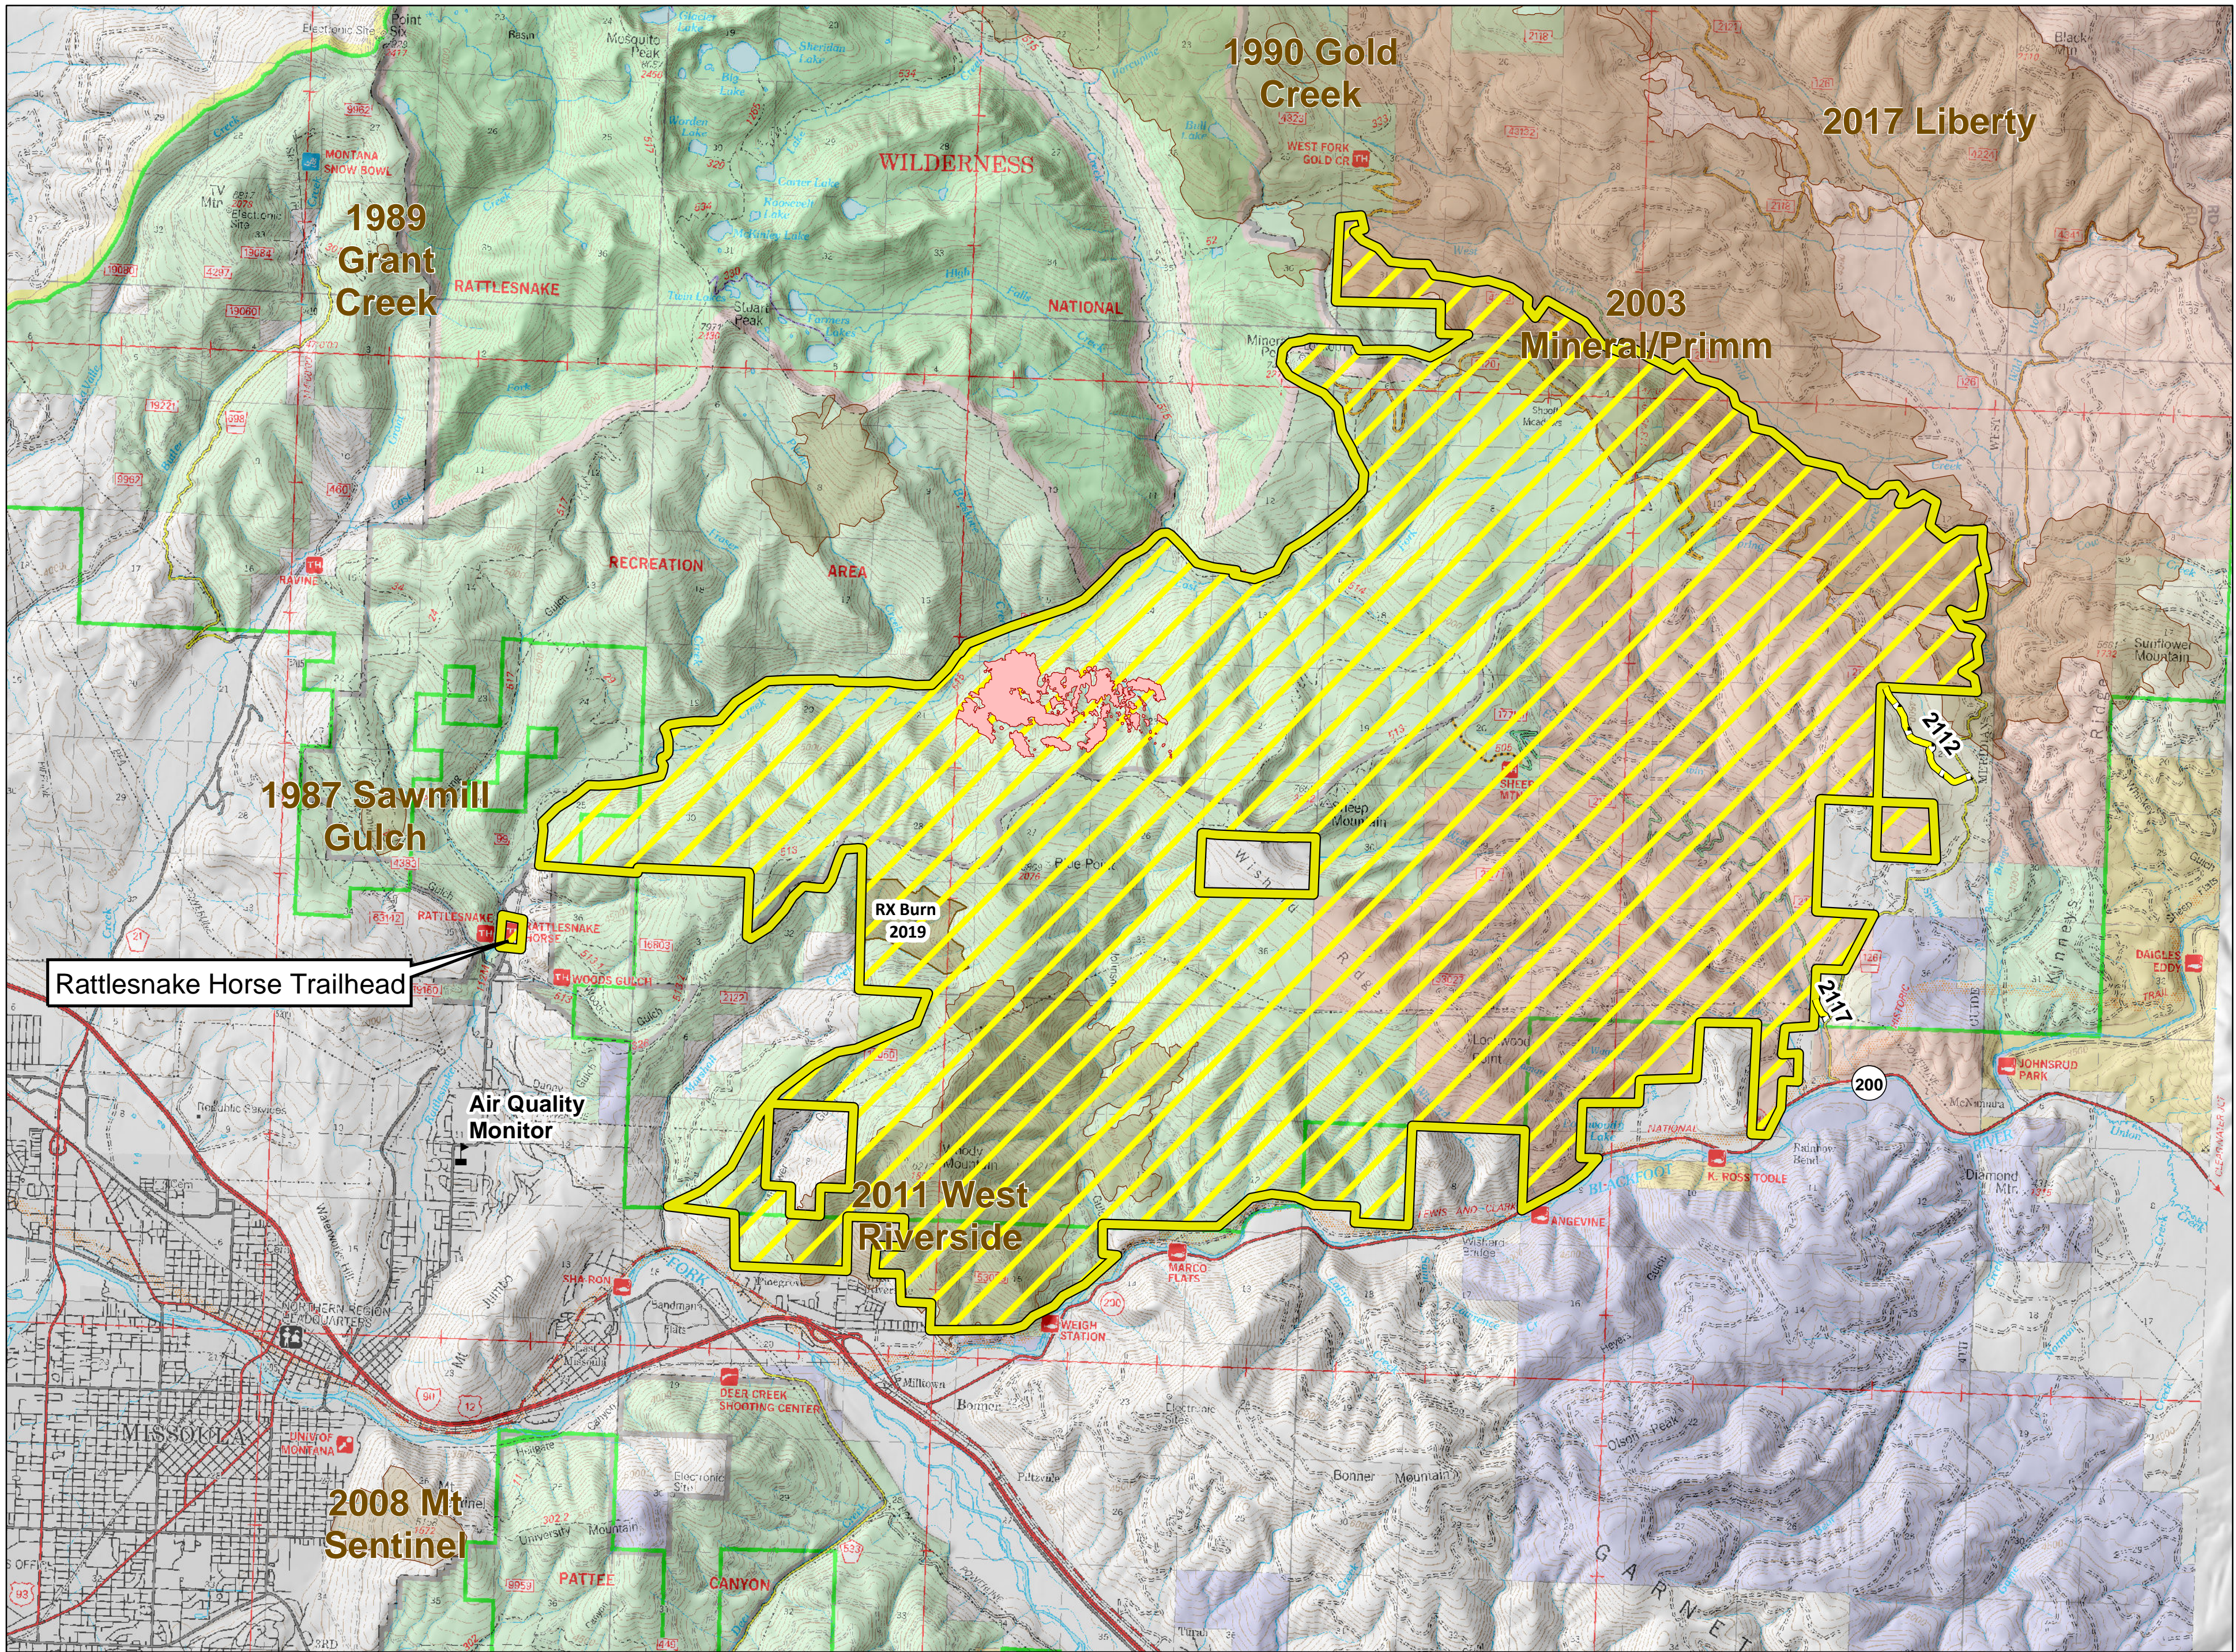

BEESEKOVÉ

Rattlesnake Horse Trailhead

Air Quality Monitor

2011 West Riverside

RX Burn 2019

2003 Mineral/Primm

1989 Grant Creek

1987 Sawmill Gulch

1990 Gold Creek

2017 Liberty

Public Information
 MT-LNF-001232
 August 12, 2019

Perimeter as of
 8/7/2019 @ 2237
 429 acres

- Wildfire Daily Fire Perimeter
- Closure Area
- Closed Roads
- Air Quality Monitor