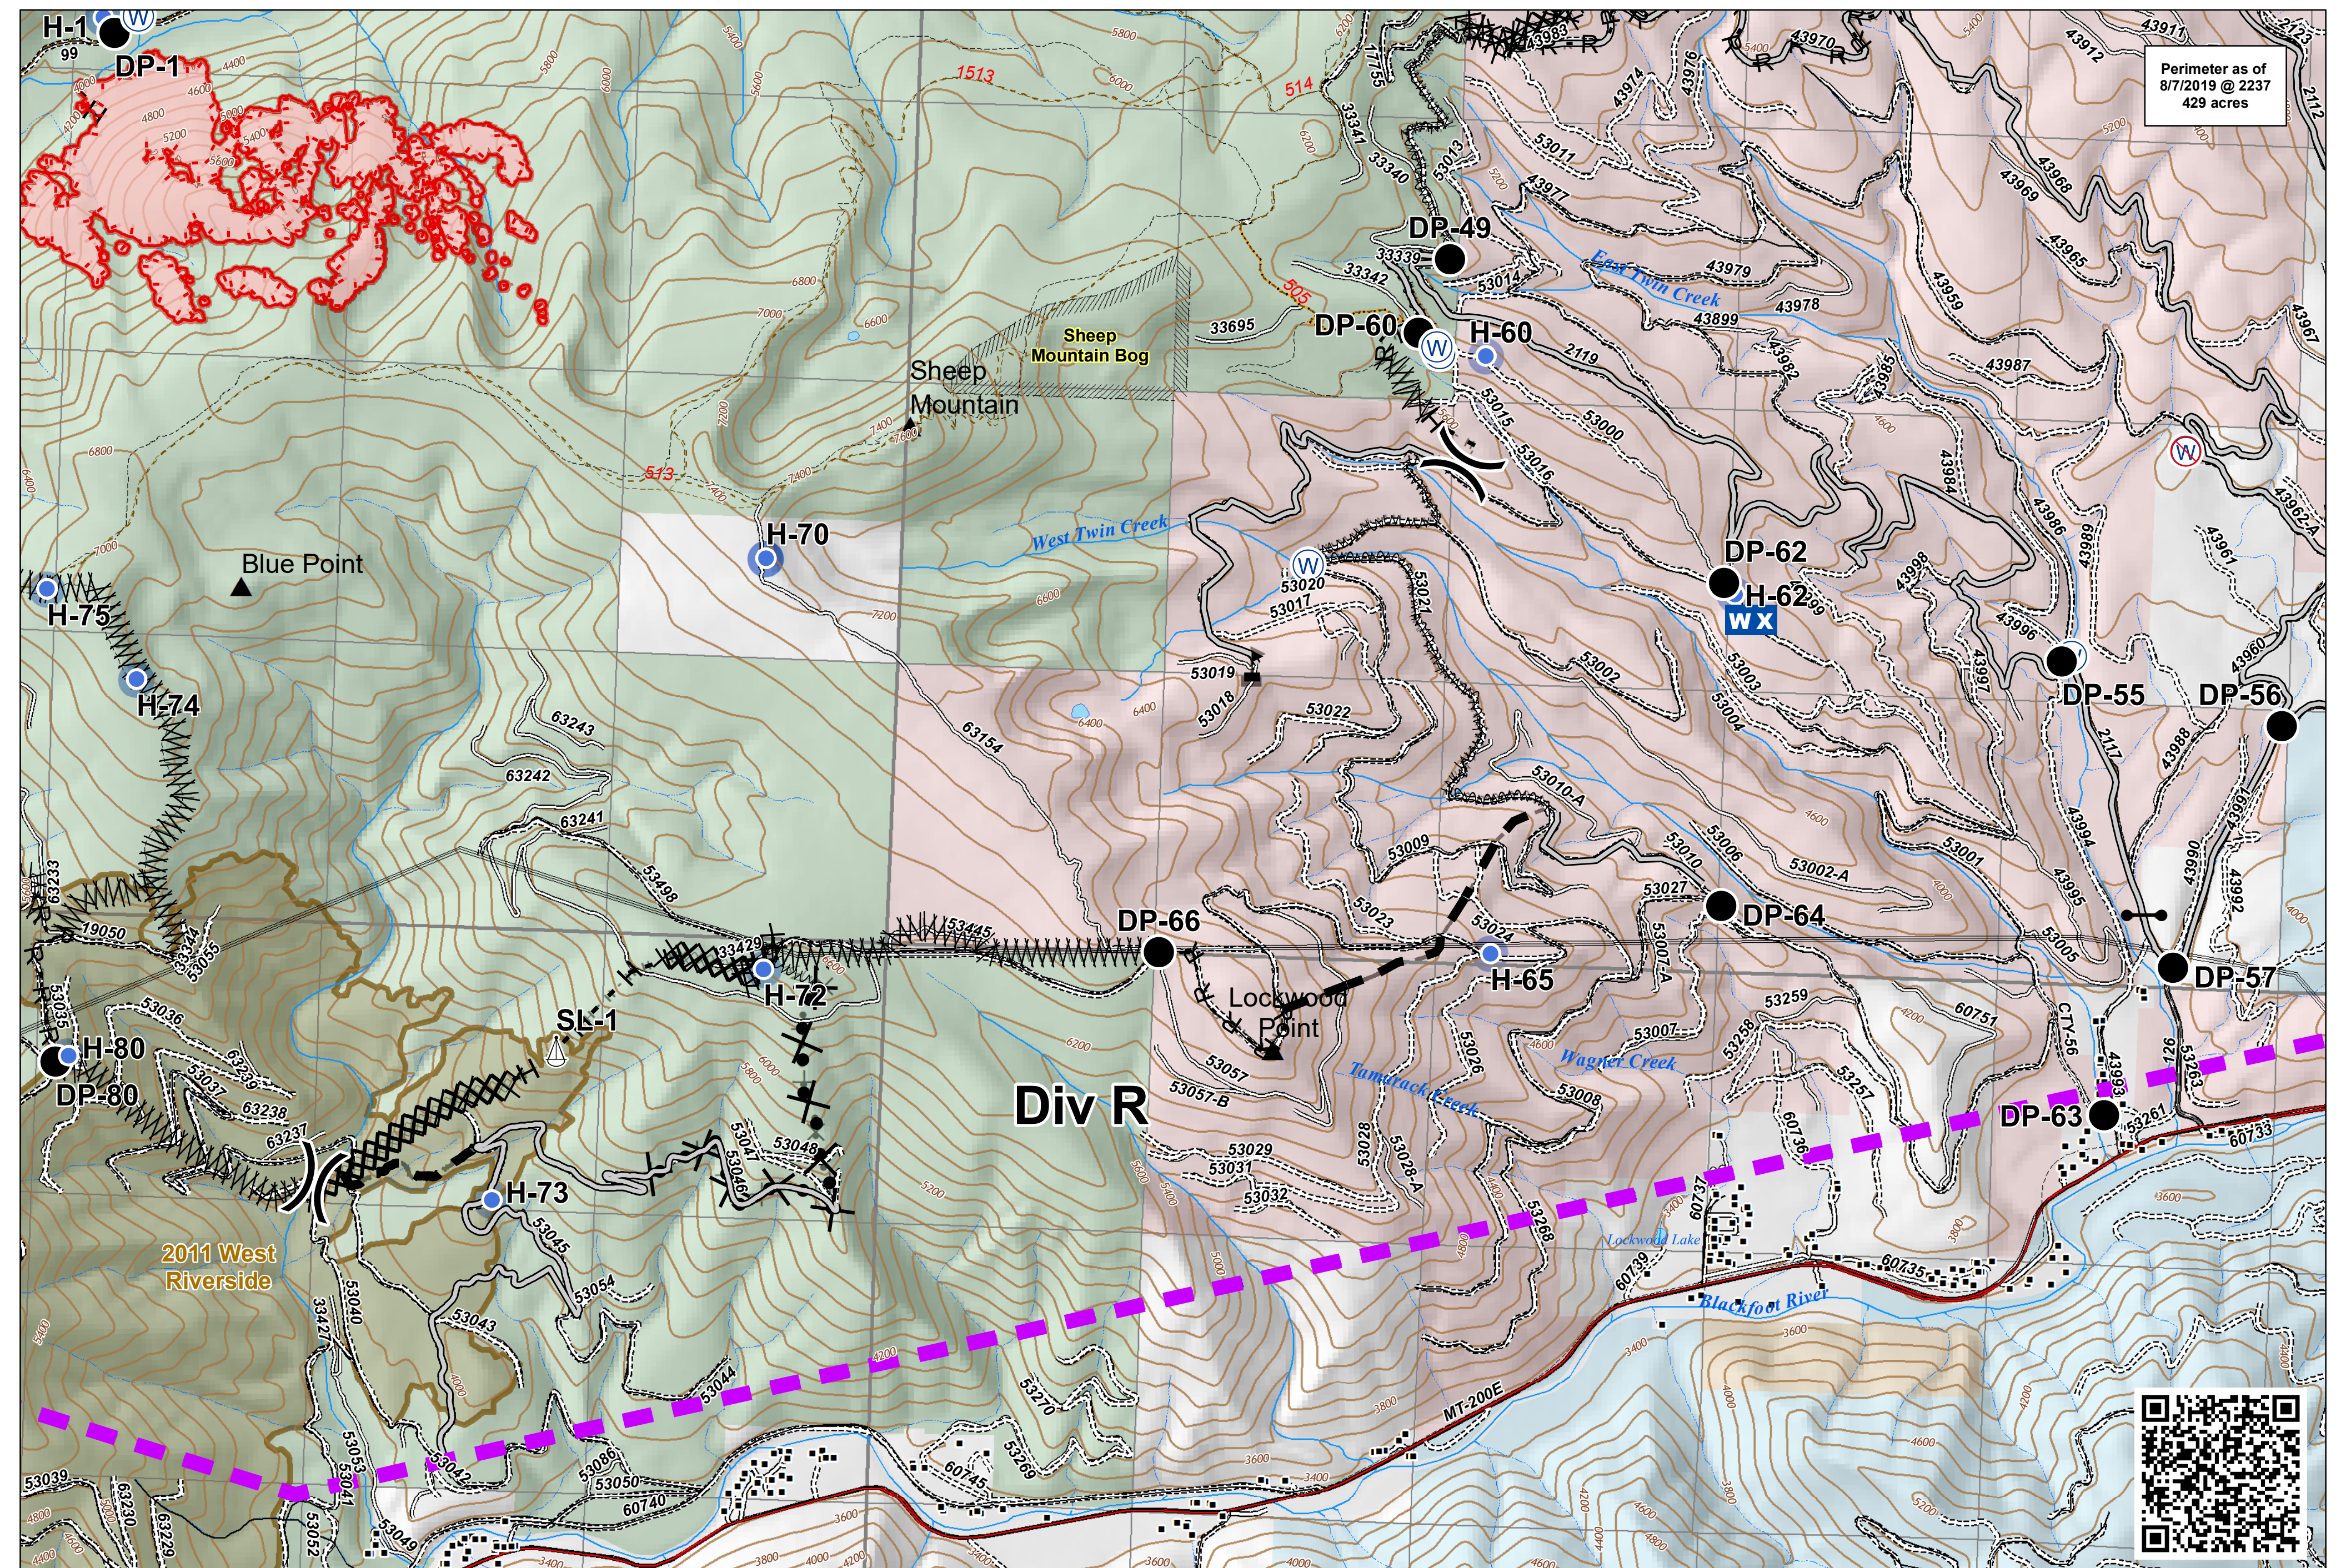

Perimeter as of  
8/7/2019 @ 2237  
429 acres

**Beeskove**  
Div R  
MT-LNF-001232  
August 13, 2019

	Division Break		Hellsport		Restricted Water Source		R - R - Road as Completed Line		Temporary Flight Restriction		Trails		Road - Light Duty - Paved		Lake/Pond
	Drop Point		Mobile Weather Unit		Value at Risk		Access or Improved Road		Wildfire Daily Fire Perimeter		Highway		Road - Light Duty - Gravel		Swamp/Marsh
	Gate		Sling Site		Uncontrolled Fire Edge		Line Break Completed		Structures		Road - Light Duty		Perennial Stream		US Forest Service
	Water Source		Completed Dozer Line		Proposed Dozer Line		Fire Break Planned or Incomplete		TNC Bridges		Road - Unimproved		Intermittent Stream		US Bureau of Land Management
			Completed Hand Line		Planned Fire Line		Transmission Lines		Peaks		Trail		Special Resource Areas		State of Montana
									Fire History						The Nature Conservancy