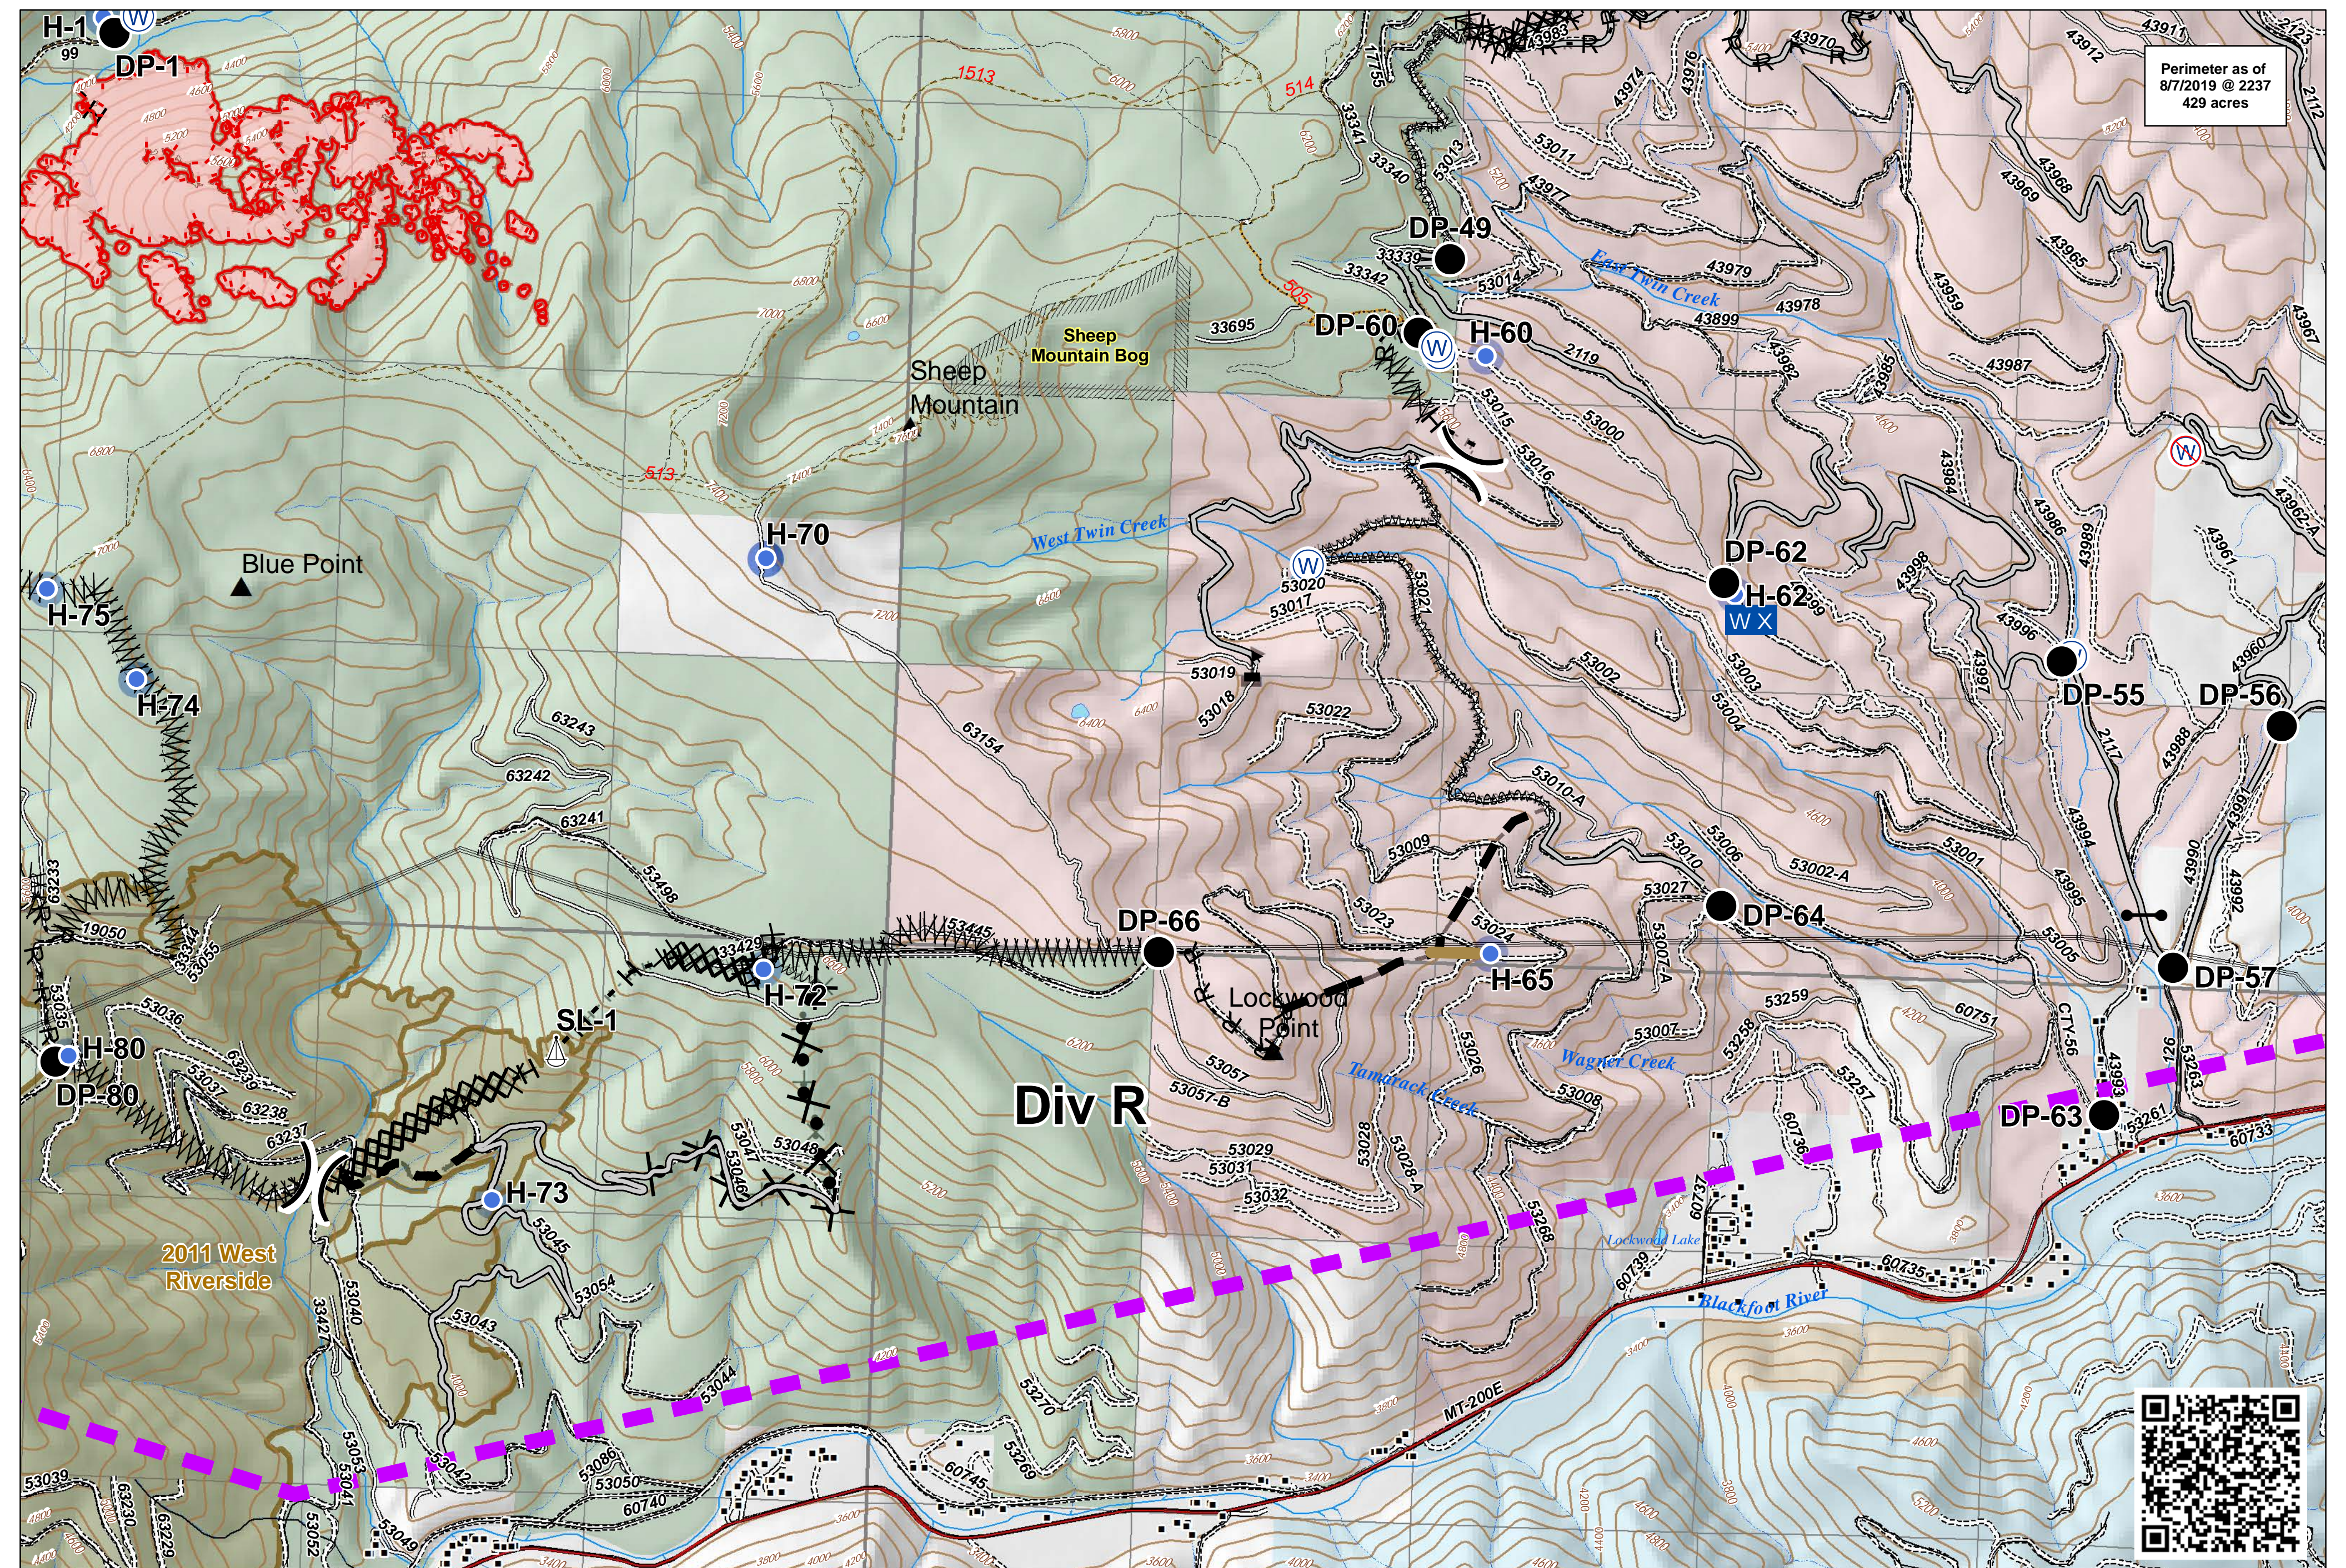

Perimeter as of
8/7/2019 @ 2237
429 acres

Beeskove
Div R
MT-LNF-001232
August 14, 2019

	Division Break		Hellsport		Restricted Water Source		R - R - Road as Completed Line		Temporary Flight Restriction		Transmission Lines		Road - Light Duty - Dirt		Fire History		The Nature Conservancy
	Drop Point		Mobile Weather Unit		Value at Risk		Access or Improved Road		Repair Line		Trails		Road - Light Duty - Paved		Lake/Pond		Swamp/Marsh
	Gate		Sling Site		Uncontrolled Fire Edge		Line Break Completed		Wildfire Daily Fire Perimeter		Highway		Road - Light Duty - Gravel		Perennial Stream		US Forest Service
	Water Source		Completed Dozer Line		Proposed Dozer Line		Fire Break Planned or Incomplete		Structures		Road - Light Duty		Intermittent Stream		US Bureau of Land Management		State of Montana
			Completed Hand Line		Planned Fire Line		TNC Bridges		Peaks		Trail		Special Resource Areas				