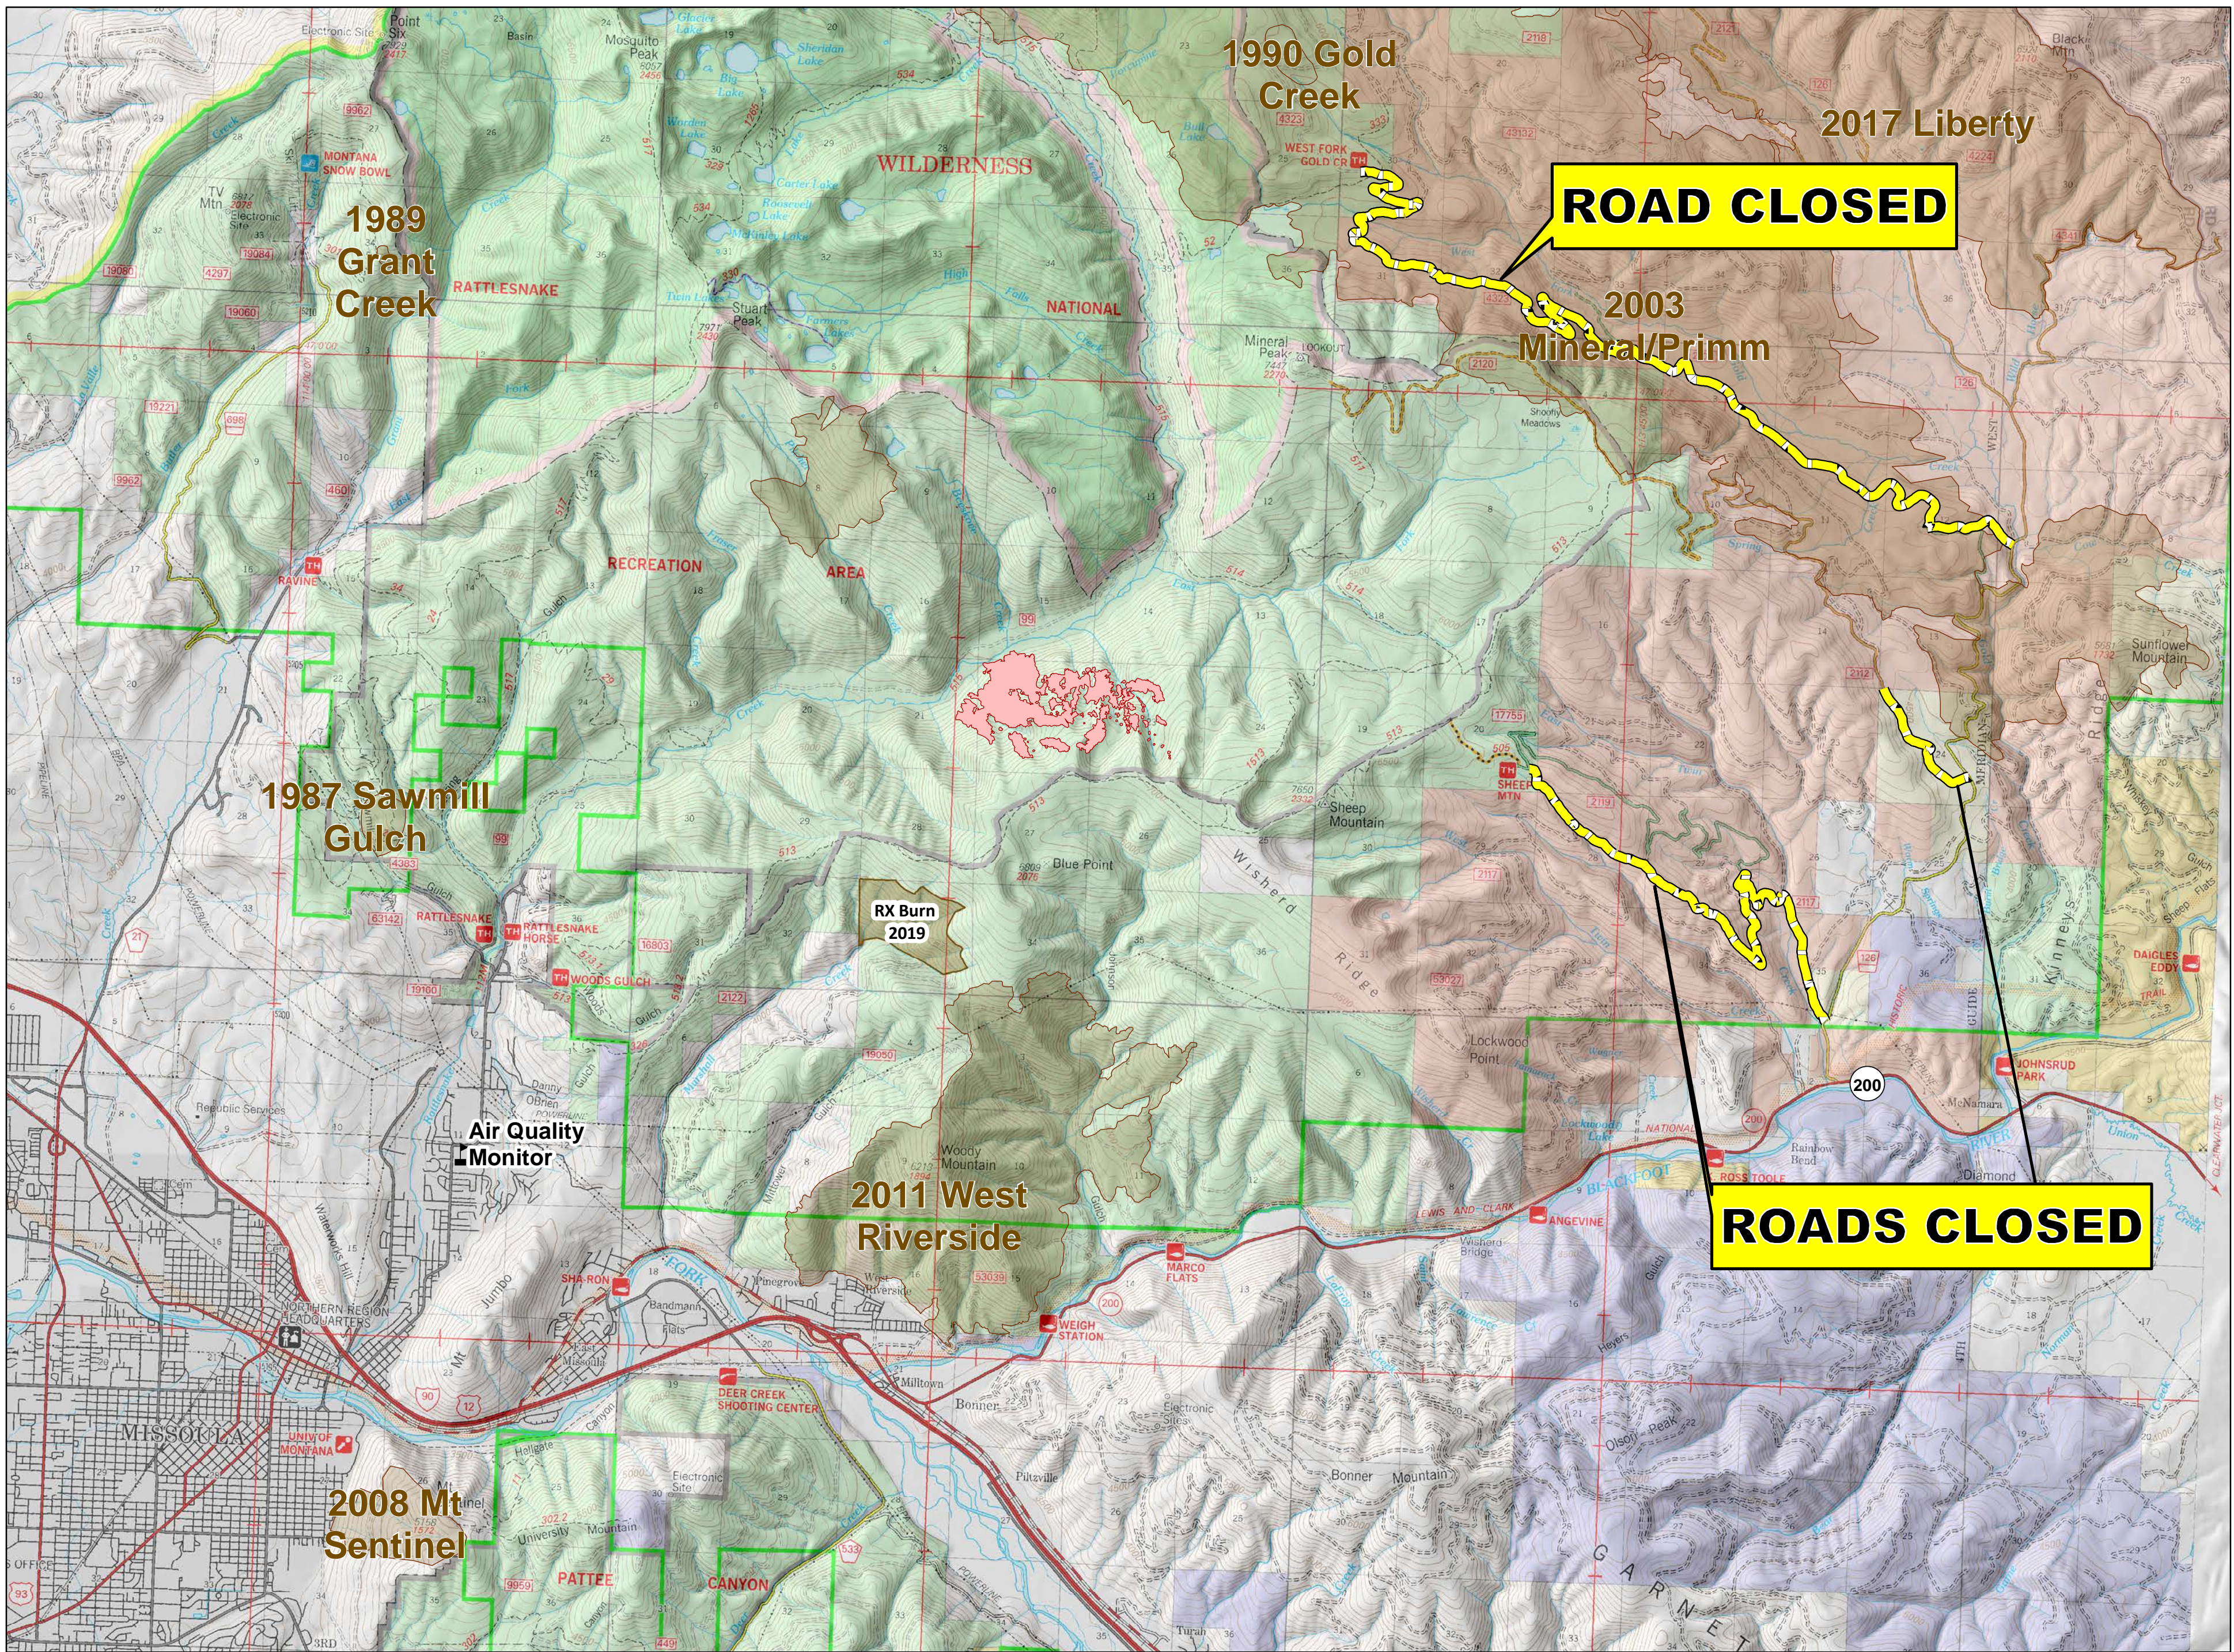

# BEE SKOVE

**Public Information**  
 MT-LNF-001232  
 August 14, 2019

Perimeter as of  
 8/7/2019 @ 2237  
 429 acres

Closed Roads  
 Wildfire Daily Fire Perimeter

- US Forest Service
- US Bureau of Land Management
- State of Montana
- The Nature Conservancy
- Local Government