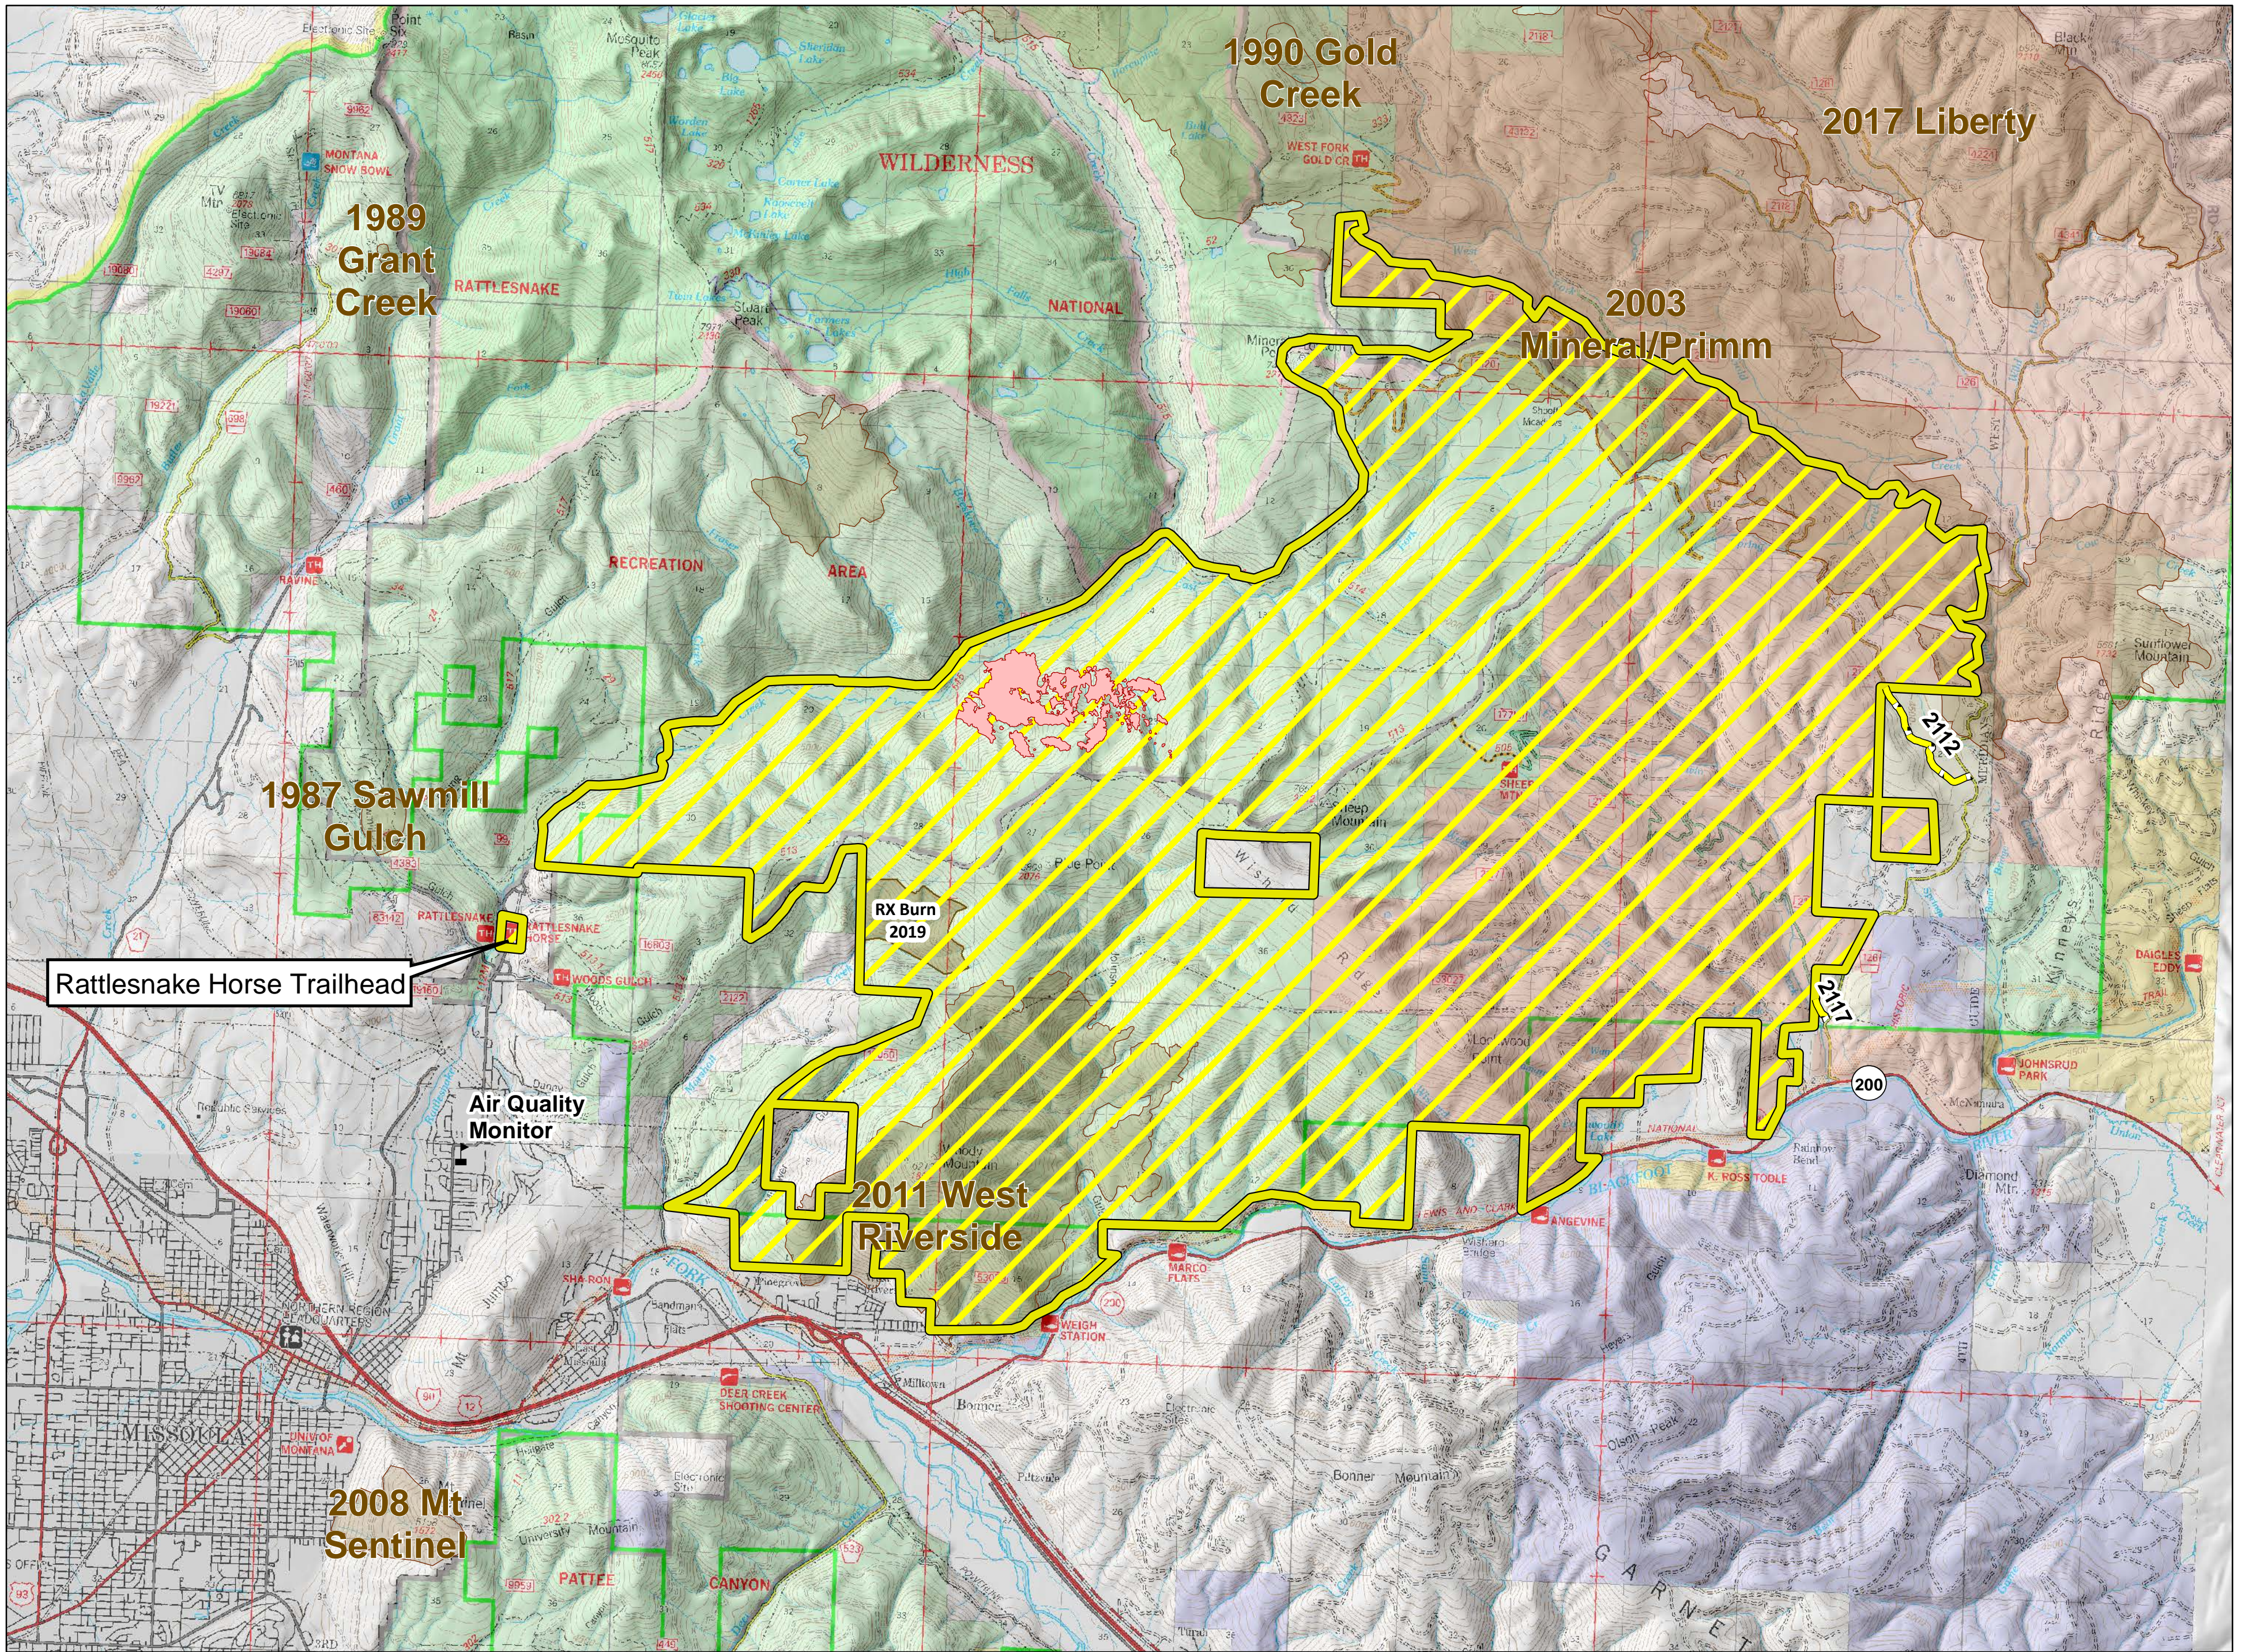

BEE SKOVE

Rattlesnake Horse Trailhead

Air Quality Monitor

2011 West Riverside

RX Burn 2019

2003 Mineral/Primm

1989 Grant Creek

1987 Sawmill Gulch

1990 Gold Creek

2017 Liberty

Public Information
 MT-LNF-001232
 August 14, 2019

Perimeter as of
 8/7/2019 @ 2237
 429 acres

-  Wildfire Daily Fire Perimeter
-  Closure Area
-  Closed Roads
-  Air Quality Monitor