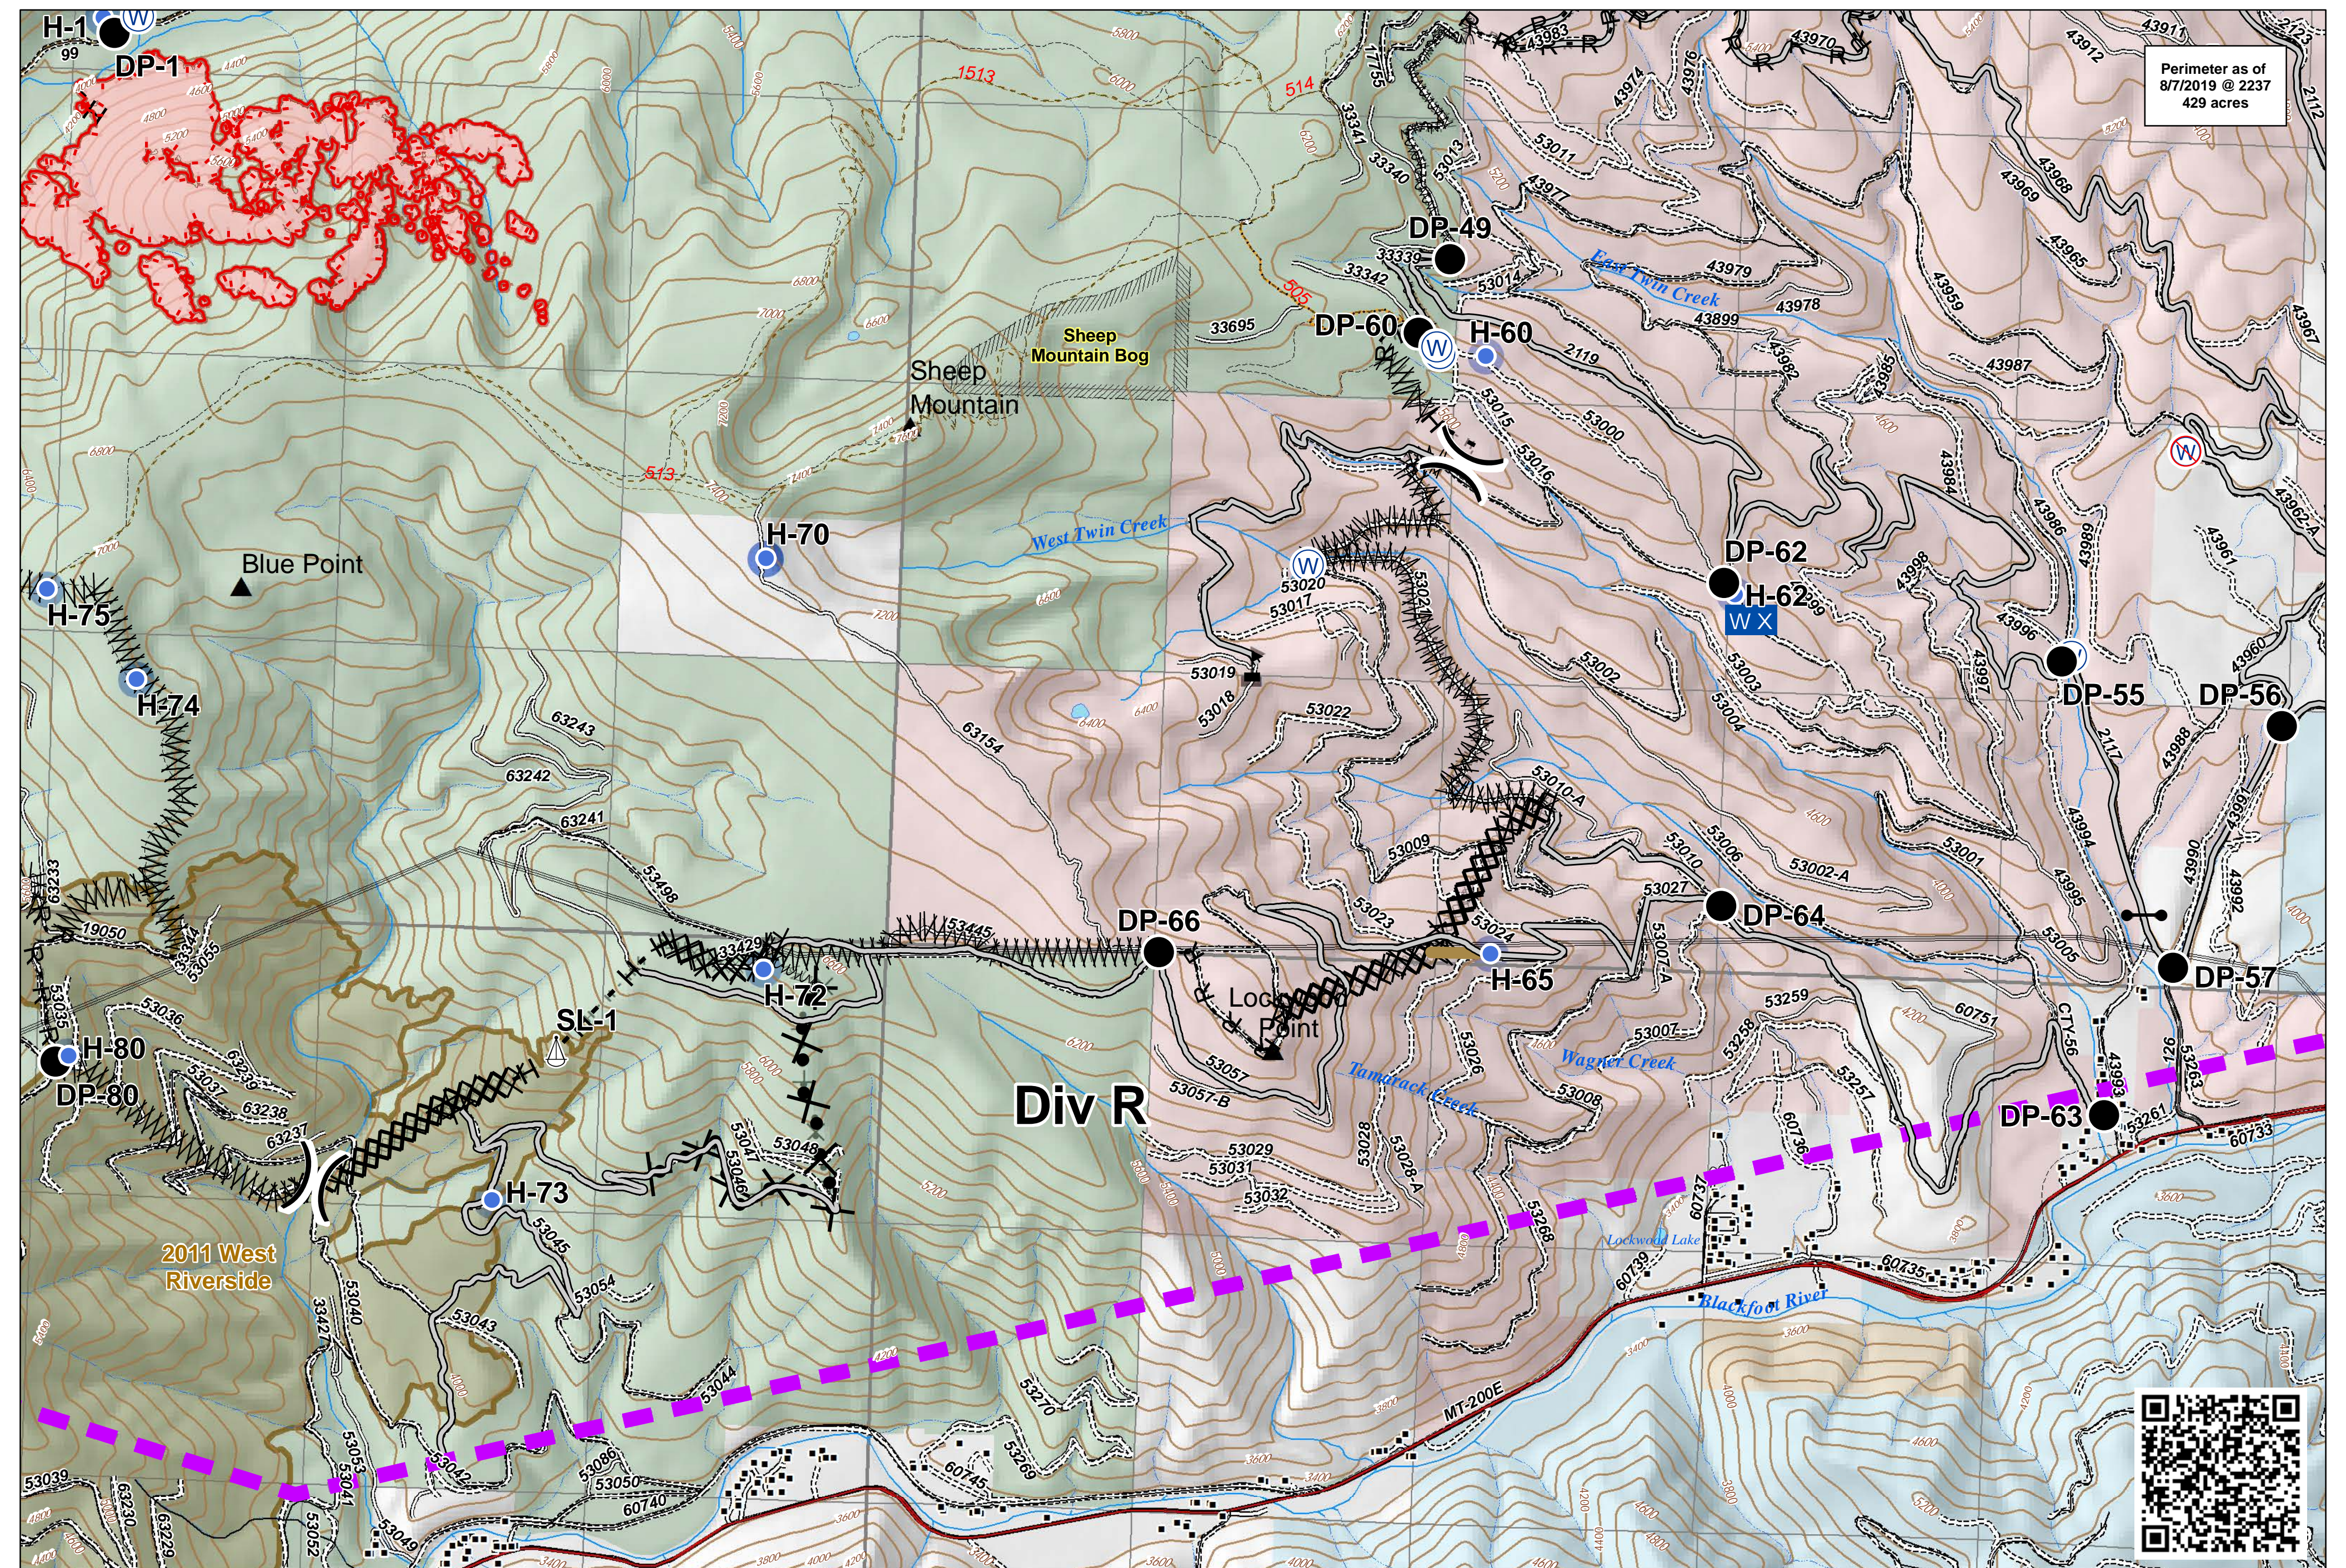

Perimeter as of  
8/7/2019 @ 2237  
429 acres

**Beeskove**  
Div R  
MT-LNF-001232  
August 15, 2019

	Division Break		Restricted Water Source		R - R - Road as Completed Line		Repair Line		Trails		Road - Light Duty - Paved		Lake/Pond
	Drop Point		Value at Risk		Access or Improved Road		Wildfire Daily Fire Perimeter		Highway		Road - Light Duty - Gravel		Swamp/Marsh
	Gate		Uncontrolled Fire Edge		Line Break Completed		Structures		Road - Light Duty		Perennial Stream		US Forest Service
	Sling Site		Completed Dozer Line		Proposed Dozer Line		TNC Bridges		Road - Unimproved		Intermittent Stream		US Bureau of Land Management
	Water Source		Fire Break Planned or Incomplete		Peaks		Transmission Lines		Trail		Special Resource Areas		State of Montana
			Completed Hand Line		Temporary Flight Restriction				Road - Light Duty - Dirt		Fire History		The Nature Conservancy