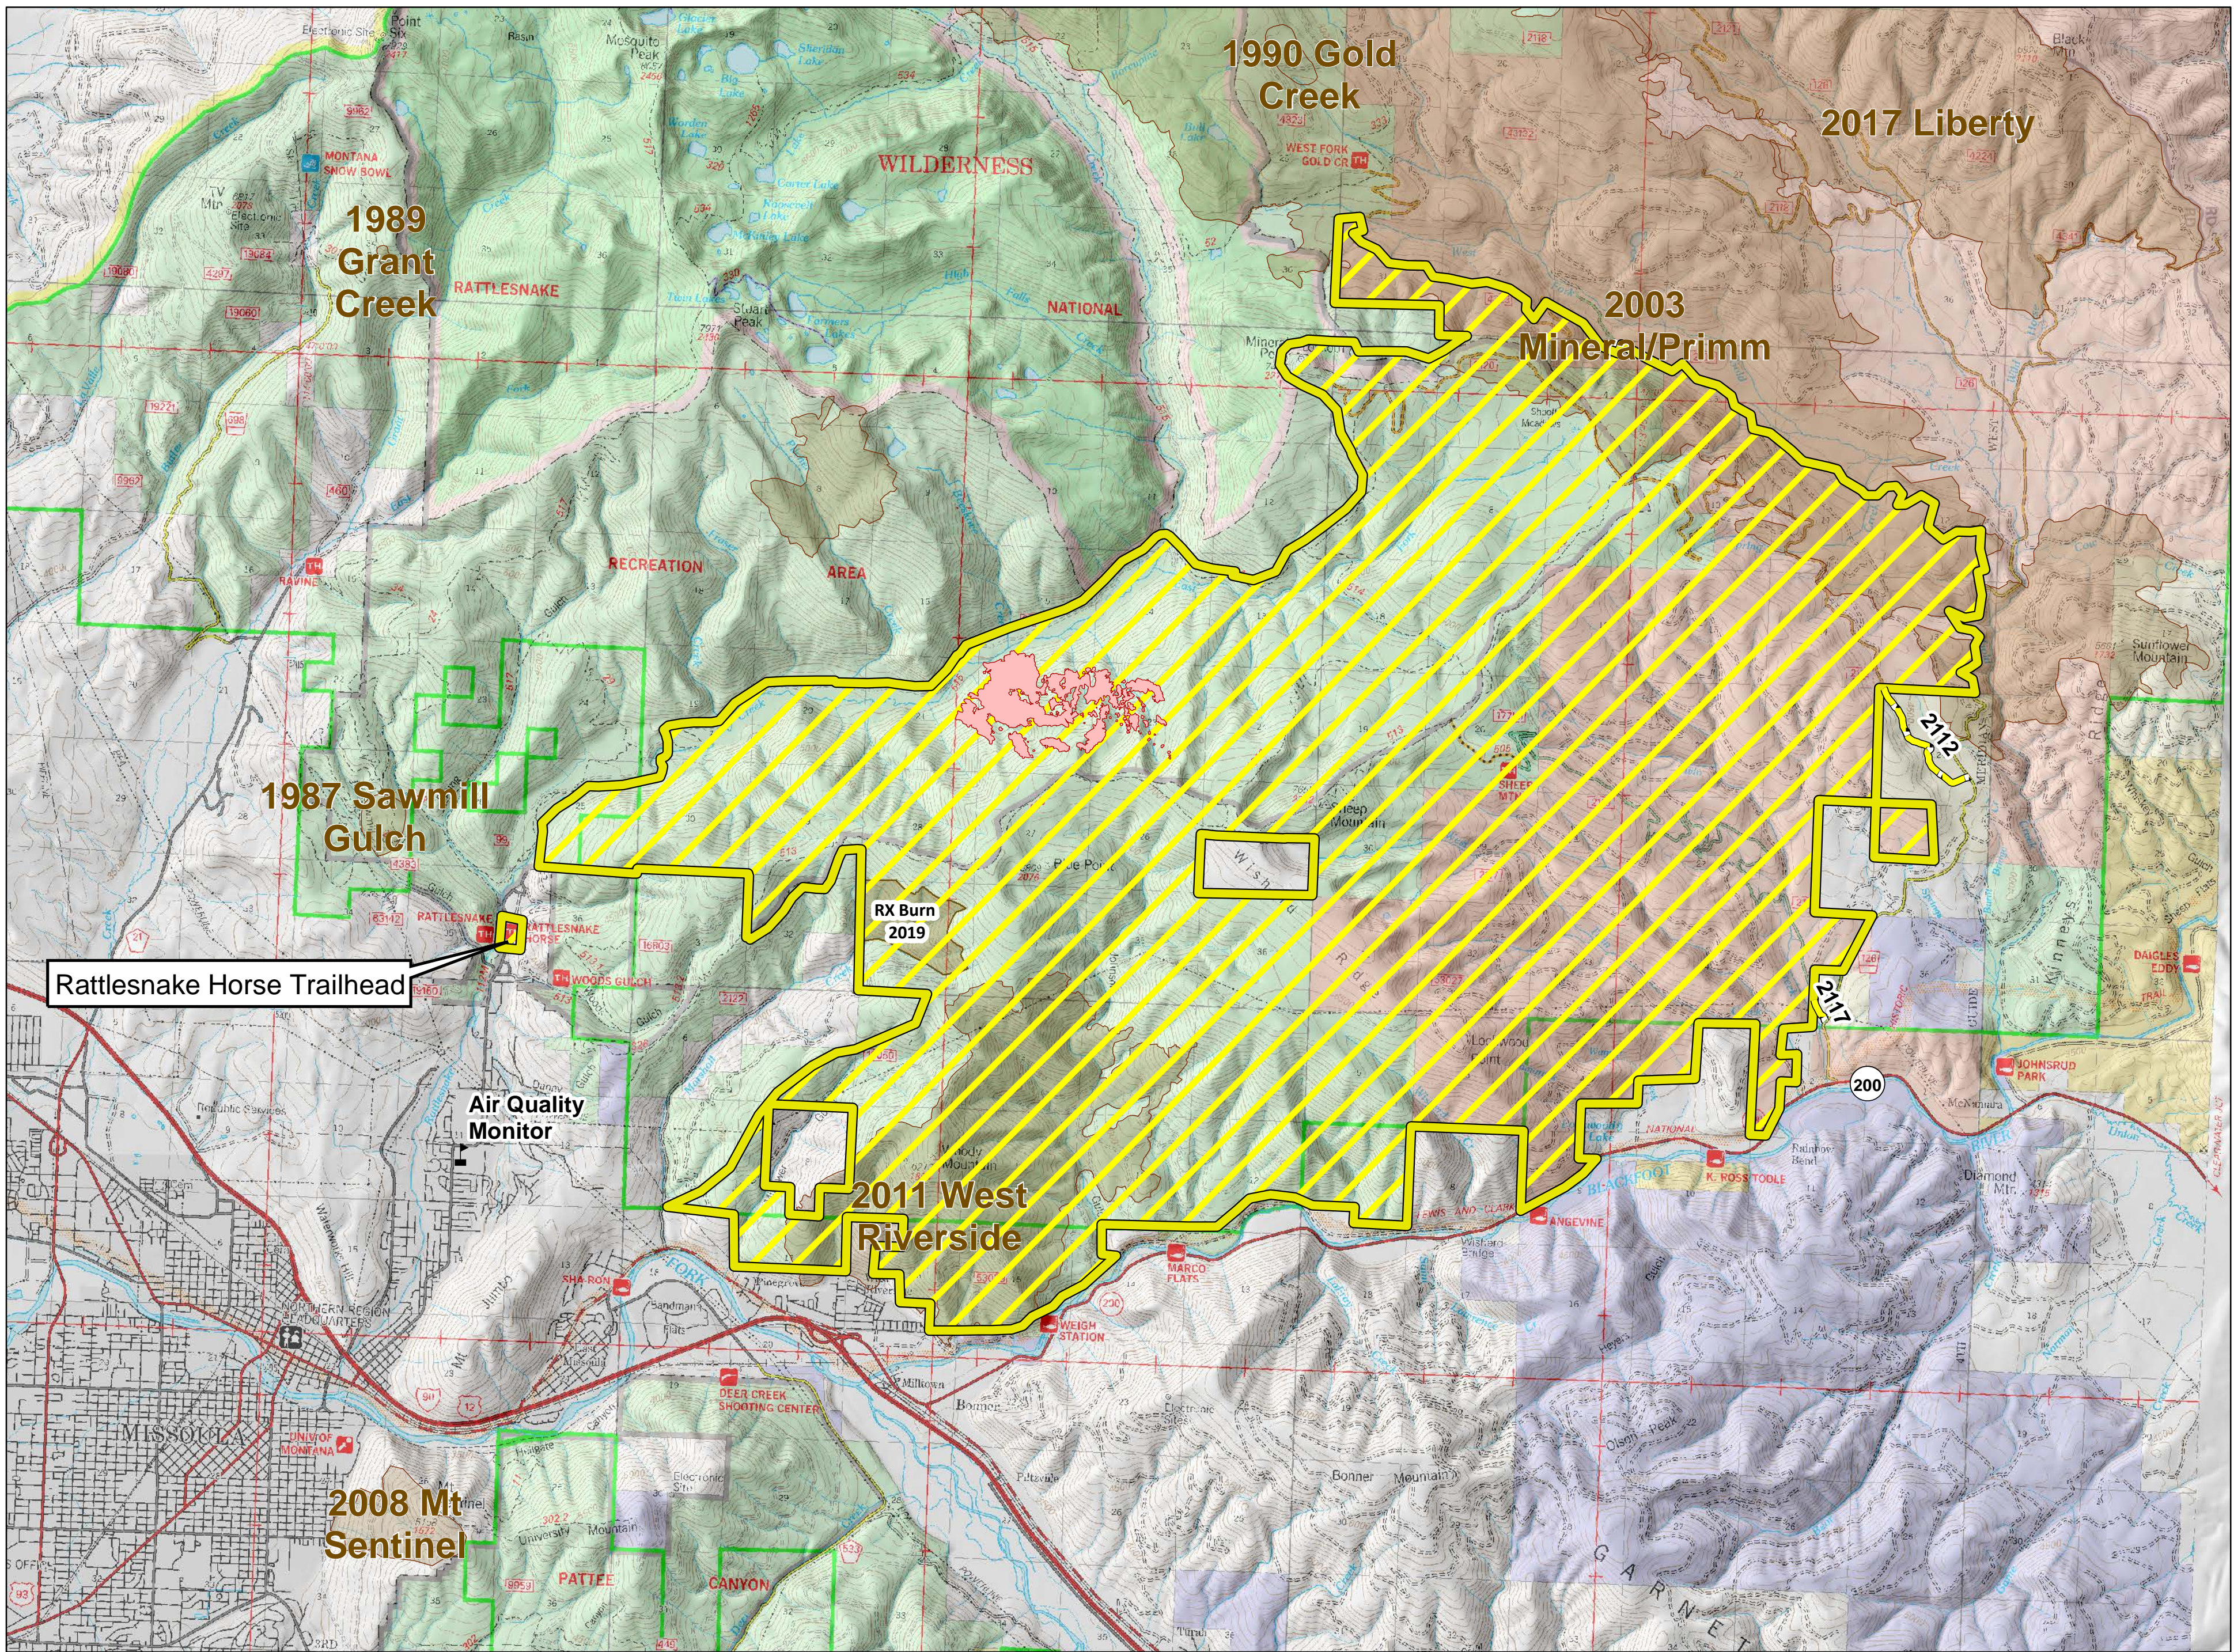

# BEESEKOVE

Rattlesnake Horse Trailhead

Air Quality Monitor

2011 West Riverside

RX Burn 2019

2003 Mineral/Primm

1990 Gold Creek

2017 Liberty

1989 Grant Creek

1987 Sawmill Gulch

2008 Mt Sentinel

**Public Information**  
 MT-LNF-001232  
 August 15, 2019

Perimeter as of  
 8/7/2019 @ 2237  
 429 acres

- Wildfire Daily Fire Perimeter
- Closure Area
- Closed Roads
- Air Quality Monitor