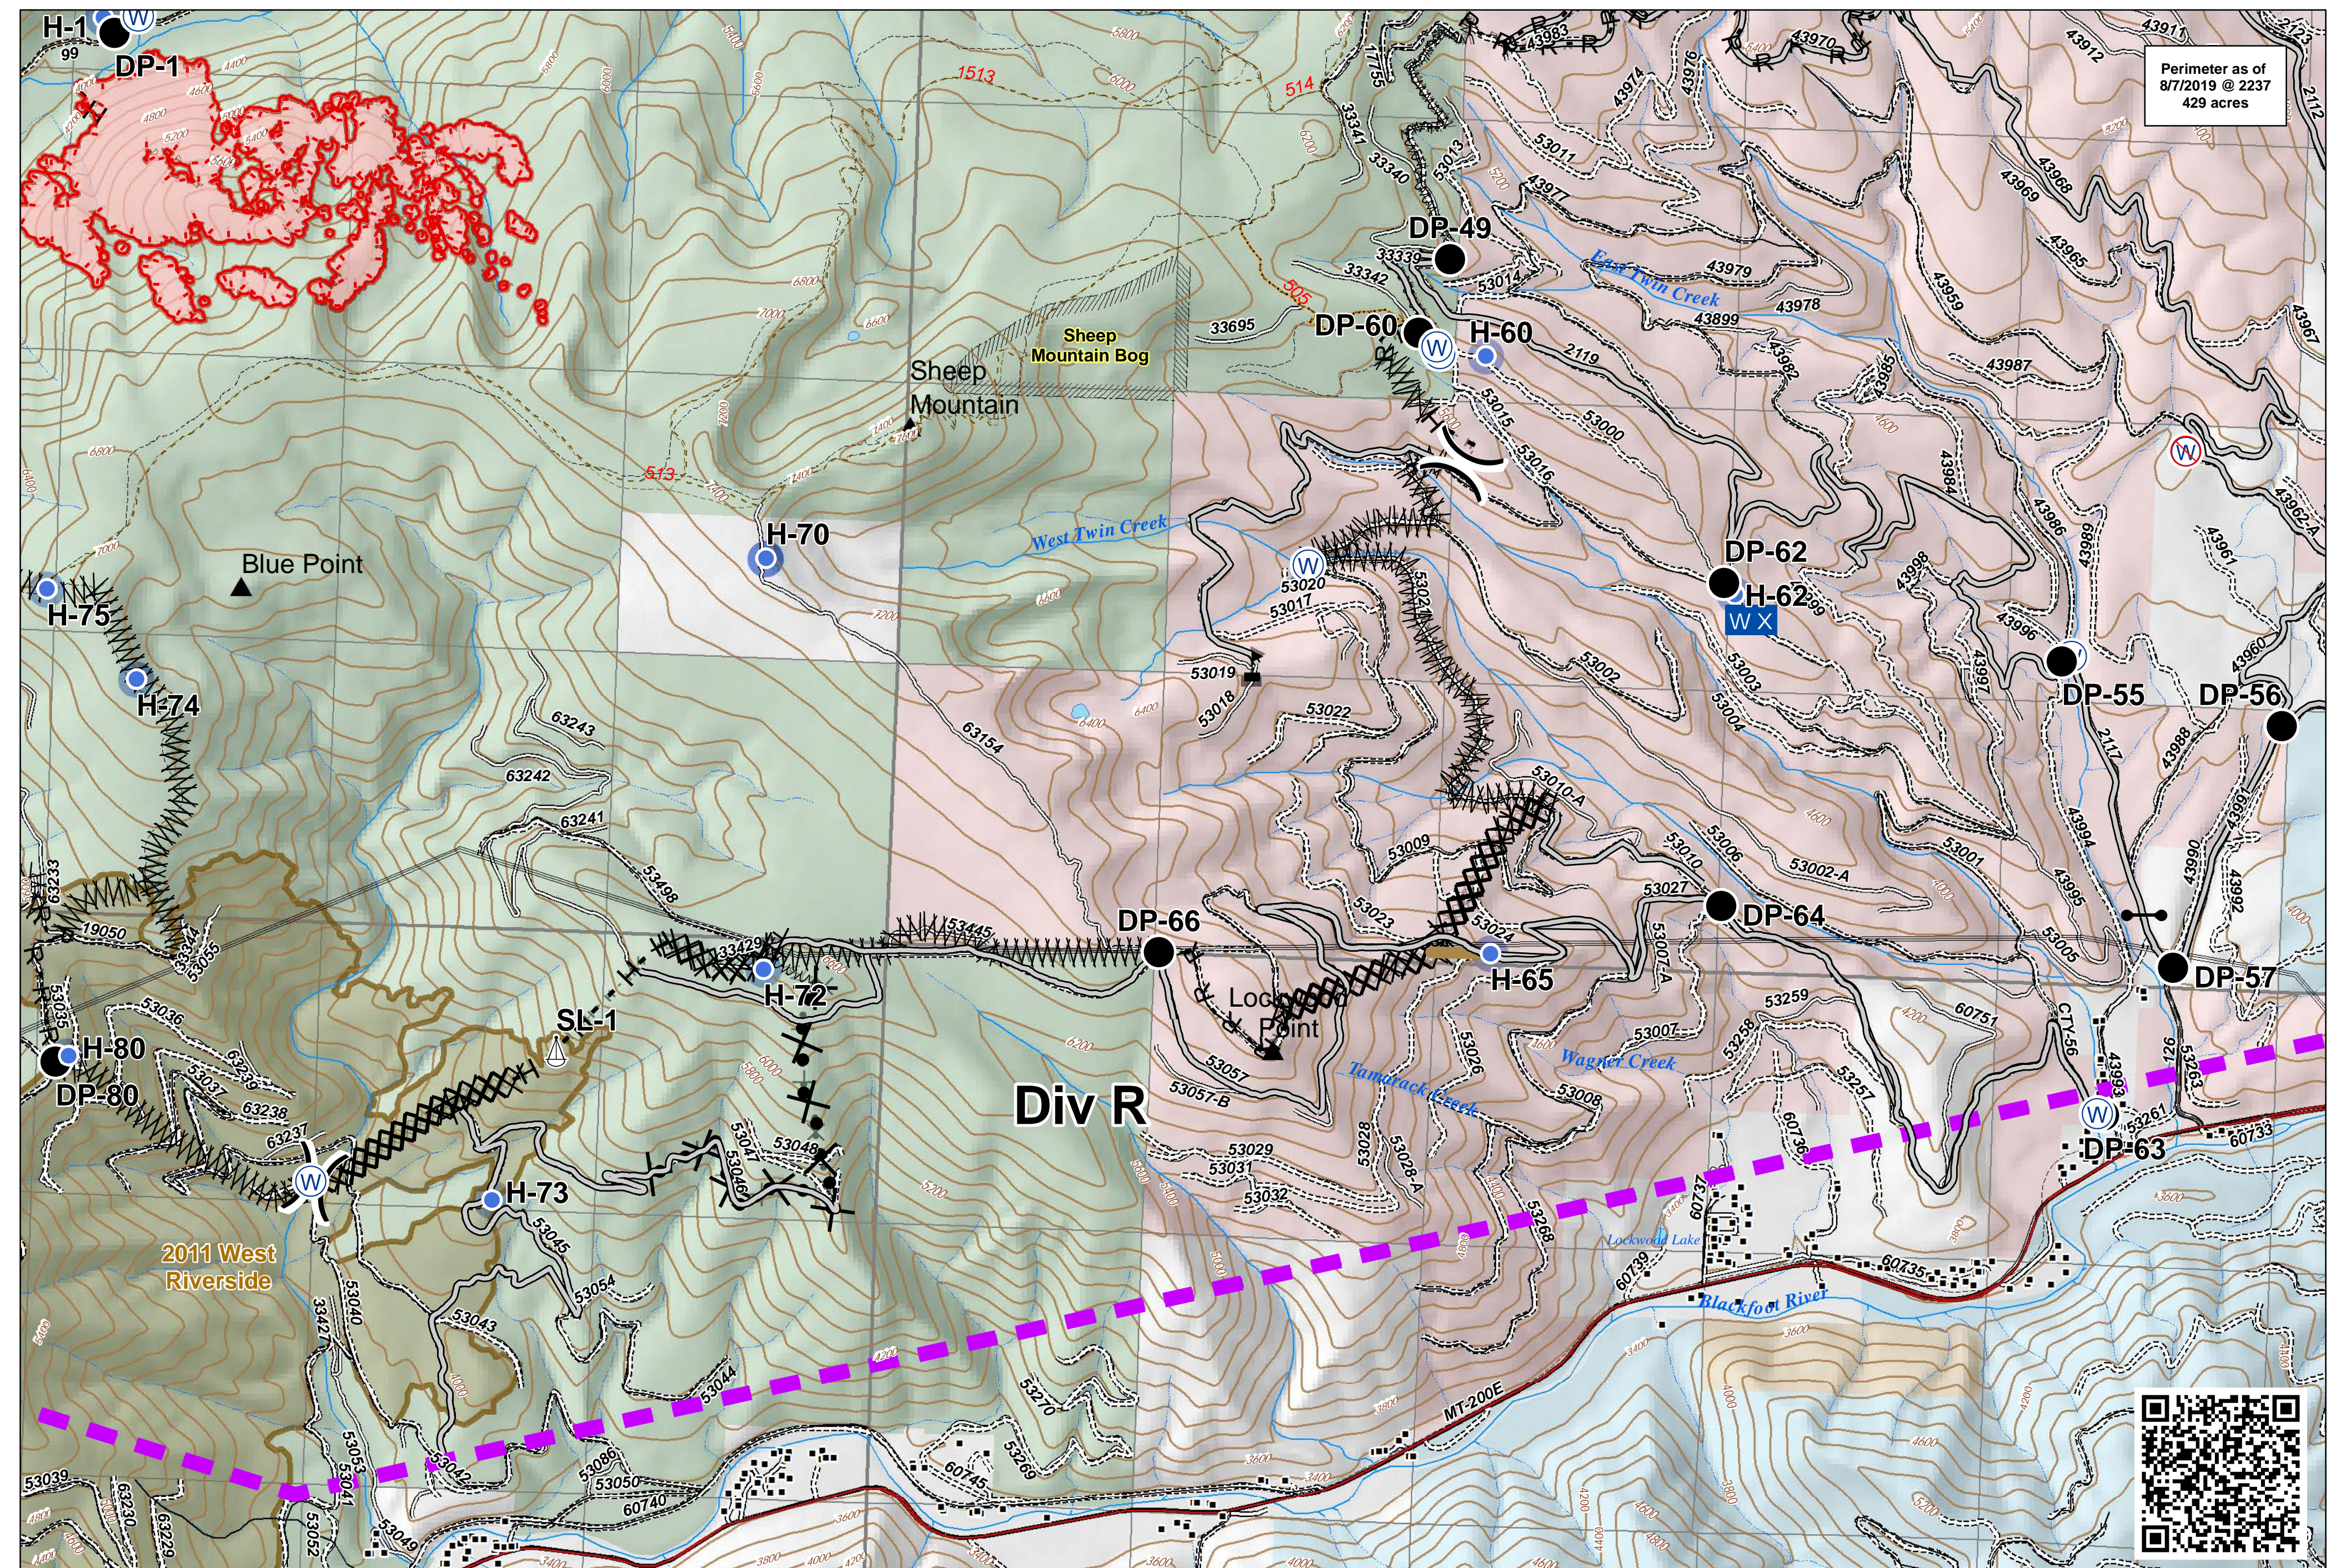

Perimeter as of 8/7/2019 @ 2237  
429 acres

**Beeskove**  
Div R  
MT-LNF-001232  
August 16, 2019

	Division Break		HeliSpot		Restricted Water Source		R - R - Road as Completed Line		Repair Line		Trails		Road - Light Duty - Paved		Lake/Pond
	Drop Point		Mobile Weather Unit		Value at Risk		Access or Improved Road		Wildfire Daily Fire Perimeter		Highway		Road - Light Duty - Gravel		Swamp/Marsh
	Gate		Sling Site		Uncontrolled Fire Edge		Line Break Completed		Structures		Road - Light Duty		Perennial Stream		US Forest Service
	Water Source		Completed Dozer Line		Proposed Dozer Line		Fire Break Planned or Incomplete		TNC Bridges		Trail		Intermittent Stream		US Bureau of Land Management
			Completed Hand Line		Temporary Flight Restriction		Transmission Lines		Peaks		Road - Light Duty - Dirt		Special Resource Areas		State of Montana
									Fire History				The Nature Conservancy		