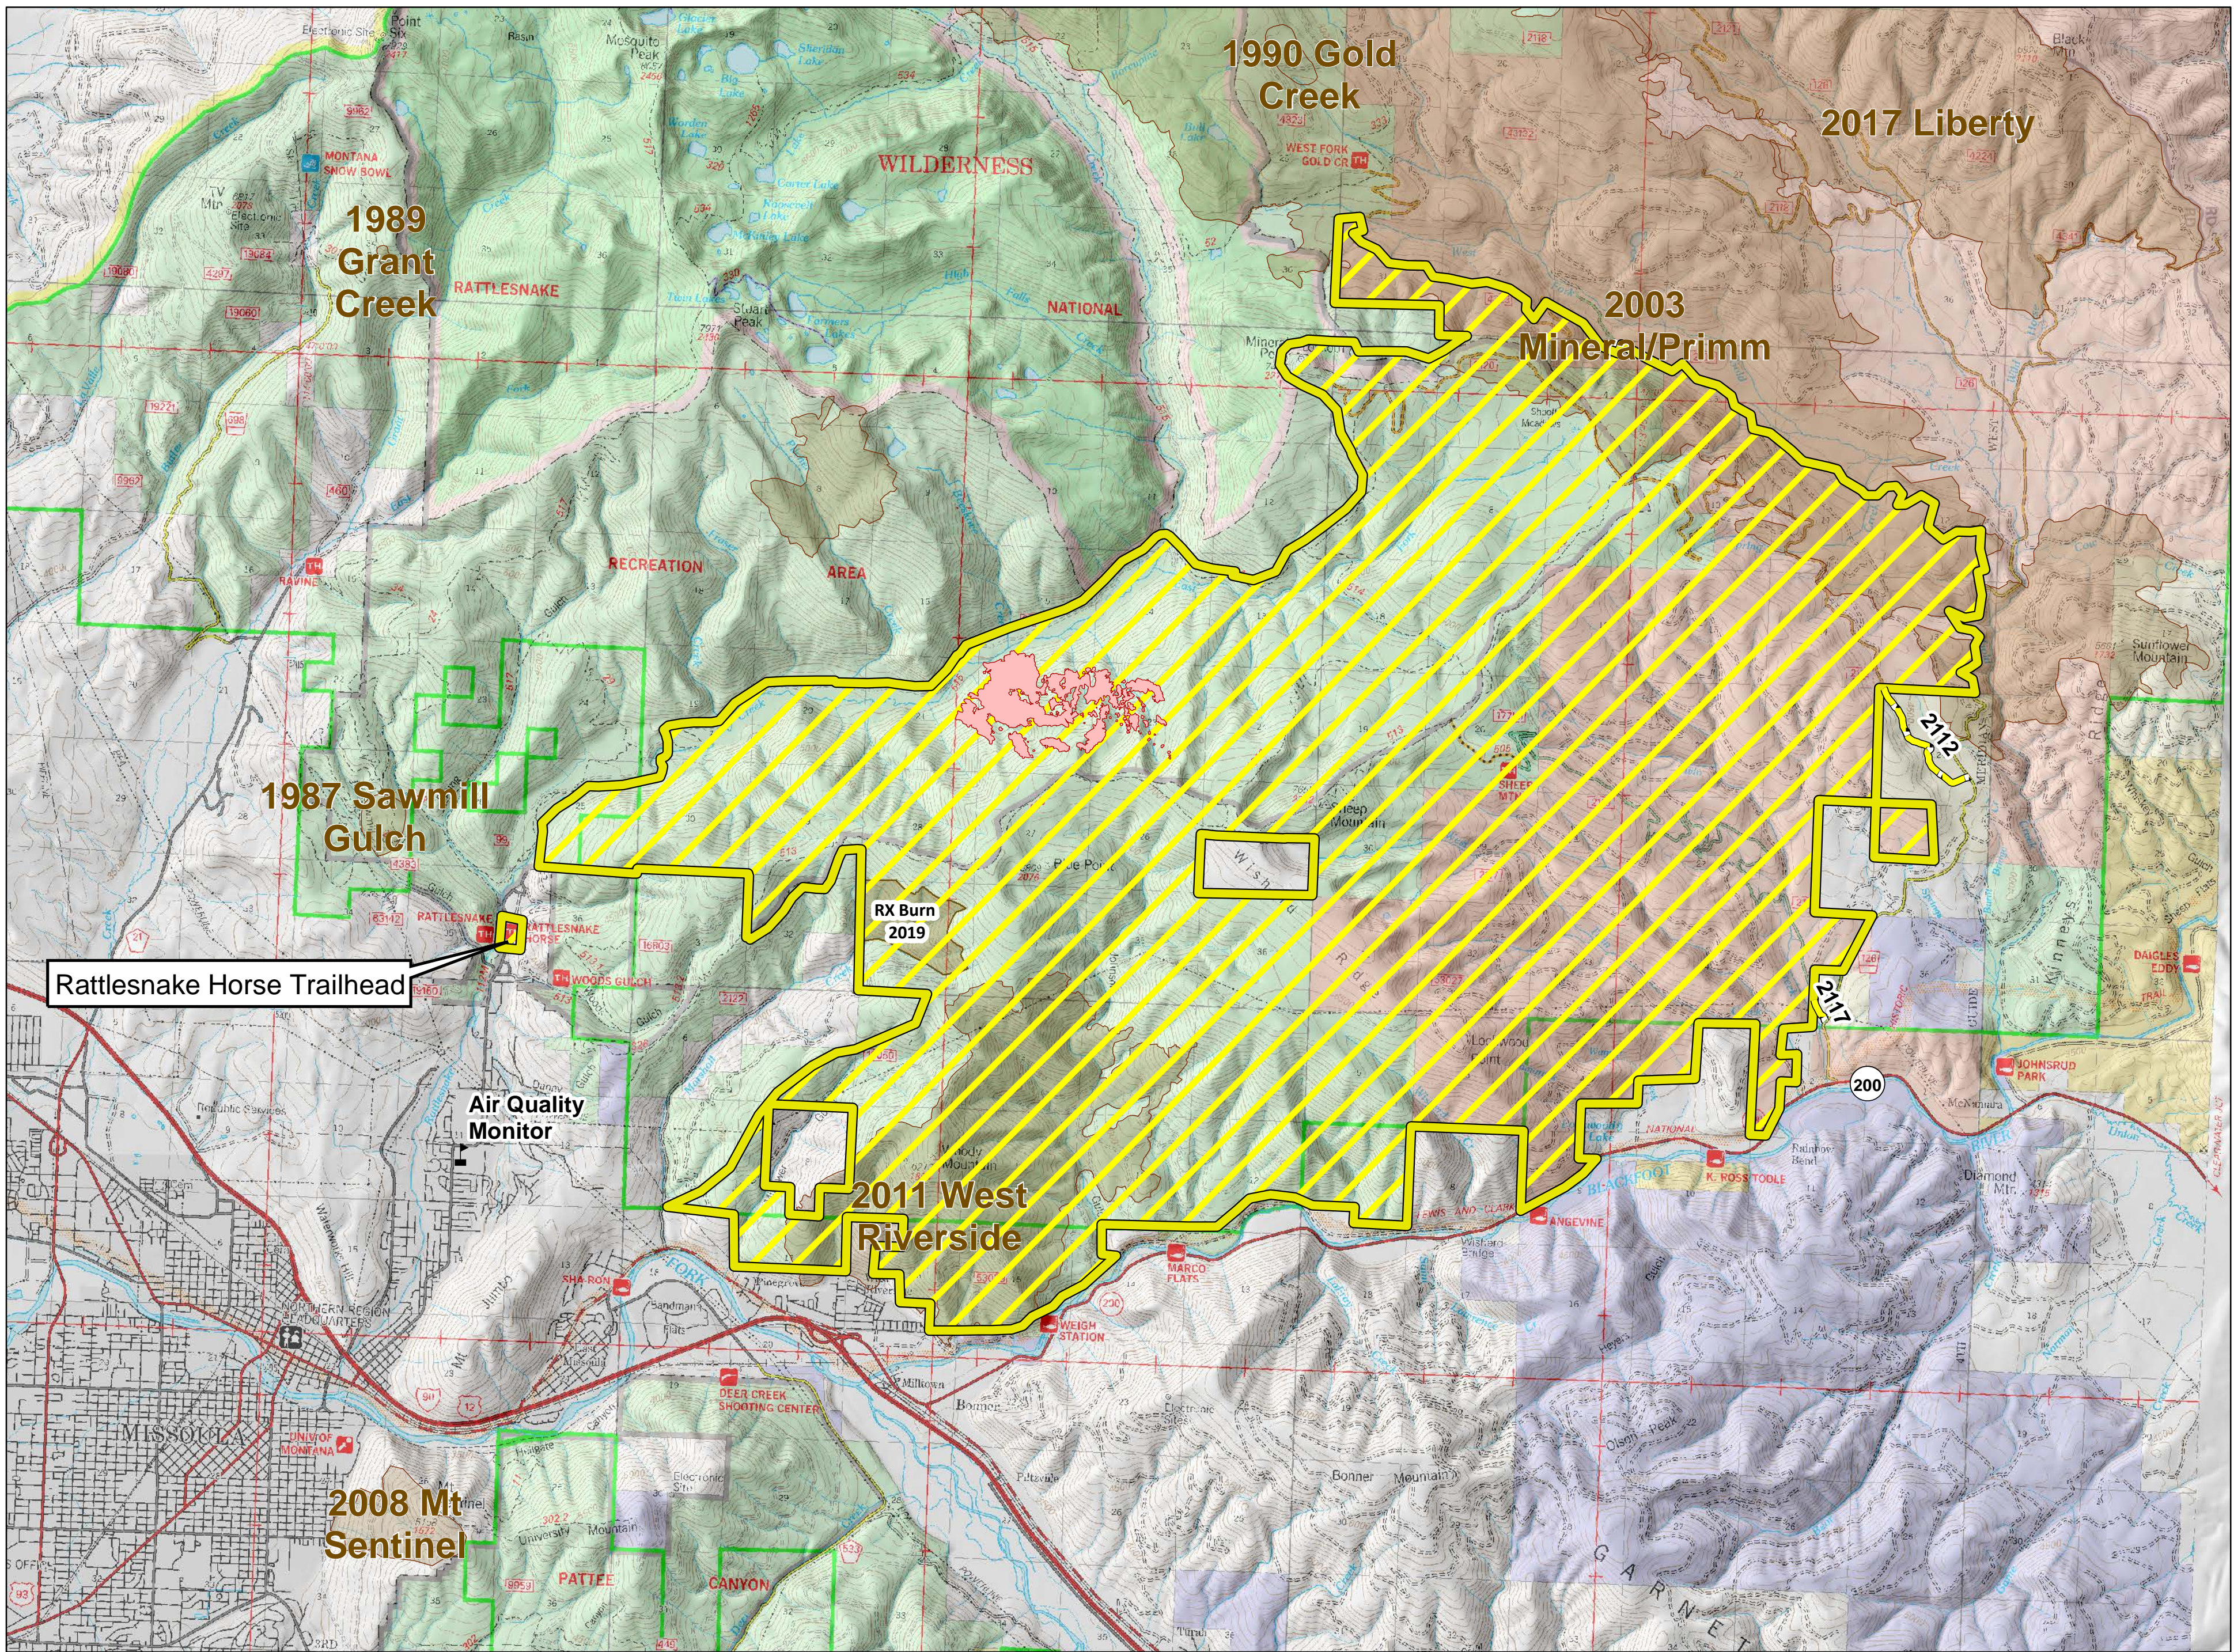

BEE SKOVE

Public Information
 MT-LNF-001232
 August 16, 2019

Perimeter as of
 8/7/2019 @ 2237
 429 acres

- Wildfire Daily Fire Perimeter
- Closure Area
- Closed Roads
- Air Quality Monitor

- US Forest Service
- US Bureau of Land Management
- State of Montana
- The Nature Conservancy
- Local Government