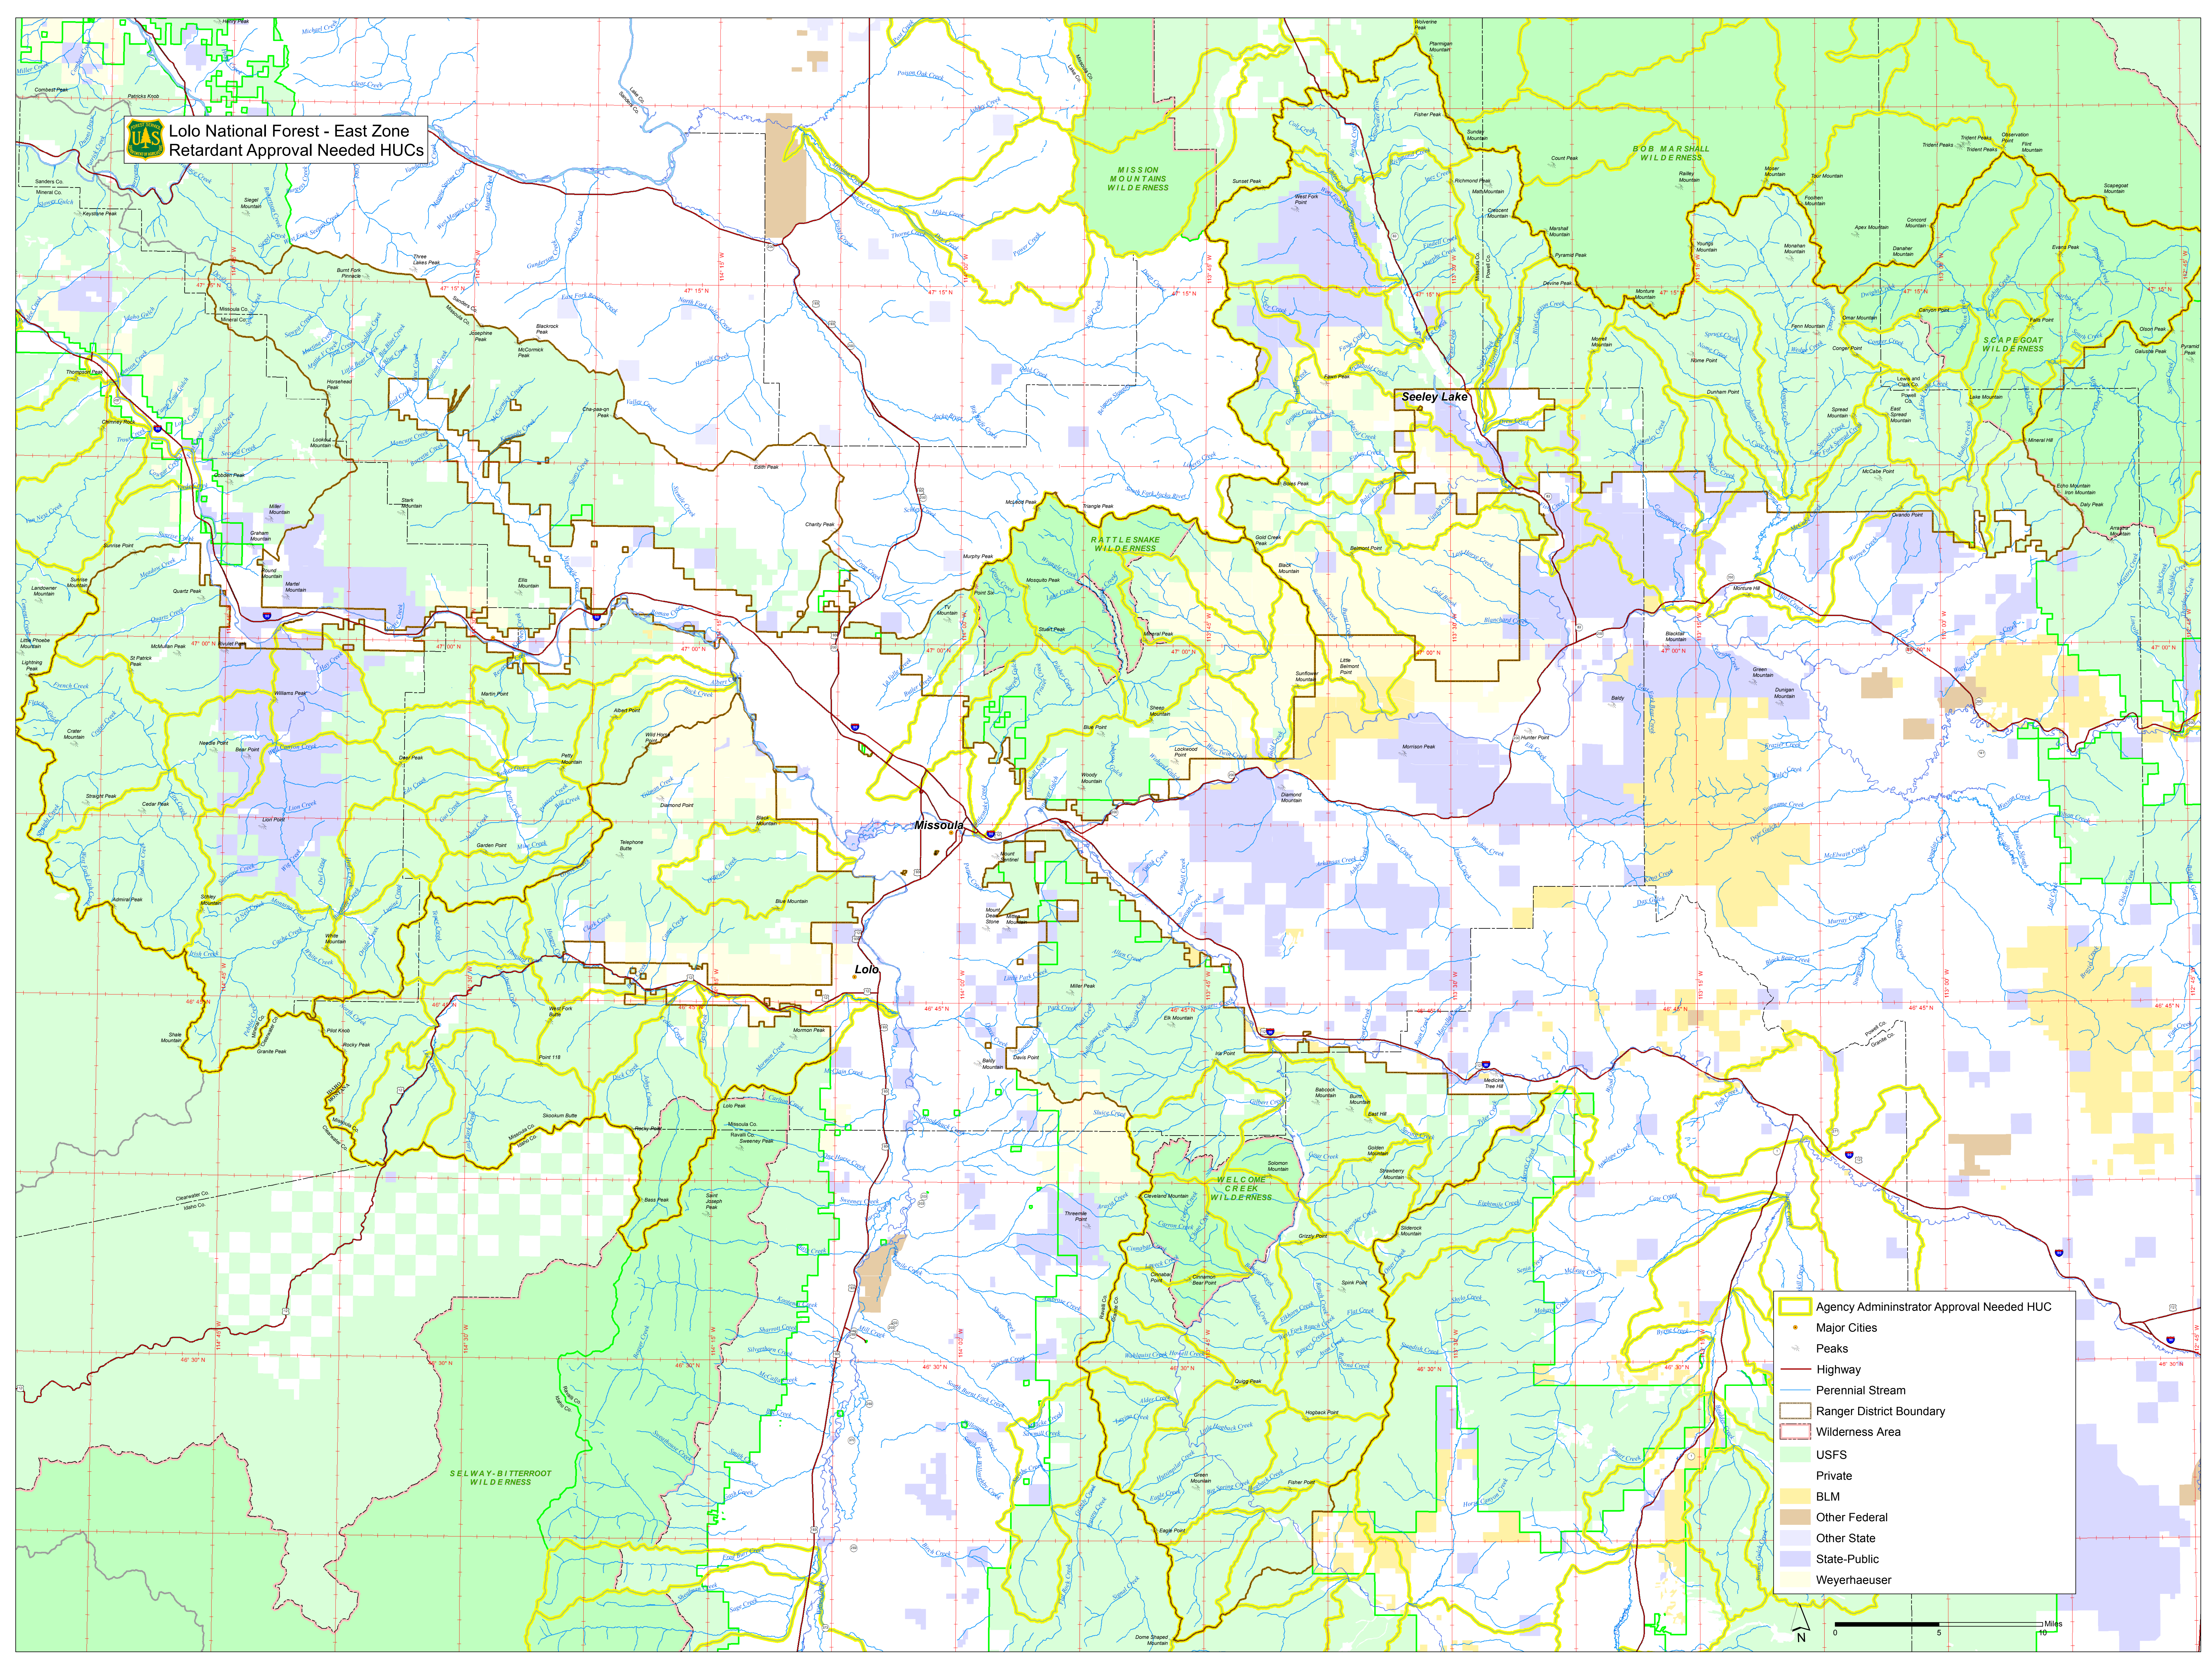

USFS
Lolo National Forest - East Zone
Retardant Approval Needed HUCs

Legend

- Agency Administrator Approval Needed HUC
- Major Cities
- Peaks
- Highway
- Perennial Stream
- Ranger District Boundary
- Wilderness Area
- USFS
- Private
- BLM
- Other Federal
- Other State
- State-Public
- Weyerhaeuser