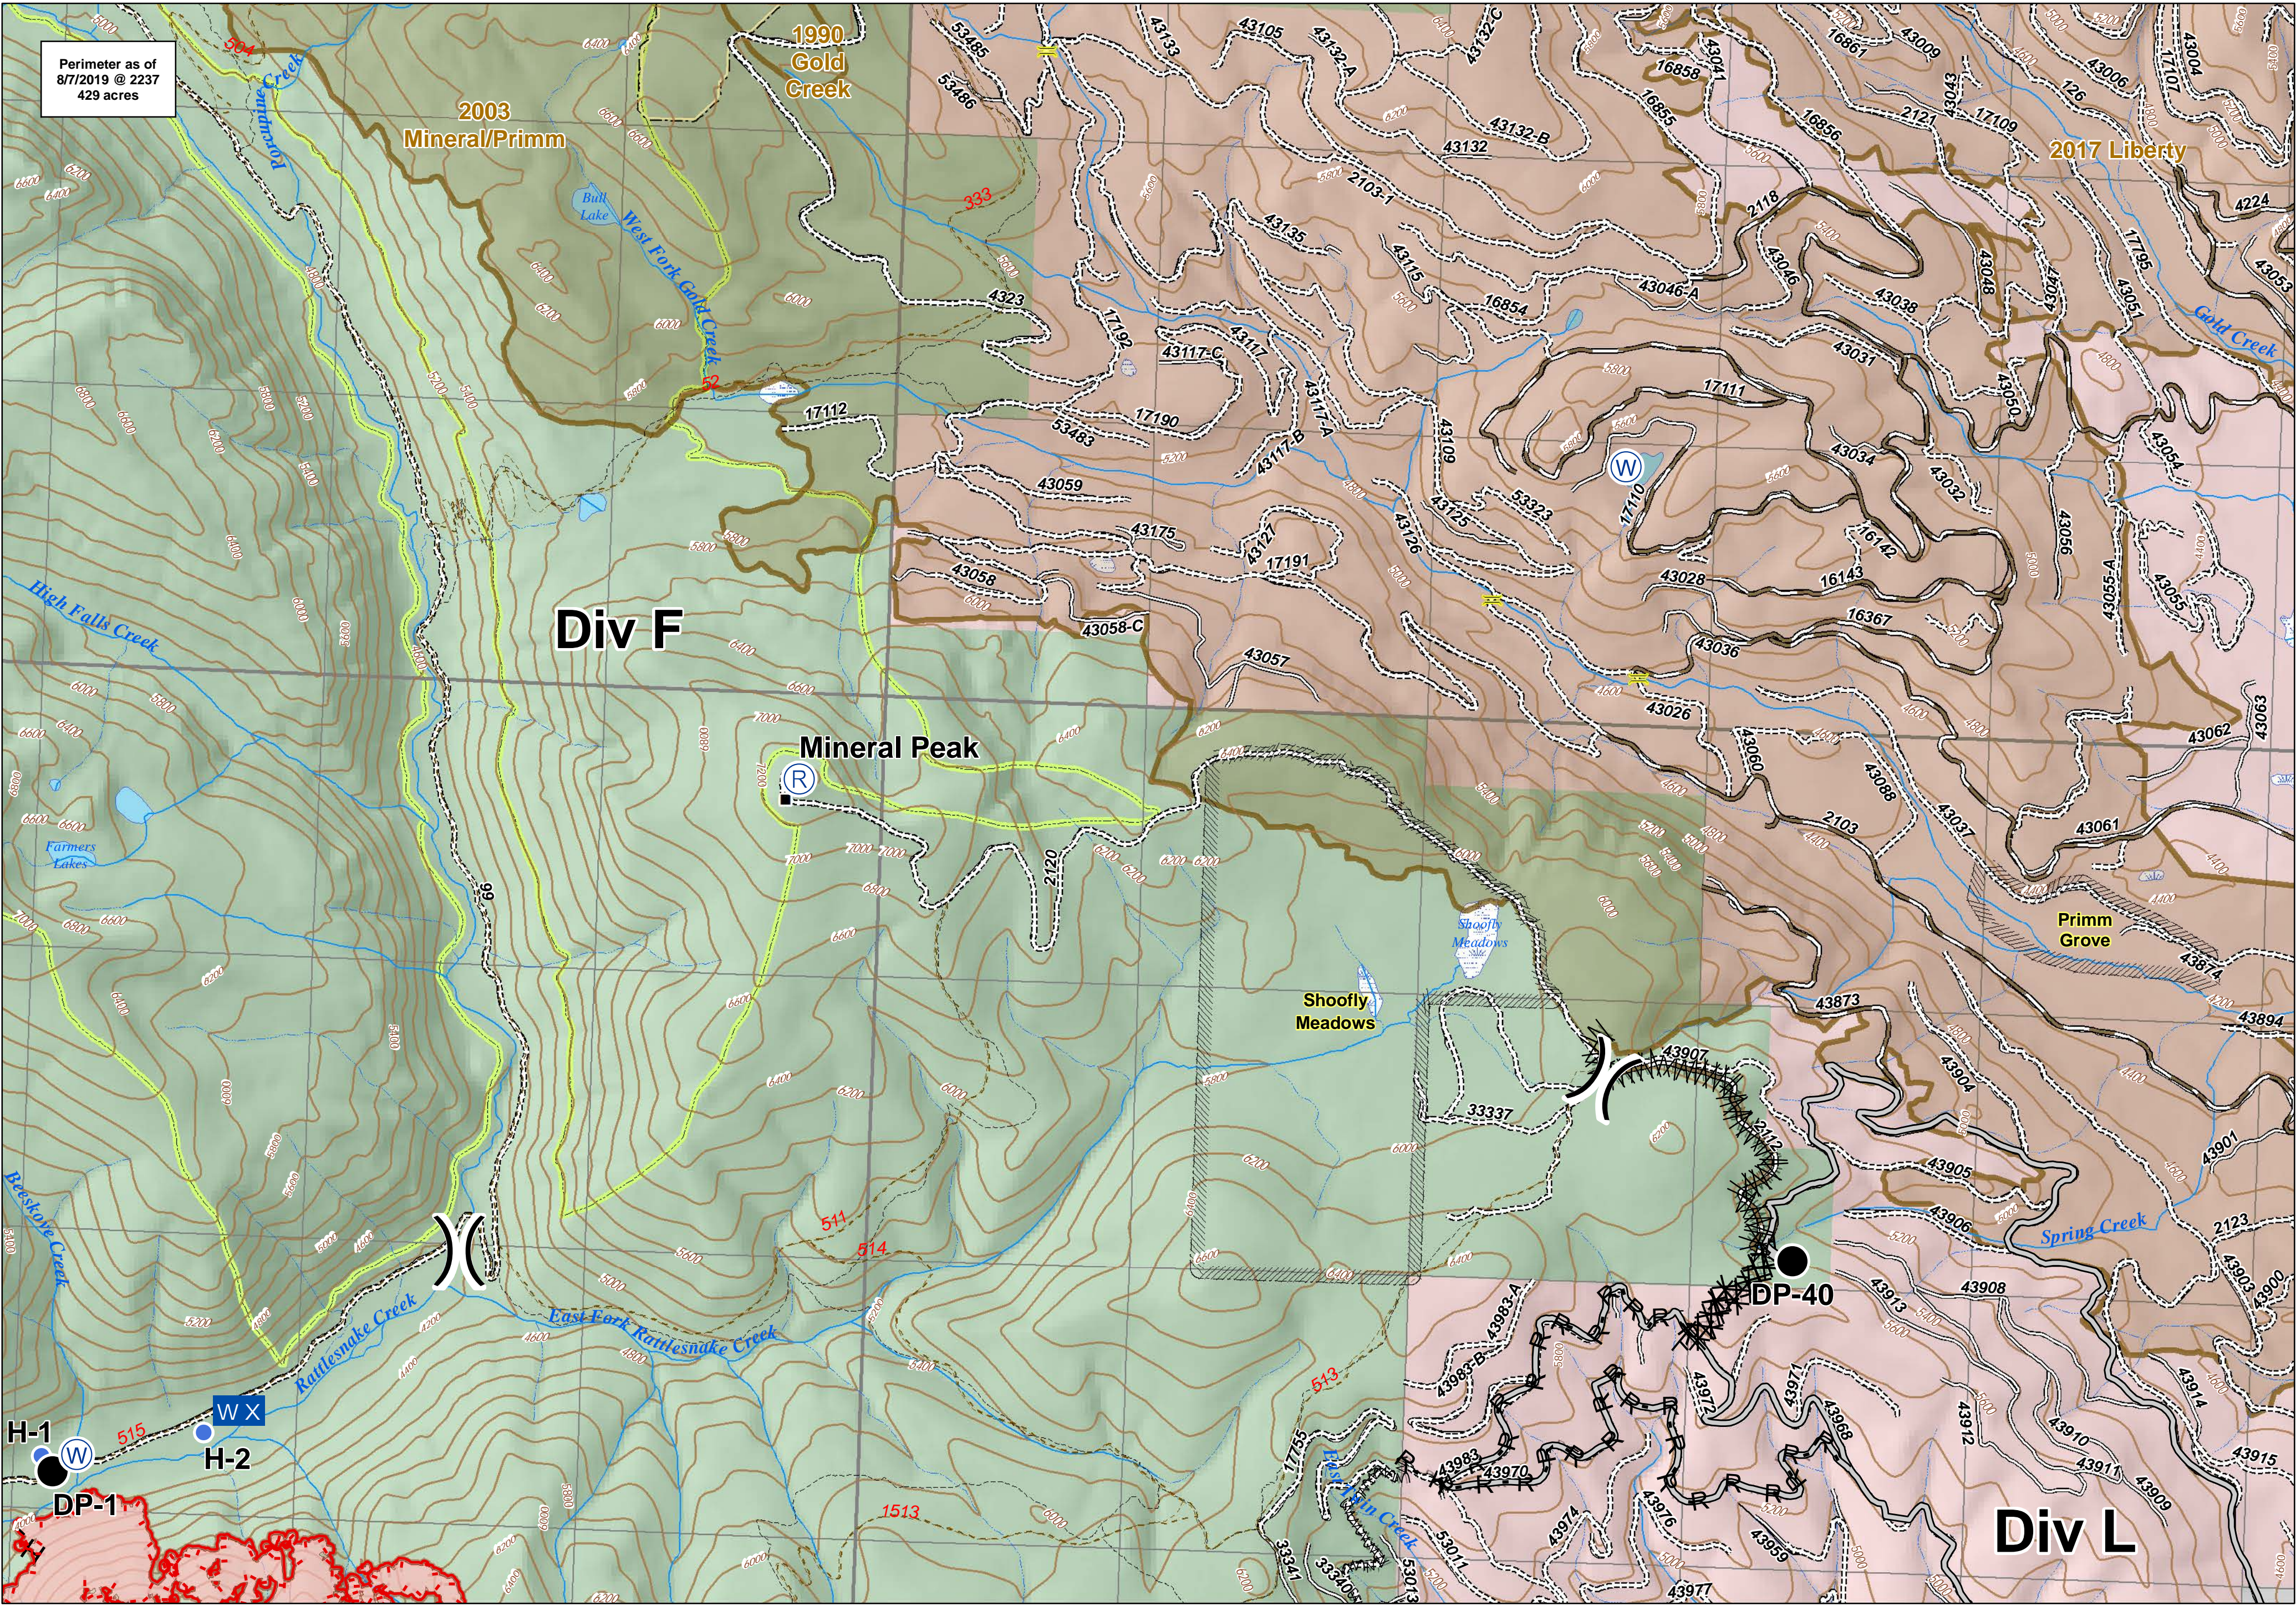

Perimeter as of
8/7/2019 @ 2237
429 acres

Beeskove
Div F
MT-LNF-001232
August 16, 2019

- | | | | | | | | | |
|--|--|--|--|--|--|--|--|--|
| | | | | | | | | |
| | | | | | | | | |
| | | | | | | | | |
| | | | | | | | | |

0 0.25 0.5
Miles