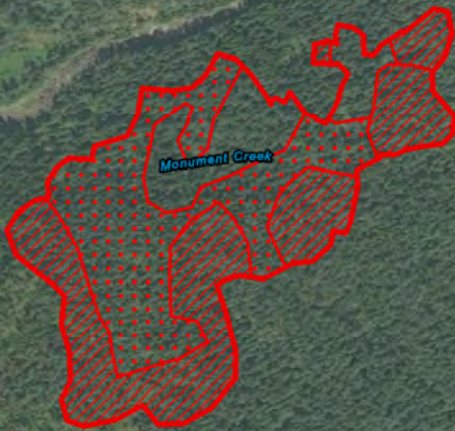

Infrared Map
9/2/2019
Elbow Bend Fire
ID-NCF-000548

Imagery Date:
09/02/2019 0000hrs MDT
Interpreted Acres: 37

East Fork Moose Creek

Monument Creek

WGS84 UTM Zone 11

-  20190902_0000_Elbow_Bend_HeatPerimeter
-  20190902_0000_Elbow_Bend_IntenseHeat
-  20190902_0000_Elbow_Bend_ScatteredHeat