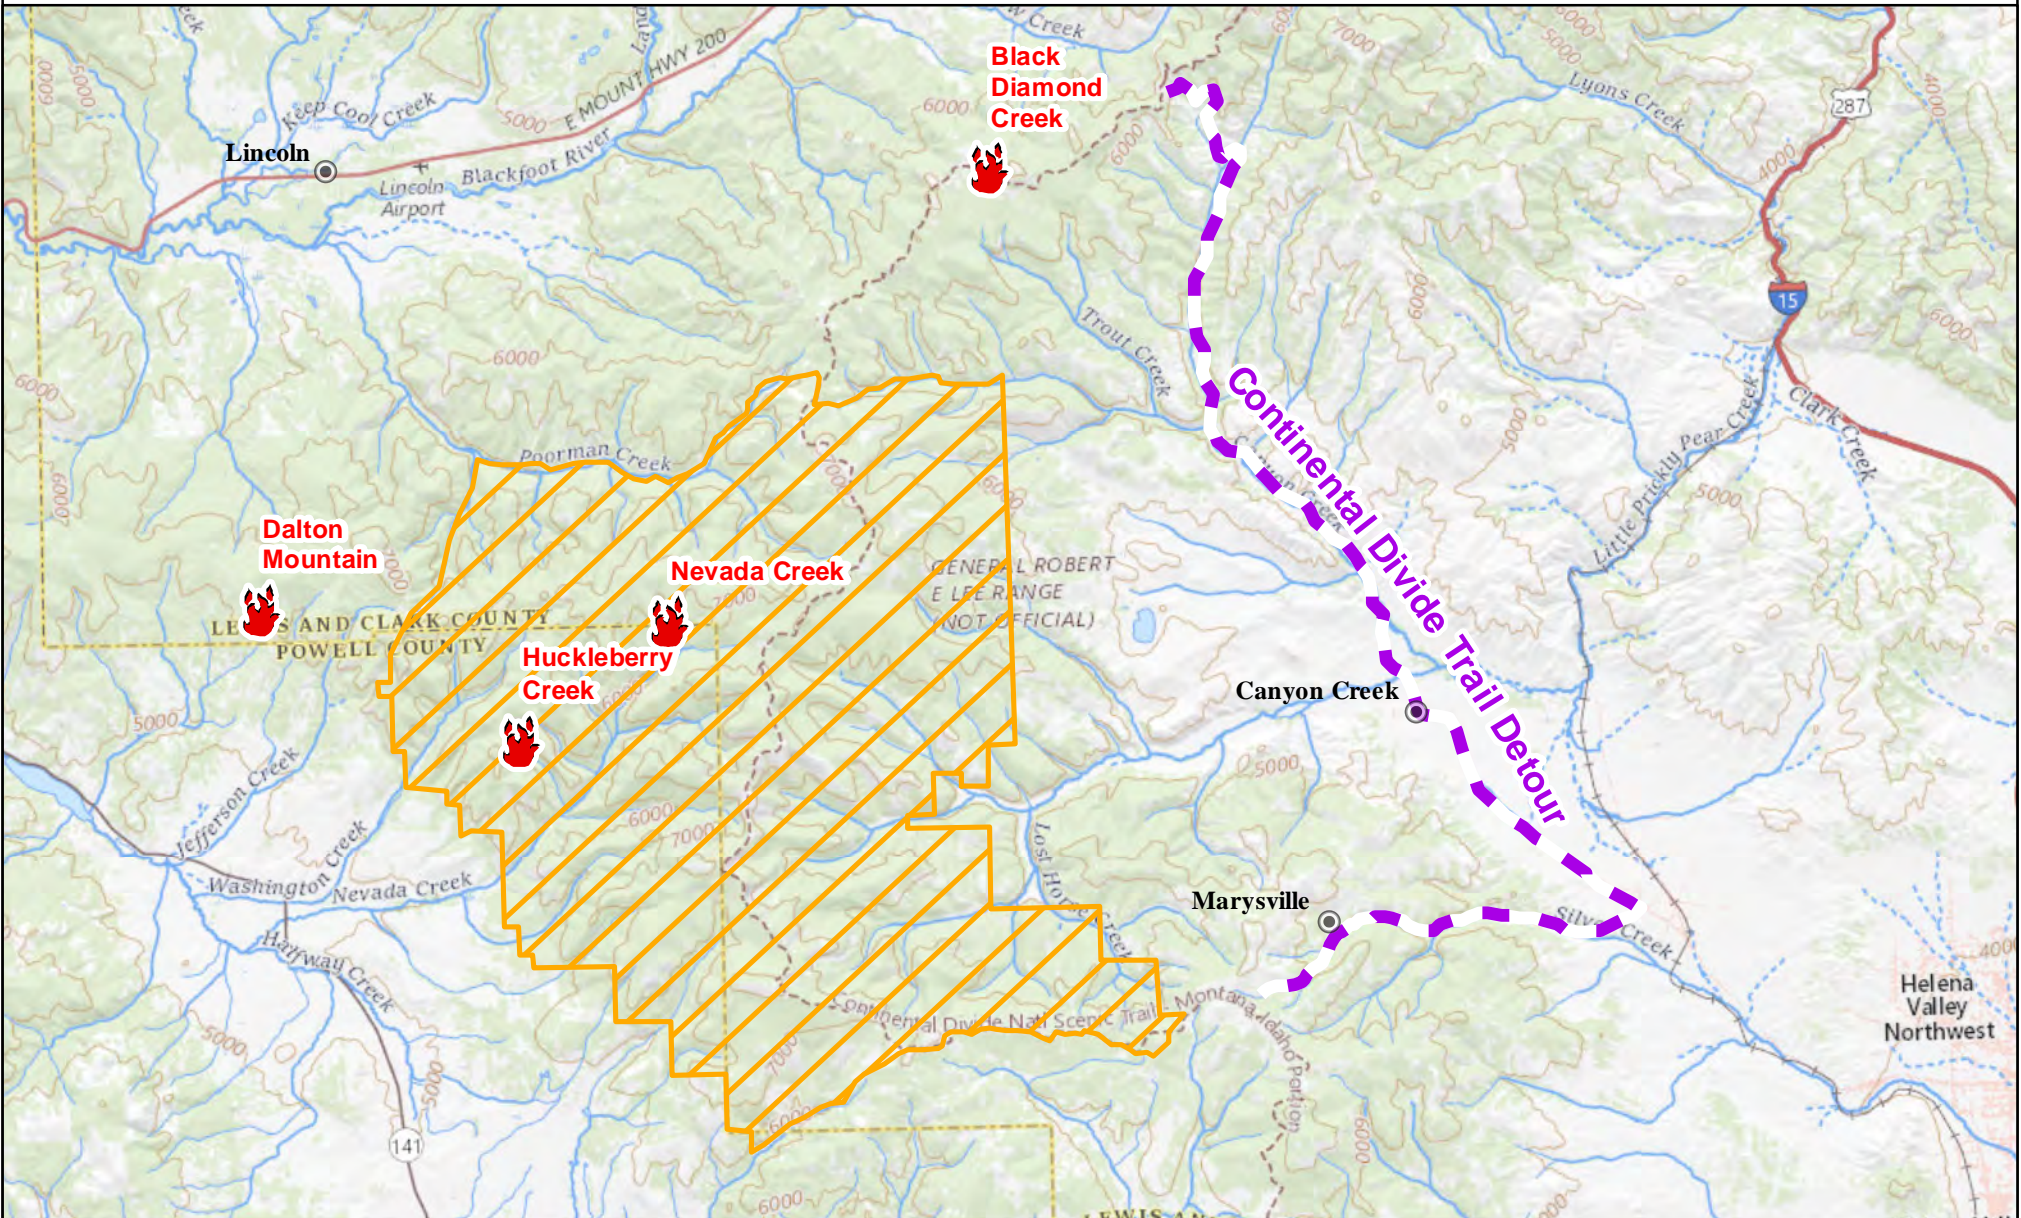

Nevada Creek Fires

08/04/2019

Nevada Creek Fires

MT-HLF-000131

Fire Size as of
08/03/2019 2224 hrs
55 Acres

Fires

Continental Divide Trail Detour

Divide Area Closure